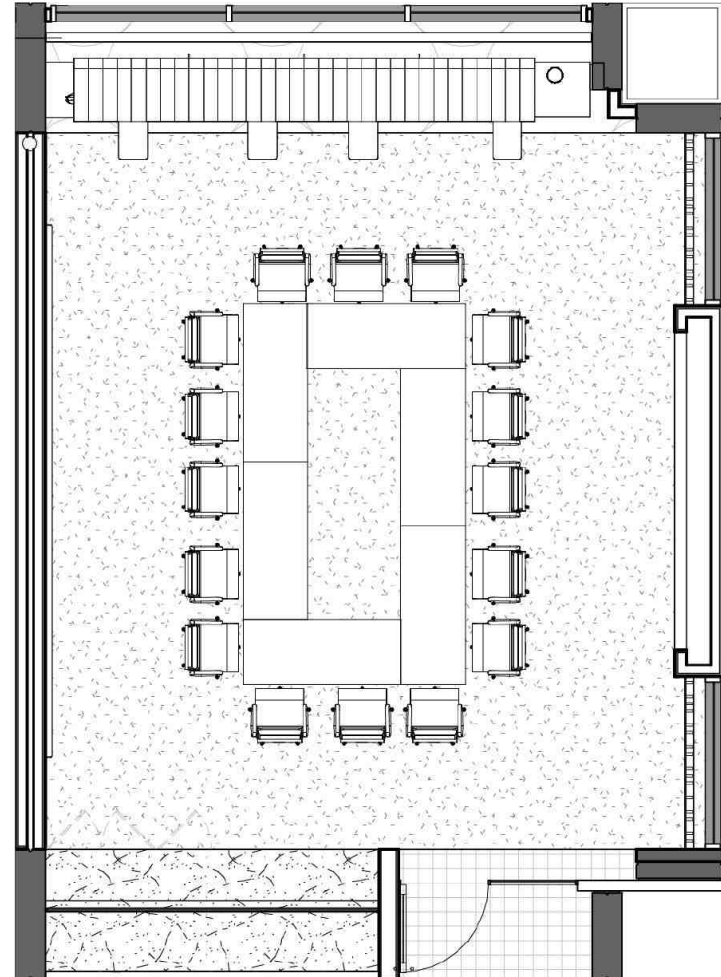

MOSAIC

BAY ROOM

CAPACITY 36

	GUEST	CLIENT
ROOMS & SPACES	PRICE (HR)	PRICE (HR)
Bay Room	$330	$275

* Meeting layout shown.
Other room configurations available.