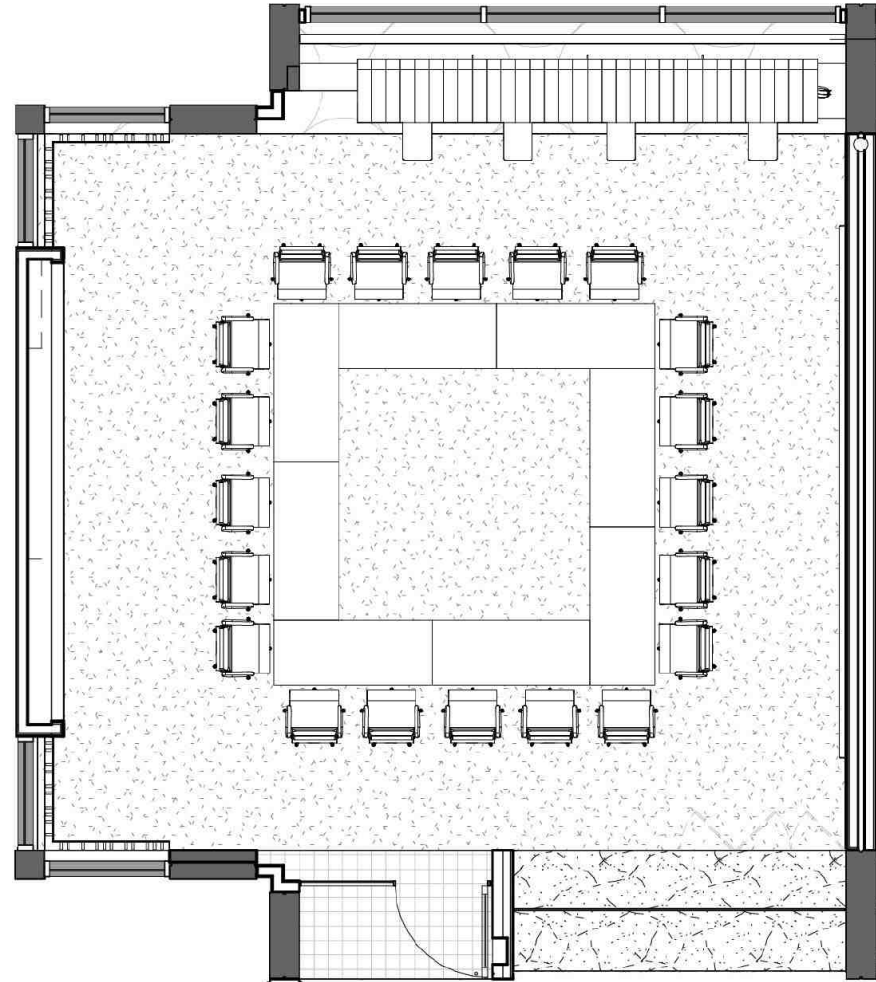

- ⑦ DEDICATED SPACE TO MEET AND GREET GUESTS

- ⑧ STUDY LOUNGE FOR FOCUSED WORK

- ⑨ DINING LOUNGE
- ⑪ SERVICE AREAS

11,306 SF total of mixed-use space

8,456 SF INDOOR | 2,850 SF OUTDOOR

* FULL AMENITY SPACE IS RENTABLE FOR A FULL BUYOUT WITH A CAPACITY OF OVER 550 PEOPLE

MOSAIC

SOCIAL CLUB

ATRIUM LOUNGE

STUDY LOUNGE

MOSAIC

REDWOOD ROOM

CAPACITY 140

| | GUEST | CLIENT |
|-------------------------|------------|------------|
| ROOMS & SPACES | PRICE (HR) | PRICE (HR) |
| Redwood Room | \$1,080 | \$900 |
| • Redwood Room Half Day | \$3,840 | \$3,200 |
| • Redwood Room Full Day | \$7,200 | \$6,000 |

* Theatre layout shown.
Other room configurations available.

MOSAIC

OAK ROOM

CAPACITY 40

| | GUEST | CLIENT |
|-----------------|------------|------------|
| ROOMS & SPACES | PRICE (HR) | PRICE (HR) |
| Oak Room | \$360 | \$300 |

* Meeting layout shown.
Other room configurations available.

MOSAIC

BAY ROOM

CAPACITY 36

| | GUEST | CLIENT |
|-----------------|------------|------------|
| ROOMS & SPACES | PRICE (HR) | PRICE (HR) |
| Bay Room | \$330 | \$275 |