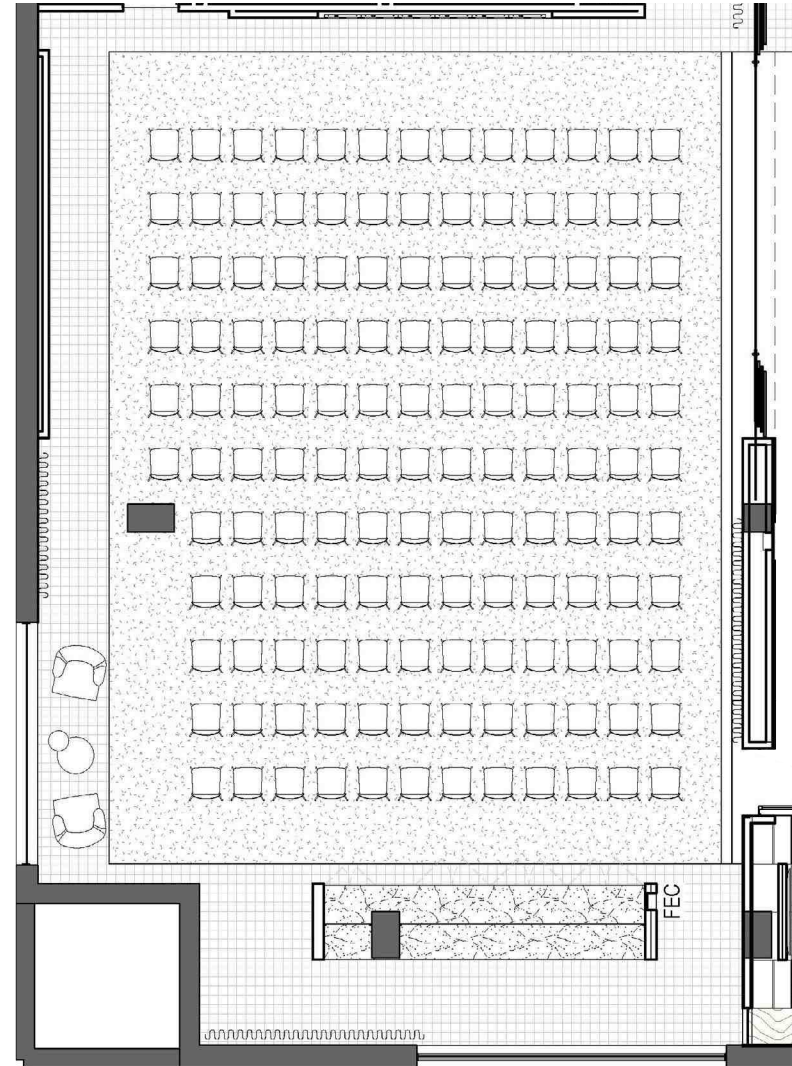

- ⑦ DEDICATED SPACE TO MEET AND GREET GUESTS

- ⑧ STUDY LOUNGE FOR FOCUSED WORK

- ⑨ DINING LOUNGE
- ⑪ SERVICE AREAS

11,306 SF total of mixed-use space

8,456 SF INDOOR | 2,850 SF OUTDOOR

* FULL AMENITY SPACE IS RENTABLE FOR A FULL BUYOUT WITH A CAPACITY OF OVER 550 PEOPLE

MOSAIC

SOCIAL CLUB

ATRIUM LOUNGE

STUDY LOUNGE

MOSAIC

REDWOOD ROOM

CAPACITY 140

| | GUEST | CLIENT |
|-------------------------|------------|------------|
| ROOMS & SPACES | PRICE (HR) | PRICE (HR) |
| Redwood Room | \$1,080 | \$900 |
| • Redwood Room Half Day | \$3,840 | \$3,200 |
| • Redwood Room Full Day | \$7,200 | \$6,000 |

* Theatre layout shown.
Other room configurations available.

MOSAIC

OAK ROOM

CAPACITY 40

| | GUEST | CLIENT |
|-----------------|------------|------------|
| ROOMS & SPACES | PRICE (HR) | PRICE (HR) |
| Oak Room | \$360 | \$300 |

* Meeting layout shown.
Other room configurations available.

MOSAIC

BAY ROOM

CAPACITY 36

| | GUEST | CLIENT |
|-----------------|------------|------------|
| ROOMS & SPACES | PRICE (HR) | PRICE (HR) |
| Bay Room | \$330 | \$275 |