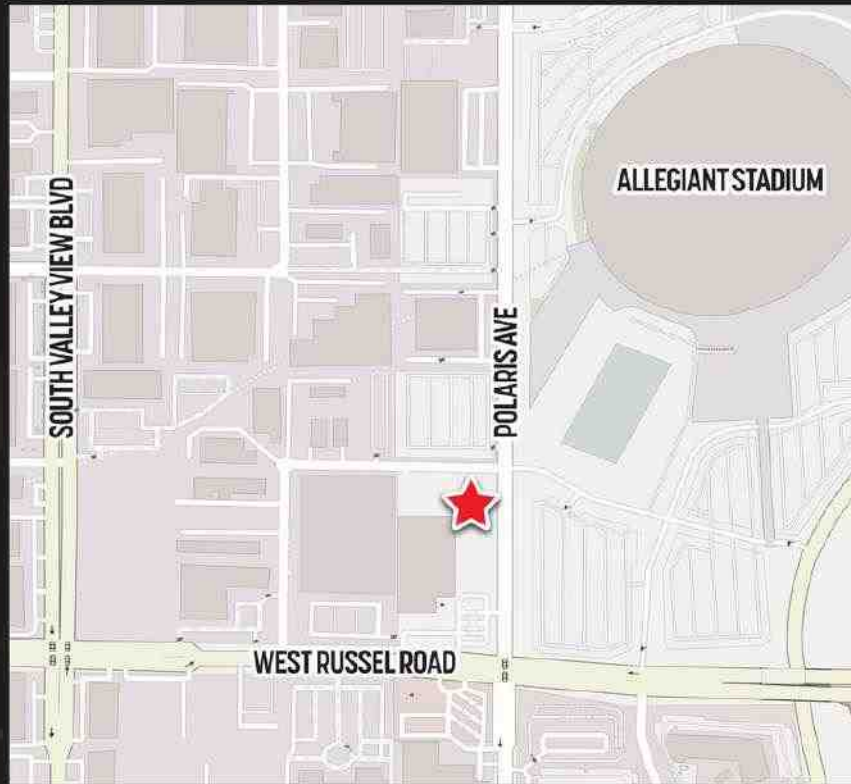

1 STADIUM PARKING
5625 POLARIS AVENUE

2 WSKY BAR + GRILL
5625 POLARIS AVENUE