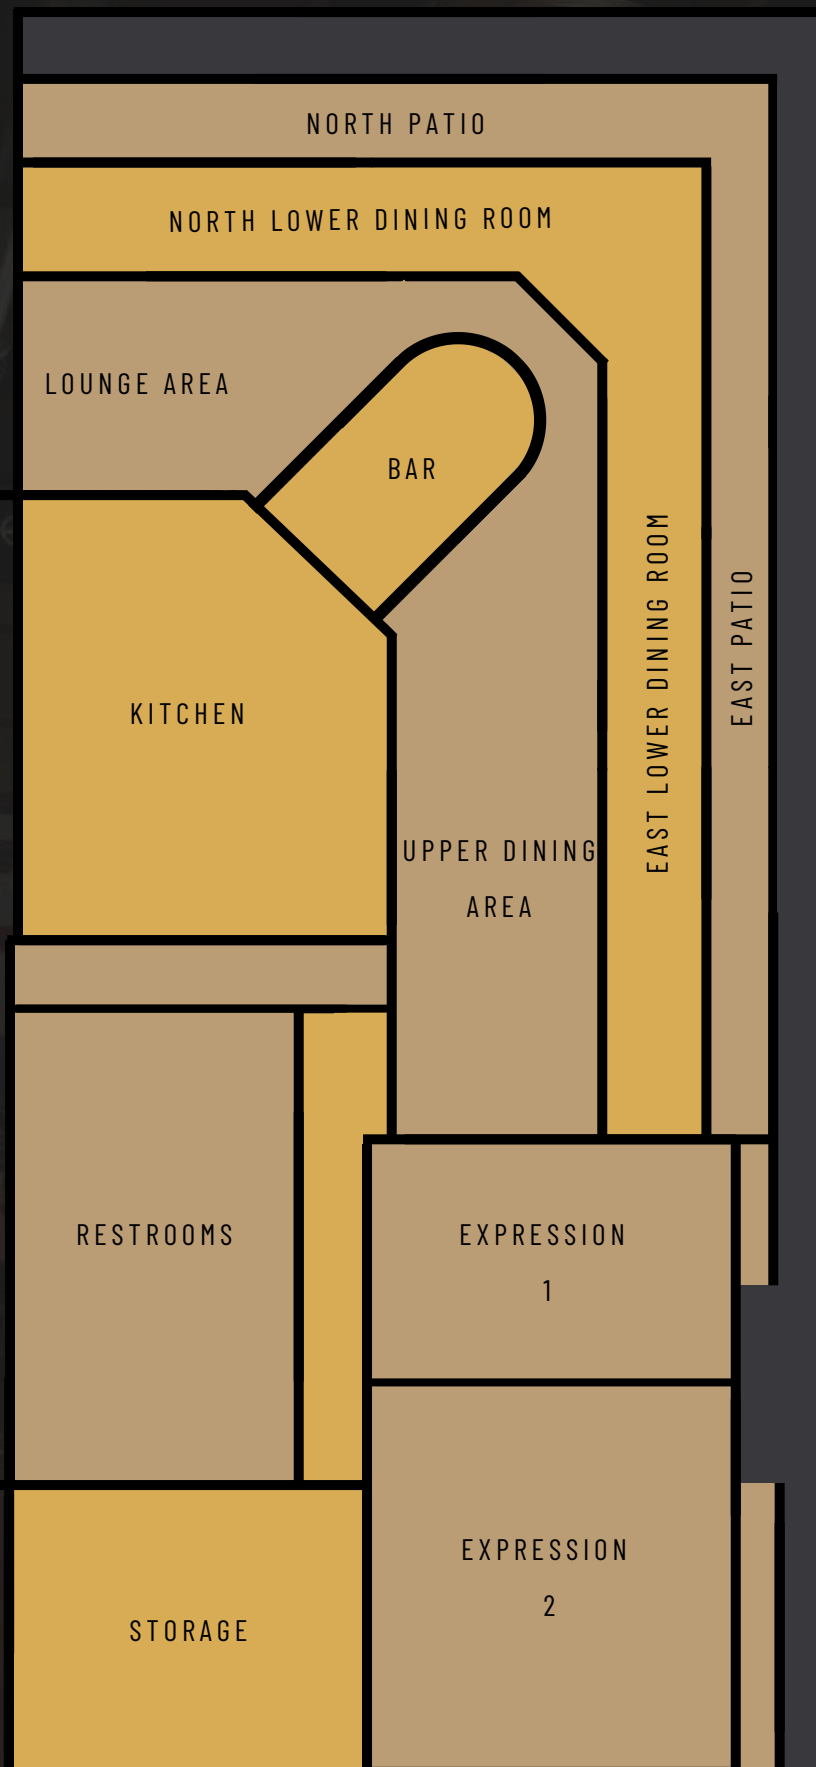

LOCATED ADJACENT TO THE WORLD-FAMOUS LAS VEGAS STRIP,
AND MERE STEPS FROM ALLEGIANT STADIUM, WSKY IS SITUATED IN
THE HEART OF THE ENTERTAINMENT DISTRICT.

WITH SEVERAL INDOOR + OUTDOOR SPACES, A STATE-OF-THE-ART
LED BOARD, & IN-HOUSE CATERING, LET US RAISE THE BAR FOR
YOUR NEXT EVENT!

RETRACTABLE WINDOWS

26 RESTROOMS

FULL KITCHEN + BAR

47 FLAT SCREEN TVS

2 160" PROJECTOR SCREENS

FULL AV CAPABILITIES

For inquiries and viewings: catering@wskystadium.com

SITE MAP

WSKY RESTAURANT MAP

SUPPER CLUB

MAIN DINING + BAR

- SQUARE FEET: 6,800
- CAPACITY: 534

GROUP DINING ROOMS

EXPRESSION 1&2

↔
□
↑↓
SQUARE FEET: 3,431

👥 CAPACITY: 200

EXPRESSION 1

↔
□
↑↓
SQUARE FEET: 1,334

👥 CAPACITY: 60

EXPRESSION 2

↔
□
↑↓
SQUARE FEET: 2,030

👥 CAPACITY: 140

CATERING

IN HOUSE CATERING