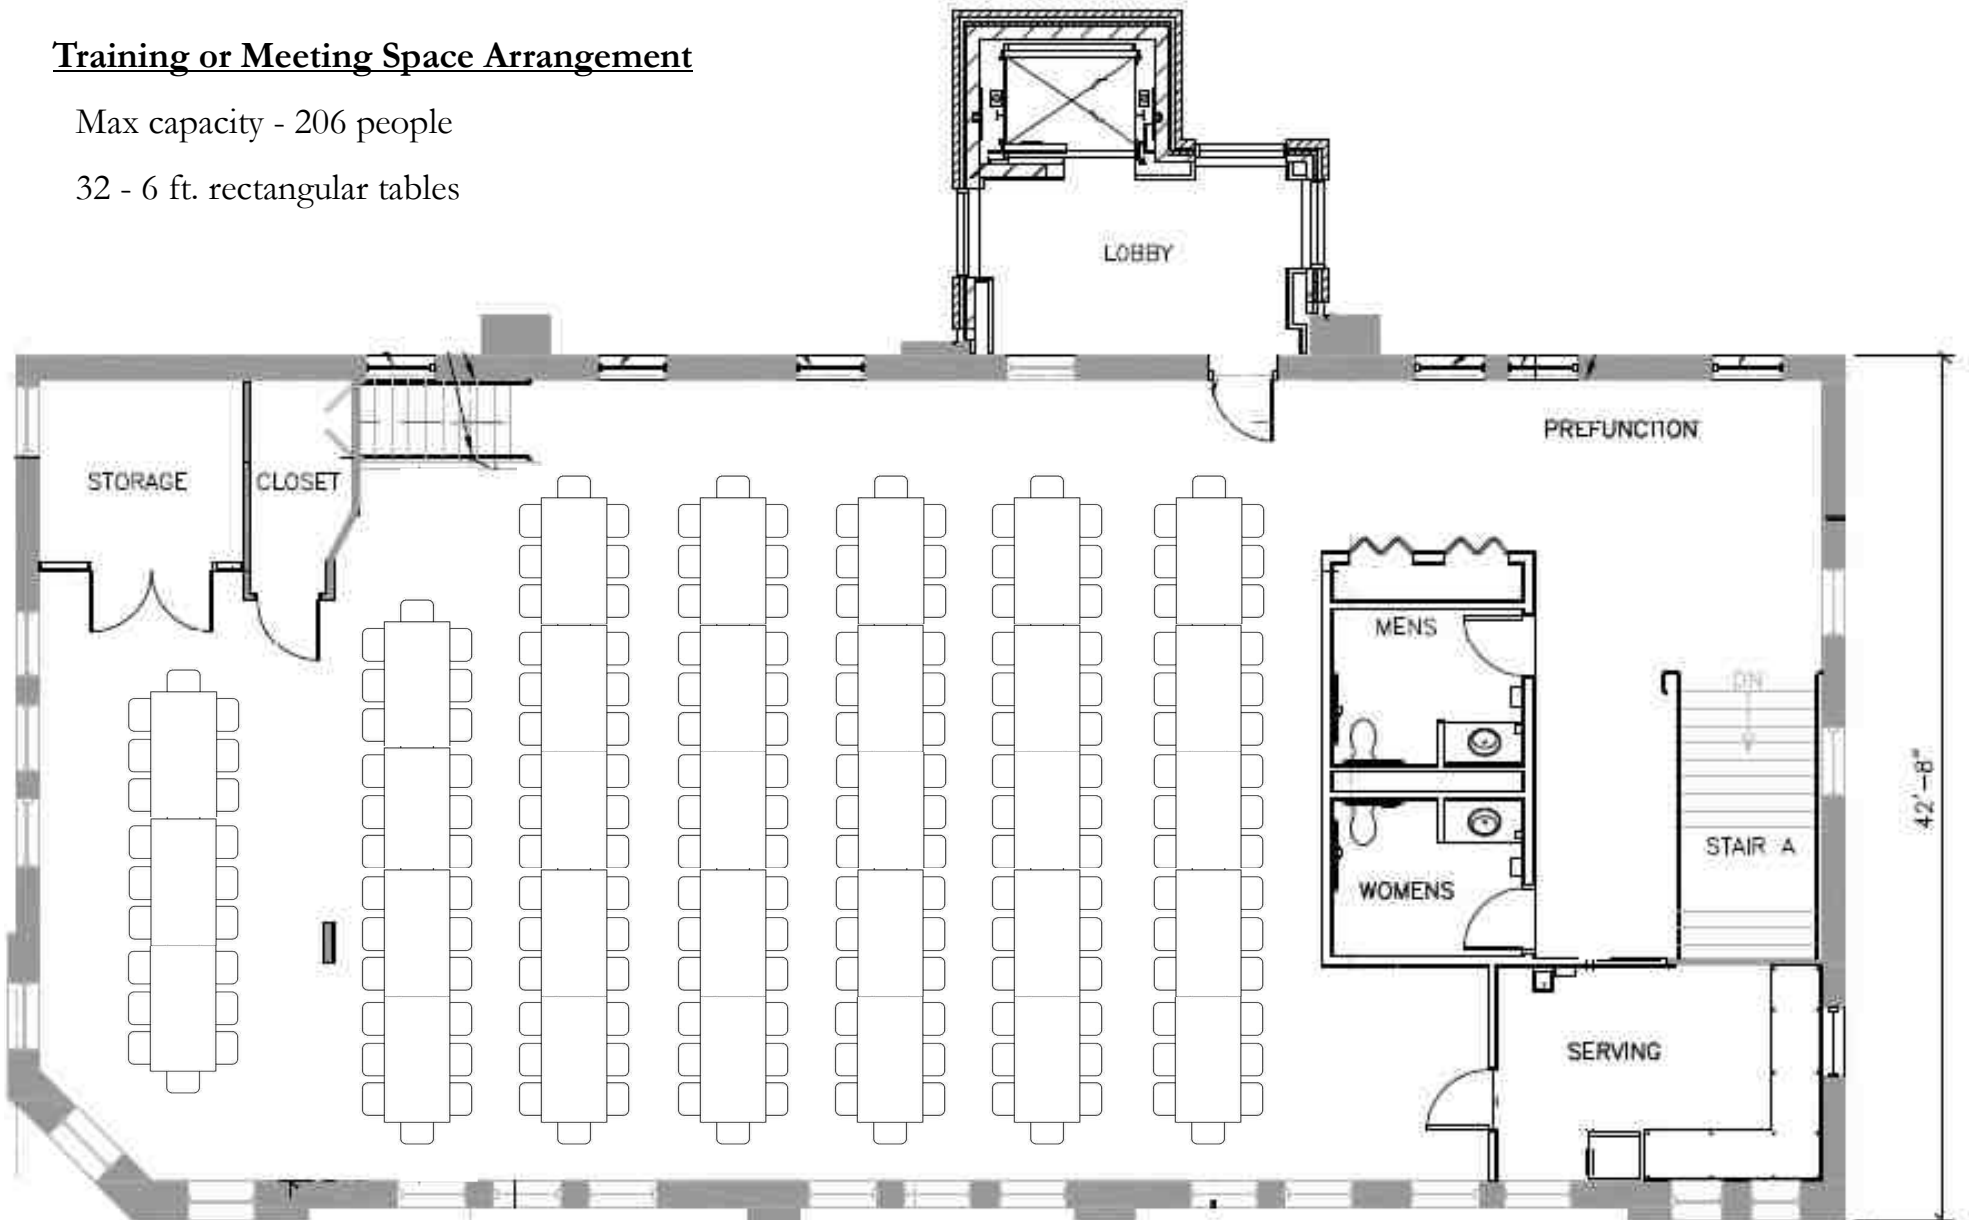

Training or Meeting Space Arrangement

Max capacity - 206 people

32 - 6 ft. rectangular tables

Scale

.5 in = 56.89 in or 4.74 ft

1 in = 113.79 in or 9.48 ft

Wedding or Banquet Space Arrangement

Max capacity - 180 people

17 - 5 ft. round tables

3 - 6 ft. rectangular tables

Scale

.5 in = 56.89 in or 4.74 ft

1 in = 113.79 in or 9.48 ft

Concert or Presentation

Max capacity - 212 people

Scale

.5 in = 56.89 in or 4.74 ft

1 in = 113.79 in or 9.48 ft