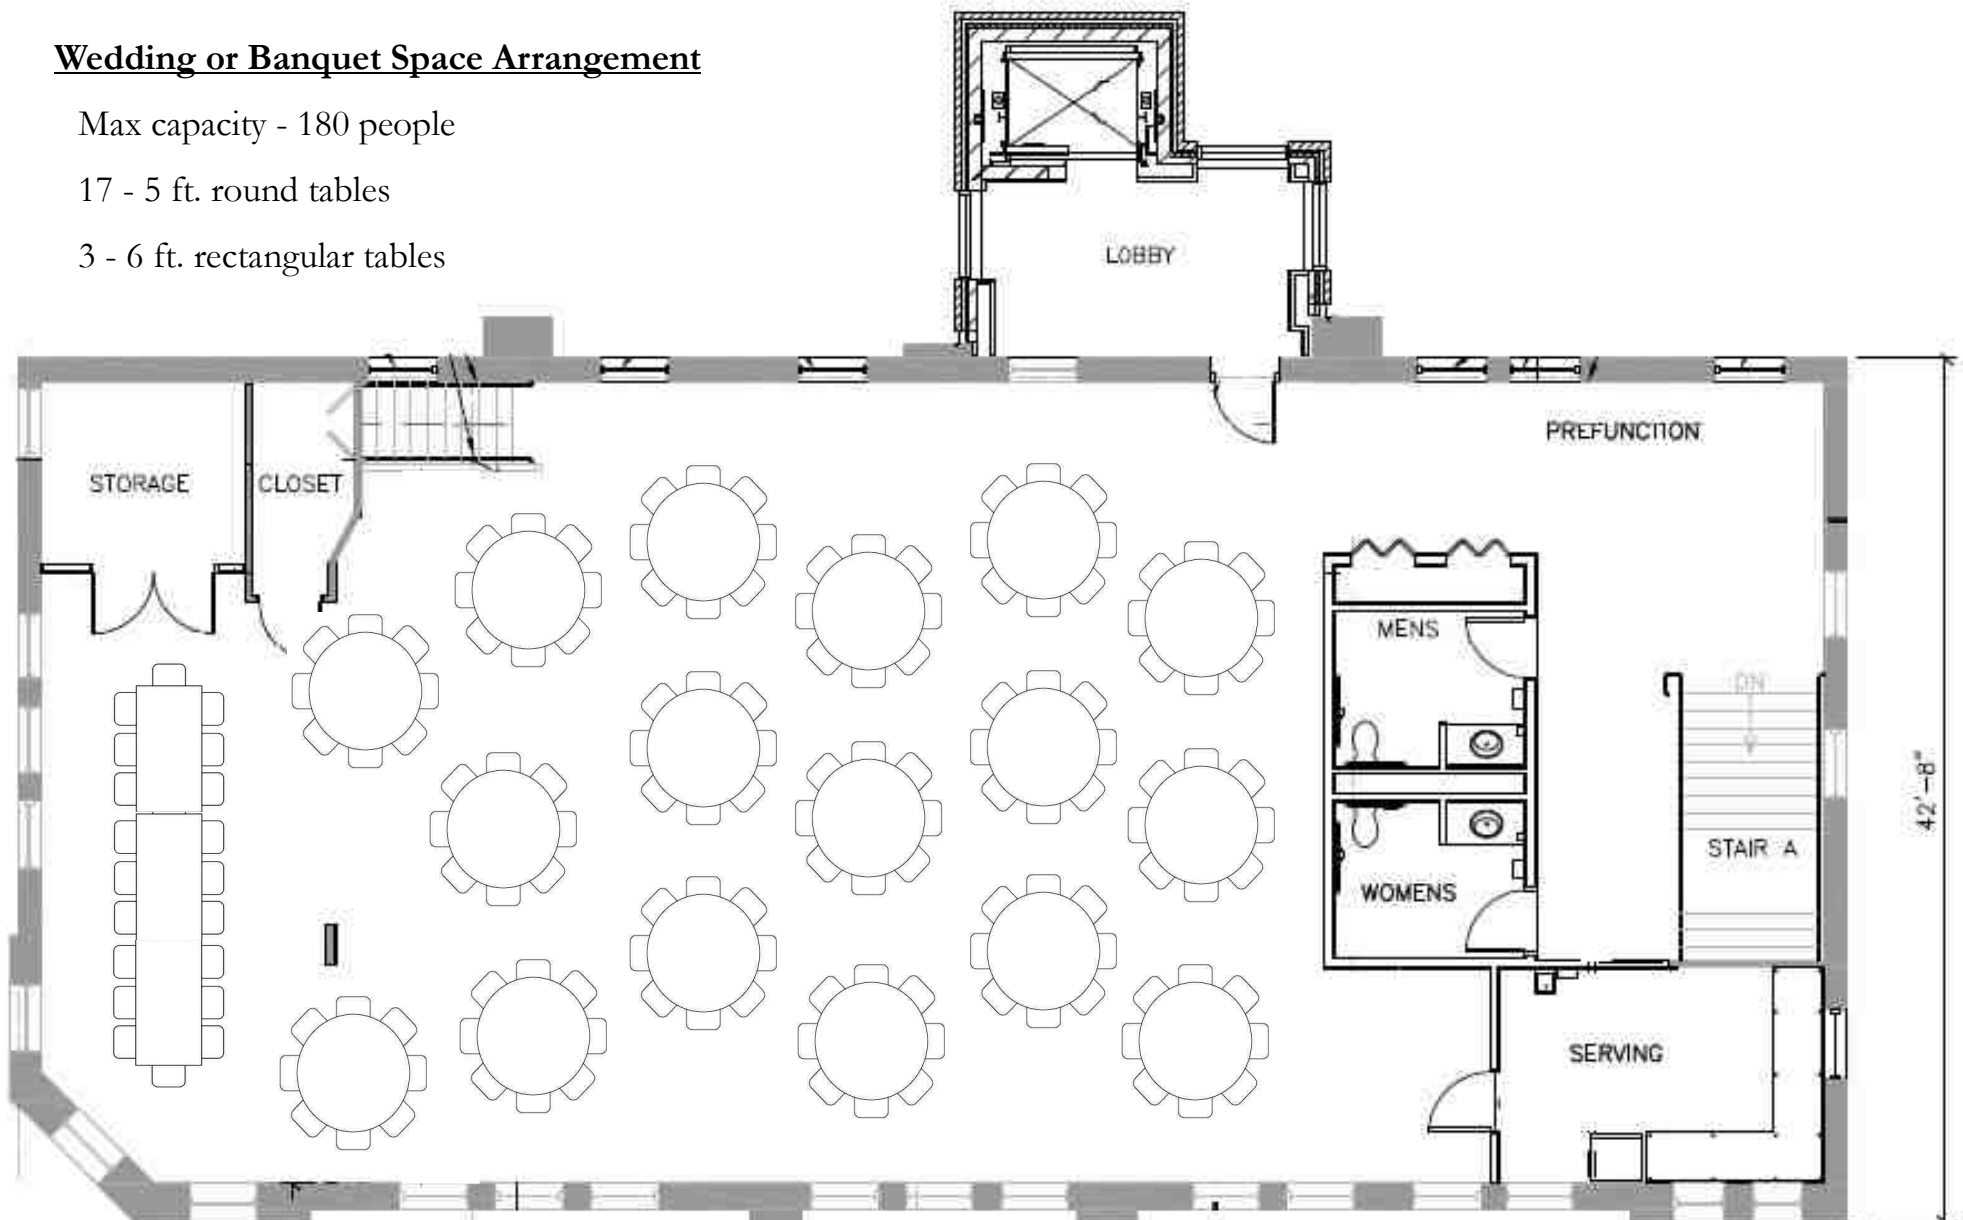

Training or Meeting Space Arrangement

Max capacity - 206 people

32 - 6 ft. rectangular tables

Scale

.5 in = 56.89 in or 4.74 ft

1 in = 113.79 in or 9.48 ft

Wedding or Banquet Space Arrangement

Max capacity - 180 people

17 - 5 ft. round tables

3 - 6 ft. rectangular tables

Scale

.5 in = 56.89 in or 4.74 ft

1 in = 113.79 in or 9.48 ft

Concert or Presentation

Max capacity - 212 people

Scale

.5 in = 56.89 in or 4.74 ft

1 in = 113.79 in or 9.48 ft