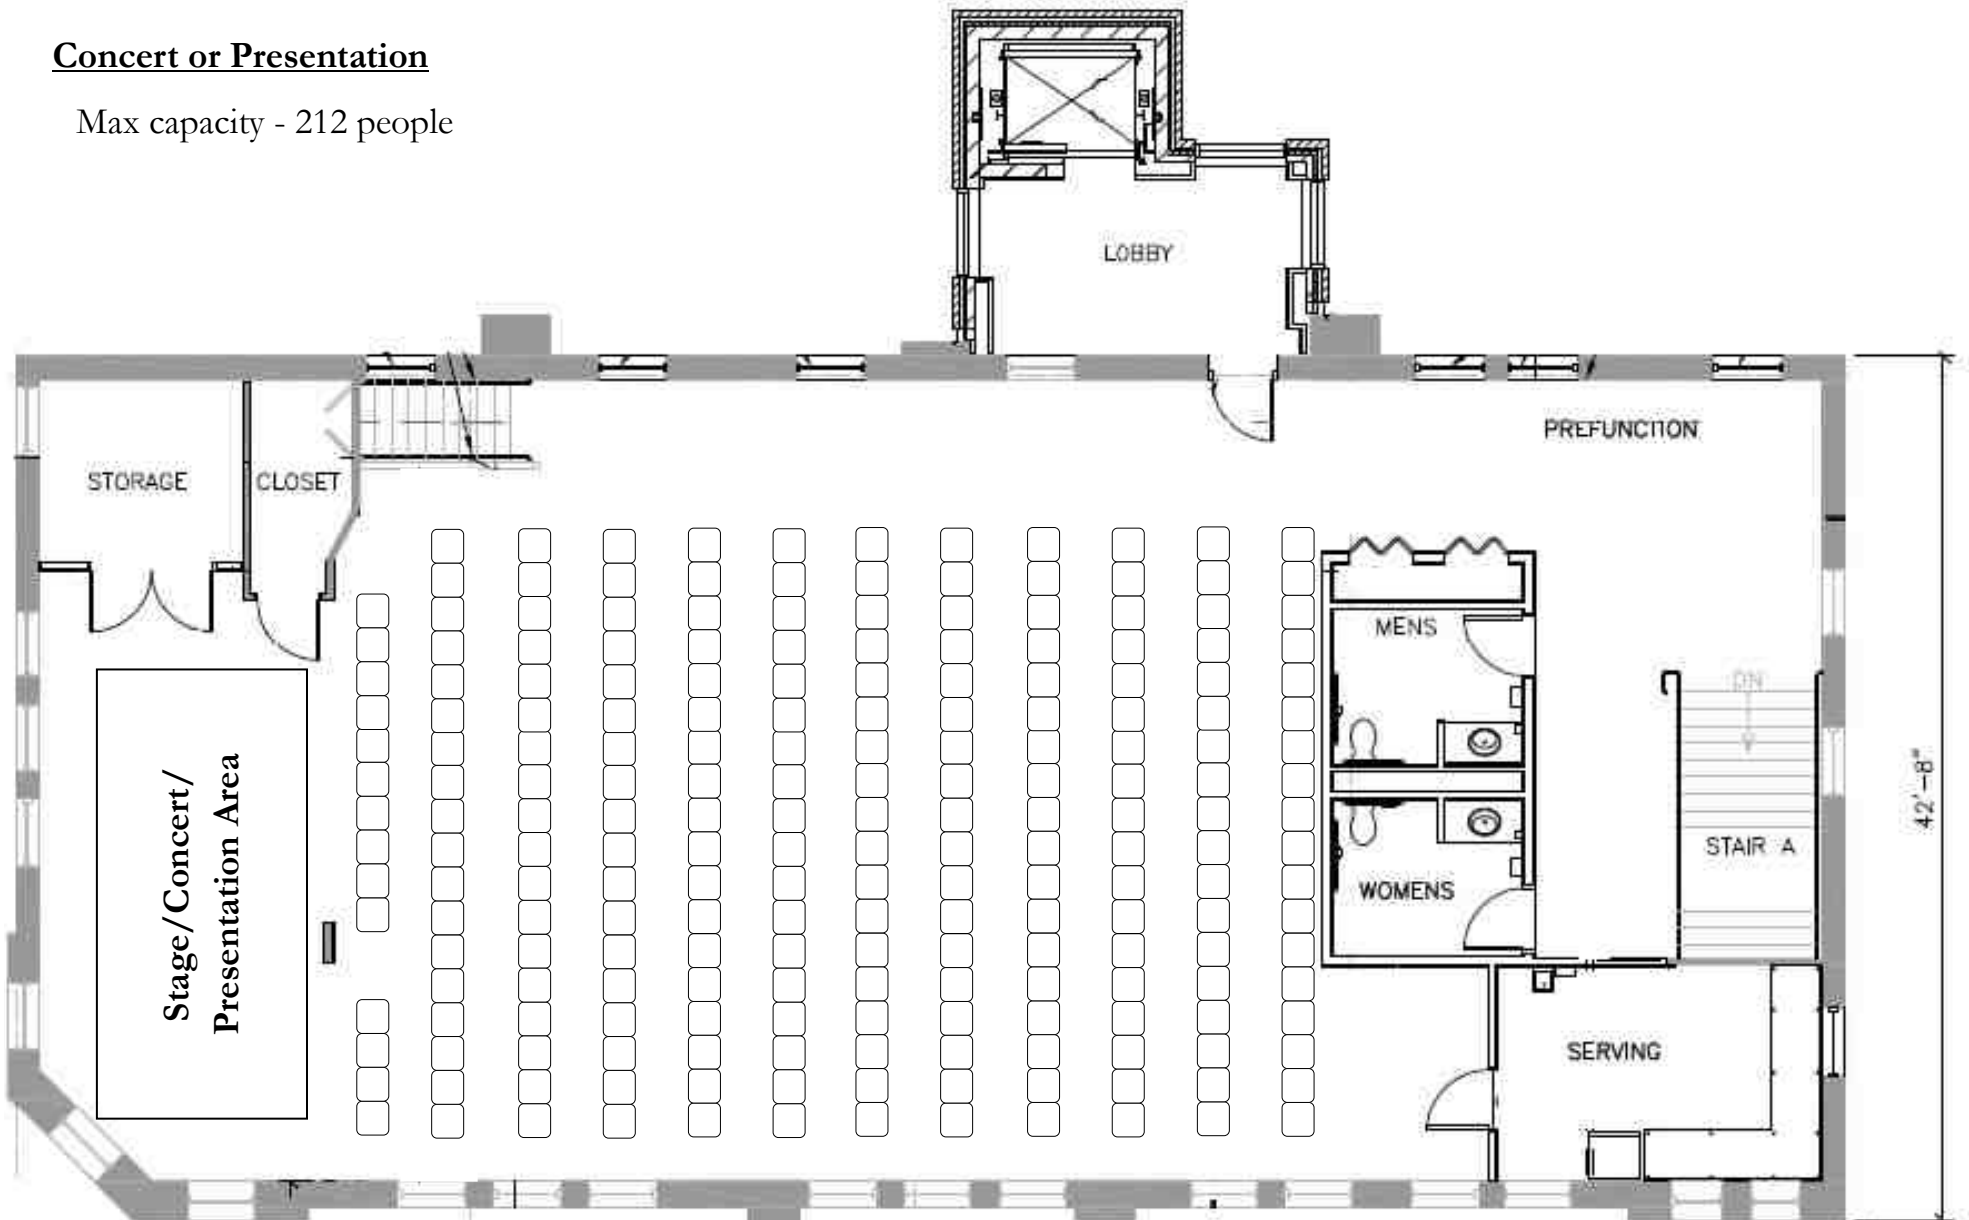

Training or Meeting Space Arrangement

Max capacity - 206 people

32 - 6 ft. rectangular tables

Scale

.5 in = 56.89 in or 4.74 ft

1 in = 113.79 in or 9.48 ft

Wedding or Banquet Space Arrangement

Max capacity - 180 people

17 - 5 ft. round tables

3 - 6 ft. rectangular tables

Scale

.5 in = 56.89 in or 4.74 ft

1 in = 113.79 in or 9.48 ft

Concert or Presentation

Max capacity - 212 people

Scale

.5 in = 56.89 in or 4.74 ft

1 in = 113.79 in or 9.48 ft