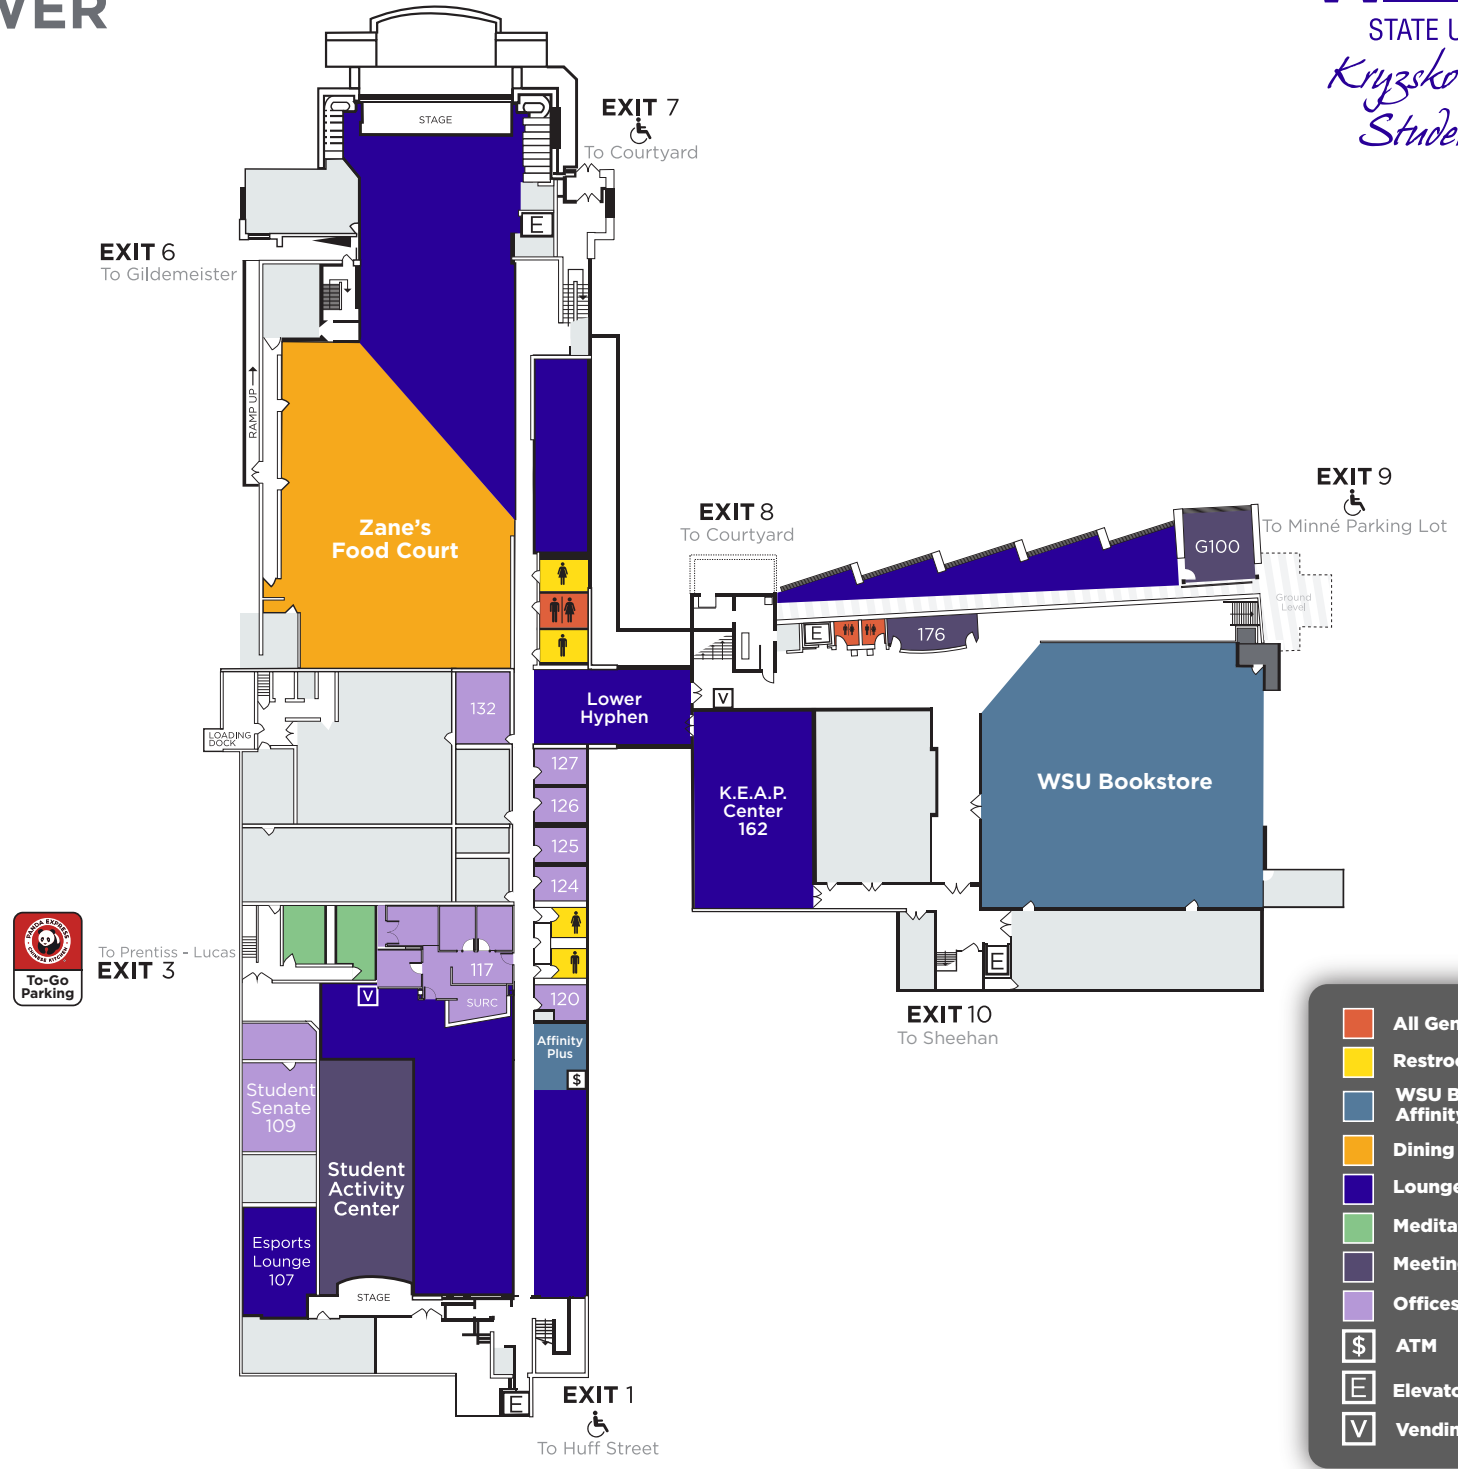

- All Gender Restrooms
- Restrooms
- WSU Bookstore & Affinity Plus Federal Credit Union
- Dining Services
- Lounge Area
- Meditation & Lactation Rooms
- Meeting Rooms
- Offices
- \$ ATM
- E Elevators
- V Vending Machines

# UPPER

# LOWER

- All Gender Restrooms
- Restrooms
- WSU Bookstore & Affinity Plus Federal Credit Union
- Dining Services
- Lounge Area
- Meditation & Lactation Rooms
- Meeting Rooms
- Offices
- ATM
- Elevators
- Vending Machines