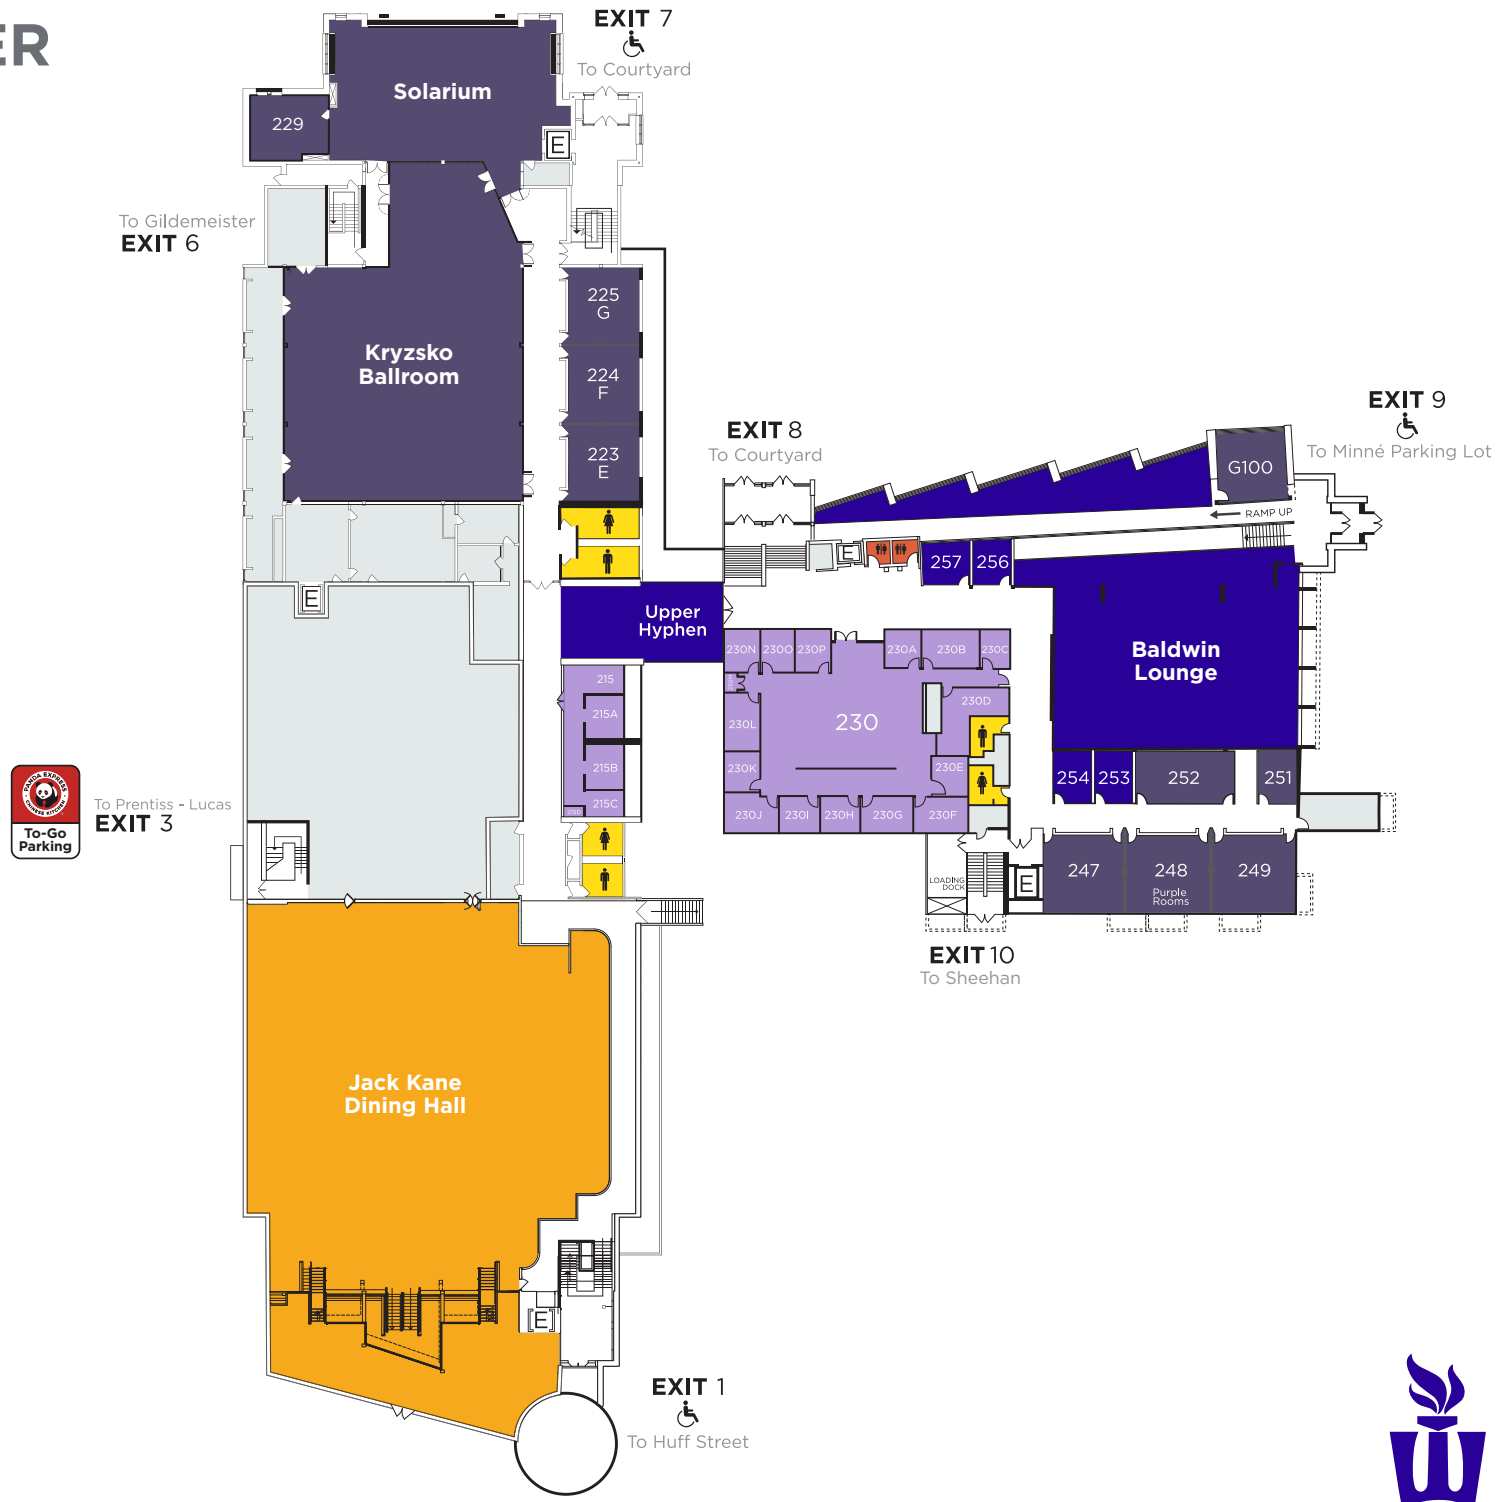

- All Gender Restrooms
- Restrooms
- WSU Bookstore & Affinity Plus Federal Credit Union
- Dining Services
- Lounge Area
- Meditation & Lactation Rooms
- Meeting Rooms
- Offices
- \$ ATM
- E Elevators
- V Vending Machines

# UPPER

# LOWER

- All Gender Restrooms
- Restrooms
- WSU Bookstore & Affinity Plus Federal Credit Union
- Dining Services
- Lounge Area
- Meditation & Lactation Rooms
- Meeting Rooms
- Offices
- ATM
- Elevators
- Vending Machines