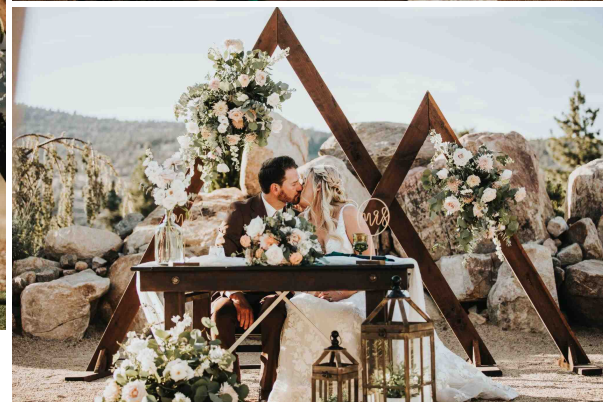

— a picturesque, ten-acre property for your dream wedding or special event —

The Premier Package

Starting at \$15,000

- Two nights in our onsite lodging
 - Accommodates up to 42 guests*
- Rehearsal dinner setup for up to 30 guests
- Two ceremony site options
 - Accommodates up to 200 guests**
- Choice of ceremony arch
- Tented reception area
- Farmhouse tables
- Fruitwood folding chairs
- Outdoor bar***
- Wine barrels
- Firepits
- Café lighting
- Lounges
- Staff
- Security
- Housekeeping
- Day-of insurance

*Includes The Ranch House, The Bridal Suite, and The Bell Tower; additional onsite lodging is available for an additional cost (accommodates up to 14 guests)
**Events with more than 200 guests will incur an additional cost
***Shay Meadows bartender is available for \$550 for day-of service