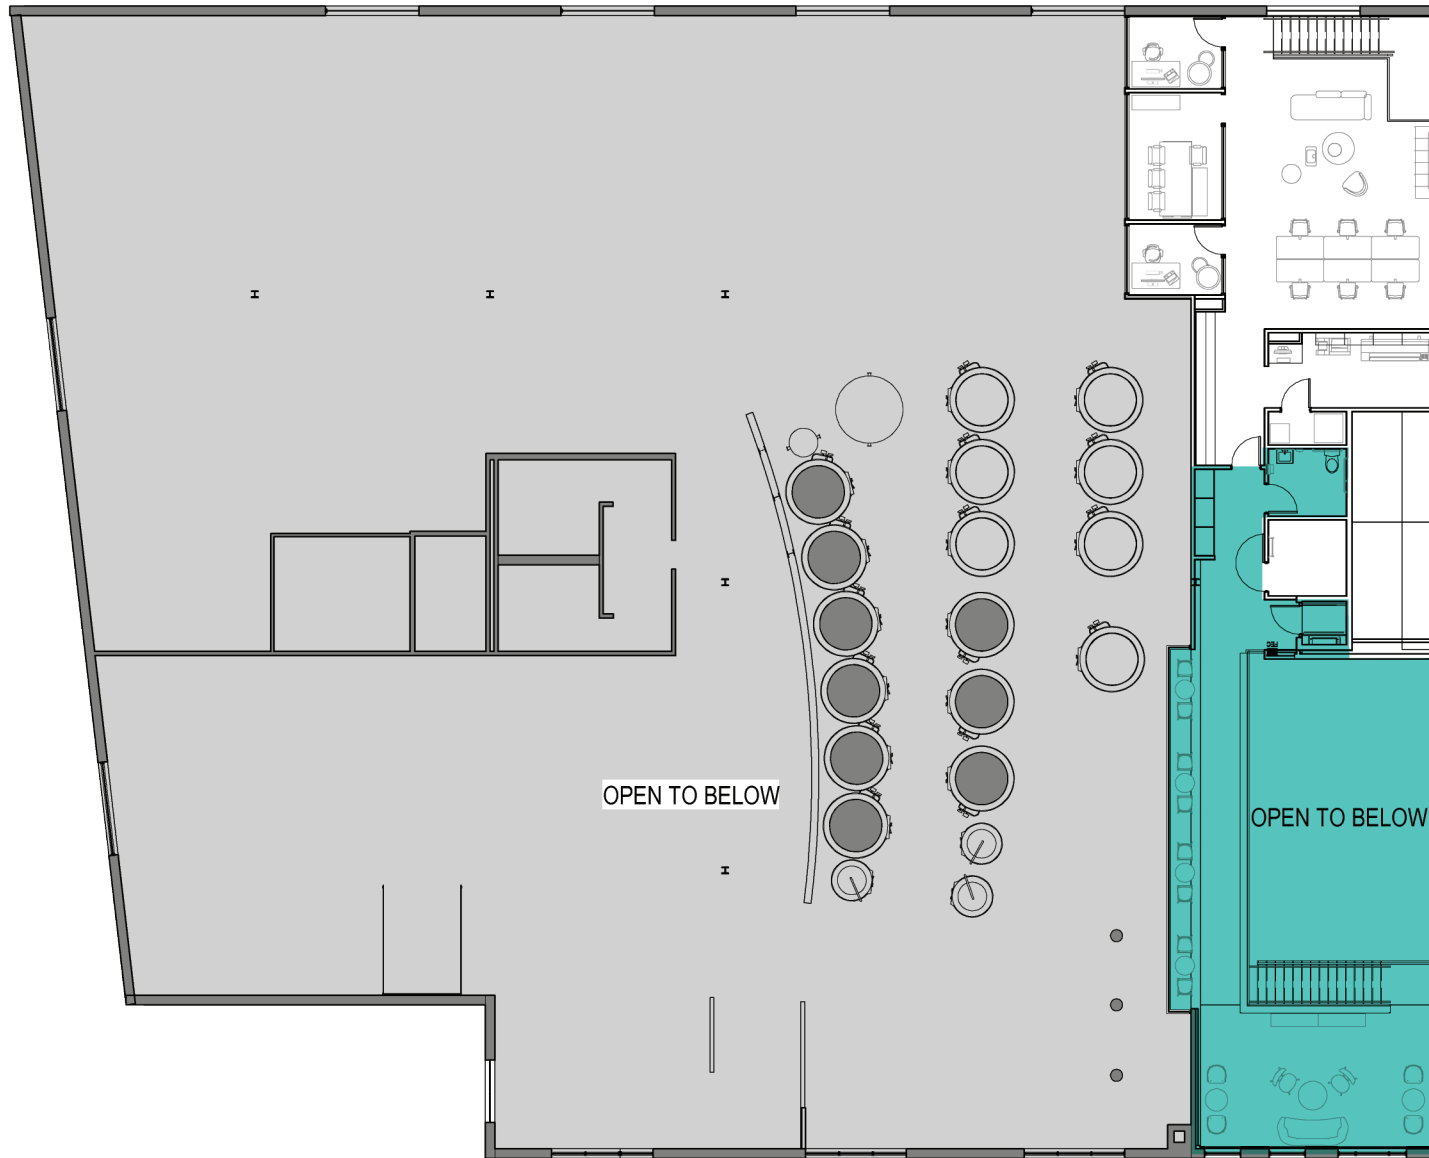

- warehouse space
- lounge space
- event space

1

LEVEL 01 WHOLE BUILDING EXTENTS

1" = 20'-0"

- warehouse space
- lounge space
- event space

1

LEVEL 02 WHOLE BUILDING EXTENTS

1" = 20'-0"

2 LEVEL 2 PROJECT EXTENTS

1/16" = 1'-0"

1 LEVEL 1 PROJECT EXTENTS

1/16" = 1'-0"