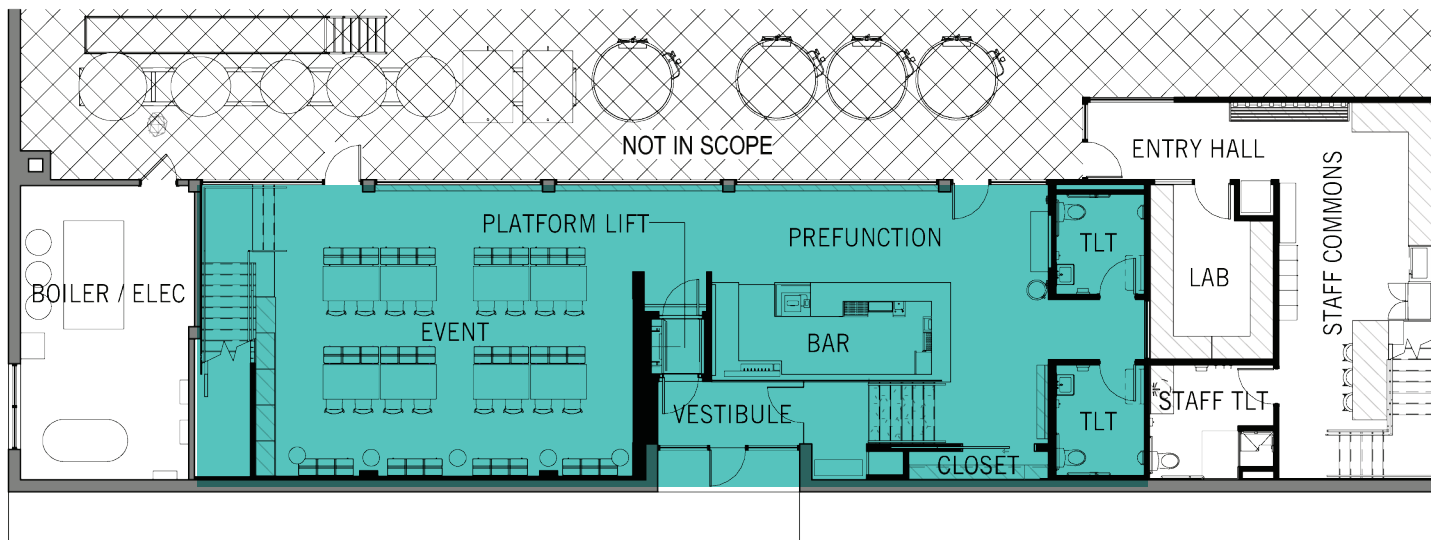

- warehouse space
- lounge space
- event space

1

LEVEL 01 WHOLE BUILDING EXTENTS

1" = 20'-0"

- warehouse space
- lounge space
- event space

1

LEVEL 02 WHOLE BUILDING EXTENTS

1" = 20'-0"

2 LEVEL 2 PROJECT EXTENTS

1/16" = 1'-0"

1 LEVEL 1 PROJECT EXTENTS

1/16" = 1'-0"