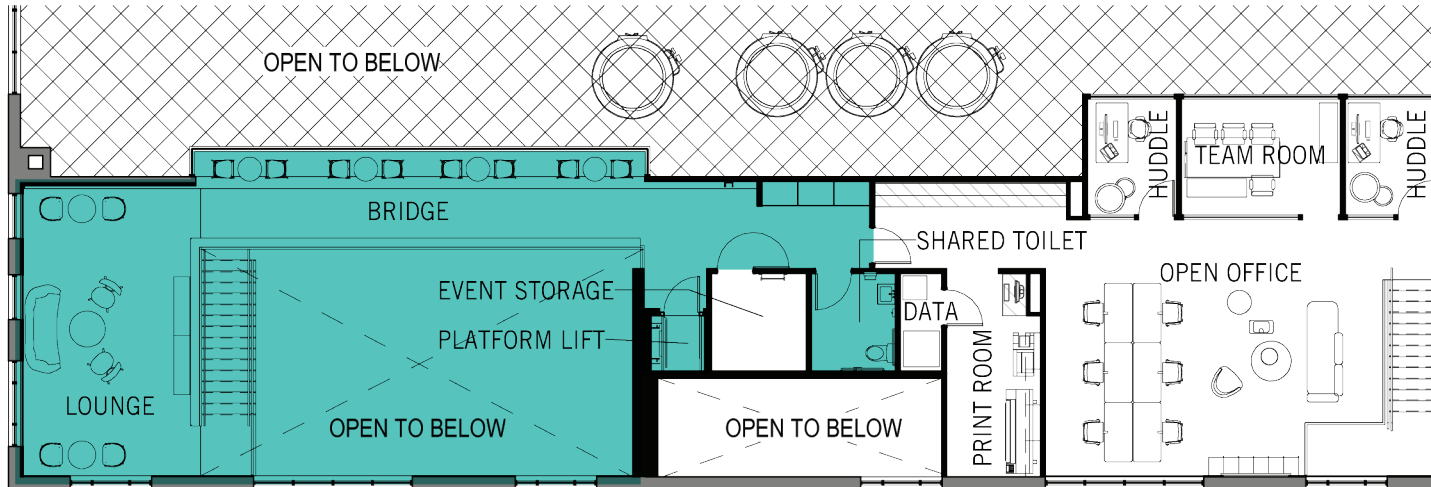

- warehouse space
- lounge space
- event space

1

LEVEL 01 WHOLE BUILDING EXTENTS

1" = 20'-0"

- warehouse space
- lounge space
- event space

1

LEVEL 02 WHOLE BUILDING EXTENTS

1" = 20'-0"

2 LEVEL 2 PROJECT EXTENTS

1/16" = 1'-0"

1 LEVEL 1 PROJECT EXTENTS

1/16" = 1'-0"