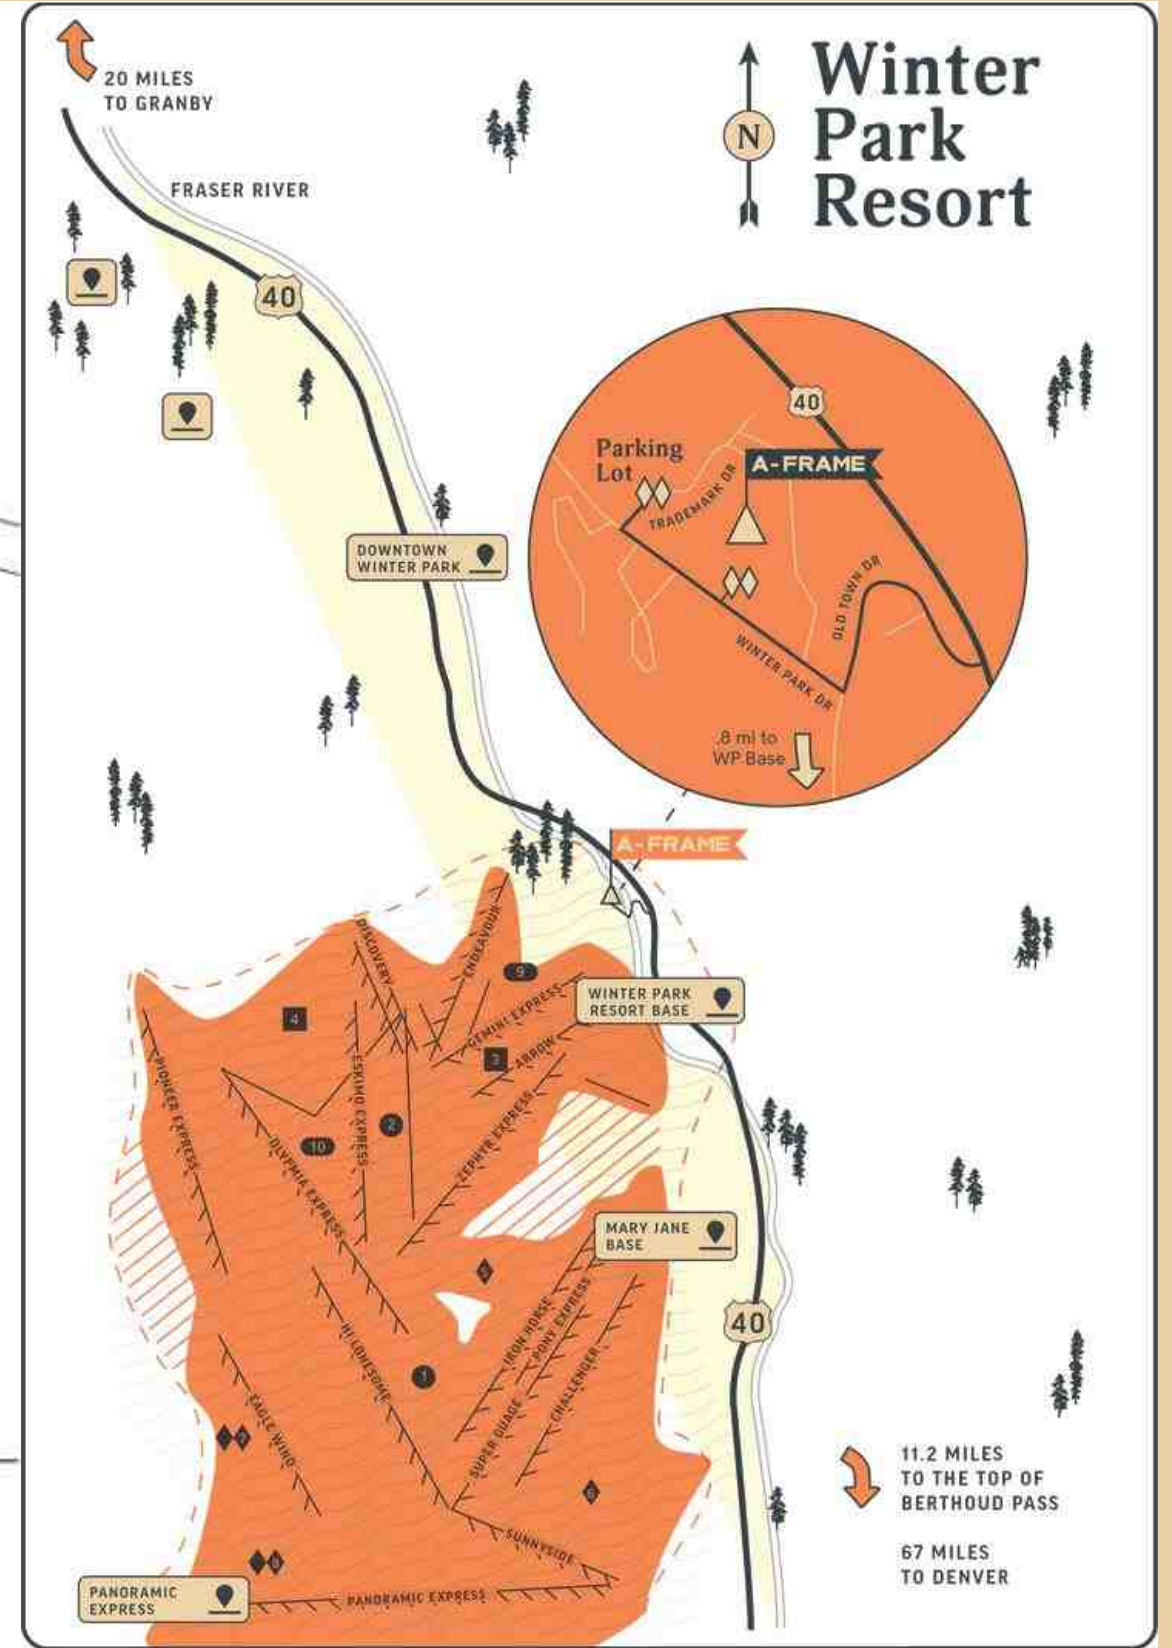

Our 31 A-Frame Cabin hotel is nestled between the Fraser River and Winter Park Ski Resort. This 2-acre site is in the heart of Old Town Winter Park and is conveniently located to access the great outdoors, the ski resort or shops, and entertainment downtown. Our on-site Saloon and Restaurant create additional gathering spaces for guests to grab a stiffy, lounge, or plugin. Our sprawling event lawn invites groups to convene by the river's edge. A-Frame Club inspires the playful side in all of us.

## Site Map

### Key

-  CABIN
-  PARKING
-  SALOON
-  BAR PATIO
-  EVENT LAWN
-  SHUTTLE

➔  
.6 MILES TO  
THE RESORT

  
SHUTTLE

Winter  
Park  
Resort

11.2 MILES  
TO THE TOP OF  
BERTHOUD PASS  
67 MILES  
TO DENVER

# Riverside Lawn

Once the snow melts, host your event alongside the Fraser River on our sprawling event lawn. In direct proximity to our Saloon, enjoy drinks and dining with your closest and dearest.

Mobile Bar  
AV Equipment Upon Request