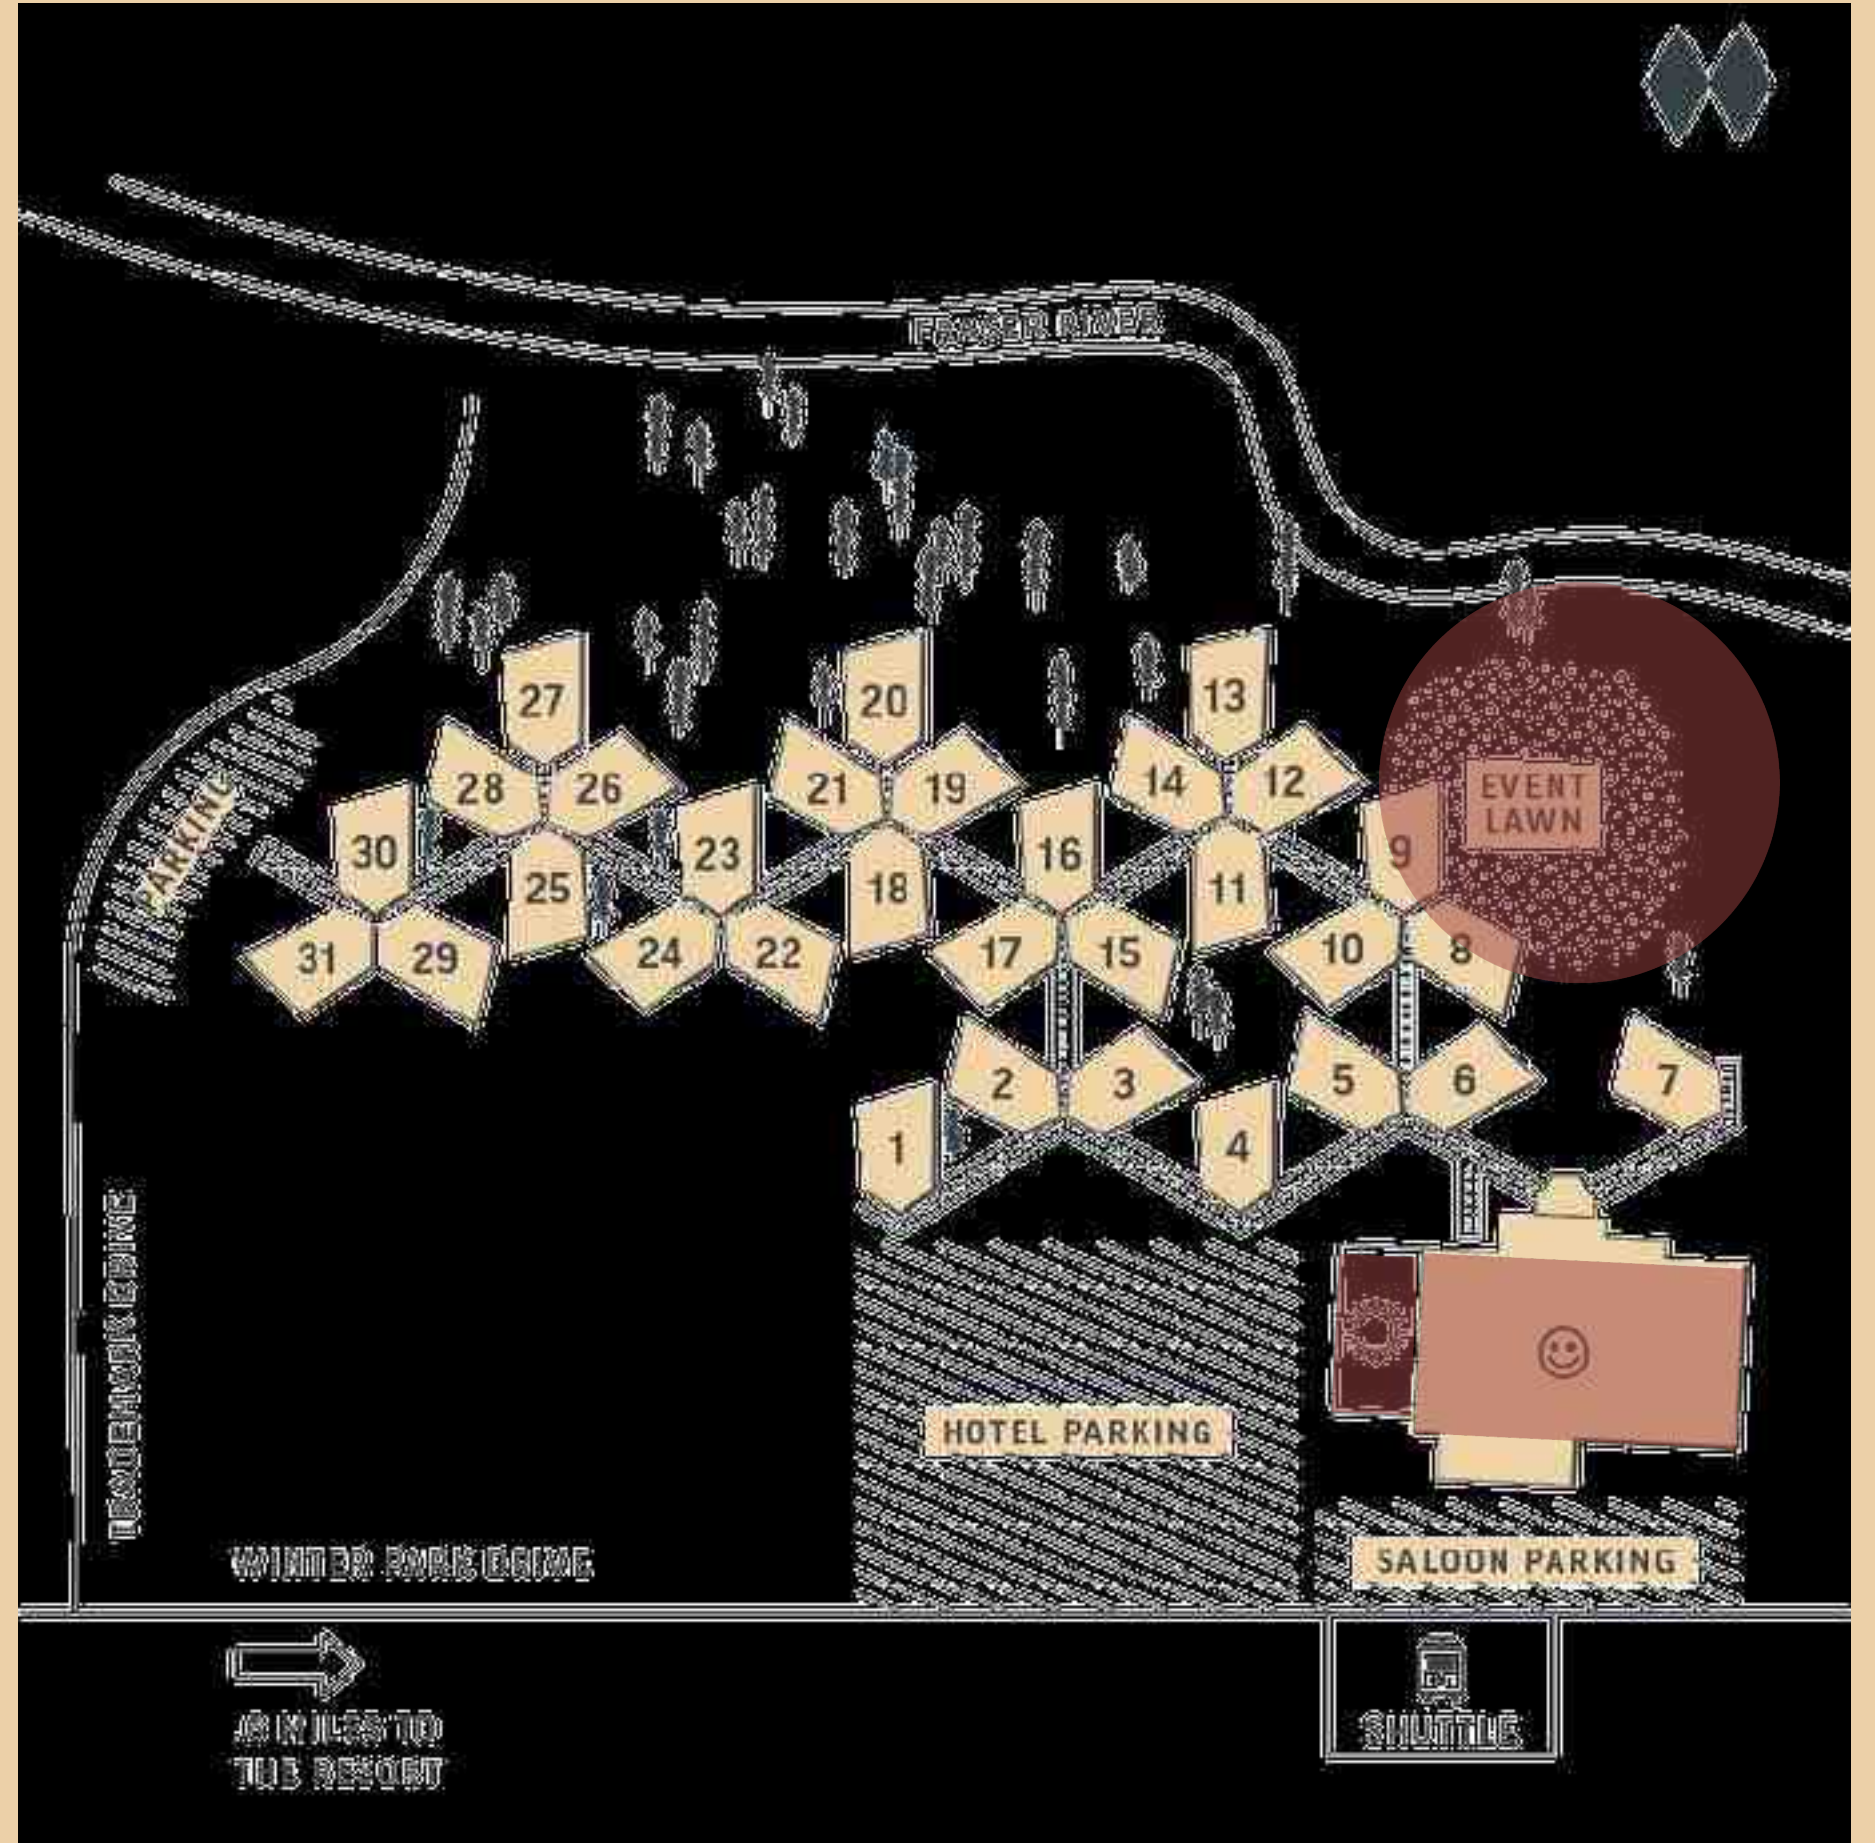

SITE

31 cabins • 2 acres

SALOON + RESTAURANT

2270 SF • 50 seated CAPACITY

100 person reception style CAPACITY
970 SF • PATIO INCLUDED

EVENT LAWN

RIVERSIDE • 100 CAPACITY