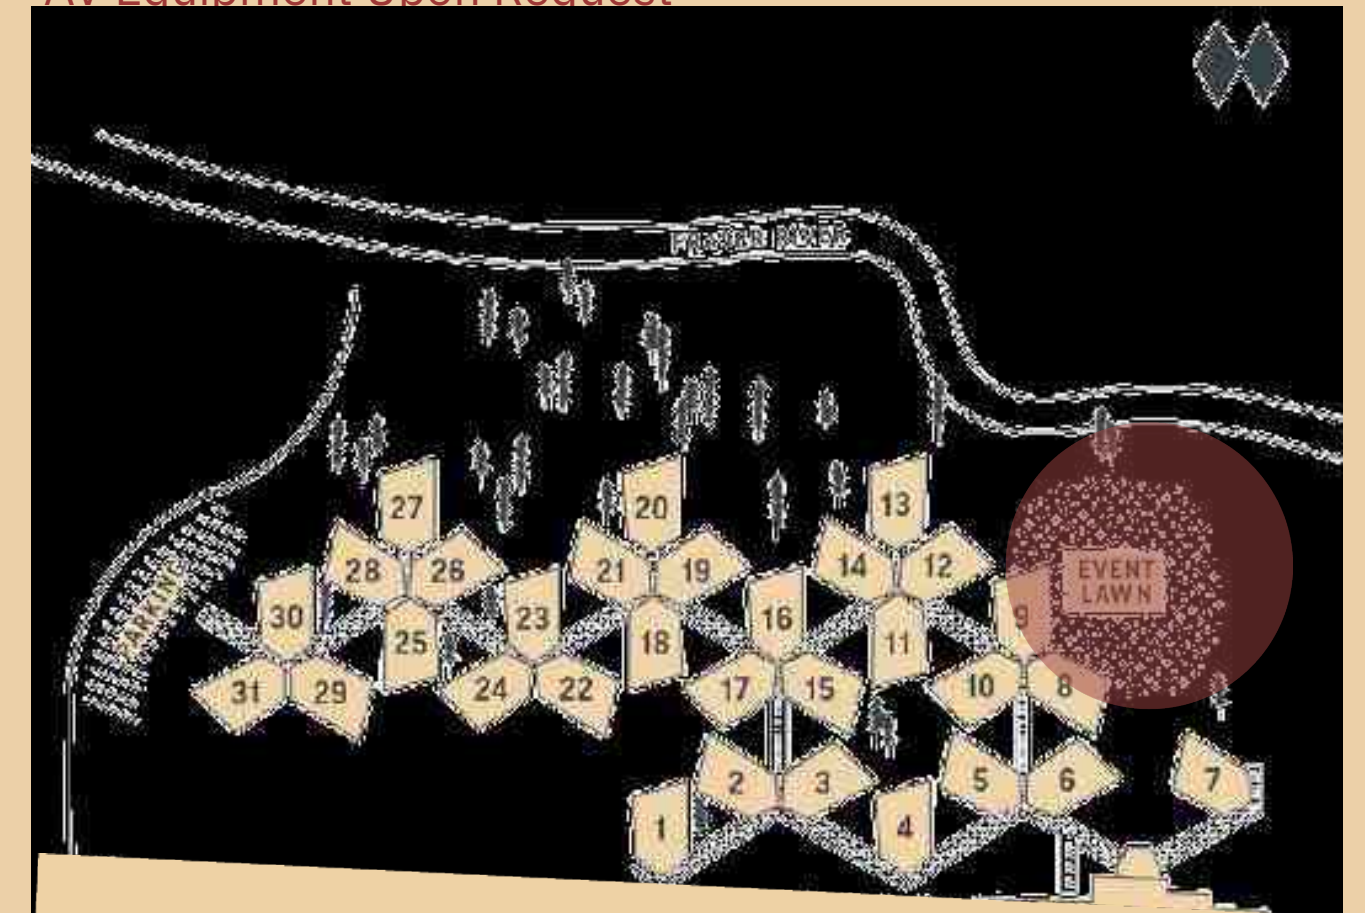

## Site Map

### Key

-  CABIN
-  PARKING
-  SALOON
-  BAR PATIO
-  EVENT LAWN
-  SHUTTLE

➔  
.6 MILES TO  
THE RESORT

  
SHUTTLE

Winter  
Park  
Resort

11.2 MILES  
TO THE TOP OF  
BERTHOUD PASS  
67 MILES  
TO DENVER

# Riverside Lawn

Once the snow melts, host your event alongside the Fraser River on our sprawling event lawn. In direct proximity to our Saloon, enjoy drinks and dining with your closest and dearest.

Mobile Bar  
AV Equipment Upon Request