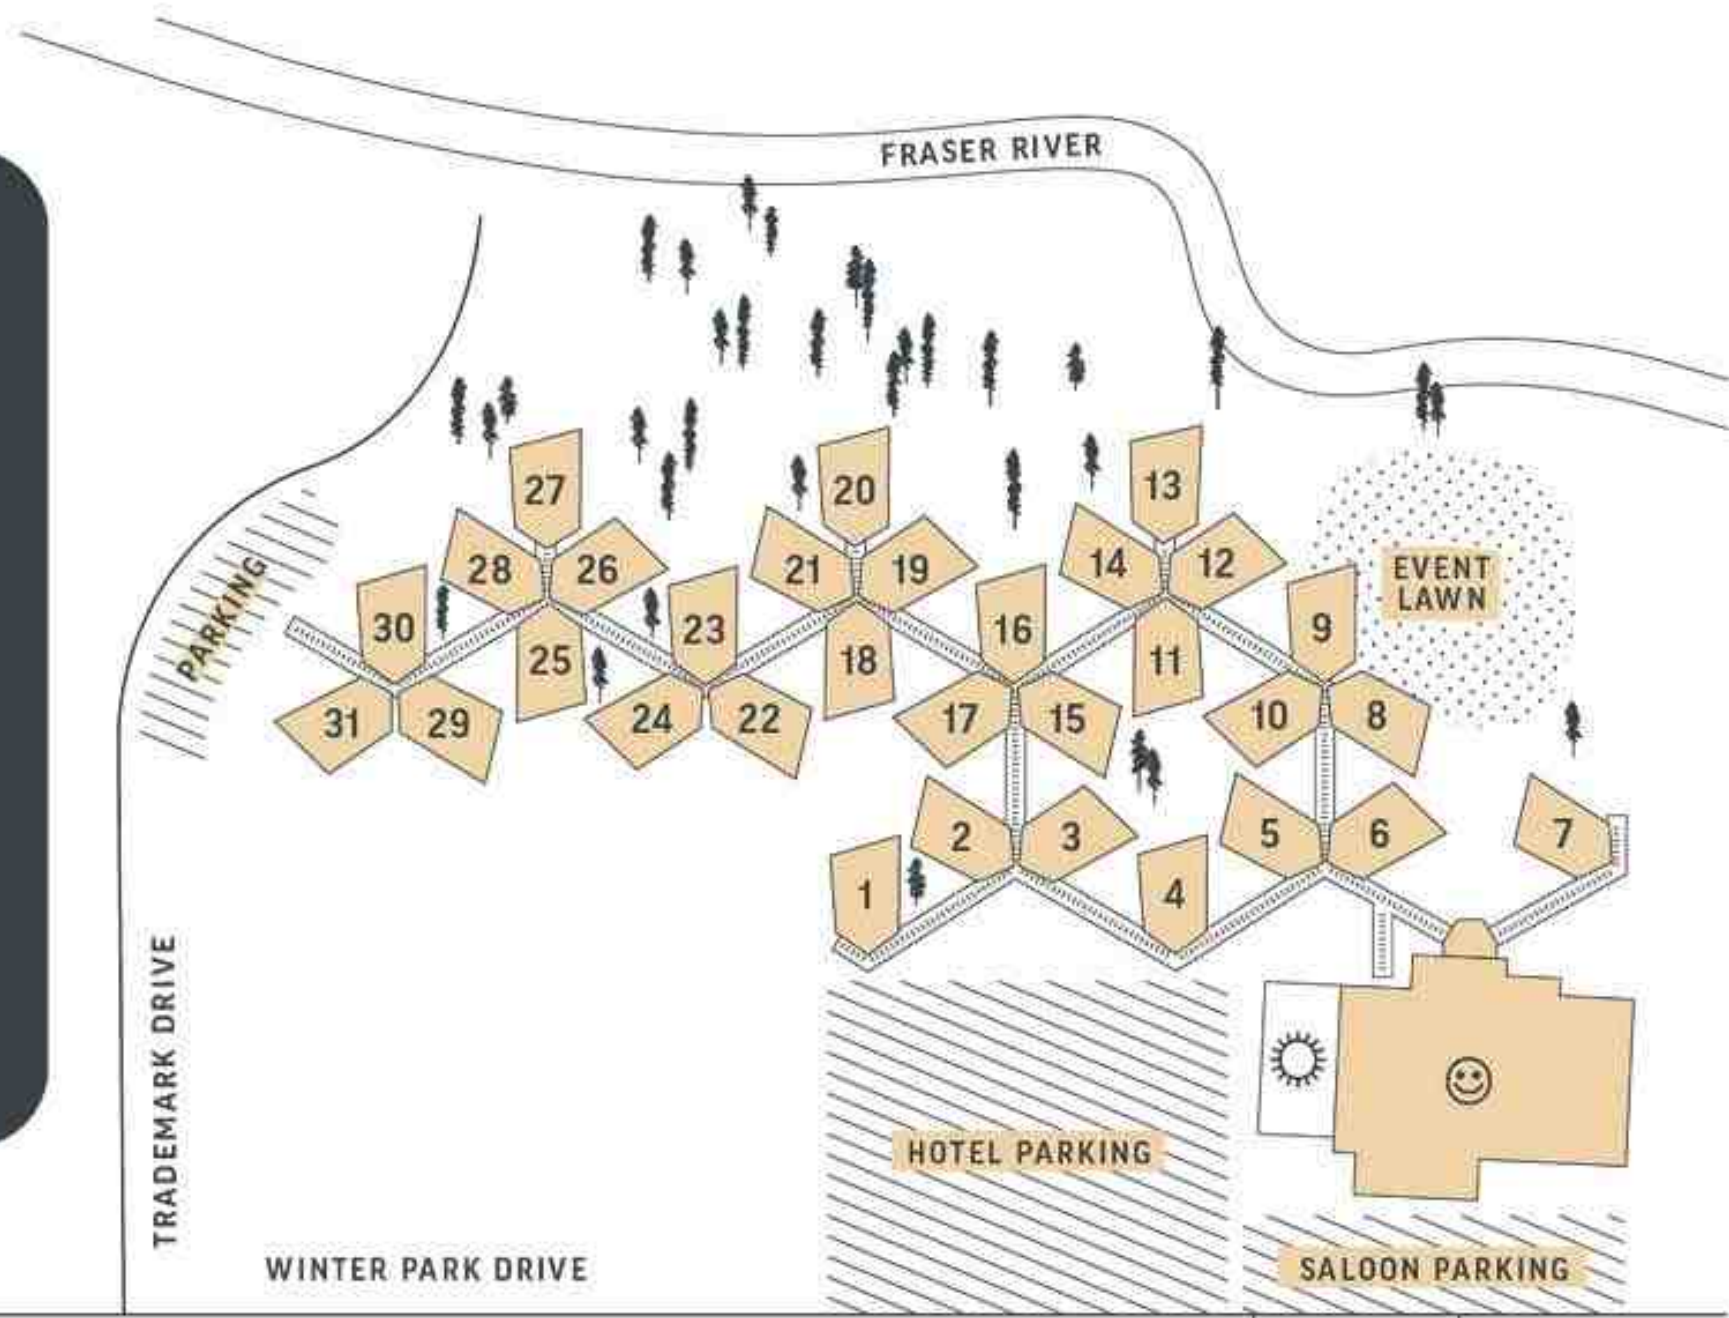

Our 31 A-Frame Cabin hotel is nestled between the Fraser River and Winter Park Ski Resort. This 2-acre site is in the heart of Old Town Winter Park and is conveniently located to access the great outdoors, the ski resort or shops, and entertainment downtown. Our on-site Saloon and Restaurant create additional gathering spaces for guests to grab a stiffy, lounge, or plugin. Our sprawling event lawn invites groups to convene by the river's edge. A-Frame Club inspires the playful side in all of us.

## Site Map

### Key

-  CABIN
-  PARKING
-  SALOON
-  BAR PATIO
-  EVENT LAWN
-  SHUTTLE

➔  
.6 MILES TO  
THE RESORT

  
SHUTTLE

Winter  
Park  
Resort

11.2 MILES  
TO THE TOP OF  
BERTHOUD PASS  
67 MILES  
TO DENVER

## Original Saloon