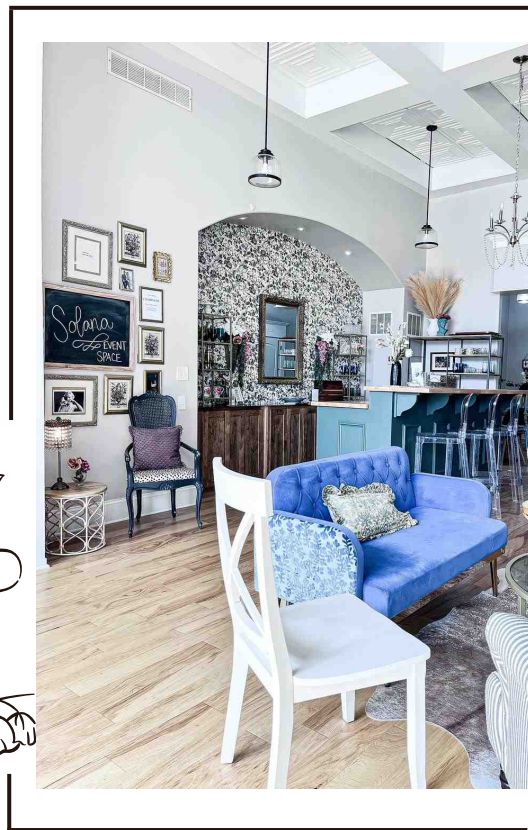

SOLANA EVENT SPACE

Book your next event here!
We can't wait to have you!

CHEERS!

www.SolanaOnBroadway.com