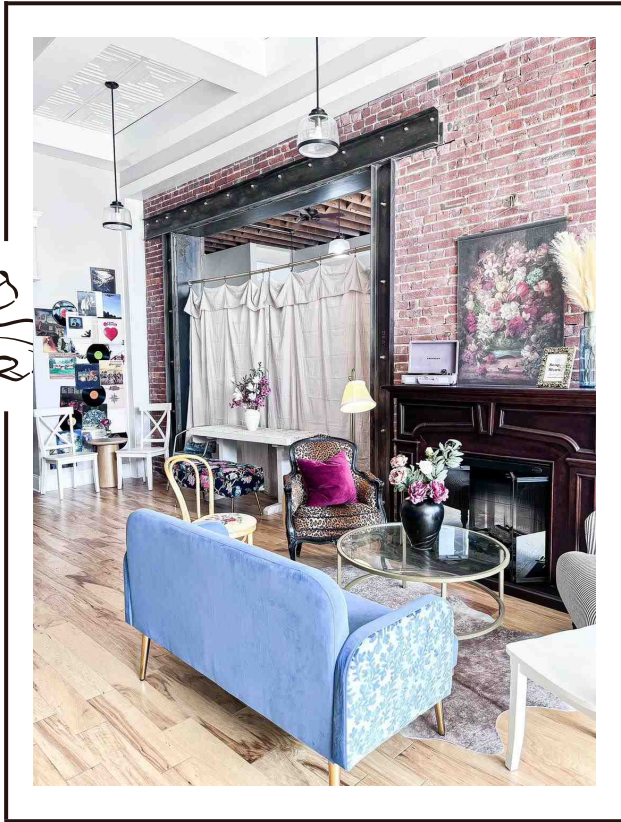

WE LIKE TO PARTY.

Bring your own food, drinks and bartender!

ALL WE ASK IS...

You follow our short list of rules located behind the bar and...

YOU HAVE THE BEST TIME EVER!