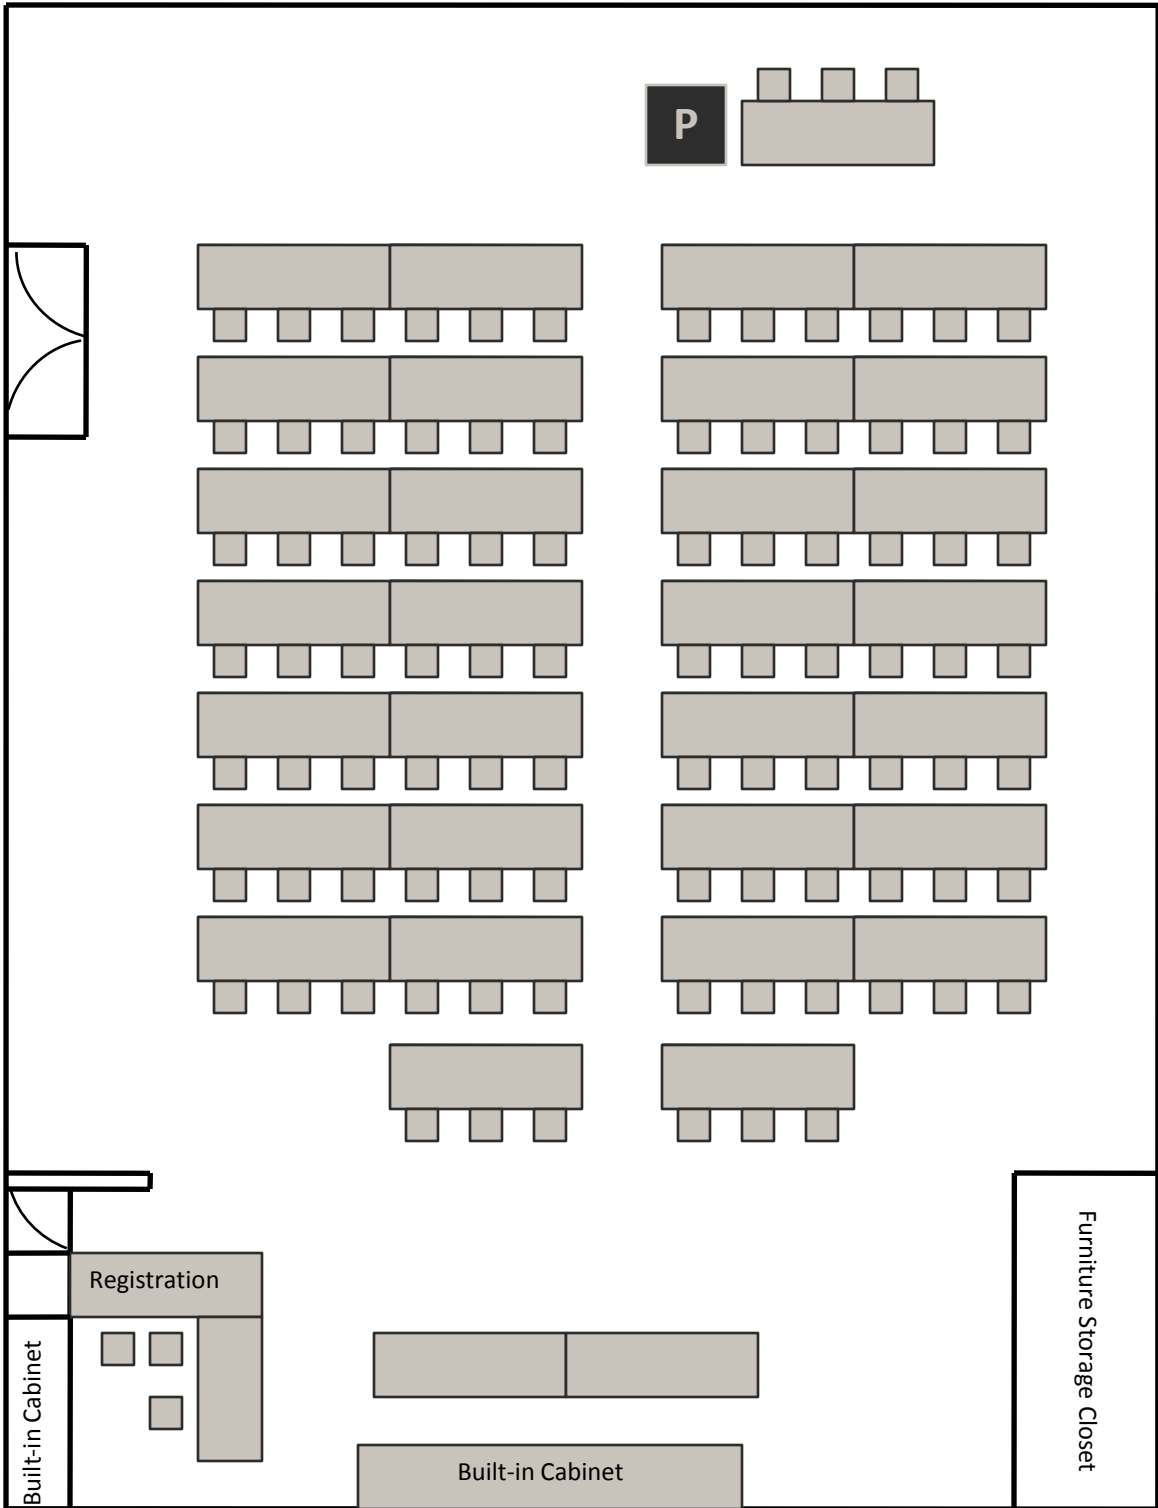

Hallway Double Doors

Entry Door

Key

-6 Ft Round

-8 Ft Table

-Chair

Comfortable
Max Chairs:
178

Hallway Double Doors

Entry Door

Comfortable
Max Chairs:
90

Hallway Double Doors

Entry Door

Key

-6 Ft Round -8 Ft Table -Chair

Comfortable
Max Chairs:
120

Hallway Double Doors

Entry Door

Comfortable
Max Chairs:
90

Key

 -6 Ft Round

 -8 Ft Table

 -Chair

Comfortable
Max Chairs:
52

Key

-  -6 Ft Round
-  -8 Ft Table
-  -Chair

Comfortable
Max Chairs:
41