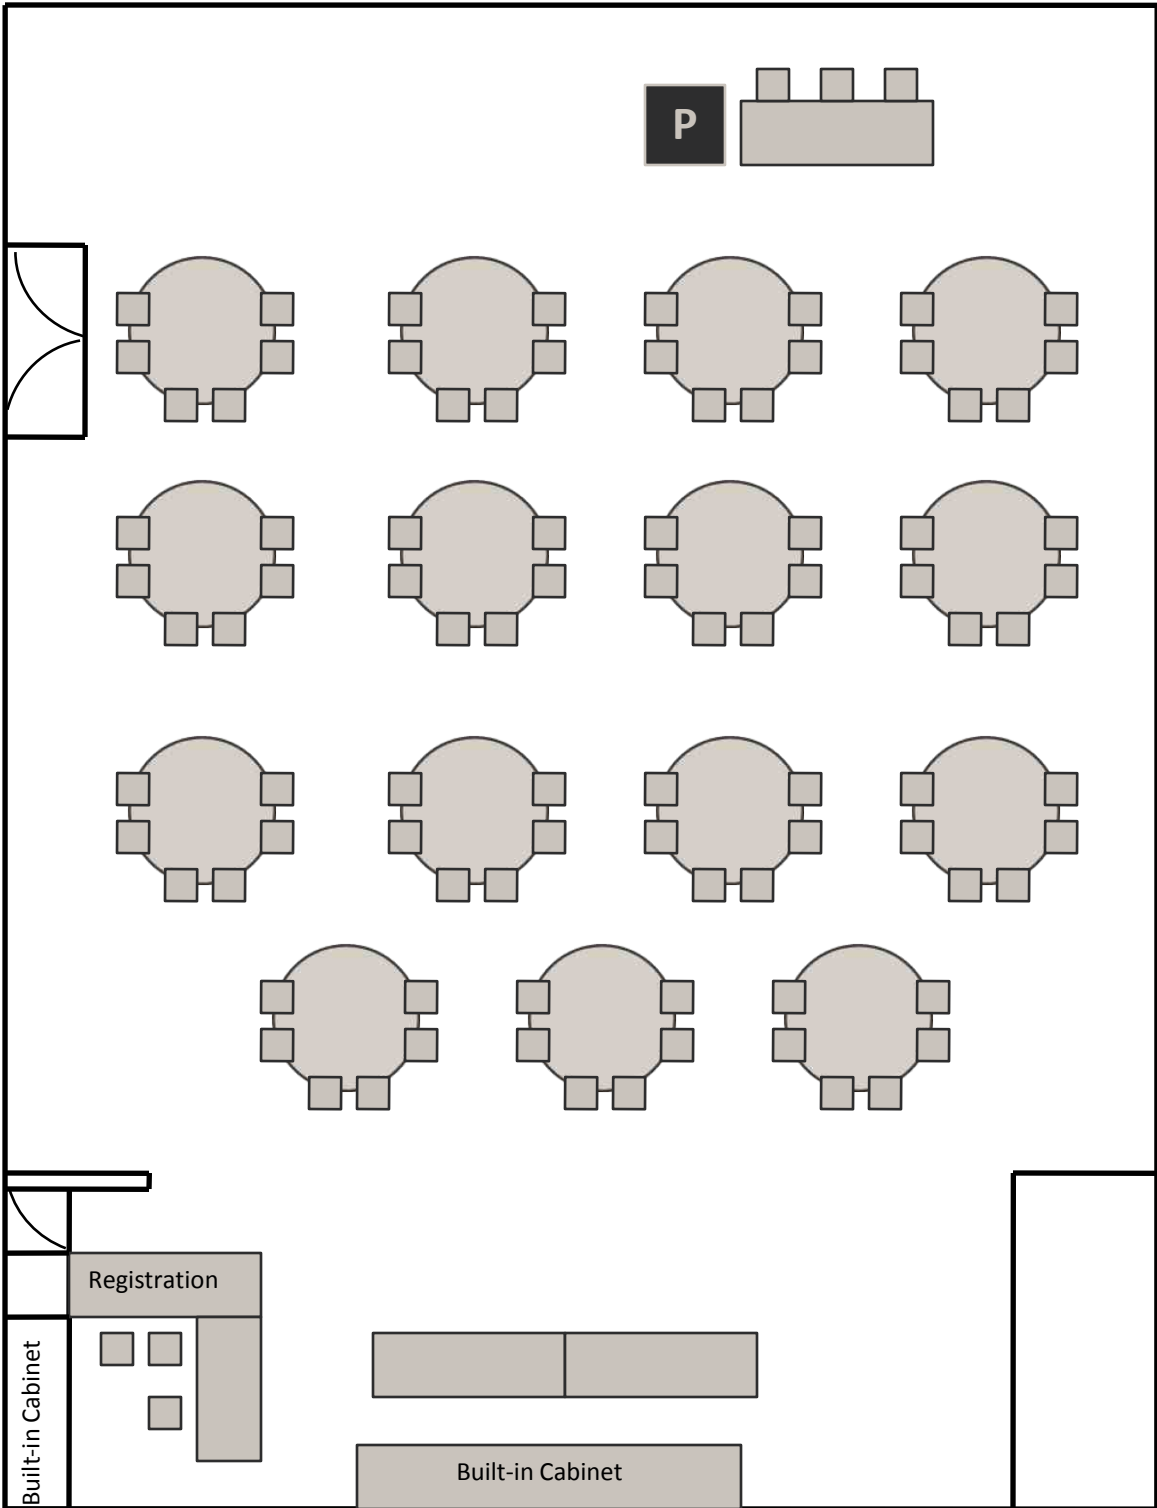

Hallway Double Doors

Entry Door

Key

-6 Ft Round

-8 Ft Table

-Chair

Comfortable
Max Chairs:
178

Hallway Double Doors

Entry Door

Comfortable
Max Chairs:
90

Hallway Double Doors

Entry Door

Key

-6 Ft Round -8 Ft Table -Chair

Comfortable
Max Chairs:
120

Hallway Double Doors

Entry Door

Comfortable
Max Chairs:
90

Key

 -6 Ft Round

 -8 Ft Table

 -Chair

Comfortable
Max Chairs:
52

Key

-  -6 Ft Round
-  -8 Ft Table
-  -Chair

Comfortable
Max Chairs:
41