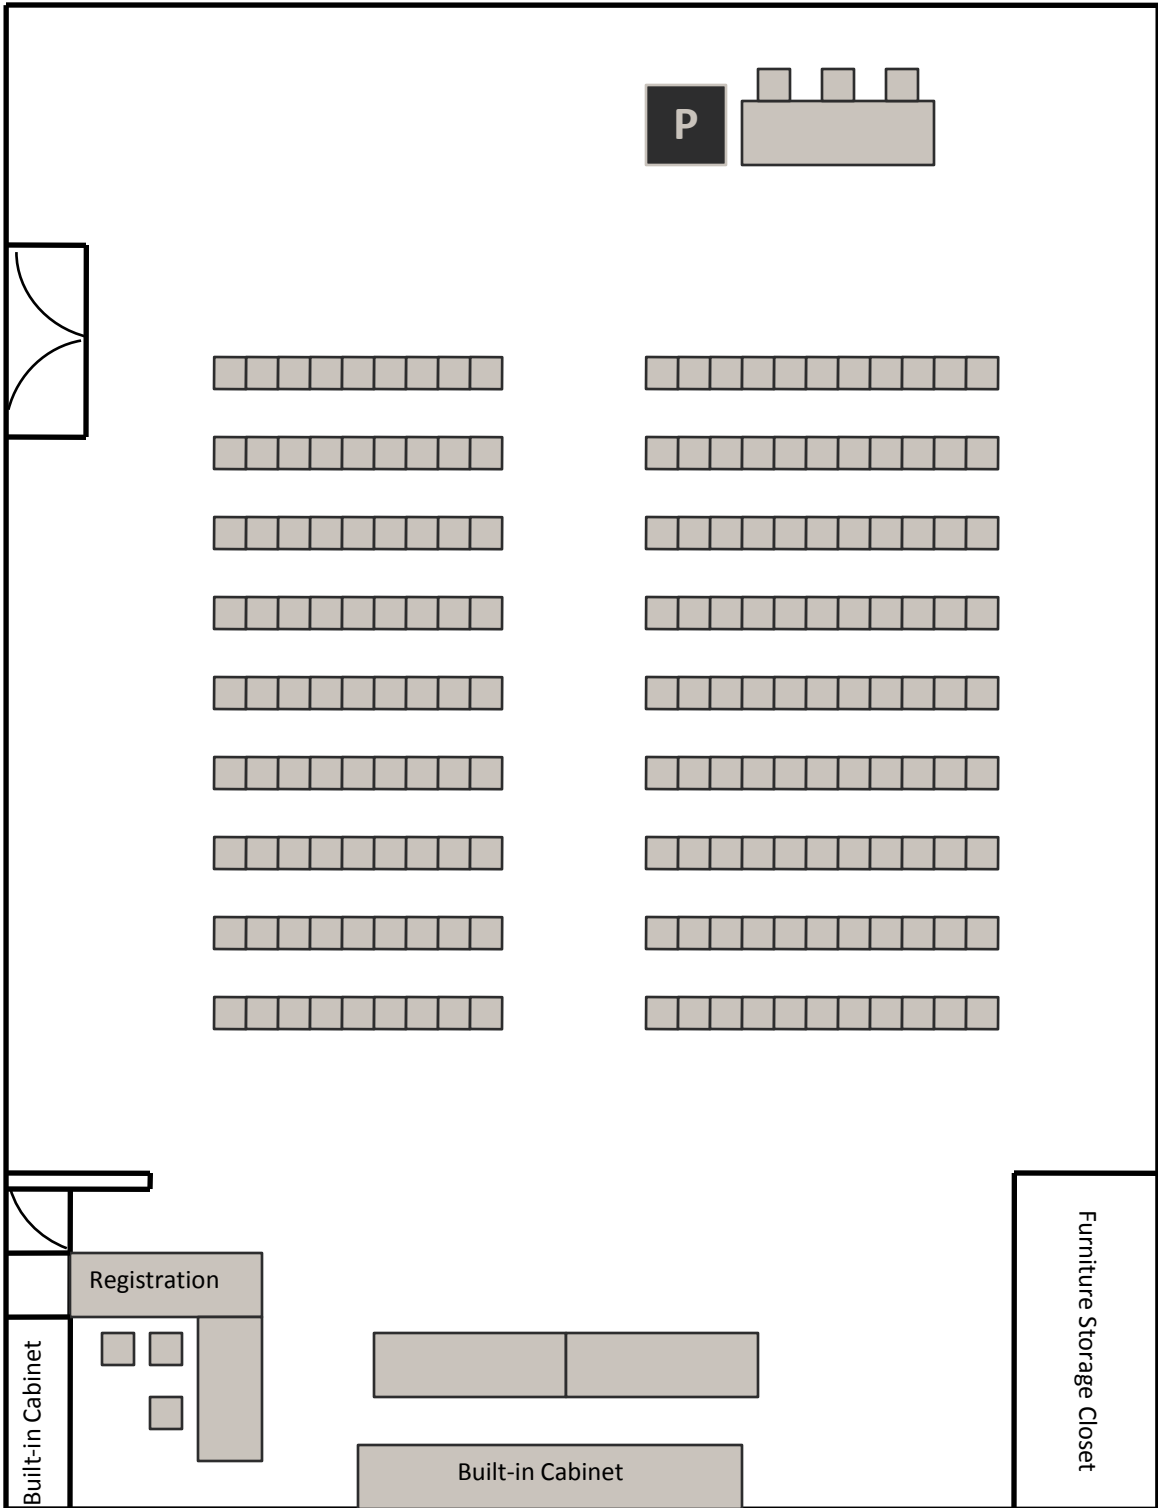

Hallway Double Doors

Entry Door

Key

-6 Ft Round

-8 Ft Table

-Chair

Comfortable
Max Chairs:
178

Hallway Double Doors

Entry Door

Comfortable
Max Chairs:
90

Hallway Double Doors

Entry Door

Key

-6 Ft Round -8 Ft Table -Chair

Comfortable
Max Chairs:
120

Hallway Double Doors

Entry Door

Comfortable
Max Chairs:
90

Key

 -6 Ft Round

 -8 Ft Table

 -Chair

Comfortable
Max Chairs:
52

Key

-  -6 Ft Round
-  -8 Ft Table
-  -Chair

Comfortable
Max Chairs:
41