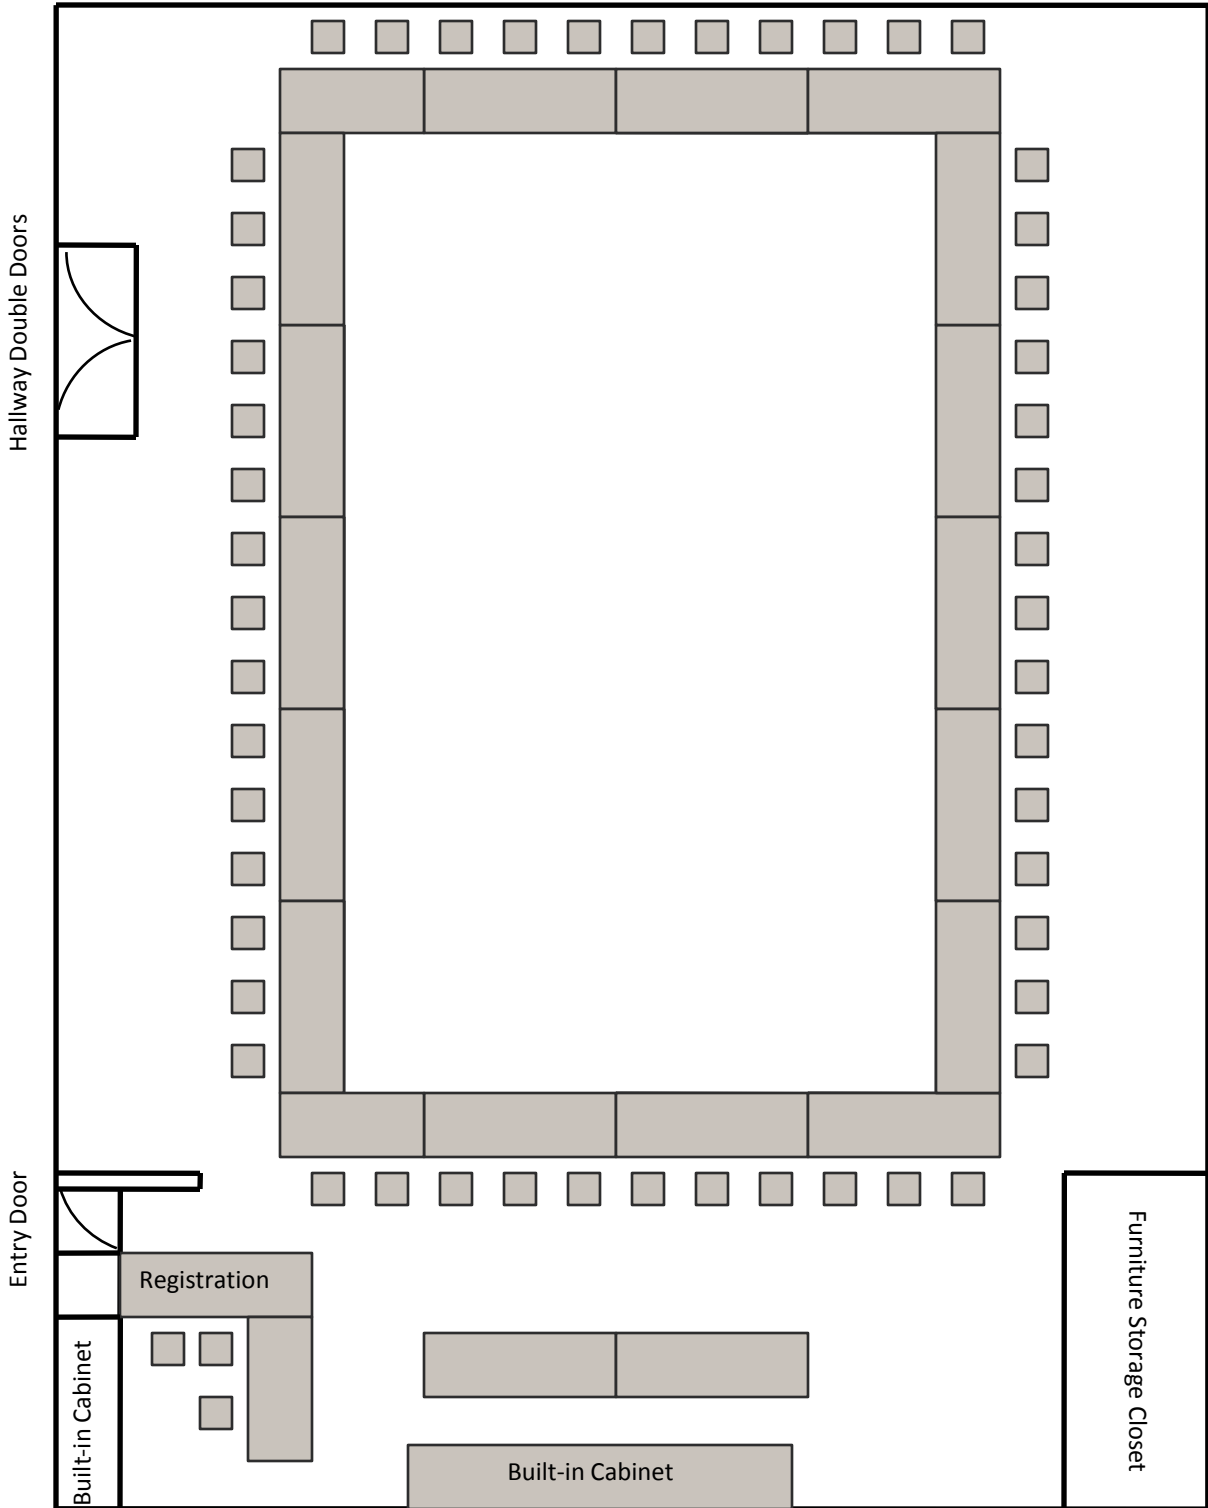

Hallway Double Doors

Entry Door

Key

-6 Ft Round

-8 Ft Table

-Chair

Comfortable
Max Chairs:
178

Hallway Double Doors

Entry Door

Comfortable
Max Chairs:
90

Hallway Double Doors

Entry Door

Key

-6 Ft Round -8 Ft Table -Chair

Comfortable
Max Chairs:
120

Hallway Double Doors

Entry Door

Comfortable
Max Chairs:
90

Key

 -6 Ft Round

 -8 Ft Table

 -Chair

Comfortable
Max Chairs:
52

Key

-  -6 Ft Round
-  -8 Ft Table
-  -Chair

Comfortable
Max Chairs:
41