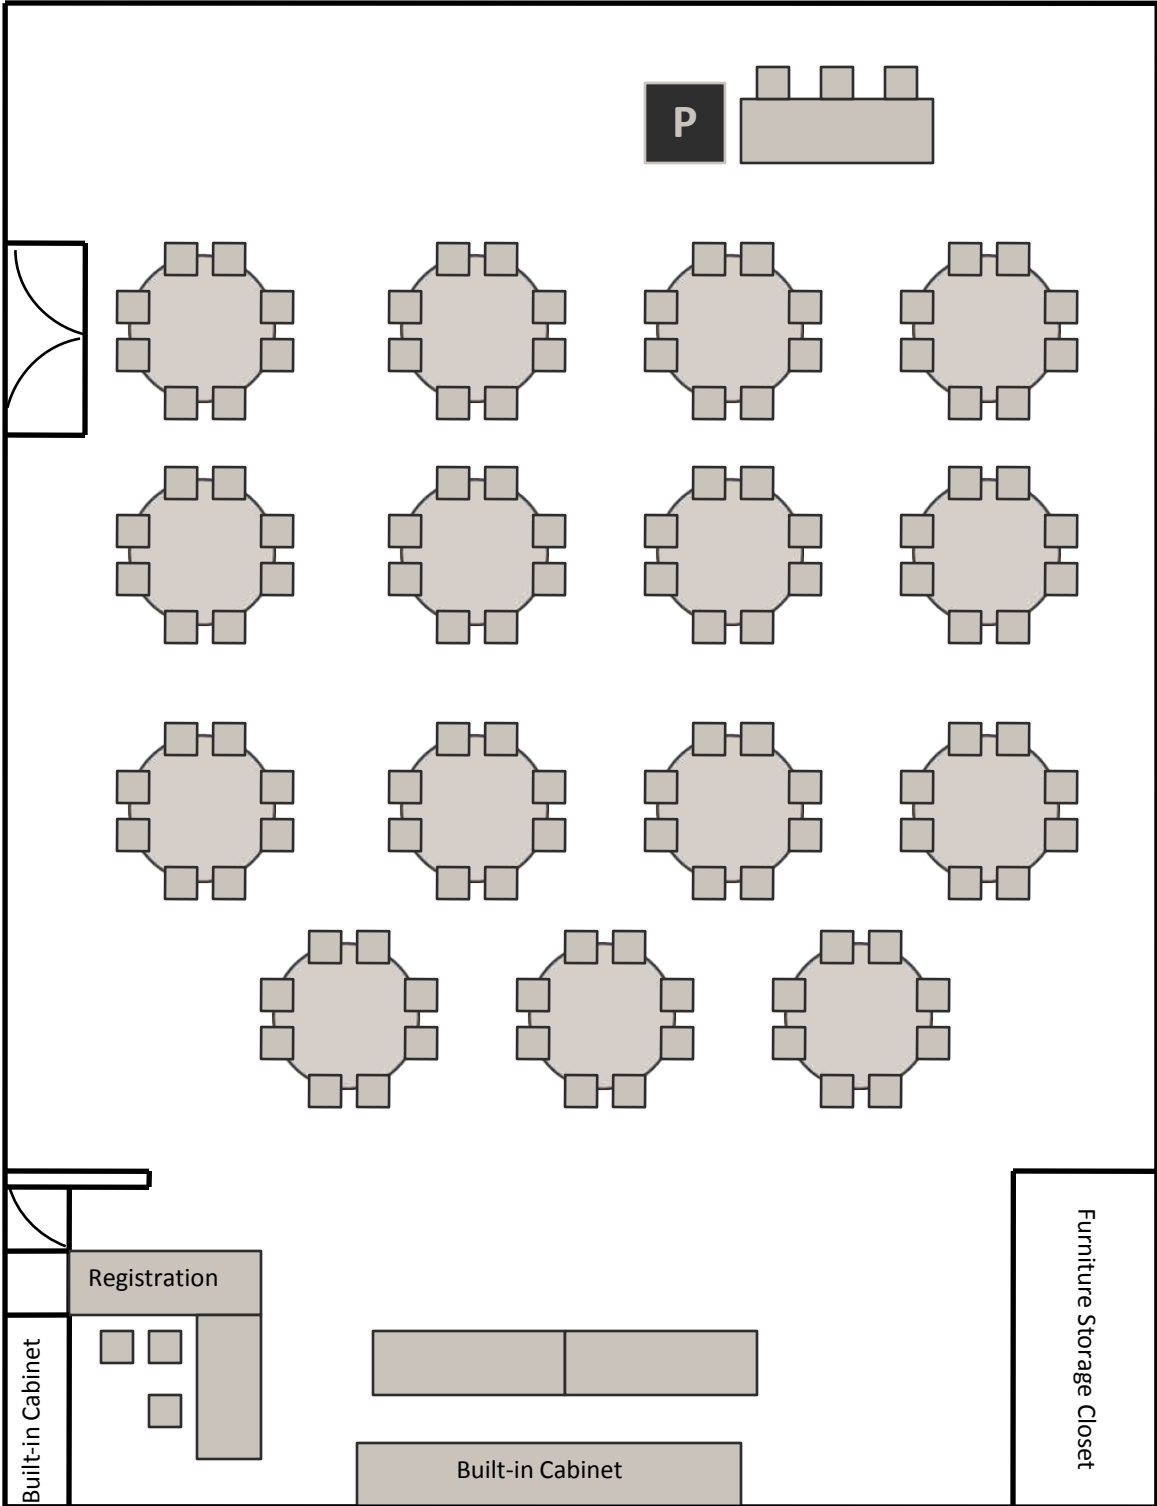

Hallway Double Doors

Entry Door

Key

-6 Ft Round

-8 Ft Table

-Chair

Comfortable
Max Chairs:
178

Hallway Double Doors

Entry Door

Comfortable
Max Chairs:
90

Hallway Double Doors

Entry Door

Key

-6 Ft Round -8 Ft Table -Chair

Comfortable
Max Chairs:
120

Hallway Double Doors

Entry Door

Comfortable
Max Chairs:
90

Key

 -6 Ft Round

 -8 Ft Table

 -Chair

Comfortable
Max Chairs:
52

Key

-  -6 Ft Round
-  -8 Ft Table
-  -Chair

Comfortable
Max Chairs:
41