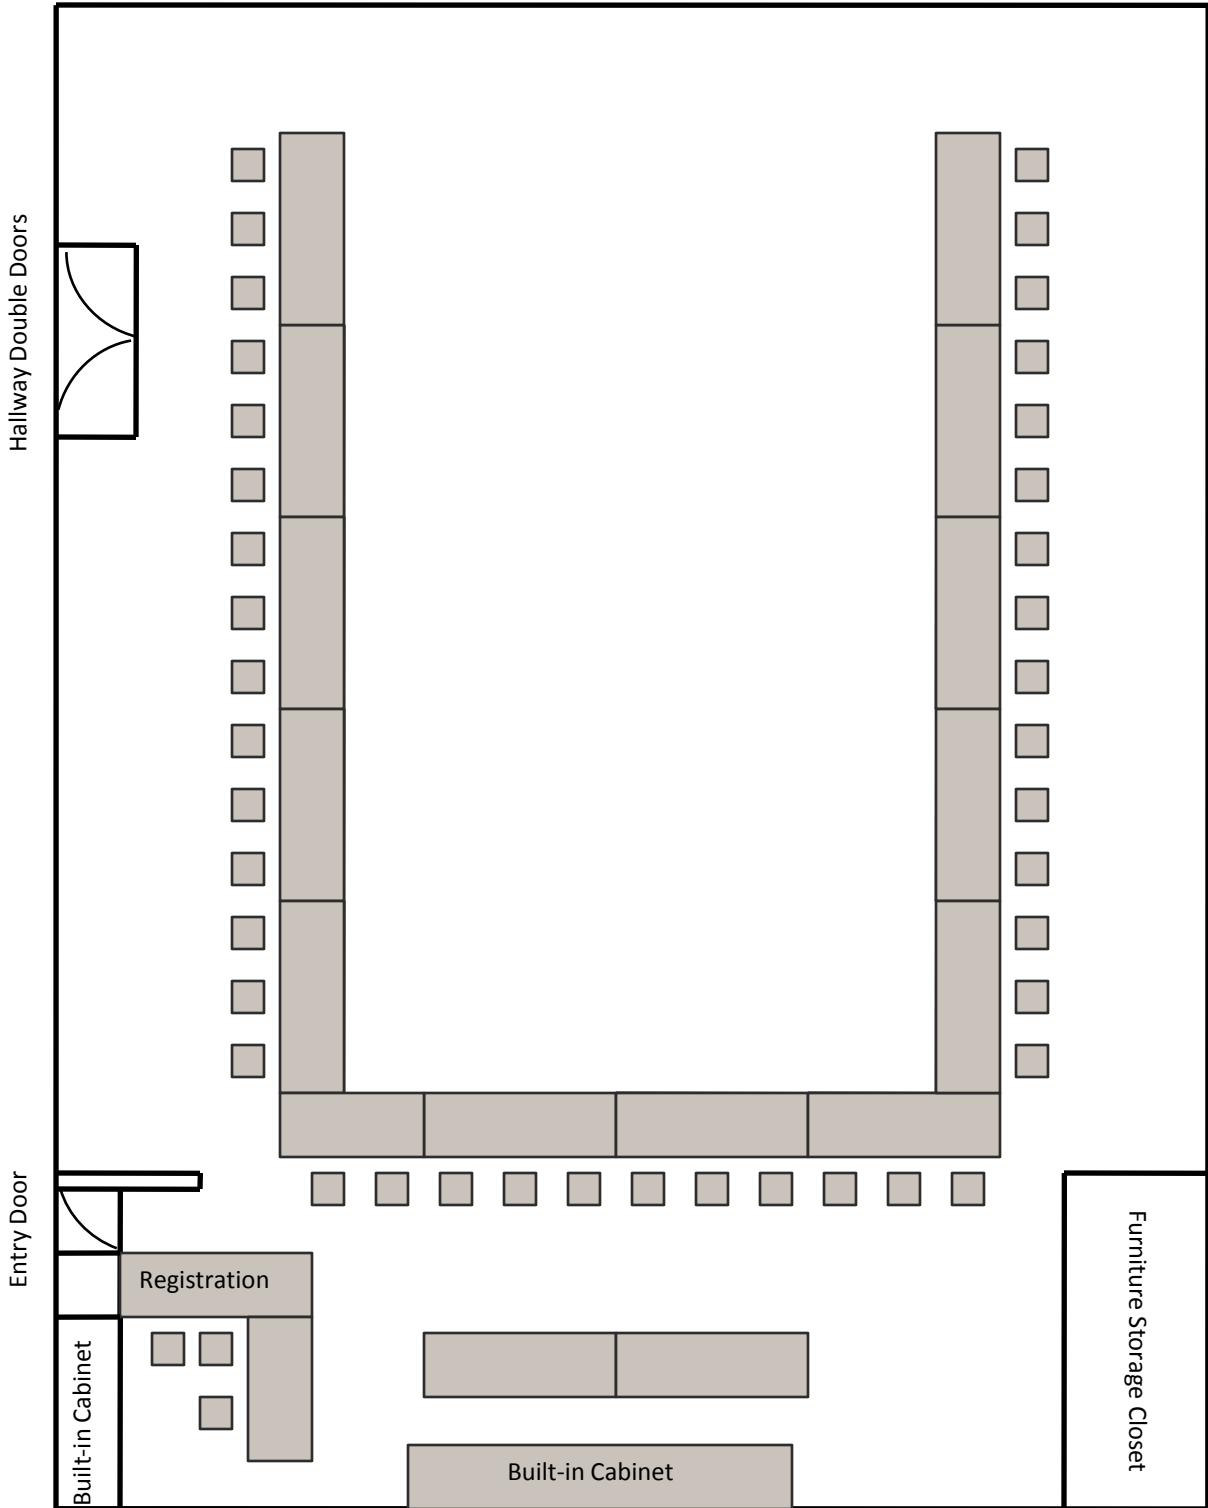

Hallway Double Doors

Entry Door

Key

-6 Ft Round

-8 Ft Table

-Chair

Comfortable
Max Chairs:
178

Hallway Double Doors

Entry Door

Comfortable
Max Chairs:
90

Hallway Double Doors

Entry Door

Key

-6 Ft Round -8 Ft Table -Chair

Comfortable
Max Chairs:
120

Hallway Double Doors

Entry Door

Comfortable
Max Chairs:
90

Key

 -6 Ft Round

 -8 Ft Table

 -Chair

Comfortable
Max Chairs:
52

Key

-  -6 Ft Round
-  -8 Ft Table
-  -Chair

Comfortable
Max Chairs:
41