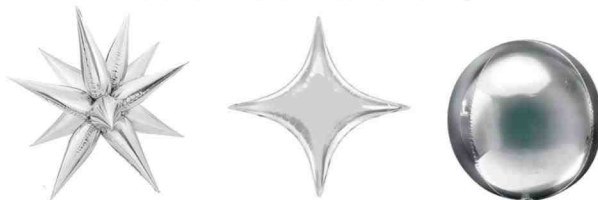

### Balloon Arches

**Classic Arch**  
8' x 8' Arch - \$370  
10' x 10' Arch - \$420  
12' x 12' Arch - \$470

**Organic Arch**  
8' x 8' Arch - \$600  
10' x 10' Arch - \$750  
12' x 12' Arch - \$900

### Balloon Garland

\*\* 20ft garland shown in picture

**Organic Balloon Garland**  
12 ft - \$300  
16 ft - \$400  
**\*\* 20 ft - \$500**

Can be installed on step & repeat, backdrop or walls.

**Add-on foil balloons - \$12 ea**

A.

B.

C.

D.

- A. 6' Column Latex Topper - \$100
  - B. 8' Column Latex Topper - \$125
  - C. 6' Bubble Column Star Topper - \$155
  - D. Crazy Tower - \$160
- Add your logo to the topper - \$60

Ask us about adding your logo!