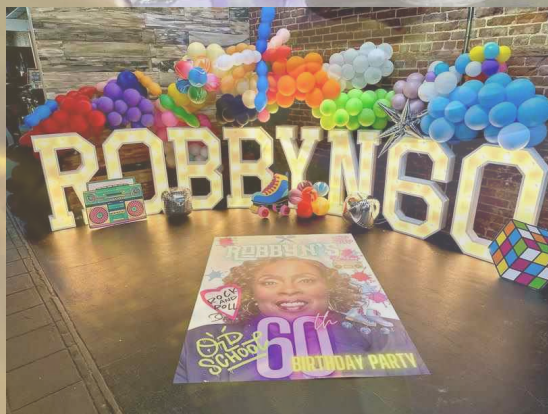

Prominent Events & Designs