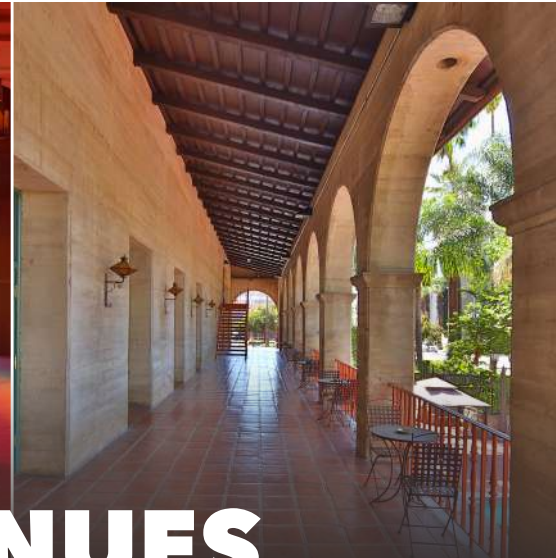

RIVERSIDE MUNICIPAL AUDITORIUM
3485 MISSION INN AVE, RIVERSIDE, CA 92501
(951.335.3463

**LEGENDARY VENUES,
EPIC EVENTS**

This restored Mission revival style venue inspires awe with its stained glass windows and beautiful exterior, making it the perfect location to host your next corporate event, private concert, wedding, reception, school dance or business meeting. Accommodating 25 to 1,730 guests, the Riverside Municipal Auditorium is located blocks from the Riverside Convention Center. Our talented staff handles every detail, so you don't have to!

With access to the world's greatest musical entertainment, full-service event production, state-of-the-art lighting and sound, custom menus and mixology, our this 20,637 square-foot venue will exceed expectations of even the most discerning guest. Featuring three unique spaces, from the intimate Garden Rooms to the spacious Music Hall and versatile Courtyard, Riverside Municipal Auditorium has an atmosphere that celebrates extraordinary hospitality and service.