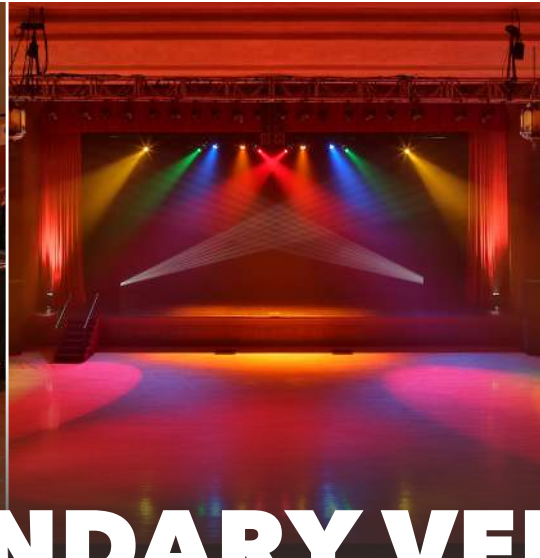

RIVERSIDE MUNICIPAL AUDITORIUM
3485 MISSION INN AVE, RIVERSIDE, CA 92501
(951.335.3463

**LEGENDARY VENUES,
EPIC EVENTS**

This restored Mission revival style venue inspires awe with its stained glass windows and beautiful exterior, making it the perfect location to host your next corporate event, private concert, wedding, reception, school dance or business meeting. Accommodating 25 to 1,730 guests, the Riverside Municipal Auditorium is located blocks from the Riverside Convention Center. Our talented staff handles every detail, so you don't have to!

With access to the world's greatest musical entertainment, full-service event production, state-of-the-art lighting and sound, custom menus and mixology, our this 20,637 square-foot venue will exceed expectations of even the most discerning guest. Featuring three unique spaces, from the intimate Garden Rooms to the spacious Music Hall and versatile Courtyard, Riverside Municipal Auditorium has an atmosphere that celebrates extraordinary hospitality and service.