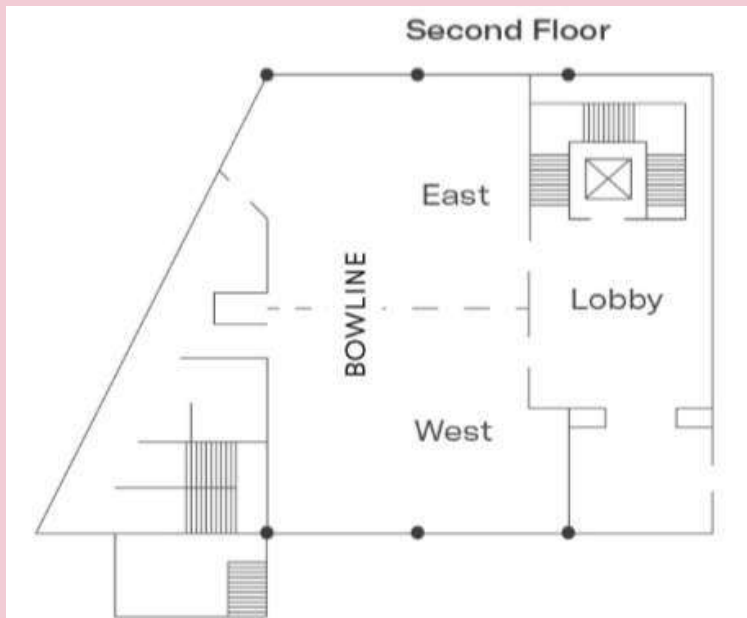

Hotel Highlights

- A short stroll from the U.S Naval Academy, St. John's college and Chesapeake Bay
- 215 guest rooms and suites
- Over 20,000 square feet of flexible event space
- Two on-site restaurants
- Complimentary wi-fi
- 24-hour fitness center
- Pet friendly

Floor Plans

Floor Plans

Floor Plans

MEETING ROOM	SQ. FOOTAGE	DIMENSIONS	THEATER	CLASSROOM	BANQUET	CONFERENCE
Square Reef Boardroom	289	25' x 16'	-	12	-	12
Atrium	2,724	80' x 46'	200	400	240	-
Regatta Ballroom	3,508	84' x 52'	500	270	380	-
Surgeon Meeting Room	785	28' x 50'	100	36	60	35
Stevedore's Meeting Room	1,819	57' x 37'	100	36	80	32
Stevedore's Meeting Room II	640	21' x 30.5'	40	30	40	24
Figure Eight Double Room	860	32' x 27'	40	18	40	20
Figure Eight Room	860	32' x 27'	40	18	40	20
Carrick Bend E/W	667	23' x 29'	55	35	40	20
Carrick Bend (Total)	980	46' x 29'	155	70	80	38
Bowline E/W	667	23' x 29'	55	35	40	20
Bowline (Total)	980	46' x 29'	110	70	100	38
Sheet Bend	1,096	46' x 33'	150	90	110	42
Camp SS Dining Room	442	26' x 17'	20	25	-	-