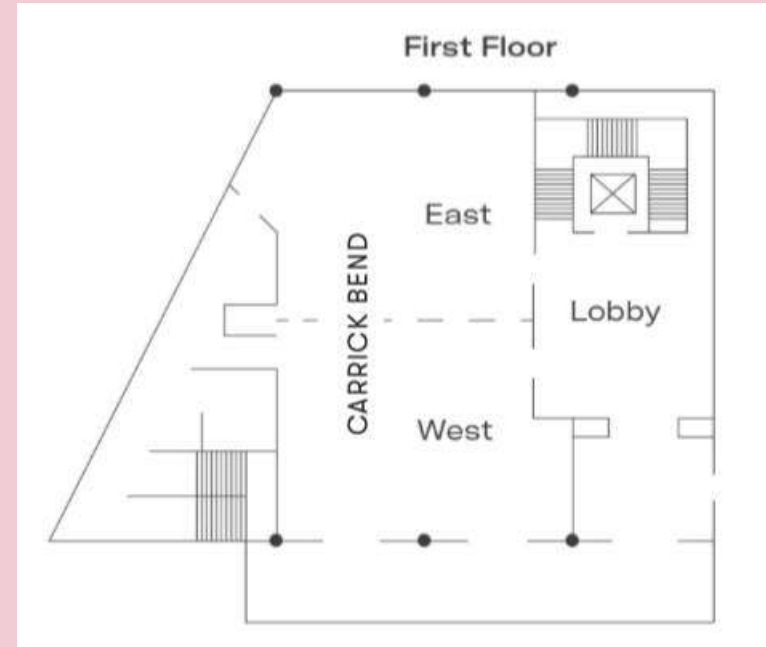

Hotel Highlights

- A short stroll from the U.S Naval Academy, St. John's college and Chesapeake Bay
- 215 guest rooms and suites
- Over 20,000 square feet of flexible event space
- Two on-site restaurants
- Complimentary wi-fi
- 24-hour fitness center
- Pet friendly

Floor Plans

Floor Plans

Floor Plans

MEETING ROOM	SQ. FOOTAGE	DIMENSIONS	THEATER	CLASSROOM	BANQUET	CONFERENCE
Square Reef Boardroom	289	25' x 16'	-	12	-	12
Atrium	2,724	80' x 46'	200	400	240	-
Regatta Ballroom	3,508	84' x 52'	500	270	380	-
Surgeon Meeting Room	785	28' x 50'	100	36	60	35
Stevedore's Meeting Room	1,819	57' x 37'	100	36	80	32
Stevedore's Meeting Room II	640	21' x 30.5'	40	30	40	24
Figure Eight Double Room	860	32' x 27'	40	18	40	20
Figure Eight Room	860	32' x 27'	40	18	40	20
Carrick Bend E/W	667	23' x 29'	55	35	40	20
Carrick Bend (Total)	980	46' x 29'	155	70	80	38
Bowline E/W	667	23' x 29'	55	35	40	20
Bowline (Total)	980	46' x 29'	110	70	100	38
Sheet Bend	1,096	46' x 33'	150	90	110	42
Camp SS Dining Room	442	26' x 17'	20	25	-	-