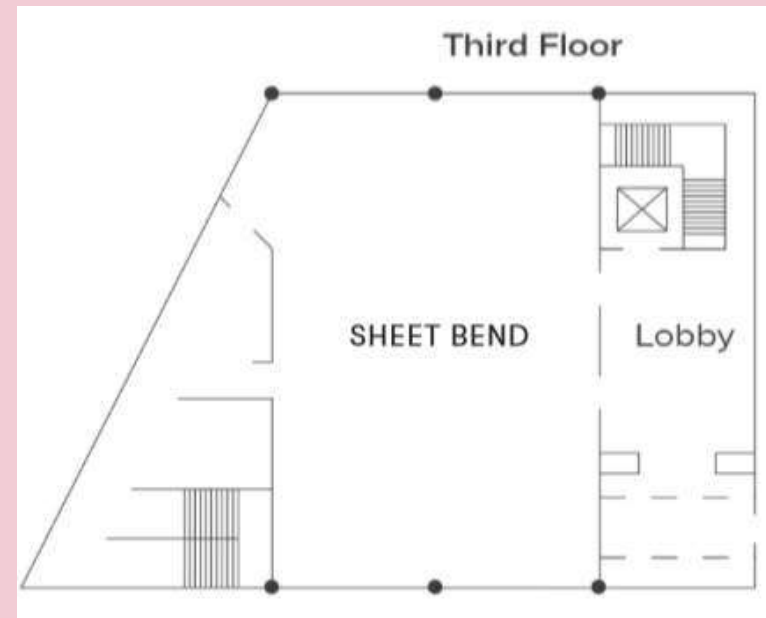

Floor Plans

Floor Plans

Floor Plans

MEETING ROOM	SQ. FOOTAGE	DIMENSIONS	THEATER	CLASSROOM	BANQUET	CONFERENCE
Square Reef Boardroom	289	25' x 16'	-	12	-	12
Atrium	2,724	80' x 46'	200	400	240	-
Regatta Ballroom	3,508	84' x 52'	500	270	380	-
Surgeon Meeting Room	785	28' x 50'	100	36	60	35
Stevedore's Meeting Room	1,819	57' x 37'	100	36	80	32
Stevedore's Meeting Room II	640	21' x 30.5'	40	30	40	24
Figure Eight Double Room	860	32' x 27'	40	18	40	20
Figure Eight Room	860	32' x 27'	40	18	40	20
Carrick Bend E/W	667	23' x 29'	55	35	40	20
Carrick Bend (Total)	980	46' x 29'	155	70	80	38
Bowline E/W	667	23' x 29'	55	35	40	20
Bowline (Total)	980	46' x 29'	110	70	100	38
Sheet Bend	1,096	46' x 33'	150	90	110	42
Camp SS Dining Room	442	26' x 17'	20	25	-	-