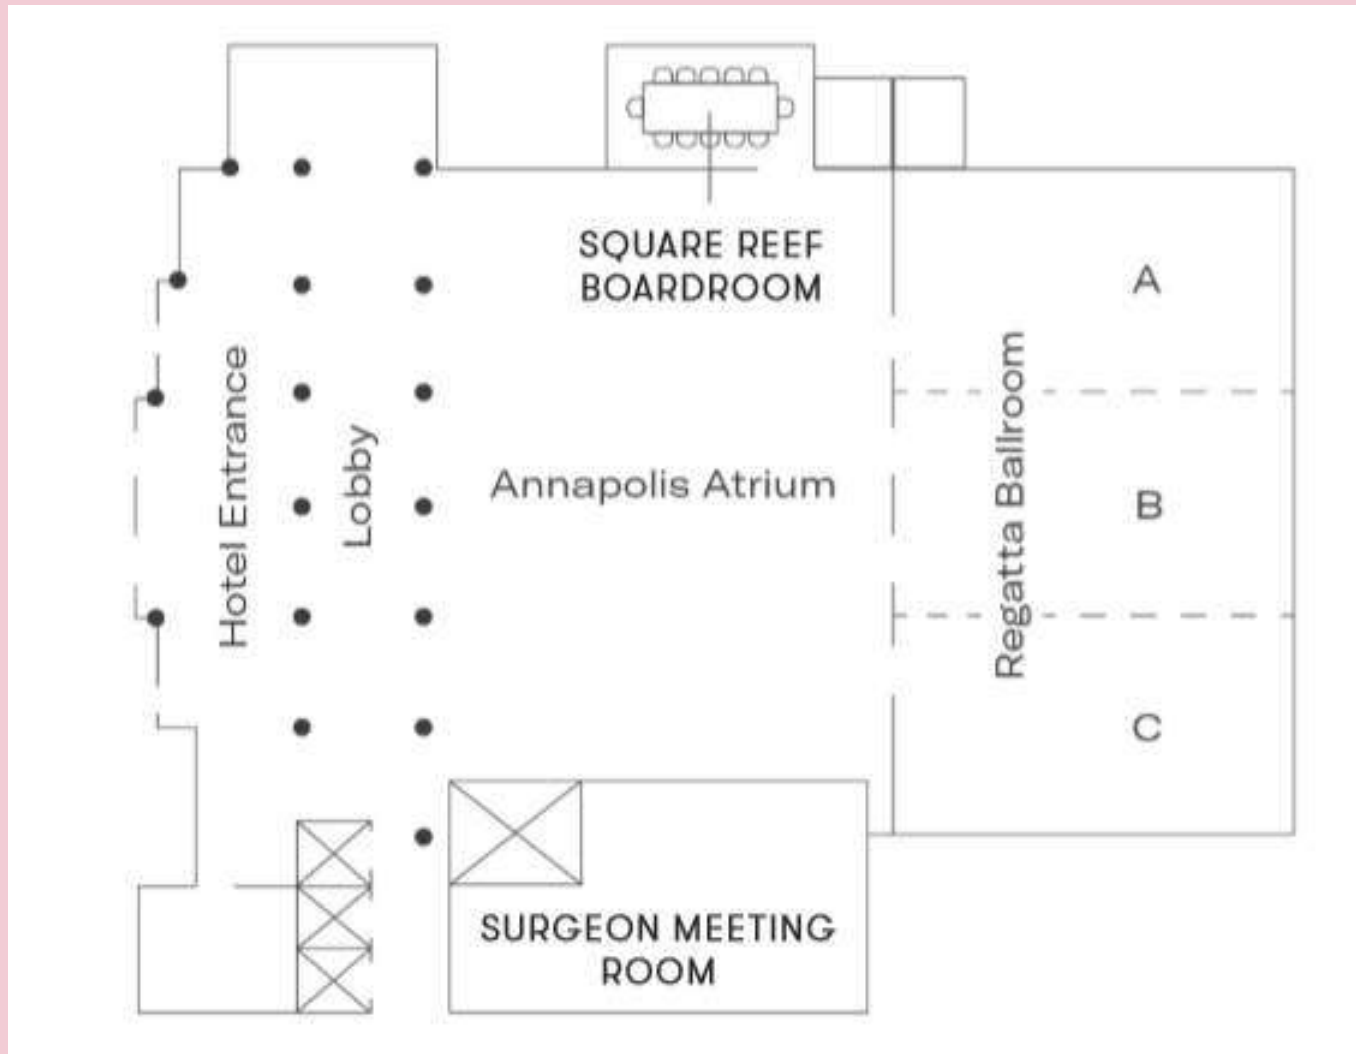

Weddings at Graduate Hotels

Graduate[®]
HOTELS

Say "I Do" In Style

For your special day and all the celebrations surrounding it, we have the perfect event space to make your wedding day memorable. For small or larger groups, our flexible event space can accommodate from 20 to 500 guests. With nautically-inspired ballrooms to smaller spaces for intimate receptions, we have a spot that is just right for you to toast tying the knot.

Hotel Highlights

- A short stroll from the U.S Naval Academy, St. John's college and Chesapeake Bay
- 215 guest rooms and suites
- Over 20,000 square feet of flexible event space
- Two on-site restaurants
- Complimentary wi-fi
- 24-hour fitness center
- Pet friendly

Floor Plans

Floor Plans

Floor Plans

MEETING ROOM	SQ. FOOTAGE	DIMENSIONS	THEATER	CLASSROOM	BANQUET	CONFERENCE
Square Reef Boardroom	289	25' x 16'	-	12	-	12
Atrium	2,724	80' x 46'	200	400	240	-
Regatta Ballroom	3,508	84' x 52'	500	270	380	-
Surgeon Meeting Room	785	28' x 50'	100	36	60	35
Stevedore's Meeting Room	1,819	57' x 37'	100	36	80	32
Stevedore's Meeting Room II	640	21' x 30.5'	40	30	40	24
Figure Eight Double Room	860	32' x 27'	40	18	40	20
Figure Eight Room	860	32' x 27'	40	18	40	20
Carrick Bend E/W	667	23' x 29'	55	35	40	20
Carrick Bend (Total)	980	46' x 29'	155	70	80	38
Bowline E/W	667	23' x 29'	55	35	40	20
Bowline (Total)	980	46' x 29'	110	70	100	38
Sheet Bend	1,096	46' x 33'	150	90	110	42
Camp SS Dining Room	442	26' x 17'	20	25	-	-