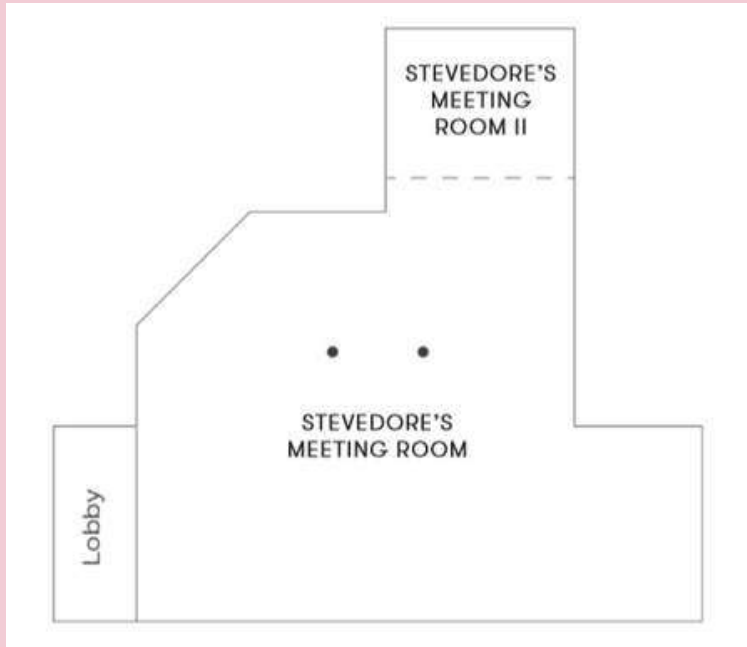

Hotel Highlights

- A short stroll from the U.S Naval Academy, St. John's college and Chesapeake Bay
- 215 guest rooms and suites
- Over 20,000 square feet of flexible event space
- Two on-site restaurants
- Complimentary wi-fi
- 24-hour fitness center
- Pet friendly

Floor Plans

Floor Plans

Floor Plans

MEETING ROOM	SQ. FOOTAGE	DIMENSIONS	THEATER	CLASSROOM	BANQUET	CONFERENCE
Square Reef Boardroom	289	25' x 16'	-	12	-	12
Atrium	2,724	80' x 46'	200	400	240	-
Regatta Ballroom	3,508	84' x 52'	500	270	380	-
Surgeon Meeting Room	785	28' x 50'	100	36	60	35
Stevedore's Meeting Room	1,819	57' x 37'	100	36	80	32
Stevedore's Meeting Room II	640	21' x 30.5'	40	30	40	24
Figure Eight Double Room	860	32' x 27'	40	18	40	20
Figure Eight Room	860	32' x 27'	40	18	40	20
Carrick Bend E/W	667	23' x 29'	55	35	40	20
Carrick Bend (Total)	980	46' x 29'	155	70	80	38
Bowline E/W	667	23' x 29'	55	35	40	20
Bowline (Total)	980	46' x 29'	110	70	100	38
Sheet Bend	1,096	46' x 33'	150	90	110	42
Camp SS Dining Room	442	26' x 17'	20	25	-	-