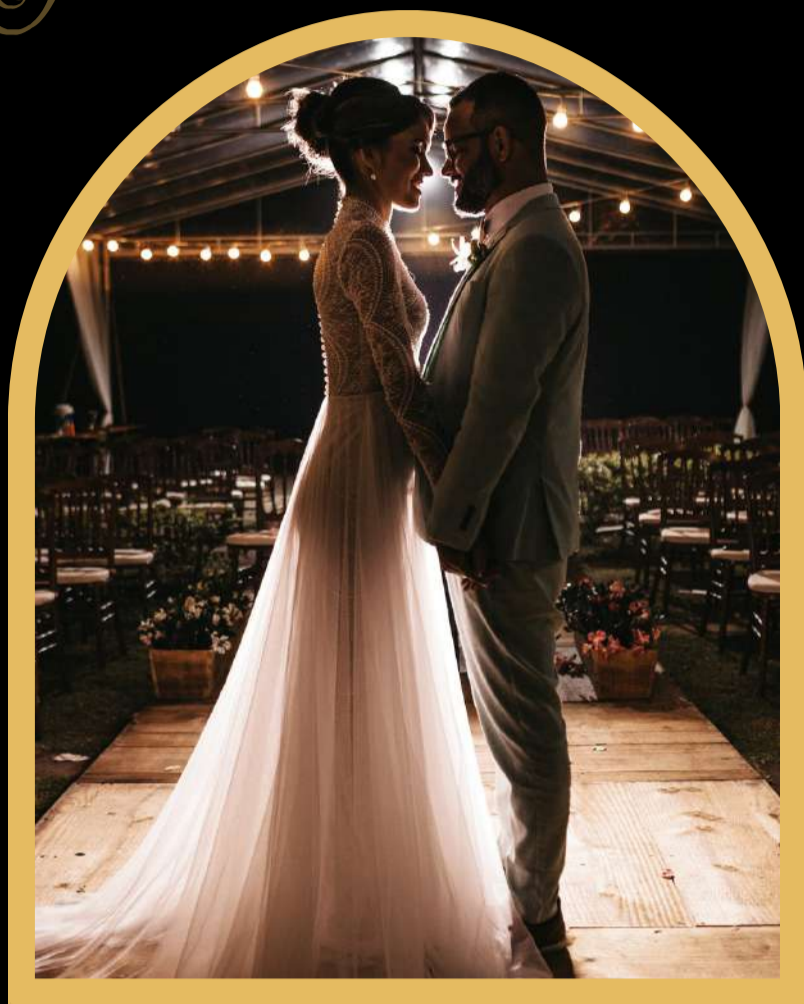

Diamond Packages

ALL INCLUSIVE

AGAVE 75 GUESTS

$27,750 ++

GARDEN 100 GUESTS

$32,500 ++