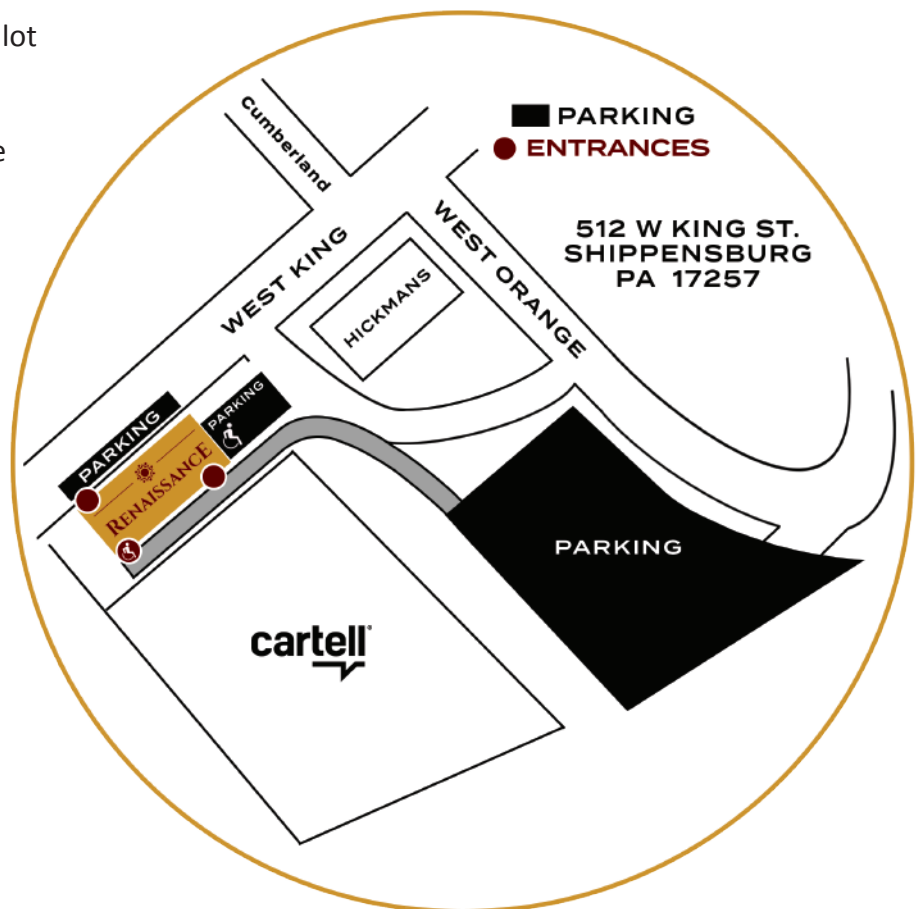

Route 81

Coming from the north:

Take 81 South to Exit 29 (King Street exit)
Turn right onto West Walnut Bottom Rd (PA-174)
Travel 1.3 miles
Turn left onto East Orange Street
Travel 1.6 miles
Go straight into the Renaissance parking lot
or continue up to West King street
Turn left onto West King Street
Travel 300 feet past Hickman Automotive
Renaissance is on the left

Route 81

Coming from the south:

Take 81 North to Exit 24 (Fayette Street exit)
Turn left onto Olde Scotland Road
Travel 1.9 miles
Turn left onto Fayette Street
Travel 0.6 miles
Turn left onto West Orange Street
Travel 0.4 miles
Go straight into the Renaissance parking lot
or continue up to West King Street
Turn left onto West King Street
Travel 300 feet past Hickman Automotive
Renaissance is on the left

Route 11

Coming from the north:

Continue on 11 South (East & West King Street)
East King will turn into West King Street
Go 300 feet past Hickman Automotive
Renaissance is on the left
or before Hickman Automotive
Turn left onto West Orange Street
Travel 400 feet
Turn right into Renaissance parking lot

Route 11

Coming from the south:

Continue on 11 North (West King Street)
Go past Shively Motors
Travel 400 feet
Renaissance is on the right
or go past Renaissance
Turn right onto West Orange Street
Travel 400 feet
Turn right into Renaissance parking lot

ADDRESS:
512 West King Street
Shippensburg, PA 17257
ren-events.com
info@ren-events.com

RENAISSANCE
EVENTS FACILITY