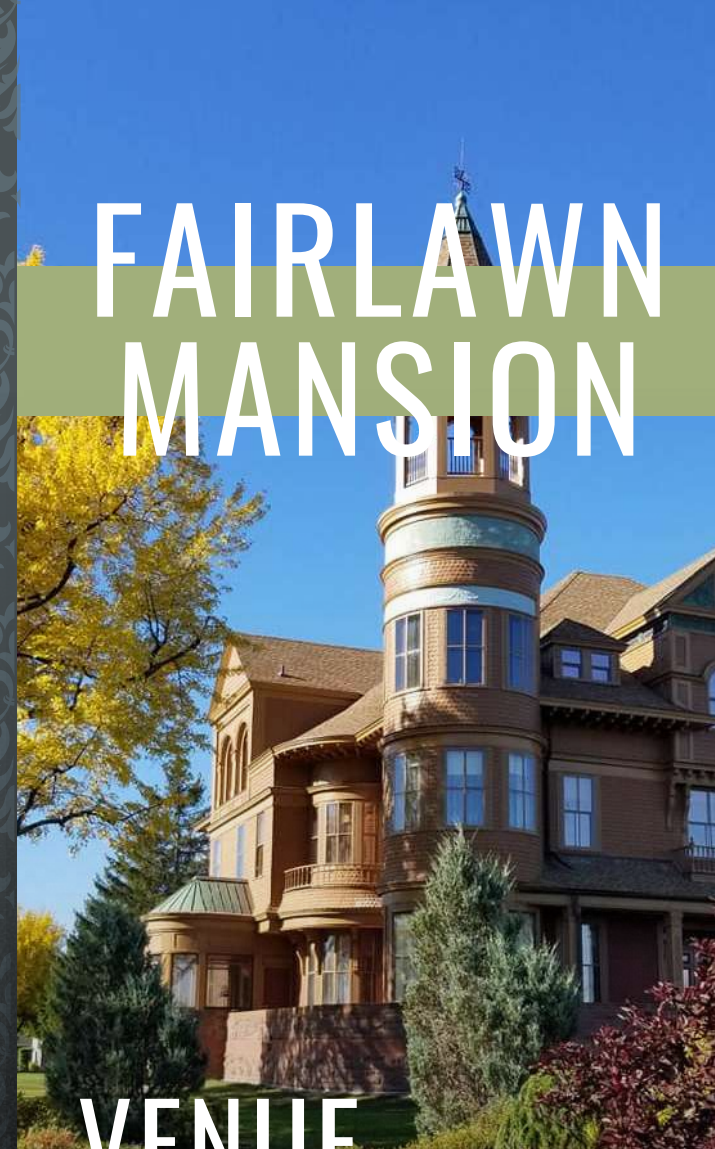

# ADD A TOUCH OF GRANDEUR TO YOUR GATHERING

Fairlawn Mansion is the perfect venue for any intimate gathering. The intricate woodwork, lavish décor, and opulent finishings add a touch of historic beauty to your event. The entire first floor has been restored to its original grandeur, with hand-painted ceilings and genuine Oxford wool carpets.

# FAIRLAWN MANSION