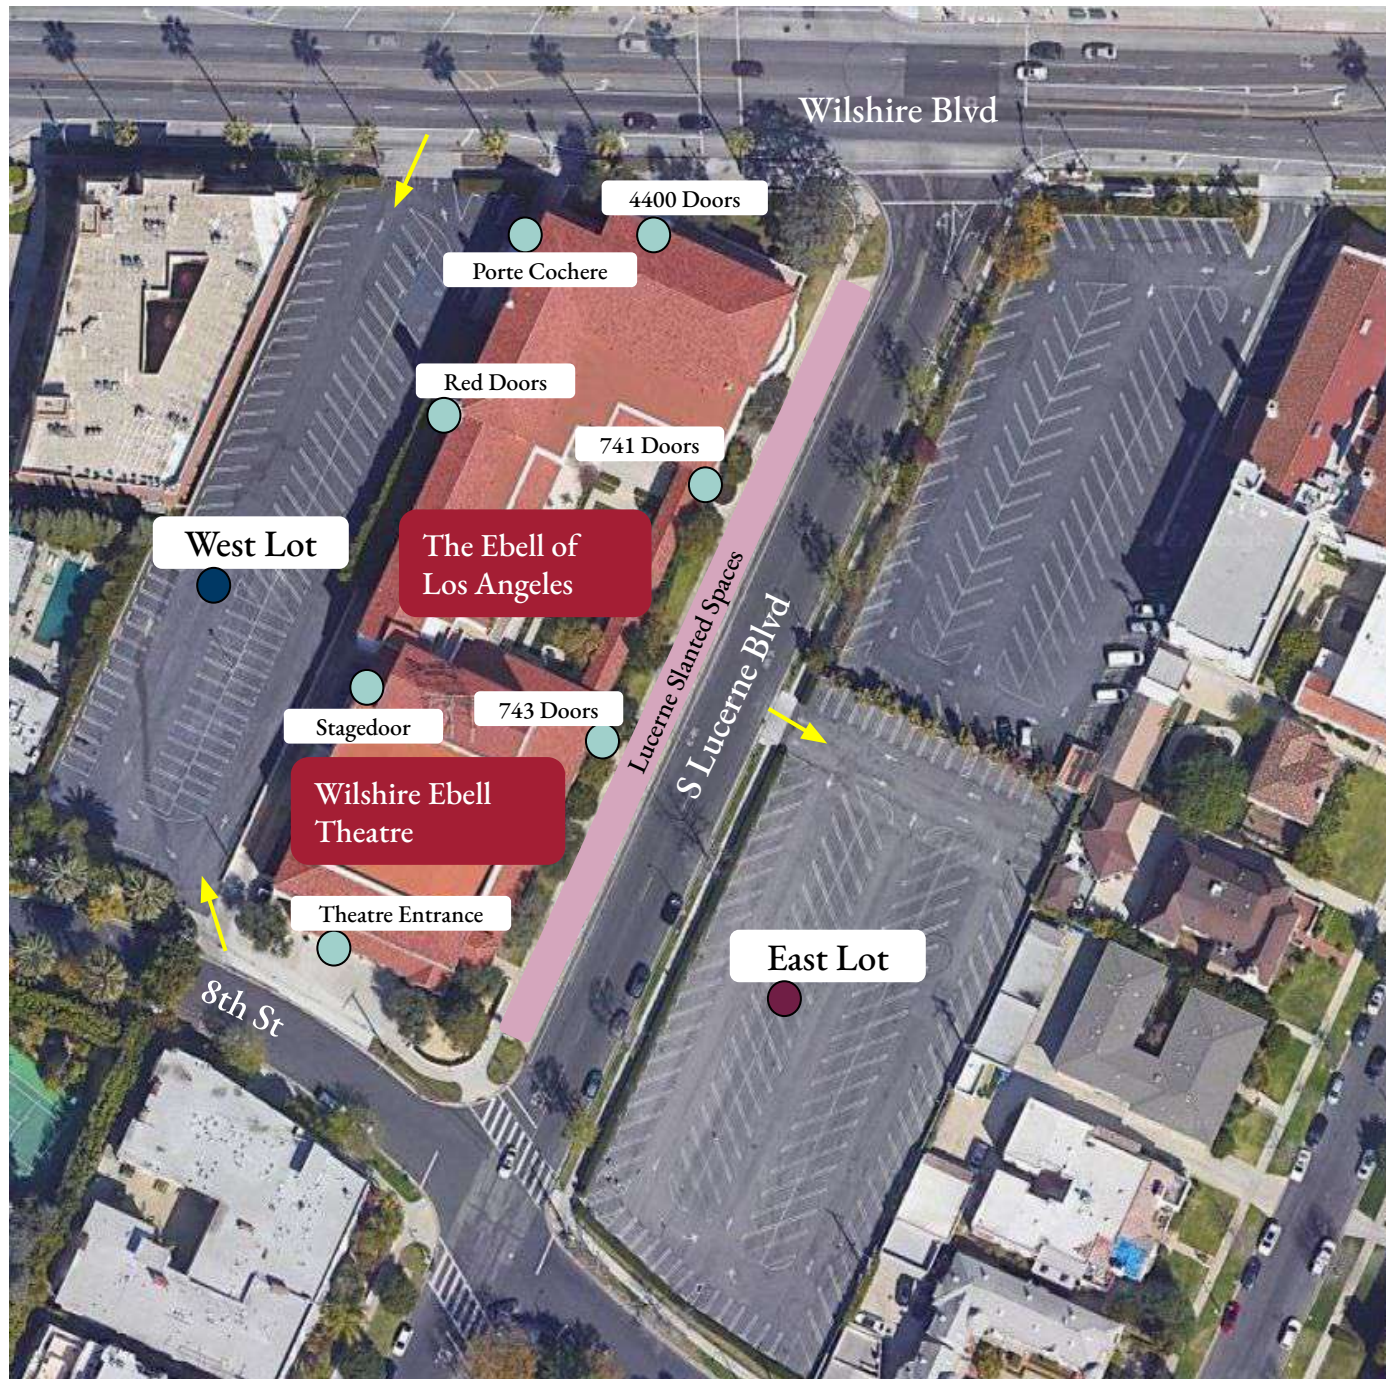

# THE EBELL OF LOS ANGELES

- West Lot: 106 spaces.  
Entrances off Wilshire Blvd. and 8th St. Access to Porte Cochere entrance for load-in.
- East Lot: 148 spaces.  
Entrance off S Lucerne St.
- Lucerne slanted spaces: 27 spaces