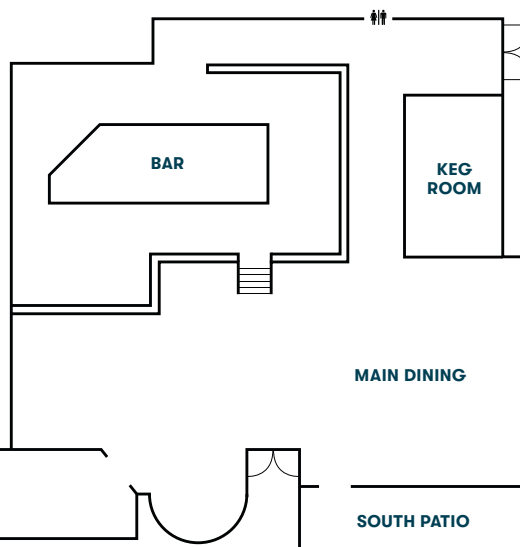

AVAILABILITY + PRICING

Interested in learning more about this venue? Please contact (858) 228-9288 or events@belmontpark.com.