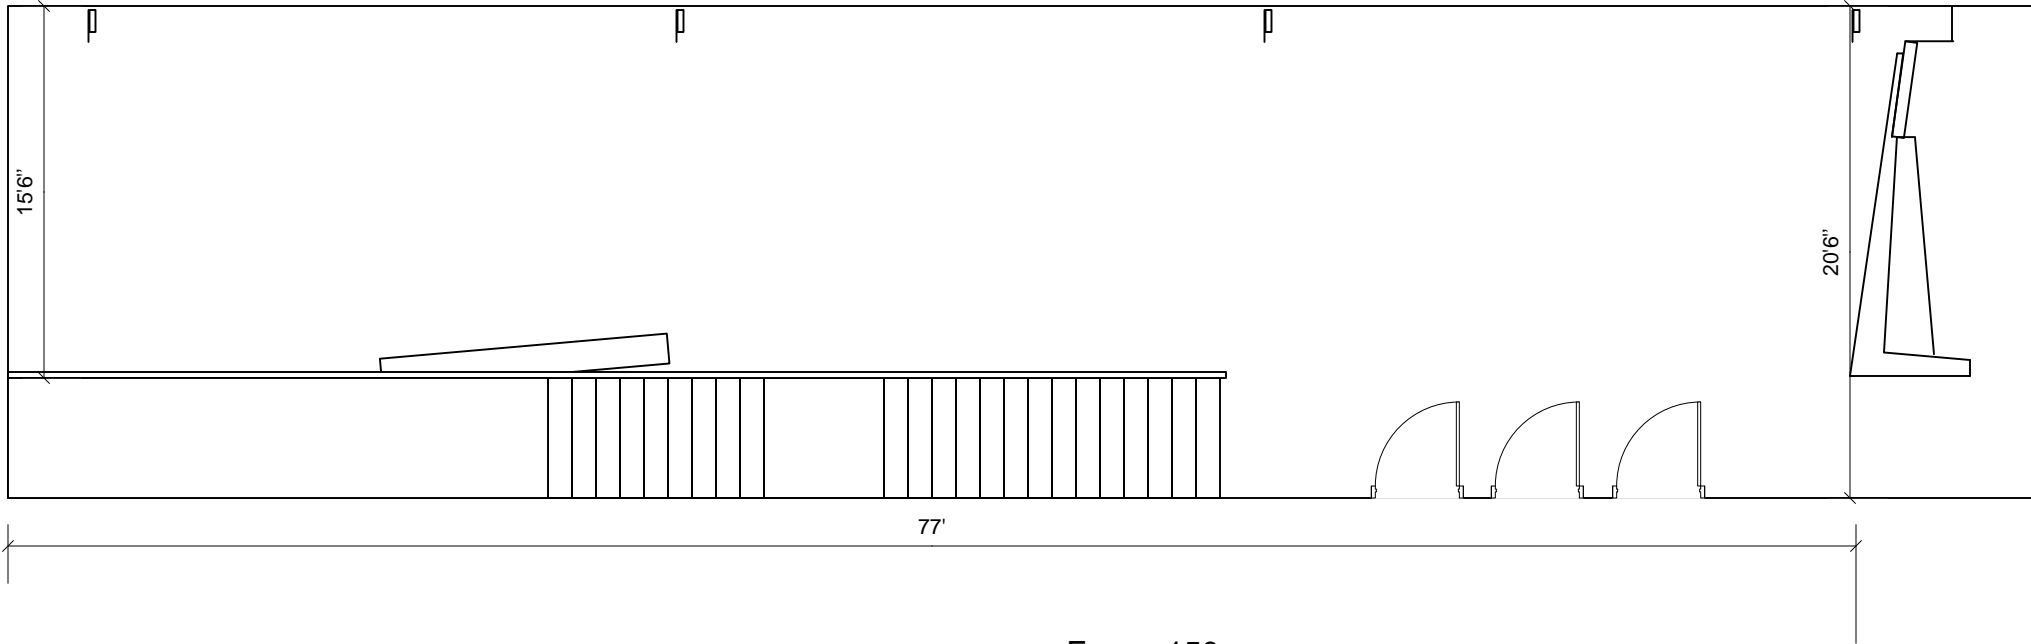

4'-0"

3'-6"

+16"

56'-0"

12'-0"

3'-6"

4'-0"

Seating - 120

Bldv Provencher

156"

206"

77'

Foyer 150 pers.

LE STUDIO 110 pers.

Bvd Provencher

LE STUDIO 110 pers.

Grid 4' X 4' a 15' du sol

Blvd Provencher