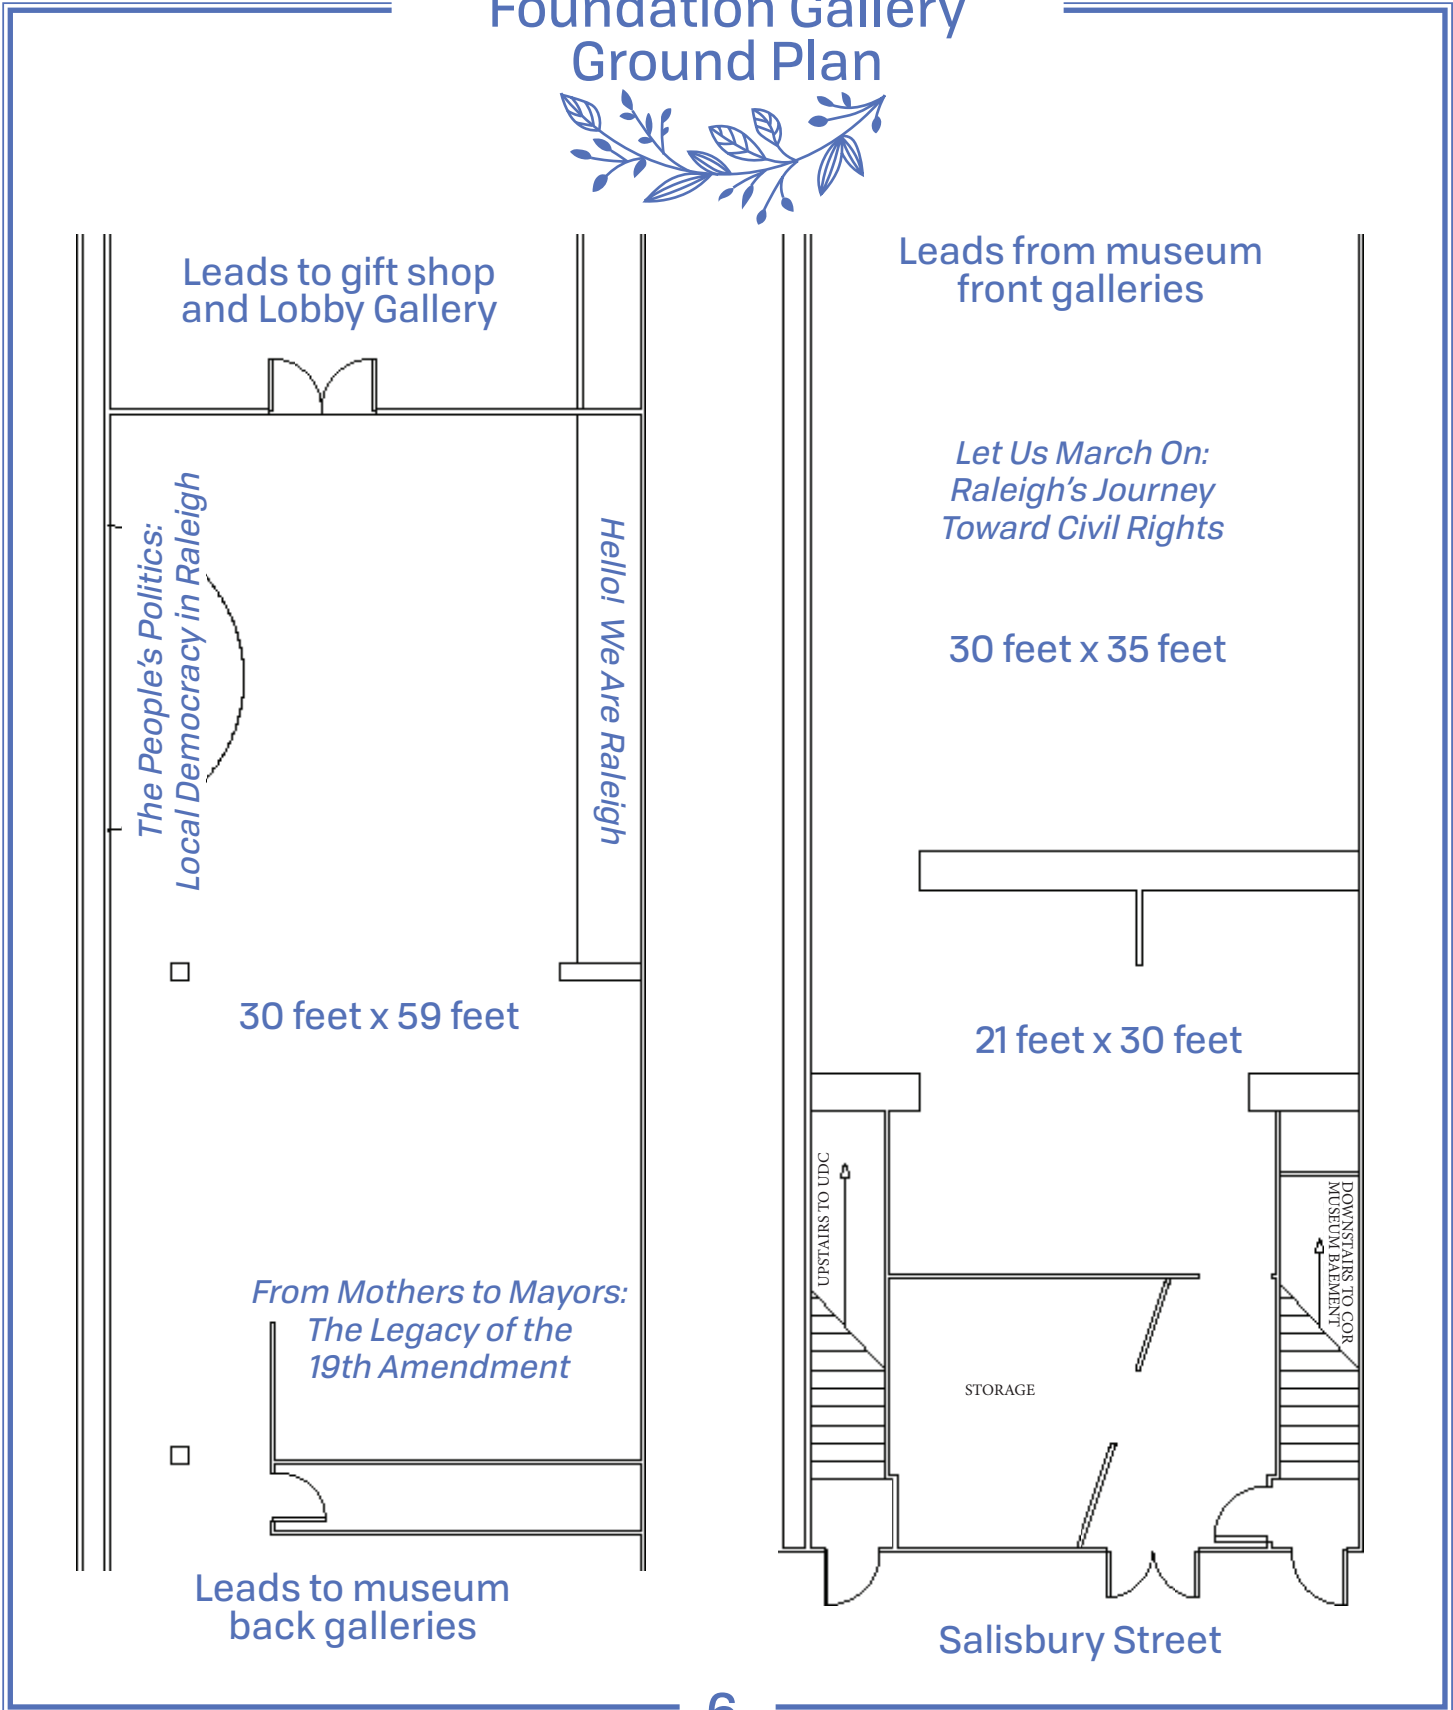

Lobby Gallery Ground Plan

Fayetteville Street

Leads into gift shop and
A.J. Fletcher Foudation Gallery

A.J. Fletcher Foundation Gallery

Rental of the A.J. Fletcher Gallery automatically includes the Museum's Lobby Gallery at no additional fee.

Available Monday-Sunday from 4pm-midnight;
Sunday mornings 8am-12pm

Guest accommodation:
150 guests for cocktail settings
120 guests for seated events

Weekend Pricing (Friday, Saturday, Sunday)
\$750 flat rate for 4 hours; \$1,000 flat rate for 6 hours
\$1,200 flat rate for 8 hours; \$225 per hour a la carte

Weekday Rental Pricing (Monday-Thursday) \$125 per hour

A.J. Fletcher Foundation Gallery Ground Plan

Woman's Club of Raleigh Classroom

Available Monday-Sunday from 8am-midnight

Guest accommodation:
50 seated guests