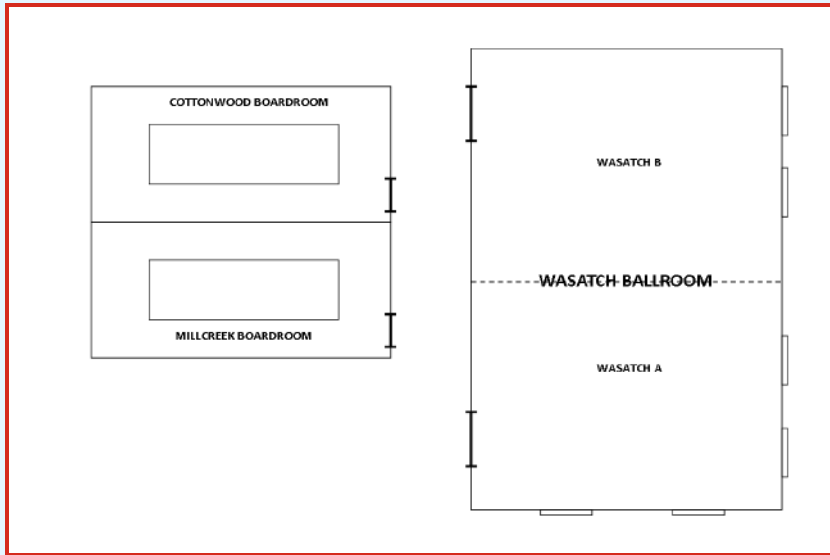

Hilton Garden Inn Salt Lake City Airport
4975 Wiley Post Way
Salt Lake City, Utah 84116
Tel: 801.519.9000
Fax: 801.519.9001
saltlakecityairport.hgi.com

Please contact us to coordinate your event!
Sara Tagliarino, Director of Sales
sara.tagliarino@concordhotels.com
801-606-1424

Room Capacities	Area (ft)	Dimensions	Banquet	Theatre	Conference	Classroom	Reception	U-Shape
Wasatch Ballroom	2072	28x74x12'	130	200	50	100	130	60
Wasatch A	1036	28x37x12'	60	100	25	45	60	30
Wasatch B	1036	28x37x12'	60	100	25	45	60	30
Millcreek Boardroom	364	14x26x12'	—	—	12	—	—	—
Cottonwood Boardroom	364	14x26x12'	—	—	12	—	—	—
Conservatory	391	23x17x11'	—	—	14	—	—	—

MEETINGS & SPECIAL EVENTS MADE EASY

Special occasions, large meetings, weddings, parties, celebrations — at the Hilton Garden Inn Salt Lake City Airport, we know how important they are and we know how to make them rewarding and memorable!

- Full on-site catering with multiple options for breakfast, lunch, dinner and more!
- In-house Audio/Visual equipment available for rent
- Bundled pricing options offered!
- All meeting rooms come with a complimentary water station, & wi-fi access.