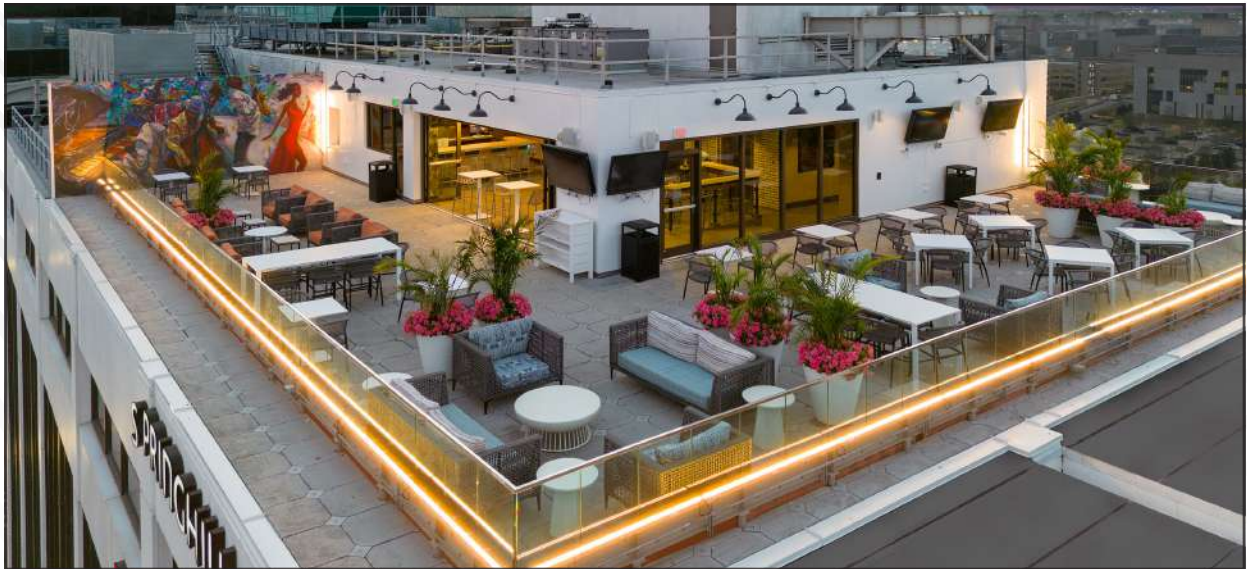

VUE

EXPERIENCE THE VUE

Introducing VUE, an unparalleled rooftop bar experience at the historic former ODECO office building. Located on penthouse level of the SpringHill Suites & TownePlace Suites by Marriott New Orleans Downtown/Canal Street at 1600 Canal, VUE features panoramic views of New Orleans, Vieux Carre and the Mississippi River. Host a VIP event, or live like a local and meet and mingle with friends or colleagues in this posh city spot. Grab a delicious cocktail while taking in the hottest new VUE of the city.

AMENITIES

Breathtaking Views | Capacity for 110 Seated | Rich Diversity of Liquor Collections
Batch & Custom Drinks Available | Outside Food Option is Available with Licensed Caterer

SPACE RENTAL

Sunday-Thursday
Rental: \$1,000
Beverage Minimum: \$1,000