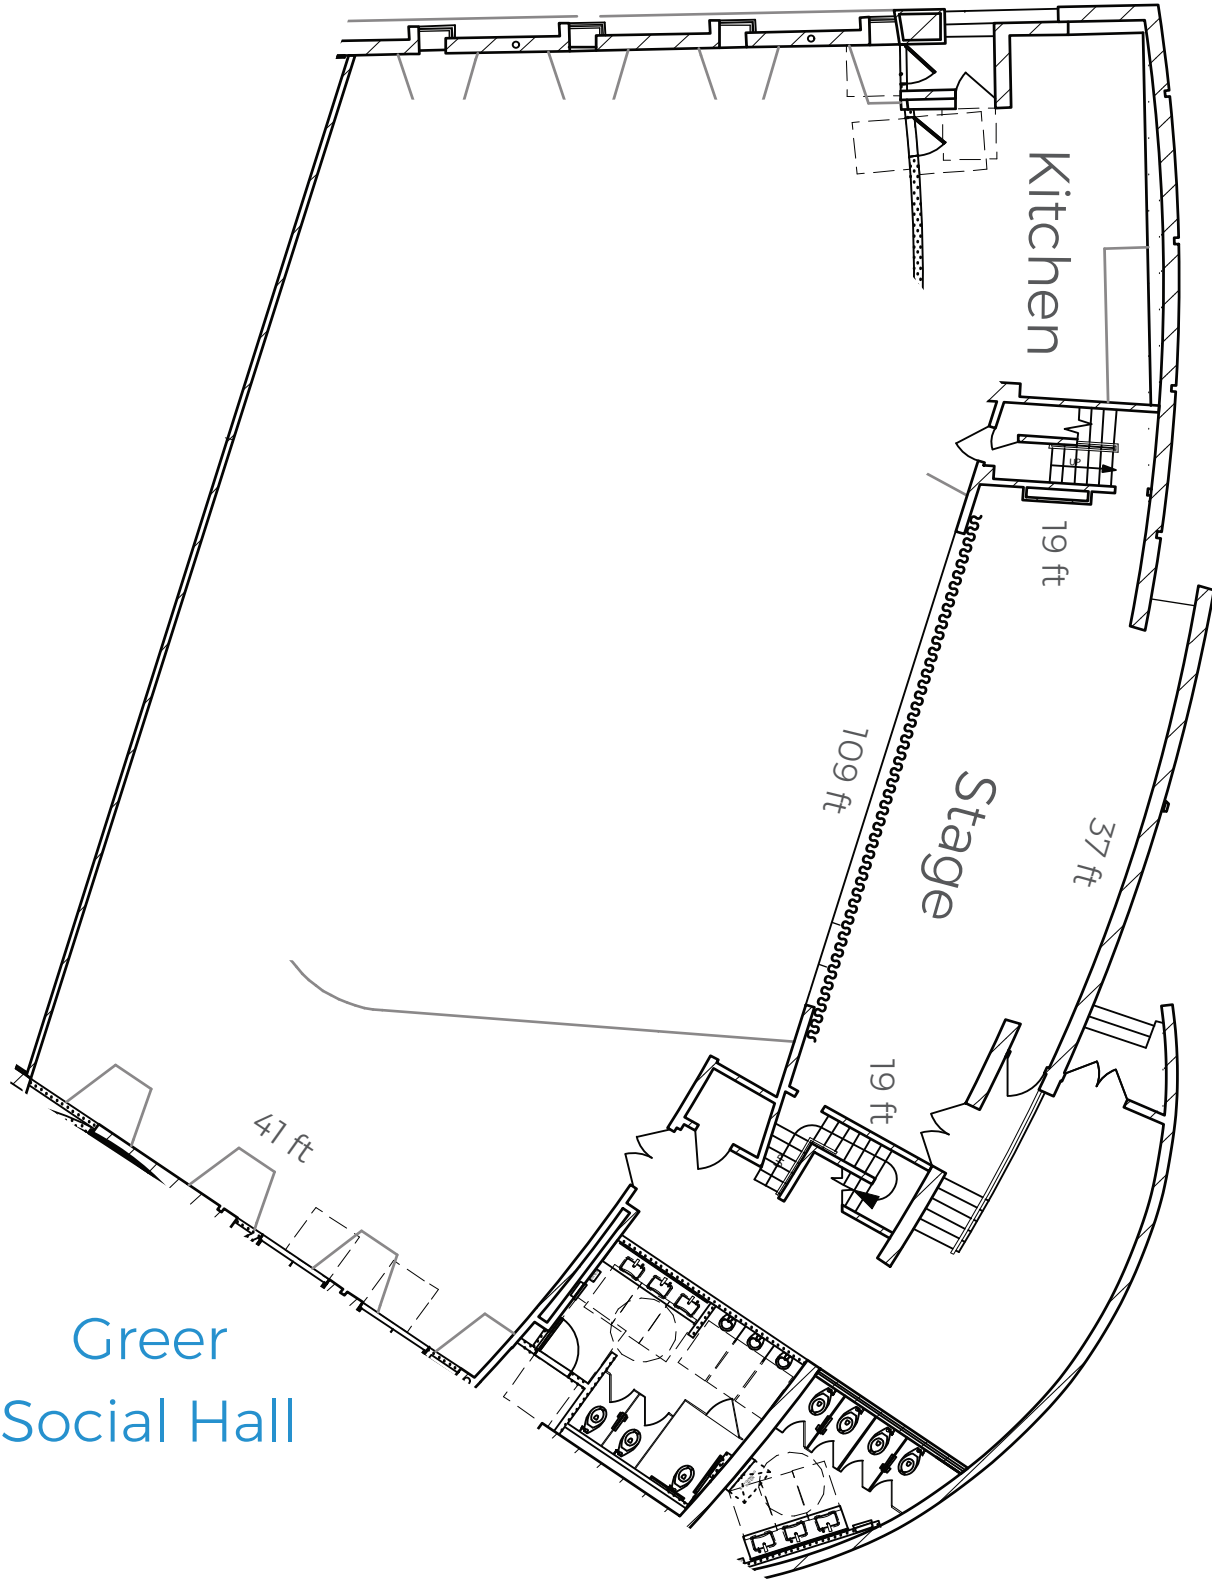

Venues at 300 North Clark Drive

- Belle Chapel
- Corwin Family Sanctuary
- Greer Social Hall
- Courtyard
- Foyer

Venues at 300 North Clark Drive

Greer
Social Hall

Venues at 300 North Clark Drive

Corwin
Family
Sanctuary

Venues at 300 North Clark Drive

Greer Social Hall
and
Corwin Family
Sanctuary

Greer Social Hall Banquet Seating

30 Tables with 10 Chairs each, and a 28' x 24' Dance Floor

Greer Social Hall and Corwin Family Sanctuary Seating Configurations

Sanctuary Seating in-the-Round (299 seats)

Sanctuary Lecture-Style Seating (299 seats)

Social Hall Lecture-Style Seating (465 seats)

Merged Sanctuary and Social Hall
Lecture-Style Seating (1,150 seats)