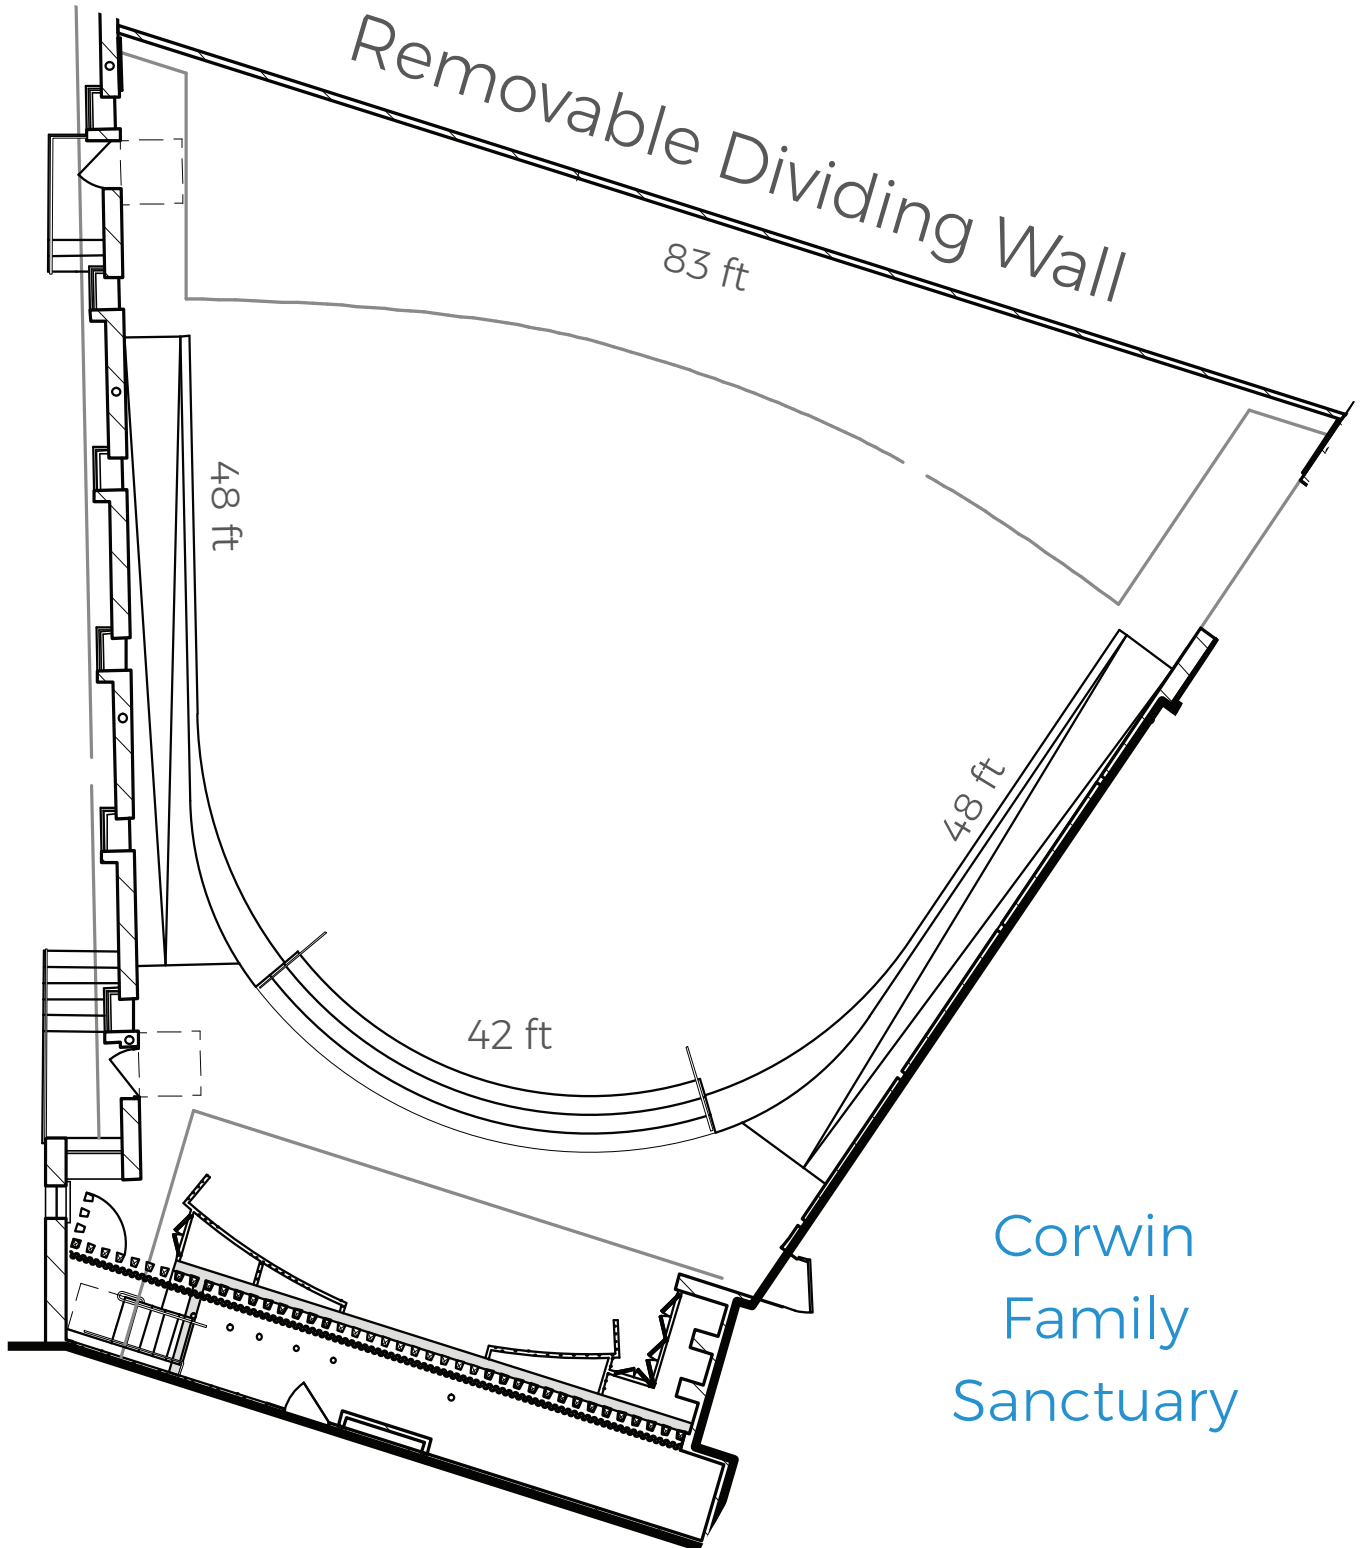

Venues at 300 North Clark Drive

- Belle Chapel
- Corwin Family Sanctuary
- Greer Social Hall
- Courtyard
- Foyer

Venues at 300 North Clark Drive

Greer
Social Hall

Venues at 300 North Clark Drive

Corwin
Family
Sanctuary

Venues at 300 North Clark Drive

Greer Social Hall
and
Corwin Family
Sanctuary

Greer Social Hall Banquet Seating

30 Tables with 10 Chairs each, and a 28' x 24' Dance Floor

Greer Social Hall and Corwin Family Sanctuary Seating Configurations

Sanctuary Seating in-the-Round (299 seats)

Sanctuary Lecture-Style Seating (299 seats)

Social Hall Lecture-Style Seating (465 seats)

Merged Sanctuary and Social Hall
Lecture-Style Seating (1,150 seats)