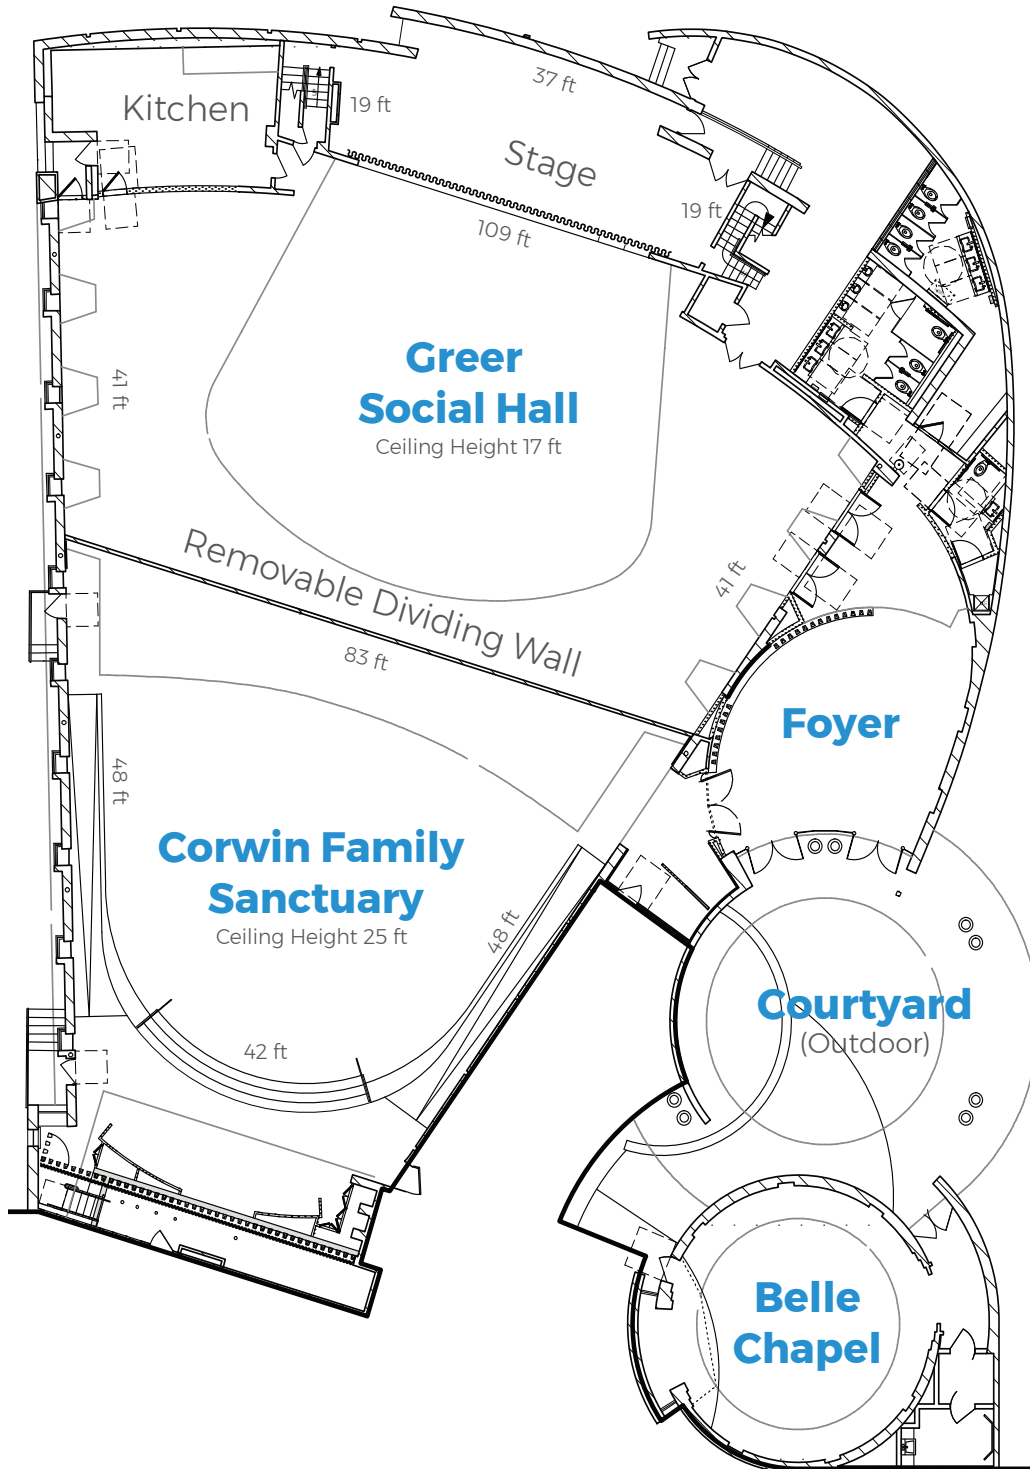

Venues at 300 North Clark Drive

- Belle Chapel
- Corwin Family Sanctuary
- Greer Social Hall
- Courtyard
- Foyer

Venues at 300 North Clark Drive

Greer
Social Hall

Venues at 300 North Clark Drive

Corwin
Family
Sanctuary

Venues at 300 North Clark Drive

Greer Social Hall
and
Corwin Family
Sanctuary

Greer Social Hall Banquet Seating

30 Tables with 10 Chairs each, and a 28' x 24' Dance Floor

Greer Social Hall and Corwin Family Sanctuary Seating Configurations

Sanctuary Seating in-the-Round (299 seats)

Sanctuary Lecture-Style Seating (299 seats)

Social Hall Lecture-Style Seating (465 seats)

Merged Sanctuary and Social Hall
Lecture-Style Seating (1,150 seats)