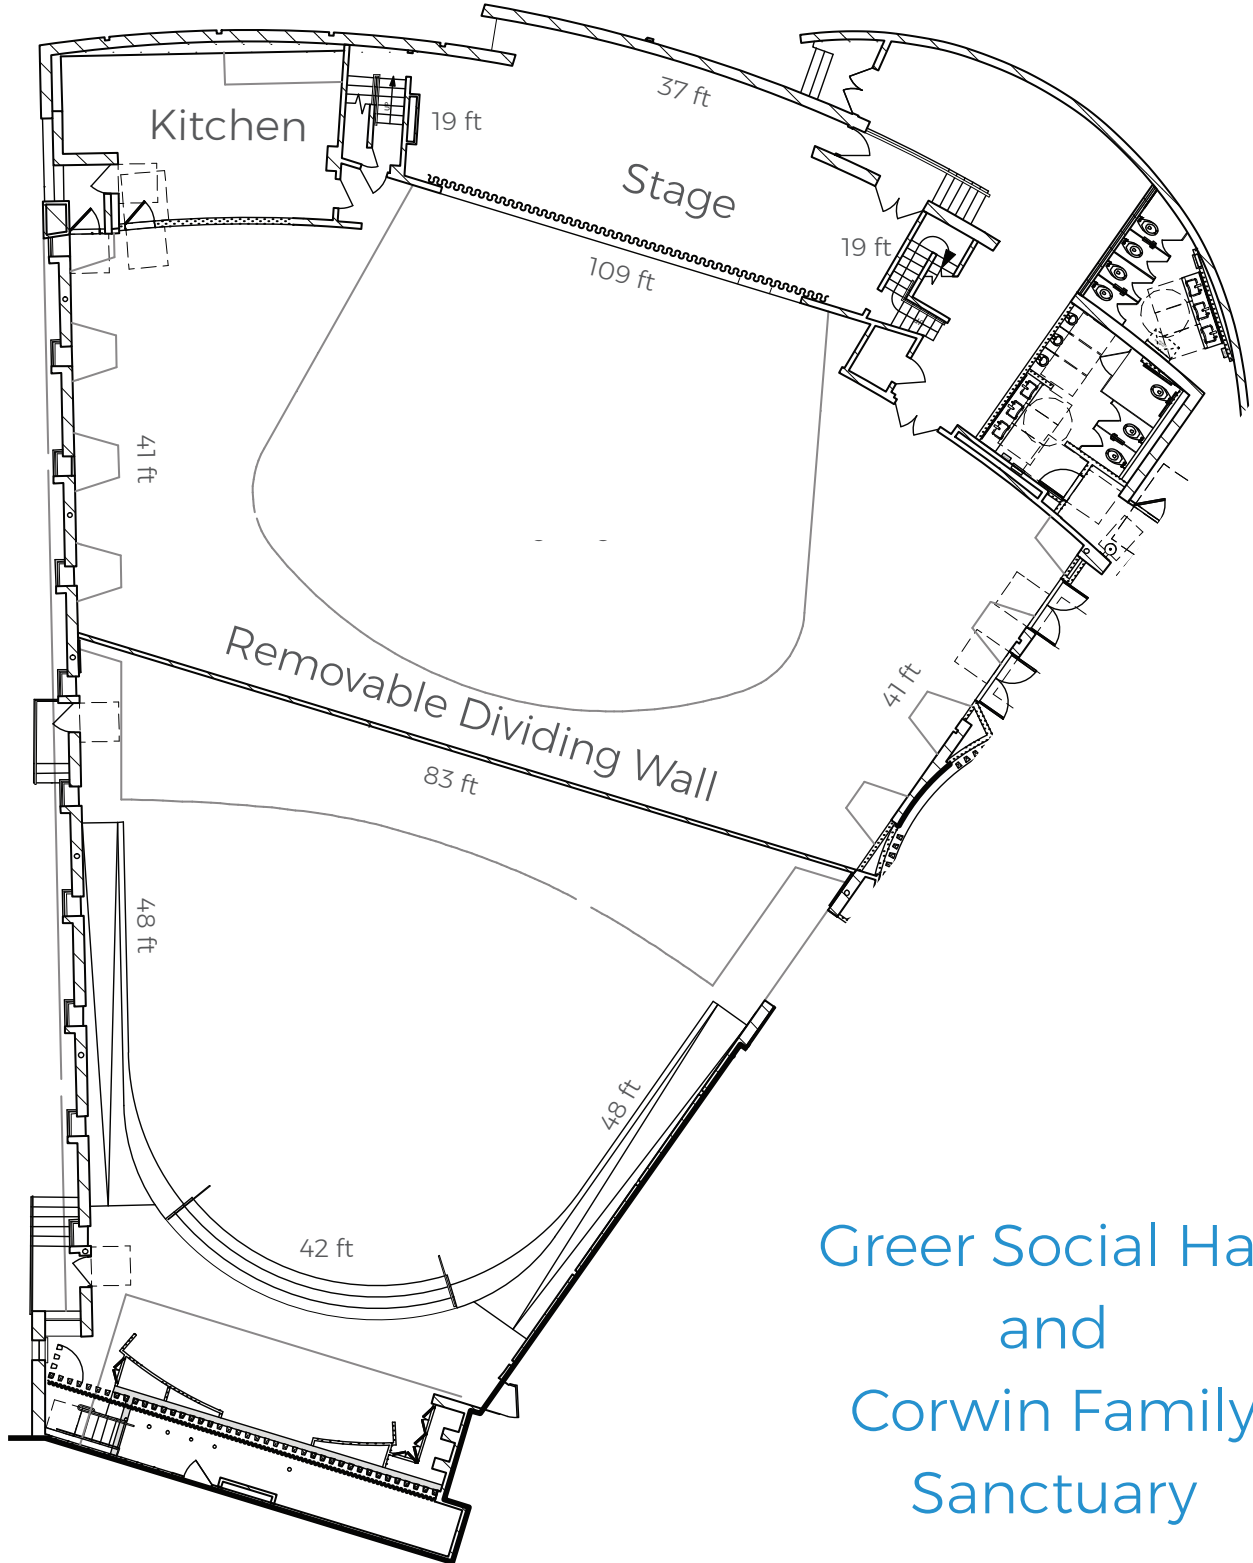

Venues at 300 North Clark Drive

- Belle Chapel
- Corwin Family Sanctuary
- Greer Social Hall
- Courtyard
- Foyer

Venues at 300 North Clark Drive

Greer
Social Hall

Venues at 300 North Clark Drive

Corwin
Family
Sanctuary

Venues at 300 North Clark Drive

Greer Social Hall
and
Corwin Family
Sanctuary

Greer Social Hall Banquet Seating

30 Tables with 10 Chairs each, and a 28' x 24' Dance Floor

Greer Social Hall and Corwin Family Sanctuary Seating Configurations

Sanctuary Seating in-the-Round (299 seats)

Sanctuary Lecture-Style Seating (299 seats)

Social Hall Lecture-Style Seating (465 seats)

Merged Sanctuary and Social Hall
Lecture-Style Seating (1,150 seats)