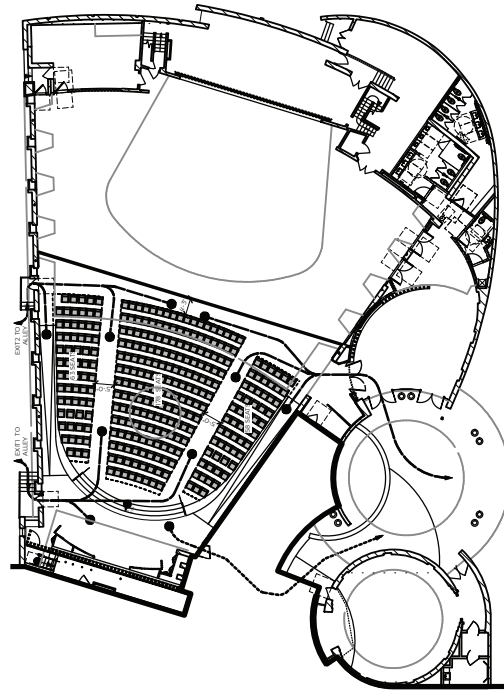

Venues at 300 North Clark Drive

- Belle Chapel
- Corwin Family Sanctuary
- Greer Social Hall
- Courtyard
- Foyer

Venues at 300 North Clark Drive

Greer
Social Hall

Venues at 300 North Clark Drive

Corwin
Family
Sanctuary

Venues at 300 North Clark Drive

Greer Social Hall
and
Corwin Family
Sanctuary

Greer Social Hall Banquet Seating

30 Tables with 10 Chairs each, and a 28' x 24' Dance Floor

Greer Social Hall and Corwin Family Sanctuary Seating Configurations

Sanctuary Seating in-the-Round (299 seats)

Sanctuary Lecture-Style Seating (299 seats)

Social Hall Lecture-Style Seating (465 seats)

Merged Sanctuary and Social Hall
Lecture-Style Seating (1,150 seats)