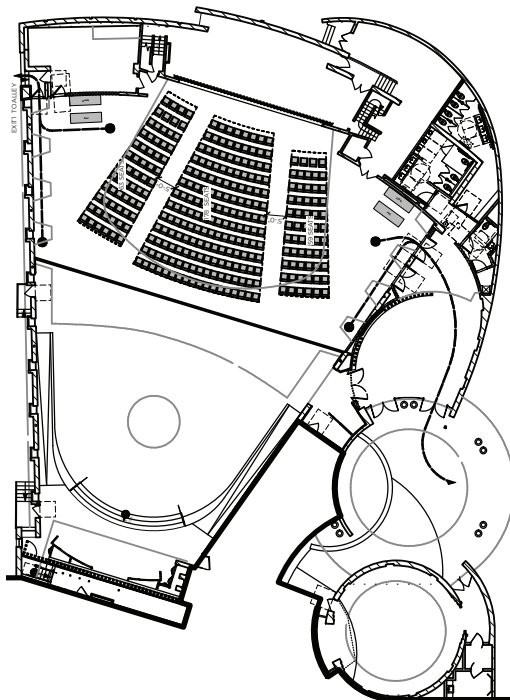

Venues at 300 North Clark Drive

Greer Social Hall
and
Corwin Family
Sanctuary

Greer Social Hall Banquet Seating

30 Tables with 10 Chairs each, and a 28' x 24' Dance Floor

Greer Social Hall and Corwin Family Sanctuary Seating Configurations

Sanctuary Seating in-the-Round (299 seats)

Sanctuary Lecture-Style Seating (299 seats)

Social Hall Lecture-Style Seating (465 seats)

Merged Sanctuary and Social Hall
Lecture-Style Seating (1,150 seats)