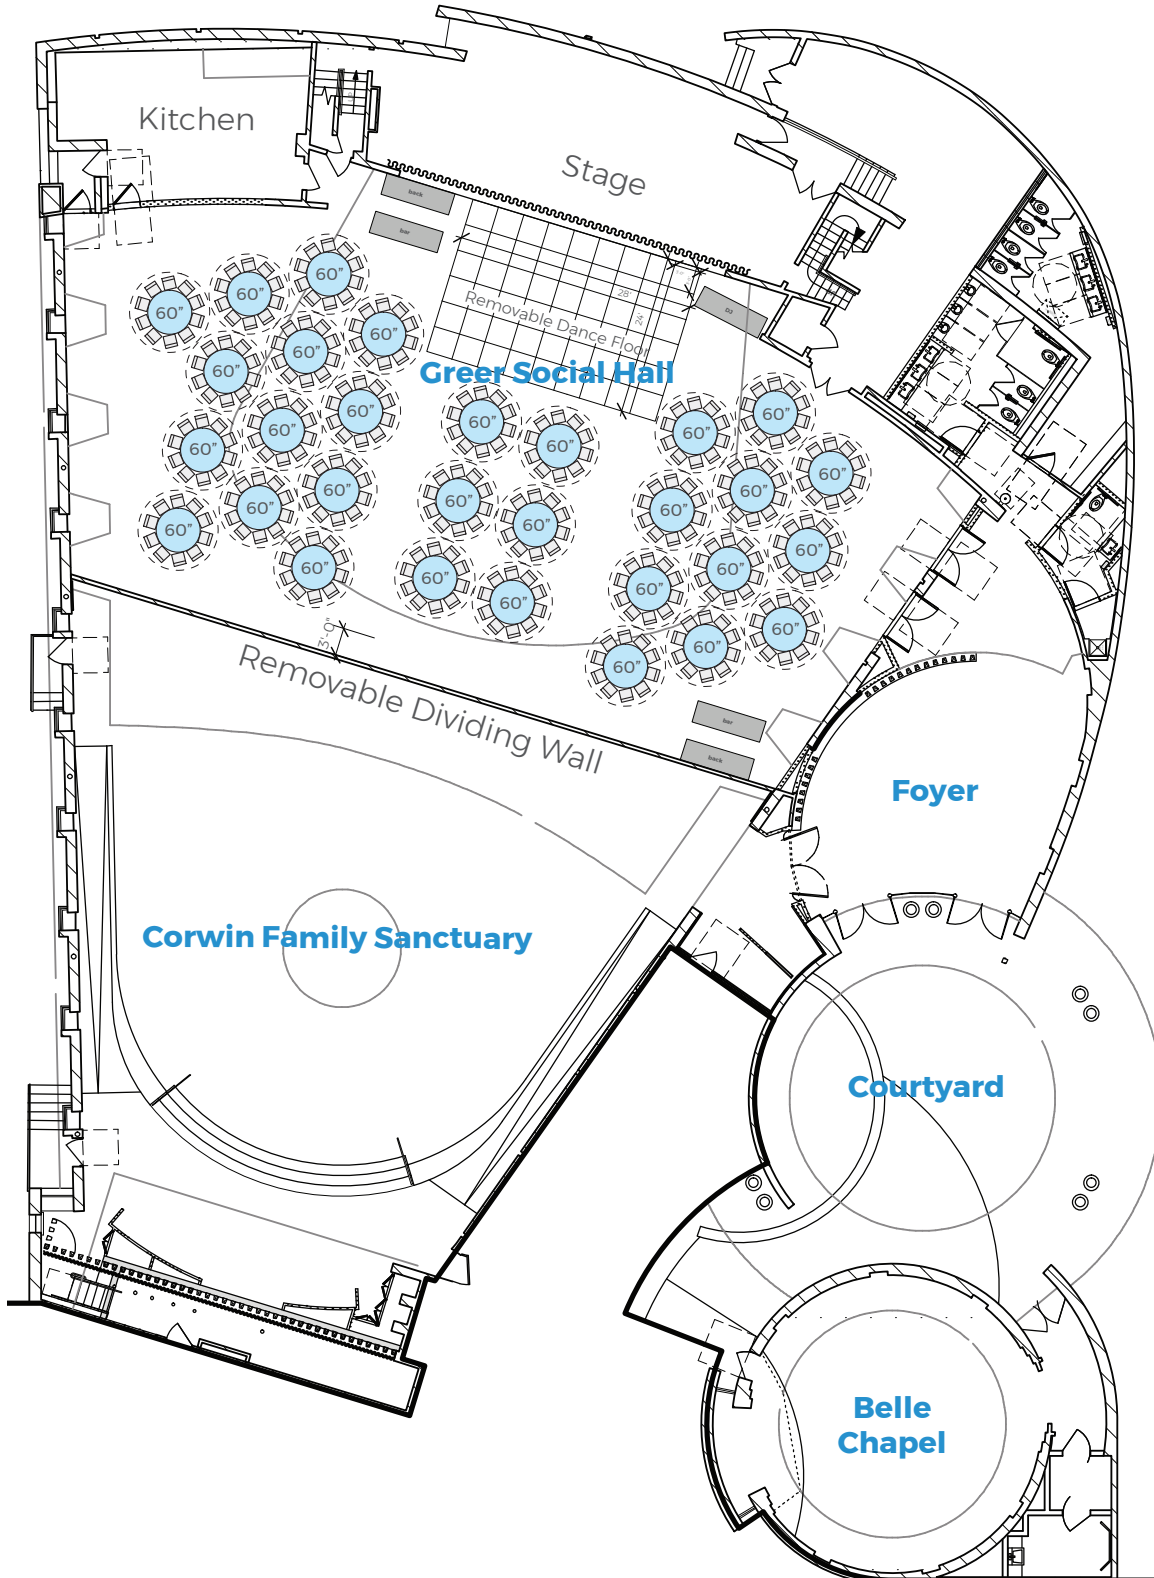

Venues at 300 North Clark Drive

- Belle Chapel
- Corwin Family Sanctuary
- Greer Social Hall
- Courtyard
- Foyer

Venues at 300 North Clark Drive

Greer
Social Hall

Venues at 300 North Clark Drive

Corwin
Family
Sanctuary

Venues at 300 North Clark Drive

Greer Social Hall
and
Corwin Family
Sanctuary

Greer Social Hall Banquet Seating

30 Tables with 10 Chairs each, and a 28' x 24' Dance Floor

Greer Social Hall and Corwin Family Sanctuary Seating Configurations

Sanctuary Seating in-the-Round (299 seats)

Sanctuary Lecture-Style Seating (299 seats)

Social Hall Lecture-Style Seating (465 seats)

Merged Sanctuary and Social Hall
Lecture-Style Seating (1,150 seats)