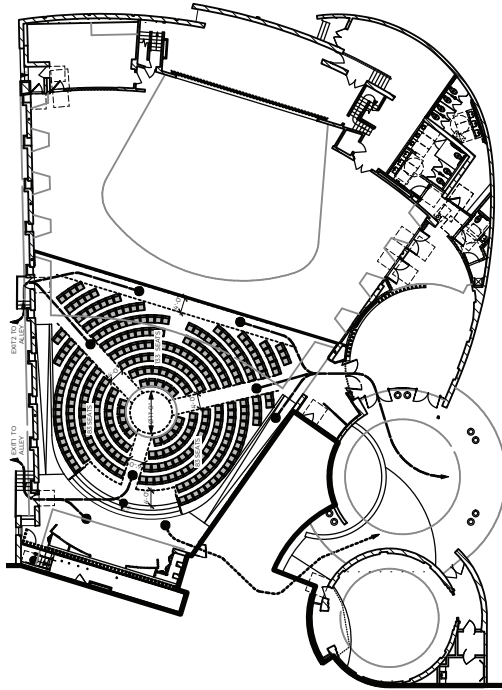

Venues at 300 North Clark Drive

- Belle Chapel
- Corwin Family Sanctuary
- Greer Social Hall
- Courtyard
- Foyer

Venues at 300 North Clark Drive

Greer
Social Hall

Venues at 300 North Clark Drive

Corwin
Family
Sanctuary

Venues at 300 North Clark Drive

Greer Social Hall
and
Corwin Family
Sanctuary

Greer Social Hall Banquet Seating

30 Tables with 10 Chairs each, and a 28' x 24' Dance Floor

Greer Social Hall and Corwin Family Sanctuary Seating Configurations

Sanctuary Seating in-the-Round (299 seats)

Sanctuary Lecture-Style Seating (299 seats)

Social Hall Lecture-Style Seating (465 seats)

Merged Sanctuary and Social Hall
Lecture-Style Seating (1,150 seats)