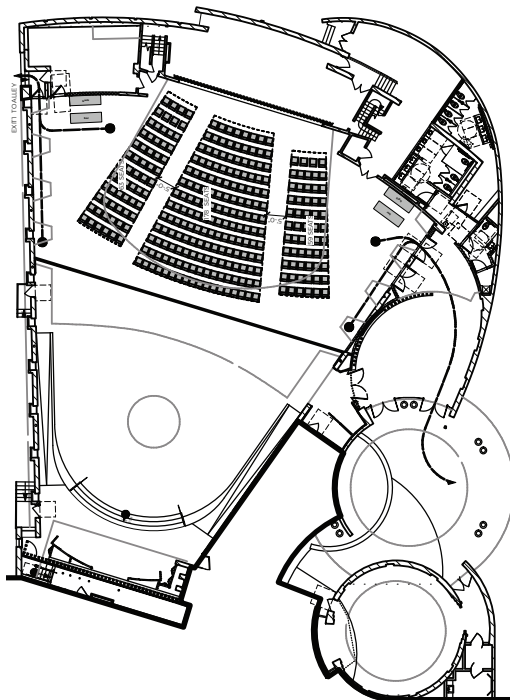

Greer Social Hall
and
Corwin Family
Sanctuary

Greer Social Hall Banquet Seating

30 Tables with 10 Chairs each, and a 28' x 24' Dance Floor

Greer Social Hall and Corwin Family Sanctuary Seating Configurations

Sanctuary Seating in-the-Round (299 seats)

Sanctuary Lecture-Style Seating (299 seats)

Social Hall Lecture-Style Seating (465 seats)

Merged Sanctuary and Social Hall
Lecture-Style Seating (1,150 seats)