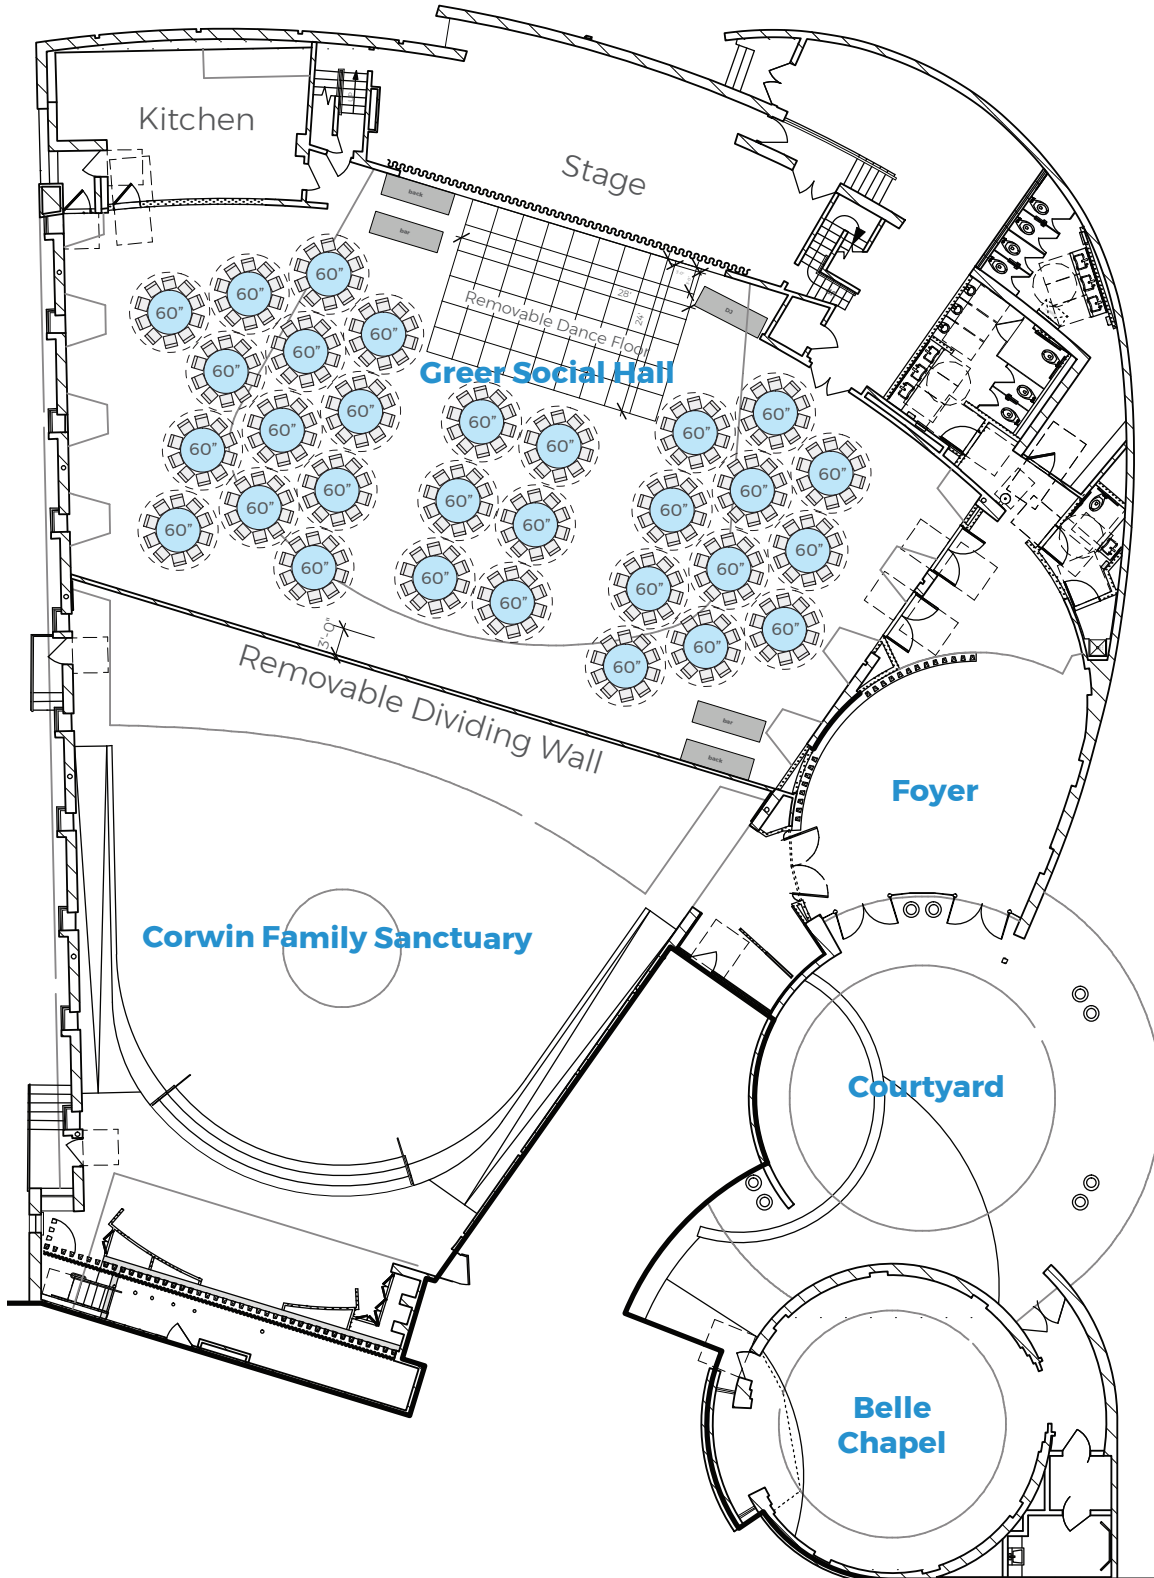

Venues at 300 North Clark Drive

- Belle Chapel
- Corwin Family Sanctuary
- Greer Social Hall
- Courtyard
- Foyer

Venues at 300 North Clark Drive

Greer
Social Hall

Venues at 300 North Clark Drive

Venues at 300 North Clark Drive

Greer Social Hall
and
Corwin Family
Sanctuary

Greer Social Hall Banquet Seating

30 Tables with 10 Chairs each, and a 28' x 24' Dance Floor

Greer Social Hall and Corwin Family Sanctuary Seating Configurations

Sanctuary Seating in-the-Round (299 seats)

Sanctuary Lecture-Style Seating (299 seats)

Social Hall Lecture-Style Seating (465 seats)

Merged Sanctuary and Social Hall
Lecture-Style Seating (1,150 seats)