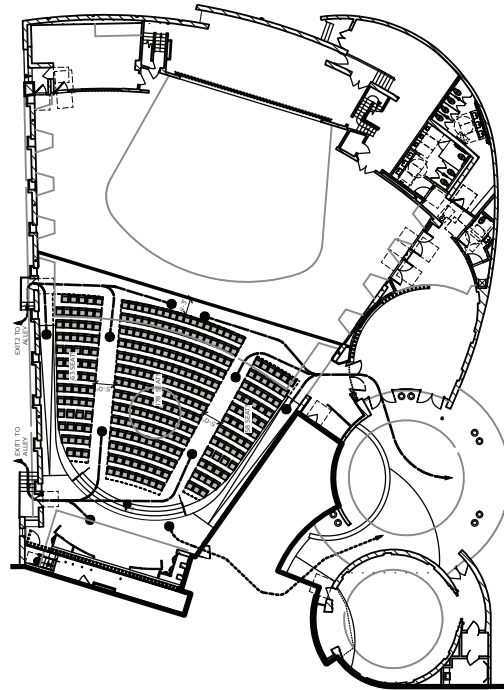

Venues at 300 North Clark Drive

- Belle Chapel
- Corwin Family Sanctuary
- Greer Social Hall
- Courtyard
- Foyer

Venues at 300 North Clark Drive

Greer
Social Hall

Venues at 300 North Clark Drive

Venues at 300 North Clark Drive

Greer Social Hall
and
Corwin Family
Sanctuary

Greer Social Hall Banquet Seating

30 Tables with 10 Chairs each, and a 28' x 24' Dance Floor

Greer Social Hall and Corwin Family Sanctuary Seating Configurations

Sanctuary Seating in-the-Round (299 seats)

Sanctuary Lecture-Style Seating (299 seats)

Social Hall Lecture-Style Seating (465 seats)

Merged Sanctuary and Social Hall
Lecture-Style Seating (1,150 seats)