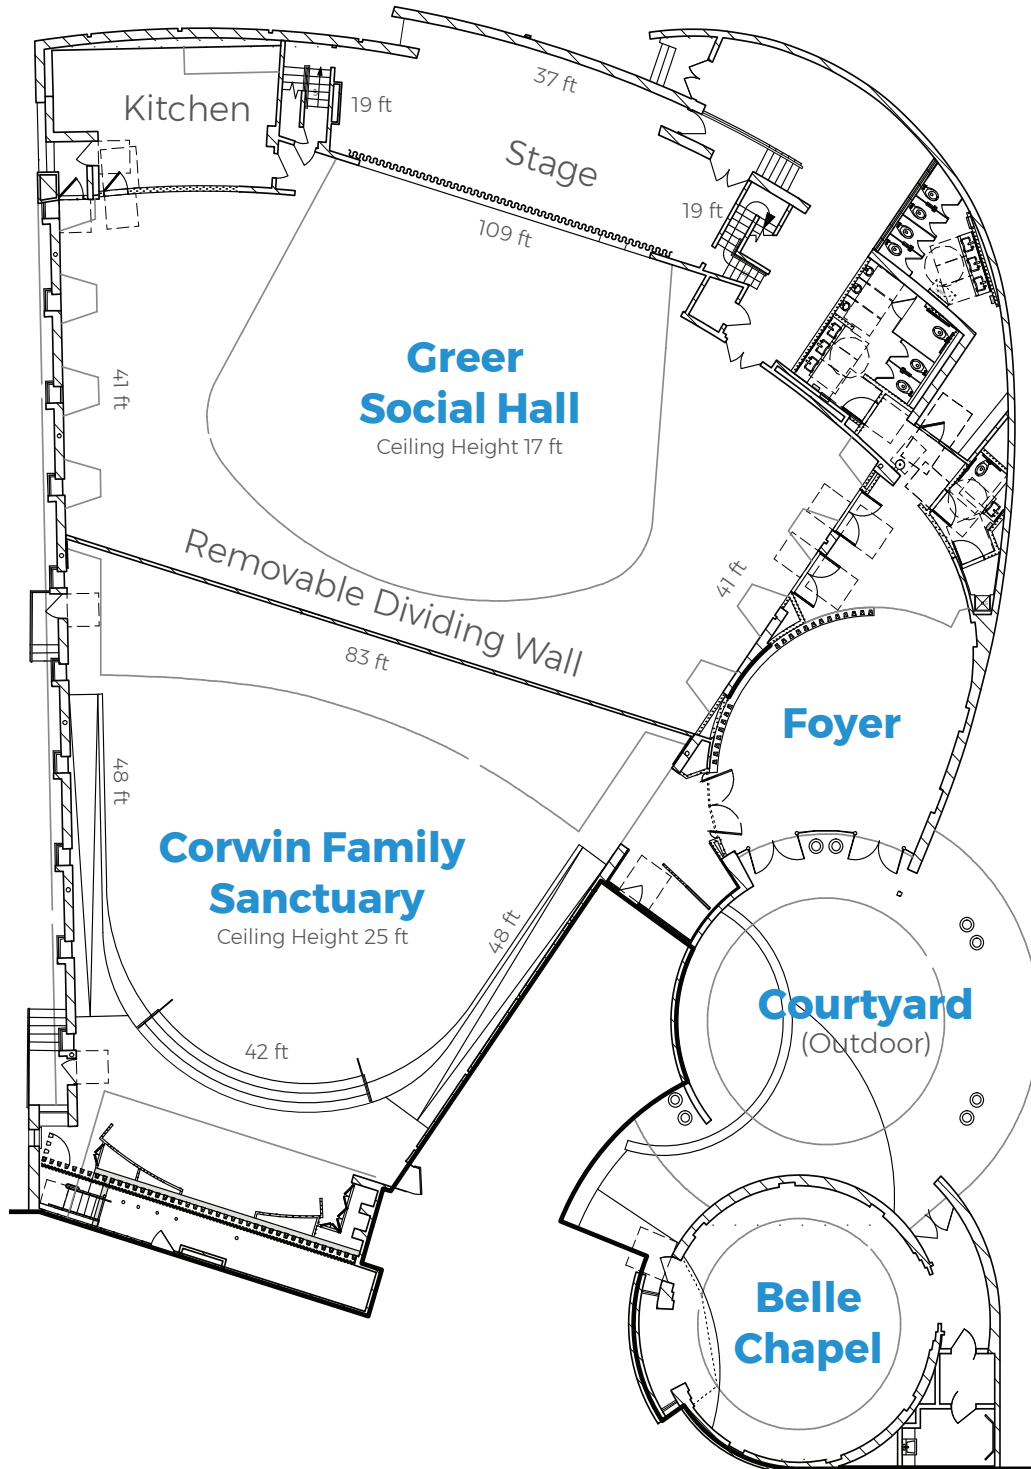

Venues at 300 North Clark Drive

- Belle Chapel
- Corwin Family Sanctuary
- Greer Social Hall
- Courtyard
- Foyer

Venues at 300 North Clark Drive

Greer
Social Hall

Venues at 300 North Clark Drive

Venues at 300 North Clark Drive

Greer Social Hall
and
Corwin Family
Sanctuary

Greer Social Hall Banquet Seating

30 Tables with 10 Chairs each, and a 28' x 24' Dance Floor

Greer Social Hall and Corwin Family Sanctuary Seating Configurations

Sanctuary Seating in-the-Round (299 seats)

Sanctuary Lecture-Style Seating (299 seats)

Social Hall Lecture-Style Seating (465 seats)

Merged Sanctuary and Social Hall
Lecture-Style Seating (1,150 seats)