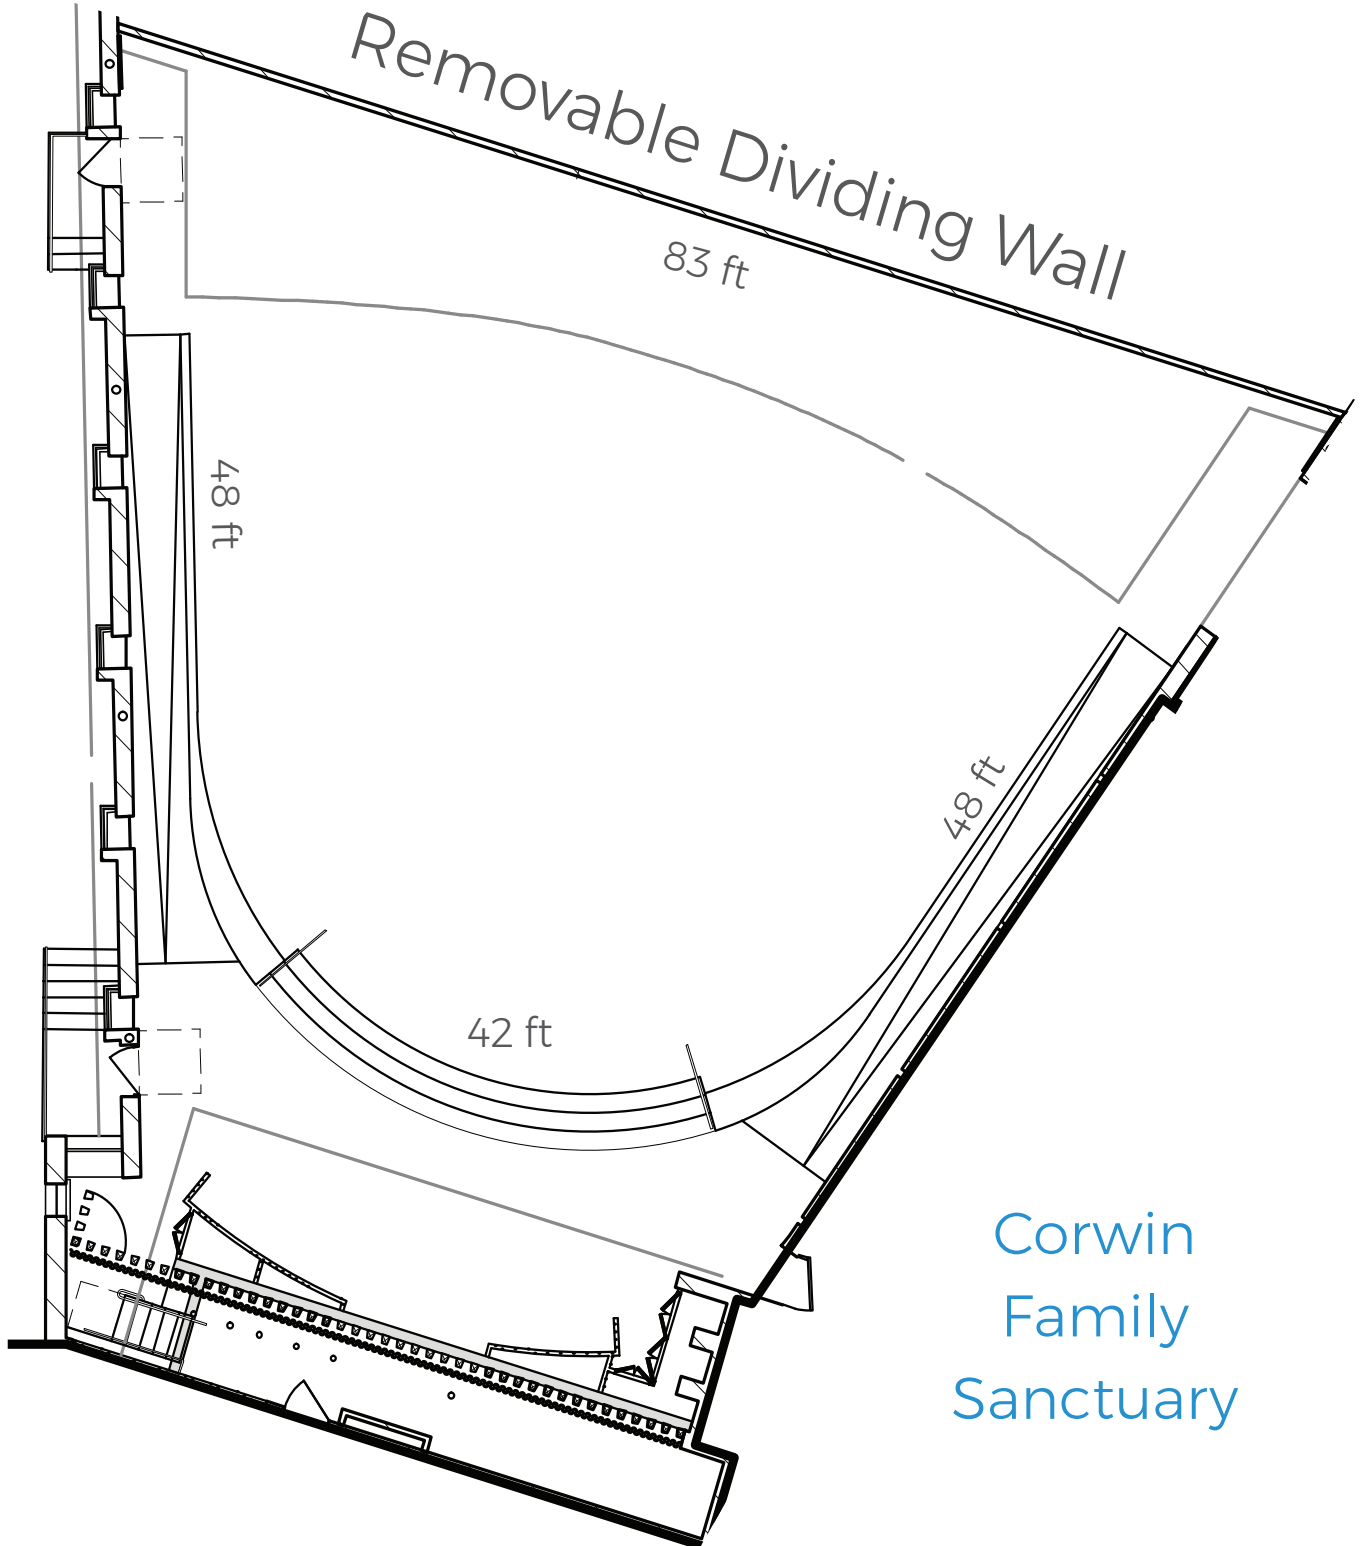

Venues at 300 North Clark Drive

- Belle Chapel
- Corwin Family Sanctuary
- Greer Social Hall
- Courtyard
- Foyer

Venues at 300 North Clark Drive

Greer
Social Hall

Venues at 300 North Clark Drive

Venues at 300 North Clark Drive

Greer Social Hall
and
Corwin Family
Sanctuary

Greer Social Hall Banquet Seating

30 Tables with 10 Chairs each, and a 28' x 24' Dance Floor

Greer Social Hall and Corwin Family Sanctuary Seating Configurations

Sanctuary Seating in-the-Round (299 seats)

Sanctuary Lecture-Style Seating (299 seats)

Social Hall Lecture-Style Seating (465 seats)

Merged Sanctuary and Social Hall
Lecture-Style Seating (1,150 seats)