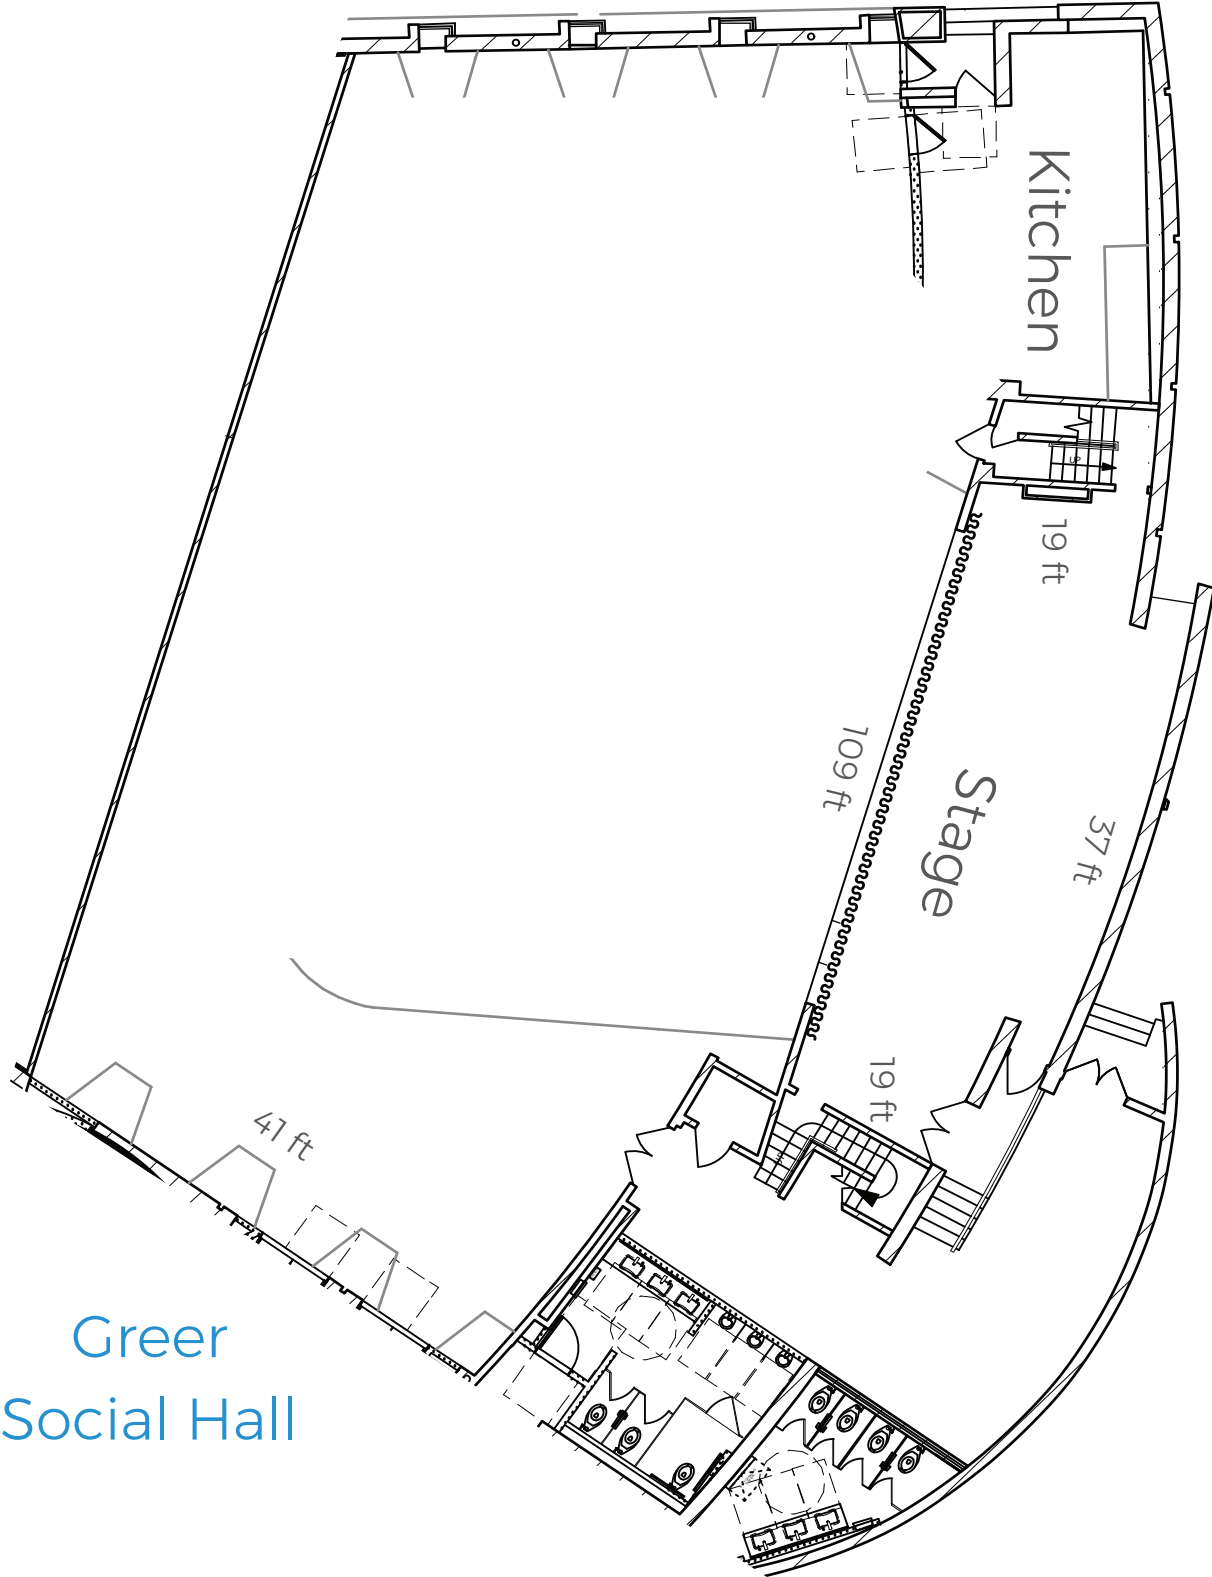

Venues at 300 North Clark Drive

- Belle Chapel
- Corwin Family Sanctuary
- Greer Social Hall
- Courtyard
- Foyer

Venues at 300 North Clark Drive

Greer
Social Hall

Venues at 300 North Clark Drive

Venues at 300 North Clark Drive

Greer Social Hall
and
Corwin Family
Sanctuary

Greer Social Hall Banquet Seating

30 Tables with 10 Chairs each, and a 28' x 24' Dance Floor

Greer Social Hall and Corwin Family Sanctuary Seating Configurations

Sanctuary Seating in-the-Round (299 seats)

Sanctuary Lecture-Style Seating (299 seats)

Social Hall Lecture-Style Seating (465 seats)

Merged Sanctuary and Social Hall
Lecture-Style Seating (1,150 seats)