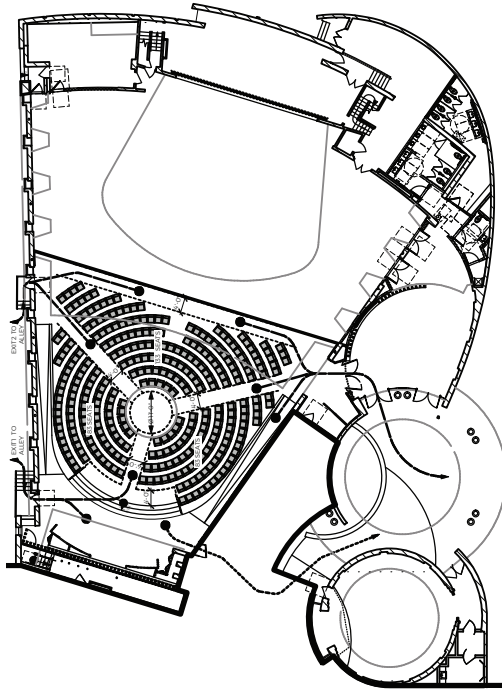

Greer Social Hall
and
Corwin Family
Sanctuary

Greer Social Hall Banquet Seating

30 Tables with 10 Chairs each, and a 28' x 24' Dance Floor

Greer Social Hall and Corwin Family Sanctuary Seating Configurations

Sanctuary Seating in-the-Round (299 seats)

Sanctuary Lecture-Style Seating (299 seats)

Social Hall Lecture-Style Seating (465 seats)

Merged Sanctuary and Social Hall
Lecture-Style Seating (1,150 seats)