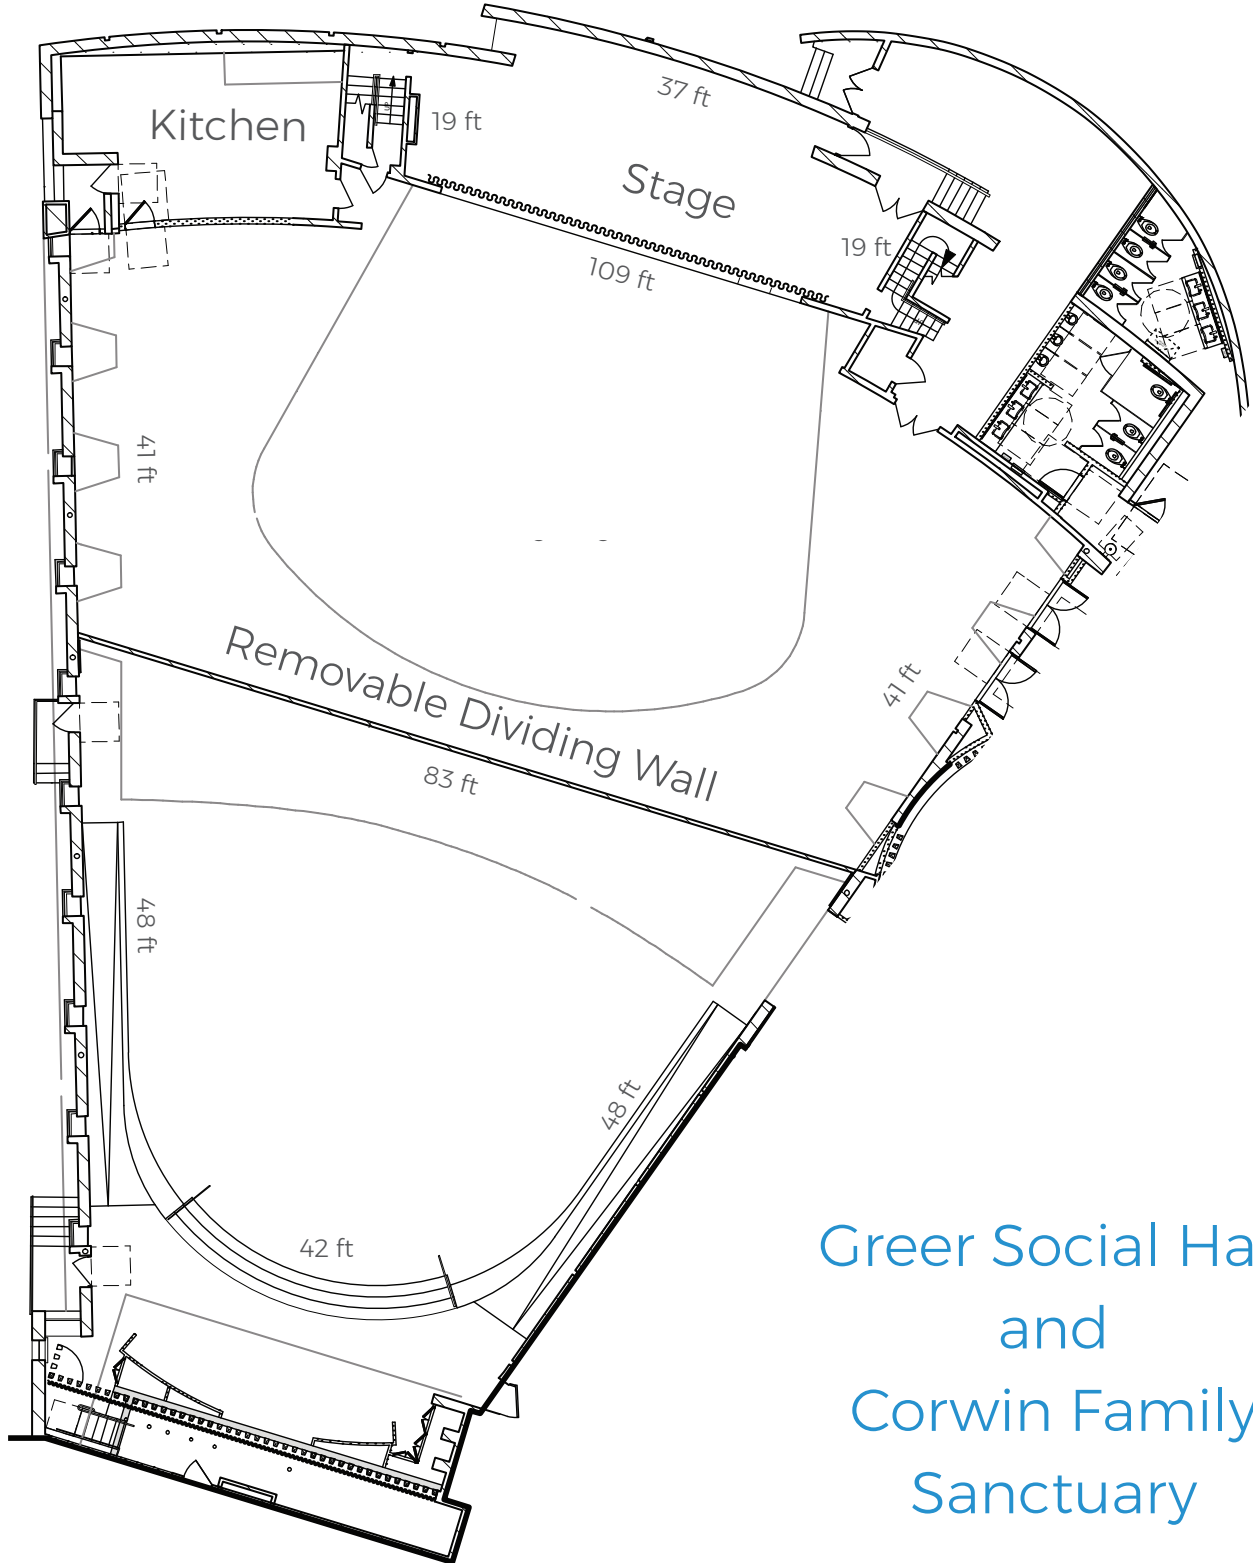

Venues at 300 North Clark Drive

- Belle Chapel
- Corwin Family Sanctuary
- Greer Social Hall
- Courtyard
- Foyer

Venues at 300 North Clark Drive

Greer
Social Hall

Venues at 300 North Clark Drive

Venues at 300 North Clark Drive

Greer Social Hall
and
Corwin Family
Sanctuary

Greer Social Hall Banquet Seating

30 Tables with 10 Chairs each, and a 28' x 24' Dance Floor

Greer Social Hall and Corwin Family Sanctuary Seating Configurations

Sanctuary Seating in-the-Round (299 seats)

Sanctuary Lecture-Style Seating (299 seats)

Social Hall Lecture-Style Seating (465 seats)

Merged Sanctuary and Social Hall
Lecture-Style Seating (1,150 seats)