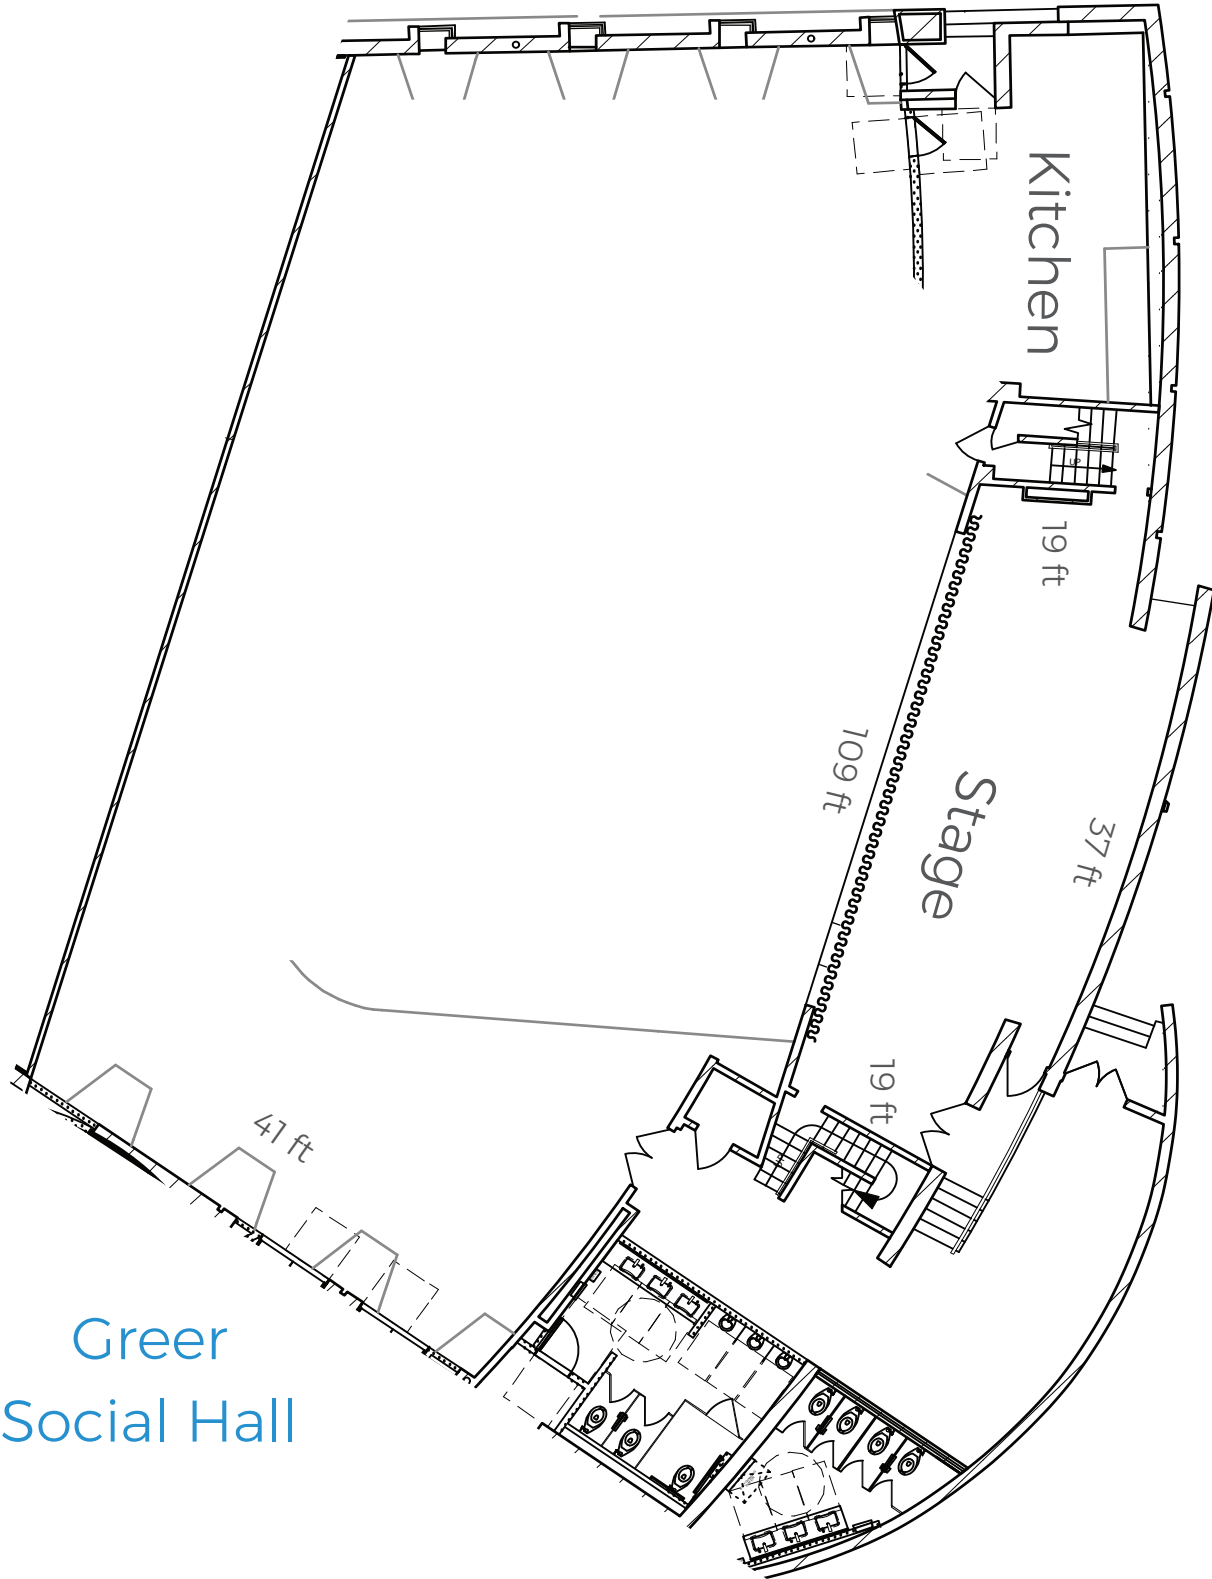

## Venues at 300 North Clark Drive

- Belle Chapel
- Corwin Family Sanctuary
- Greer Social Hall
- Courtyard
- Foyer

Venues at 300 North Clark Drive

Greer  
Social Hall

Venues at 300 North Clark Drive

Corwin  
Family  
Sanctuary

Venues at 300 North Clark Drive

Greer Social Hall  
and  
Corwin Family  
Sanctuary

## Greer Social Hall Banquet Seating

30 Tables with 10 Chairs each, and a 28' x 24' Dance Floor

## Greer Social Hall and Corwin Family Sanctuary Seating Configurations

Sanctuary Seating in-the-Round (299 seats)

Sanctuary Lecture-Style Seating (299 seats)

Social Hall Lecture-Style Seating (465 seats)