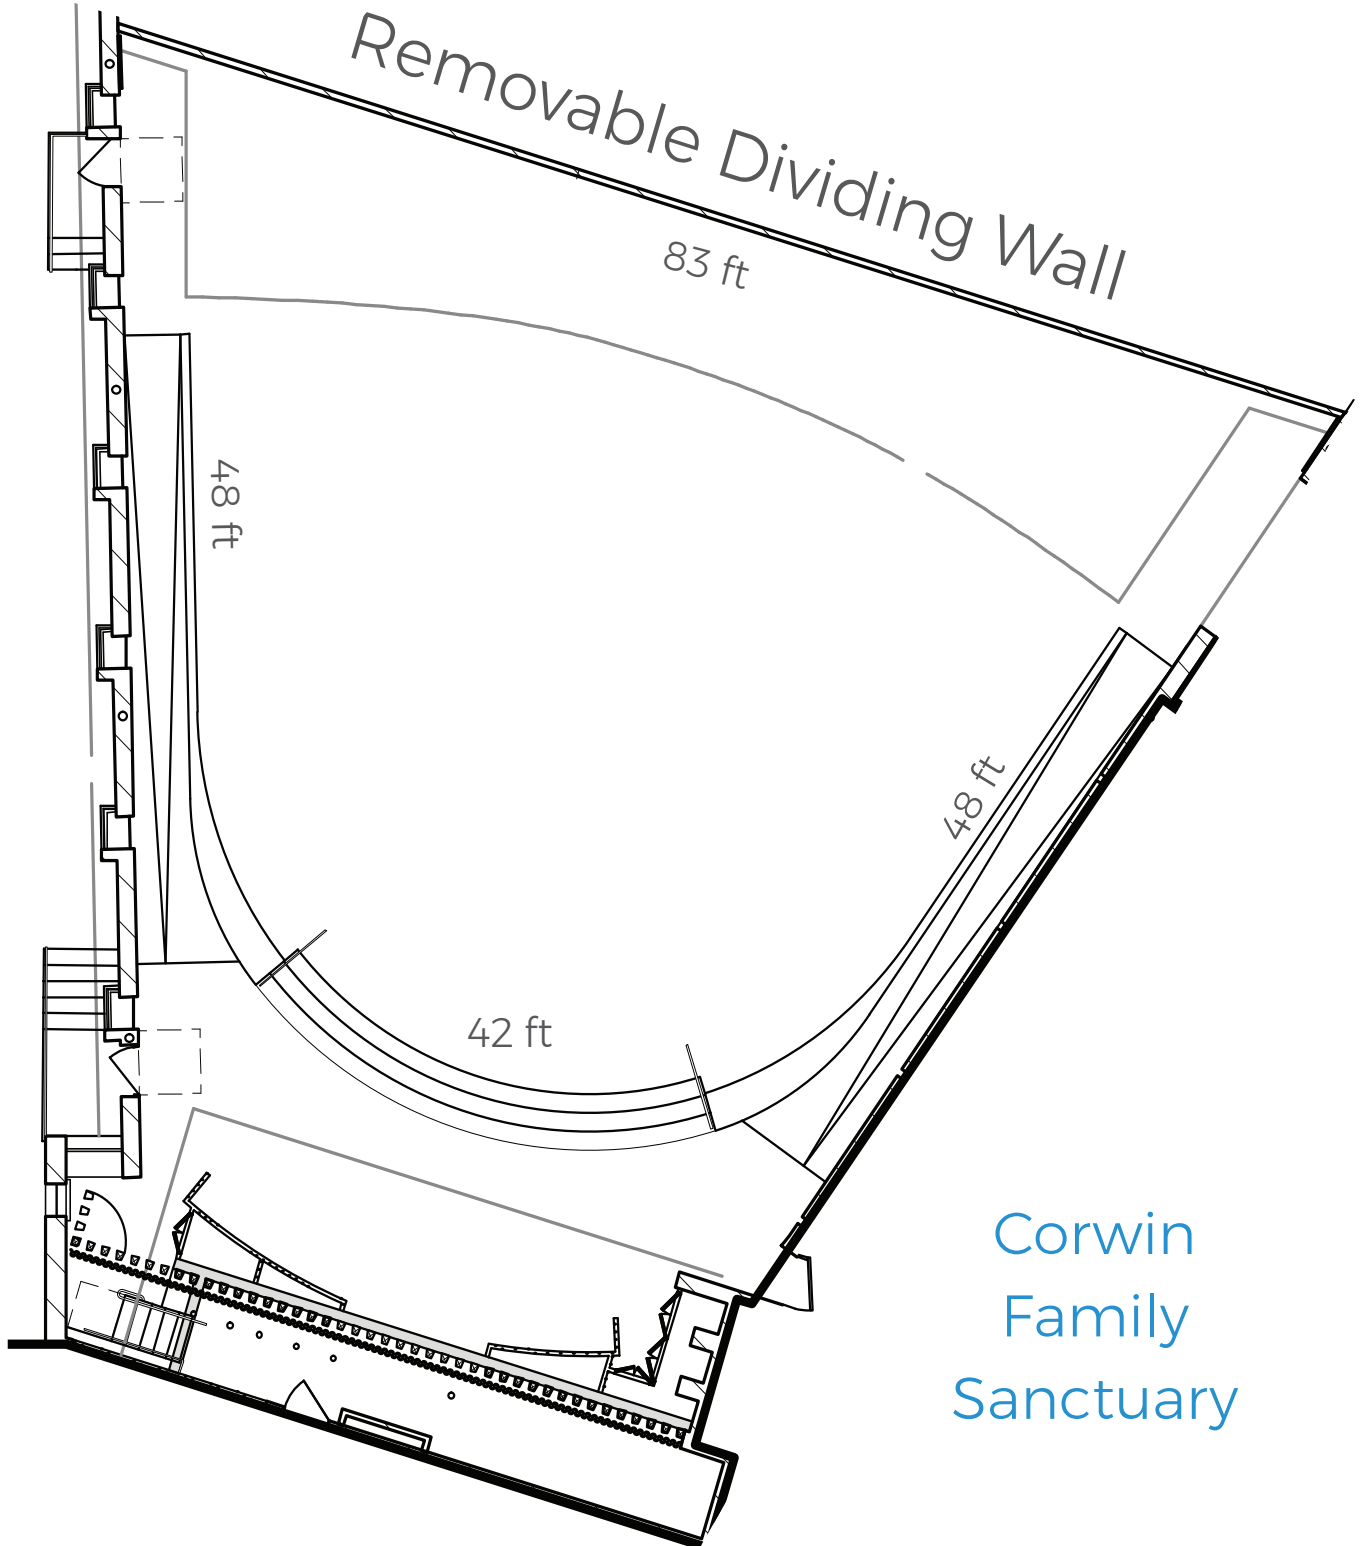

## Venues at 300 North Clark Drive

- Belle Chapel
- Corwin Family Sanctuary
- Greer Social Hall
- Courtyard
- Foyer

Venues at 300 North Clark Drive

Greer  
Social Hall

Venues at 300 North Clark Drive

Corwin  
Family  
Sanctuary

## Greer Social Hall Banquet Seating

30 Tables with 10 Chairs each, and a 28' x 24' Dance Floor

## Greer Social Hall and Corwin Family Sanctuary Seating Configurations

Sanctuary Seating in-the-Round (299 seats)

Sanctuary Lecture-Style Seating (299 seats)

Social Hall Lecture-Style Seating (465 seats)

Merged Sanctuary and Social Hall  
Lecture-Style Seating (1,150 seats)