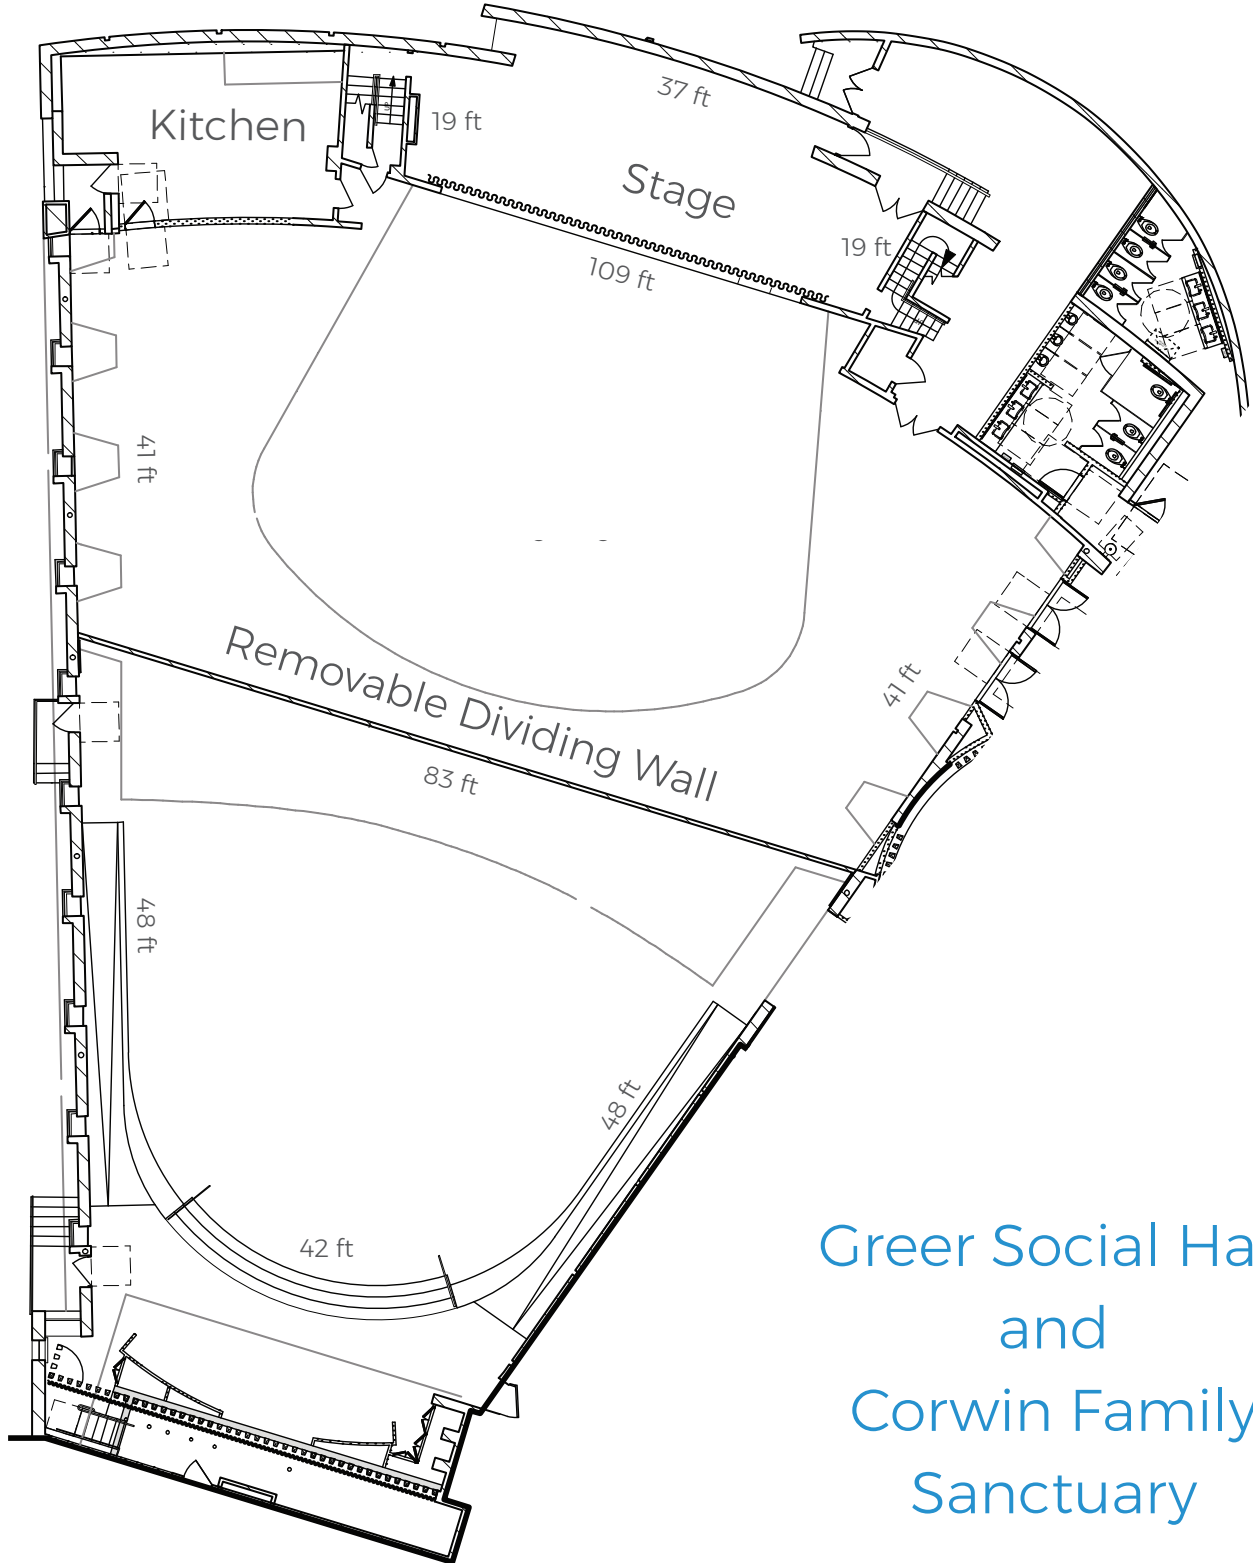

Venues at 300 North Clark Drive

Greer Social Hall
and
Corwin Family
Sanctuary