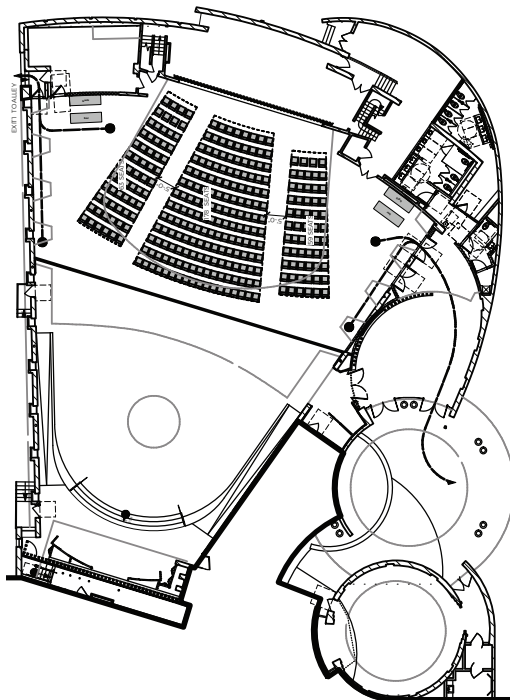

## Greer Social Hall Banquet Seating

30 Tables with 10 Chairs each, and a 28' x 24' Dance Floor

## Greer Social Hall and Corwin Family Sanctuary Seating Configurations

Sanctuary Seating in-the-Round (299 seats)

Sanctuary Lecture-Style Seating (299 seats)

Social Hall Lecture-Style Seating (465 seats)

Merged Sanctuary and Social Hall  
Lecture-Style Seating (1,150 seats)