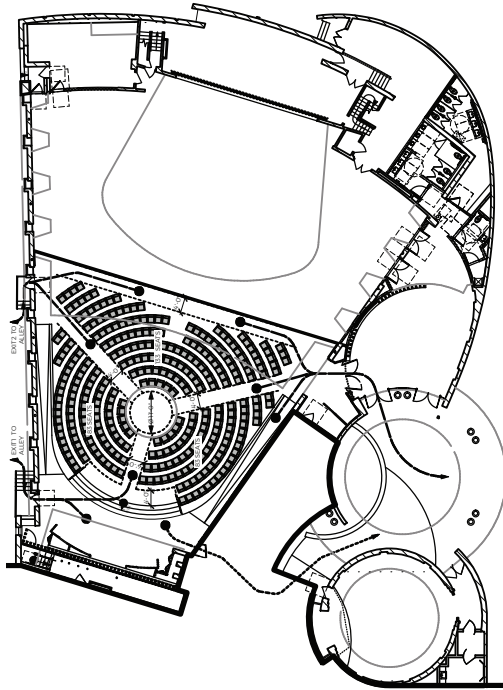

## Greer Social Hall Banquet Seating

30 Tables with 10 Chairs each, and a 28' x 24' Dance Floor

## Greer Social Hall and Corwin Family Sanctuary Seating Configurations

Sanctuary Seating in-the-Round (299 seats)

Sanctuary Lecture-Style Seating (299 seats)

Social Hall Lecture-Style Seating (465 seats)

Merged Sanctuary and Social Hall  
Lecture-Style Seating (1,150 seats)