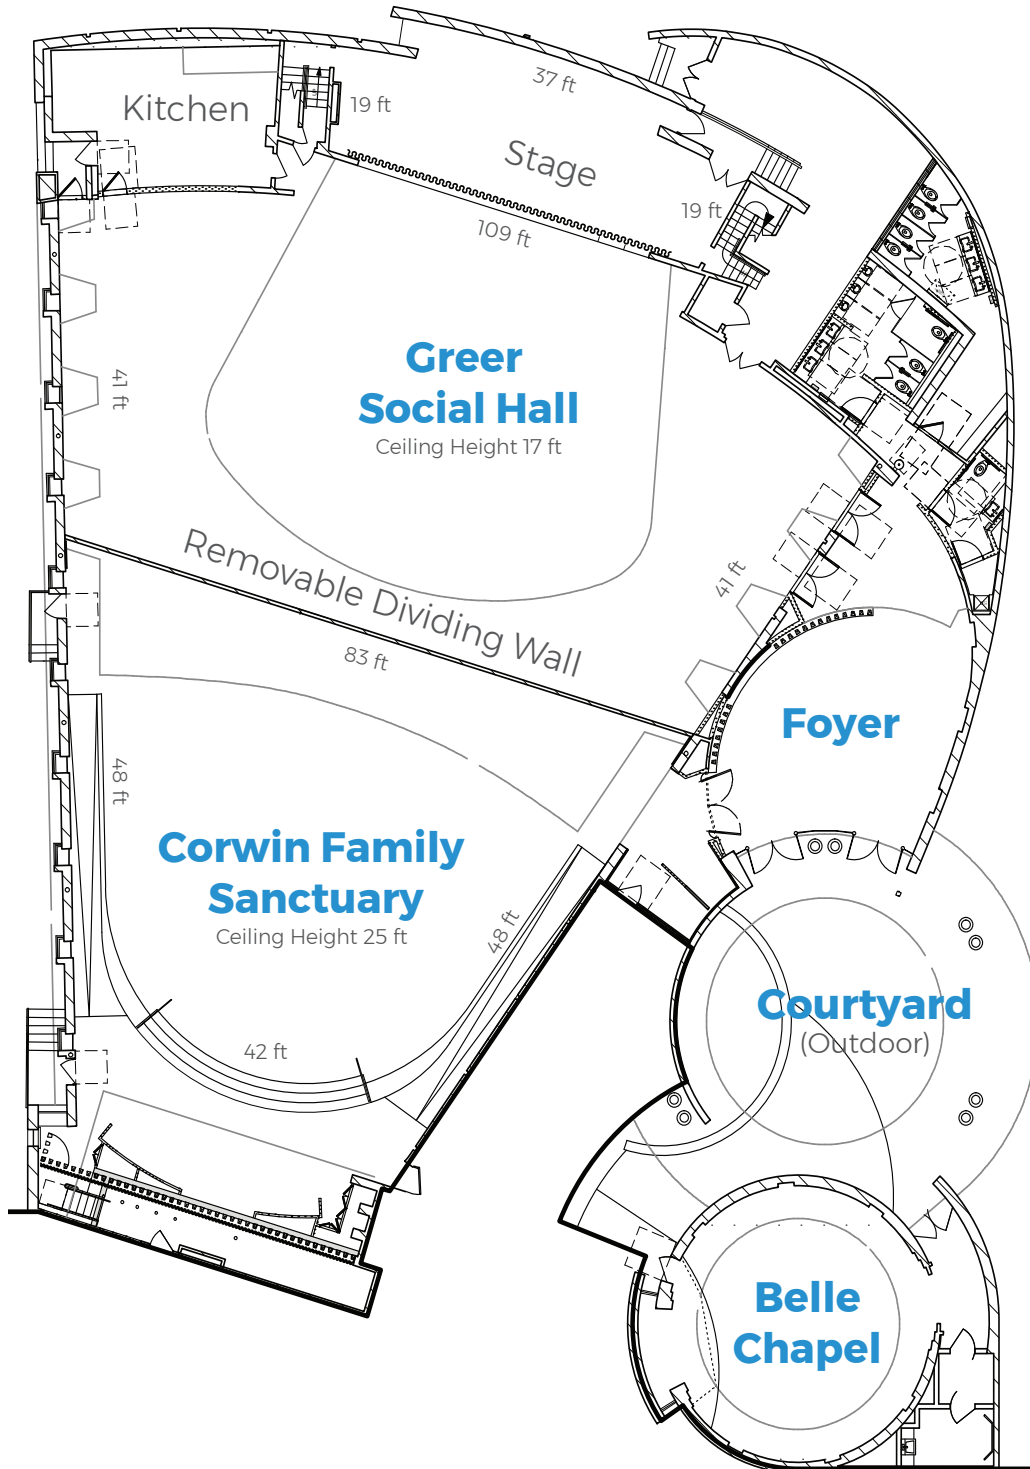

## Venues at 300 North Clark Drive

- Belle Chapel
- Corwin Family Sanctuary
- Greer Social Hall
- Courtyard
- Foyer

Venues at 300 North Clark Drive

Greer  
Social Hall

Venues at 300 North Clark Drive

Corwin  
Family  
Sanctuary

## Greer Social Hall Banquet Seating

30 Tables with 10 Chairs each, and a 28' x 24' Dance Floor

## Greer Social Hall and Corwin Family Sanctuary Seating Configurations

Sanctuary Seating in-the-Round (299 seats)

Sanctuary Lecture-Style Seating (299 seats)

Social Hall Lecture-Style Seating (465 seats)

Merged Sanctuary and Social Hall  
Lecture-Style Seating (1,150 seats)