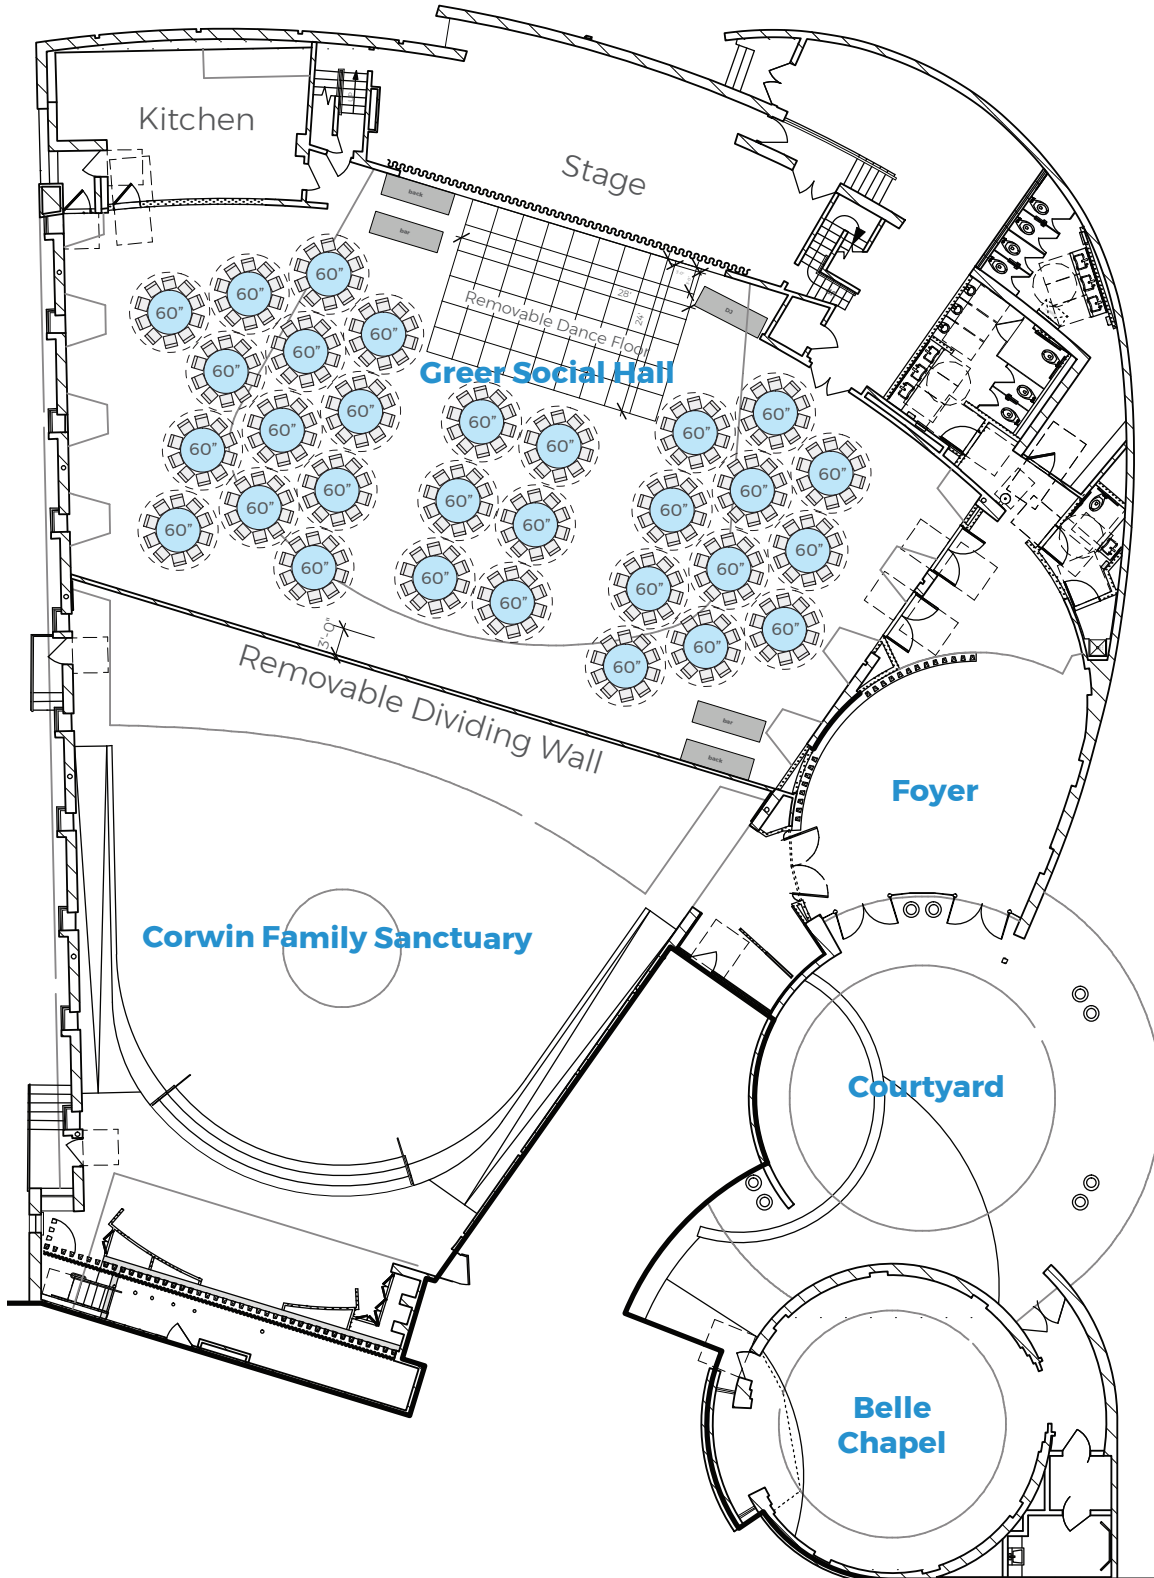

Venues at 300 North Clark Drive

Greer Social Hall  
and  
Corwin Family  
Sanctuary

## Greer Social Hall Banquet Seating

30 Tables with 10 Chairs each, and a 28' x 24' Dance Floor

## Greer Social Hall and Corwin Family Sanctuary Seating Configurations

Sanctuary Seating in-the-Round (299 seats)

Sanctuary Lecture-Style Seating (299 seats)

Social Hall Lecture-Style Seating (465 seats)

Merged Sanctuary and Social Hall  
Lecture-Style Seating (1,150 seats)