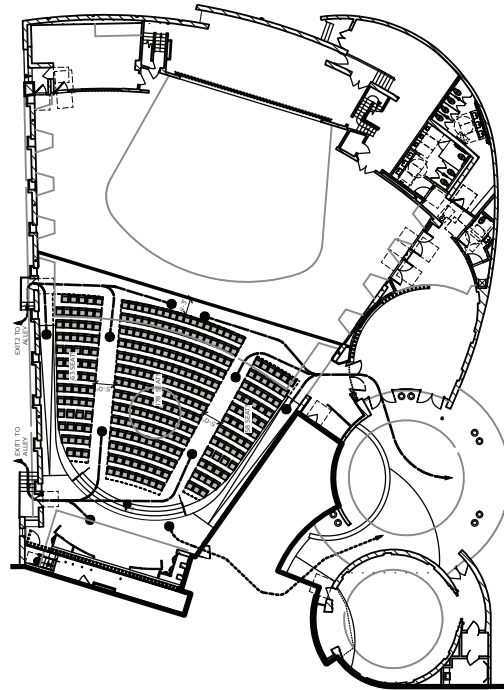

## Venues at 300 North Clark Drive

- Belle Chapel
- Corwin Family Sanctuary
- Greer Social Hall
- Courtyard
- Foyer

Venues at 300 North Clark Drive

Greer  
Social Hall

Venues at 300 North Clark Drive

Corwin  
Family  
Sanctuary

## Greer Social Hall Banquet Seating

30 Tables with 10 Chairs each, and a 28' x 24' Dance Floor

## Greer Social Hall and Corwin Family Sanctuary Seating Configurations

Sanctuary Seating in-the-Round (299 seats)

Sanctuary Lecture-Style Seating (299 seats)

Social Hall Lecture-Style Seating (465 seats)

Merged Sanctuary and Social Hall  
Lecture-Style Seating (1,150 seats)