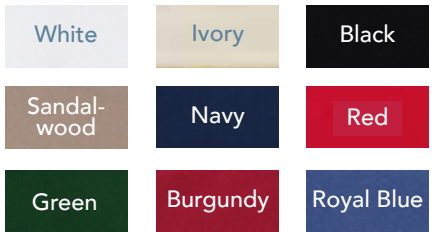

Table Overlays (Half Length) Available in: White, Ivory, Black, Sandalwood, Navy, Red, Green, Burgundy, and Royal Blue

5.5' and 6' Round Table Underlays

Table Overlays (Half Length)

30" High Boy Rounds

30" Seated Cocktail Rounds

Square Table

6 or 8 Ft Rectangular Table

Also available but not pictured, Half Moon Sweetheart Table, Serp Table, Cake Table, Place-Card Table and Buffet Tables with Linens.

Peachtree Pointe Venue features Farmhouse Style Buffet Tables.

## Tablecloths

Choose your Tablecloth Style, Color and Overlay Color if applicable

Upgrades to different fabrics are available for an additional fee. Ask your Sales Manager for additional information.

7000 Lanier Islands Parkway  
Buford, GA 30518  
678.318.7859  
LanierIslands.com