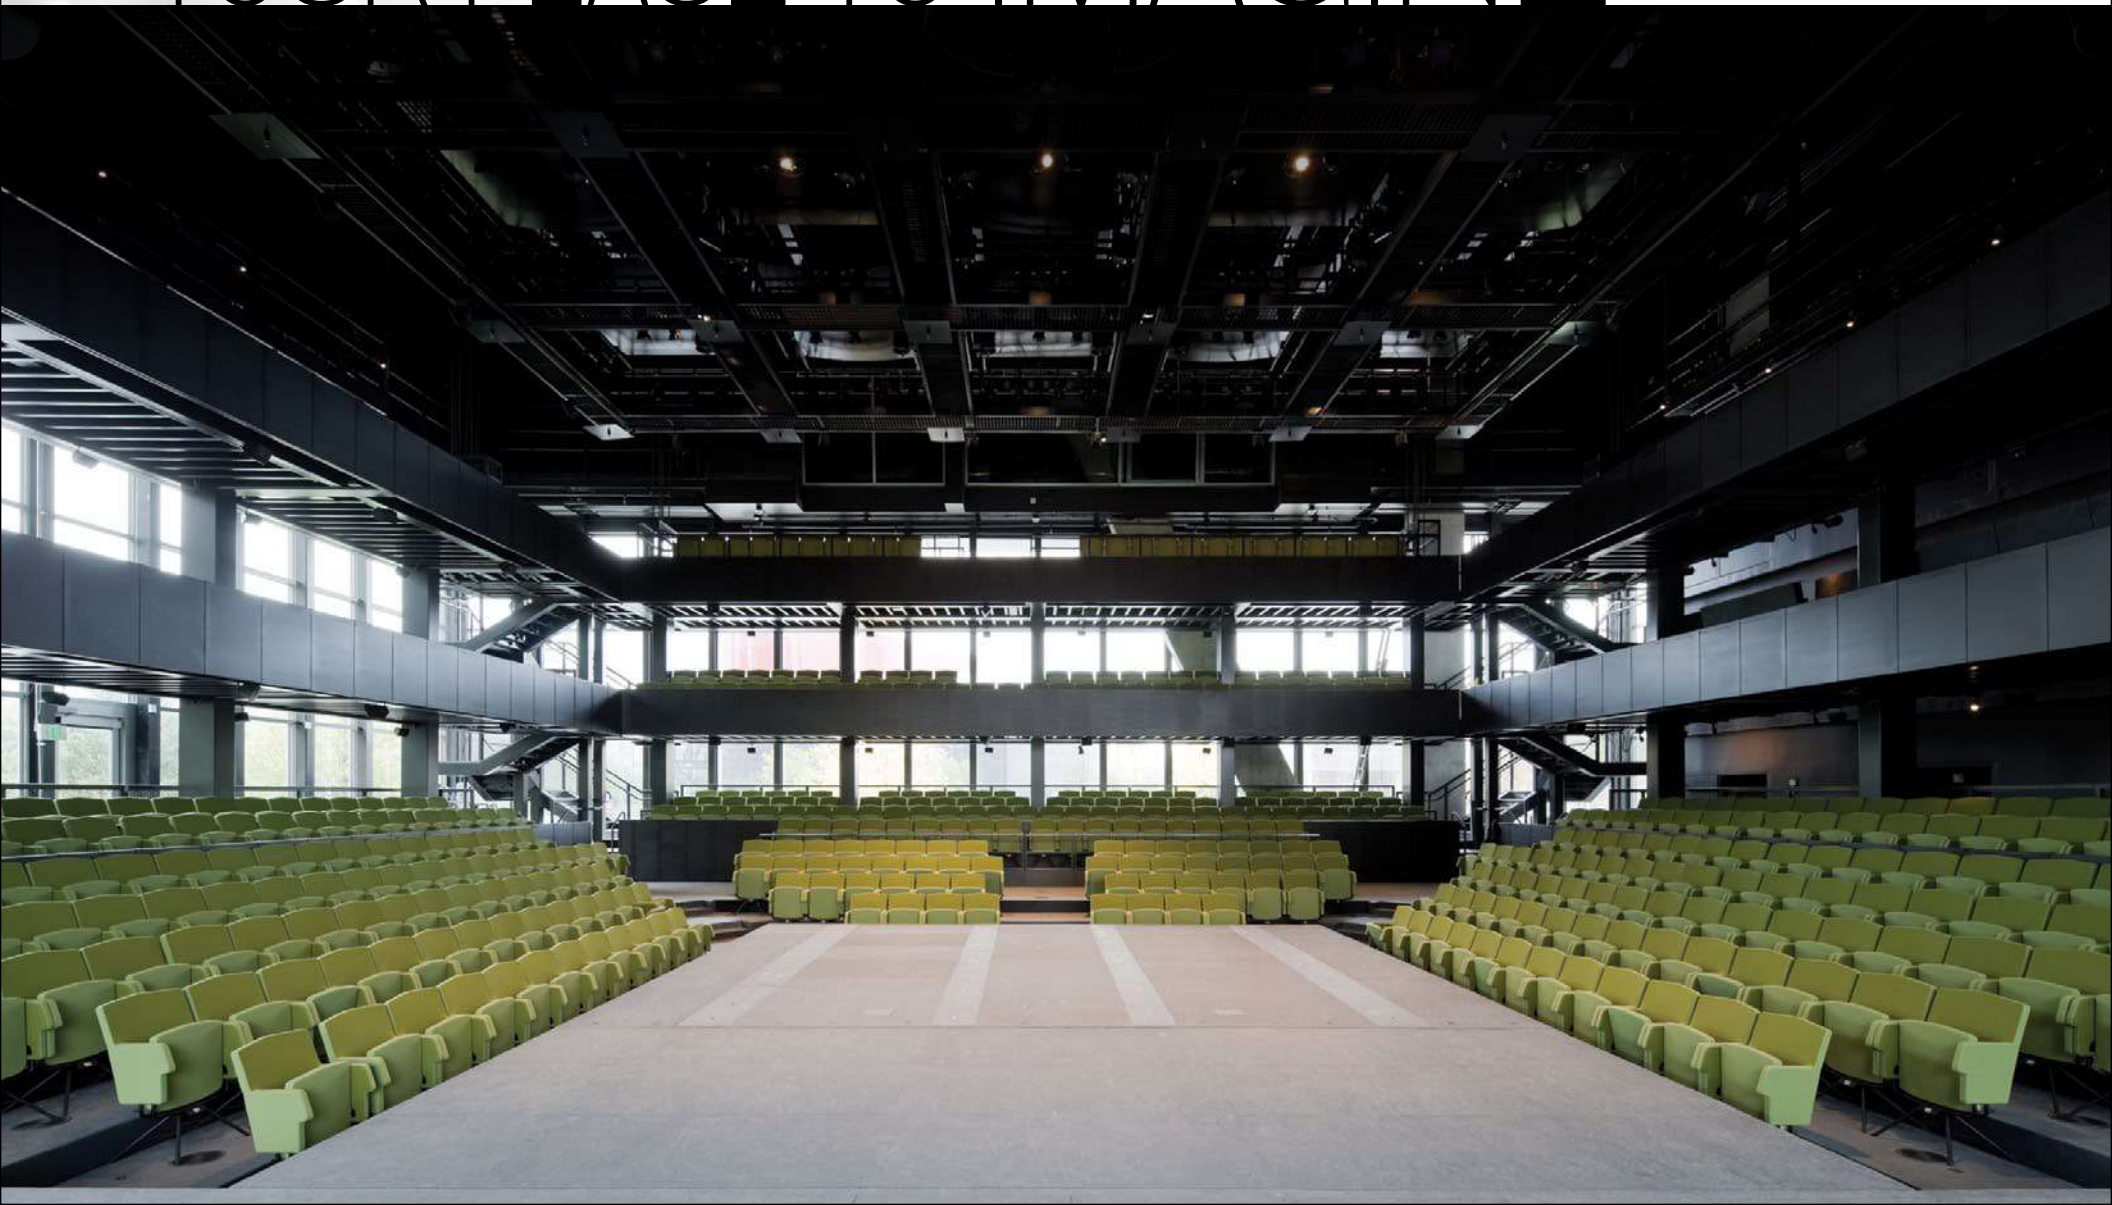

YOUR PLACE TO IMAGINE