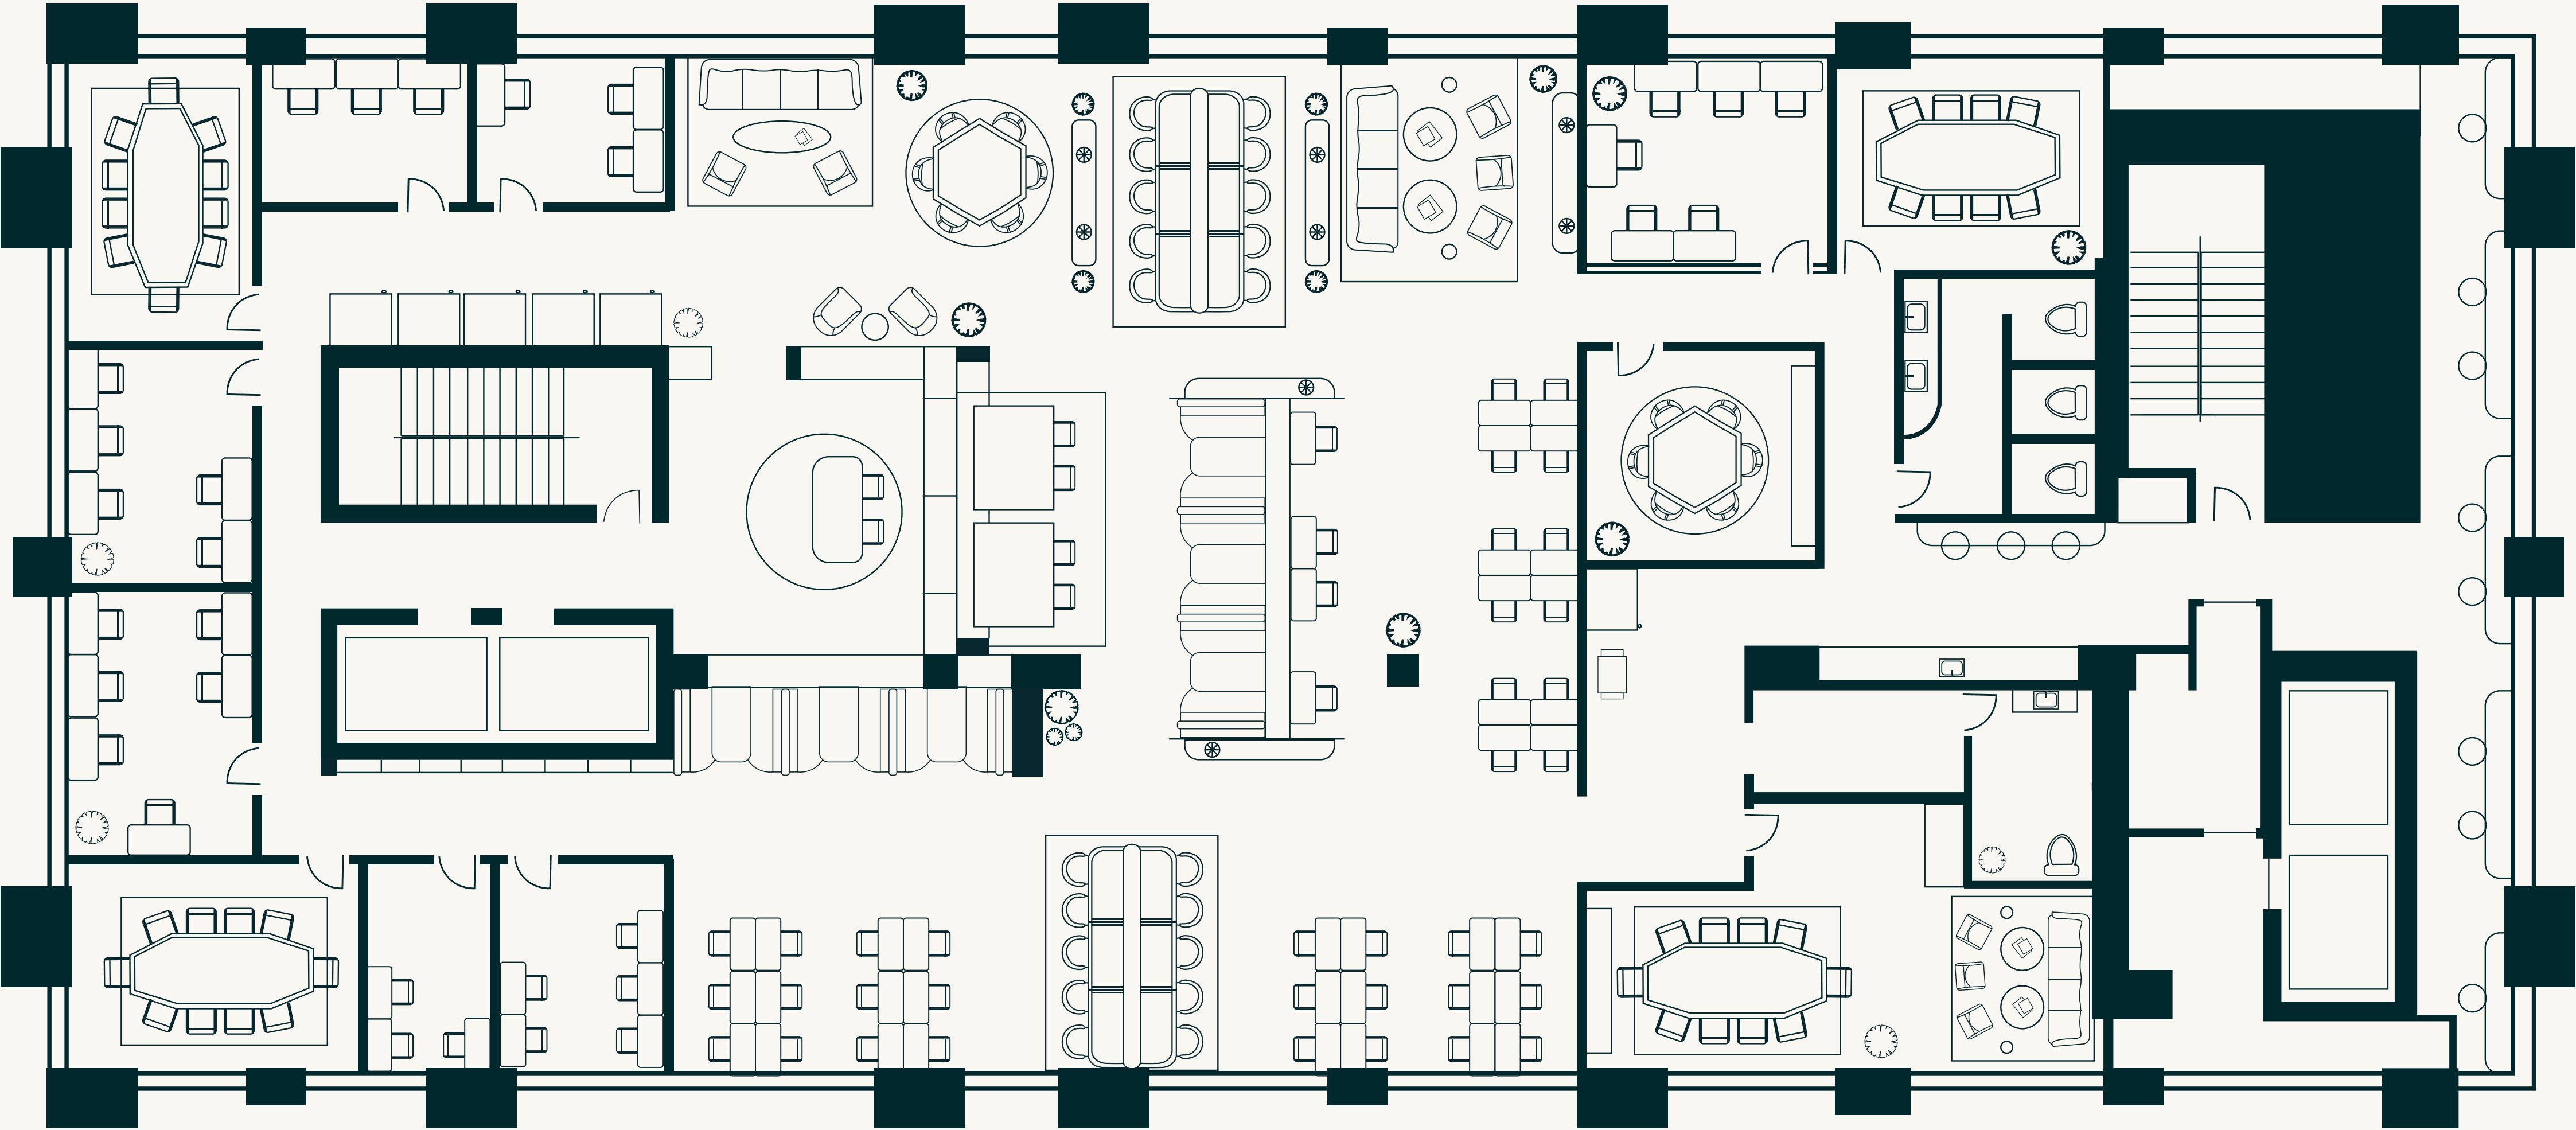

## COMMUNAL WORKSPACE

Open floor plan, offering structured seating, standing stations, lounge areas, and phone booths to suit all modes of work.

# MEETING ROOMS

Tech-powered rooms with seating for up to 10. Meeting rooms can be booked by members and nonmembers.

# FLOORPLAN

**40** Dedicated Desks

**3** Meeting Rooms

**1** Library

**8** Private Offices

**6** Phone Booths

**1** Kitchen