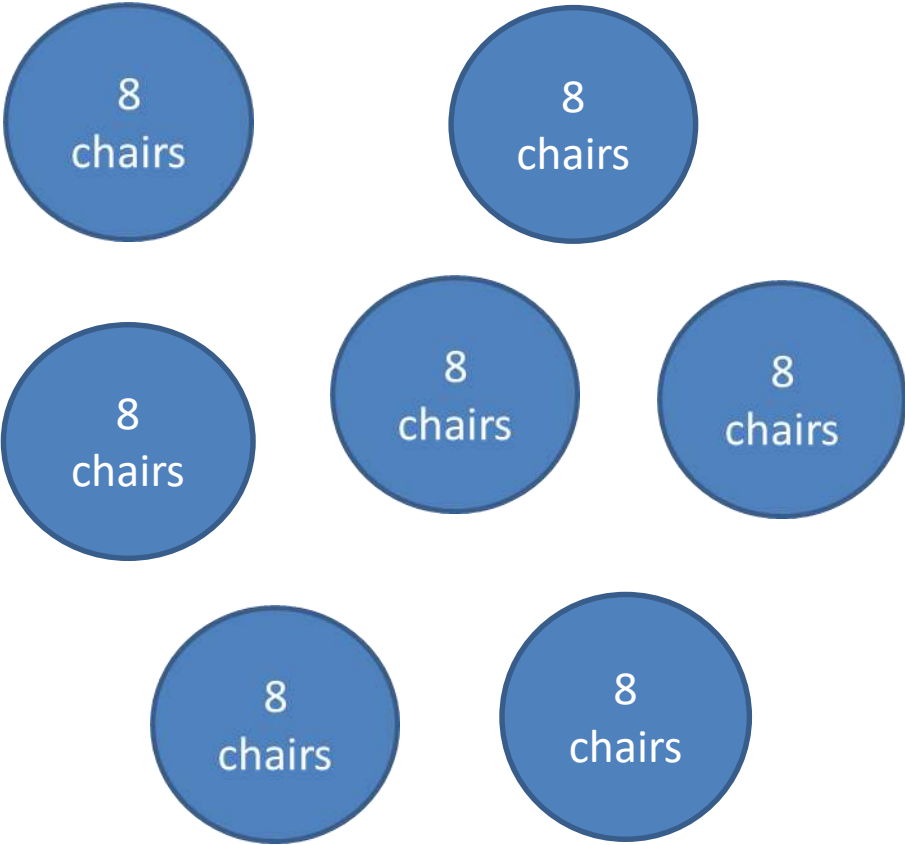

Lydie's Cottage
Ceremony seating – 68 (max)
Reception seating – 56 (max w/no dance floor)

To kitchen and
Back bathroom

2- 6' table

1 6' table

2 – 6' tables

To front bathroom

South Door

Window

Window

North Door