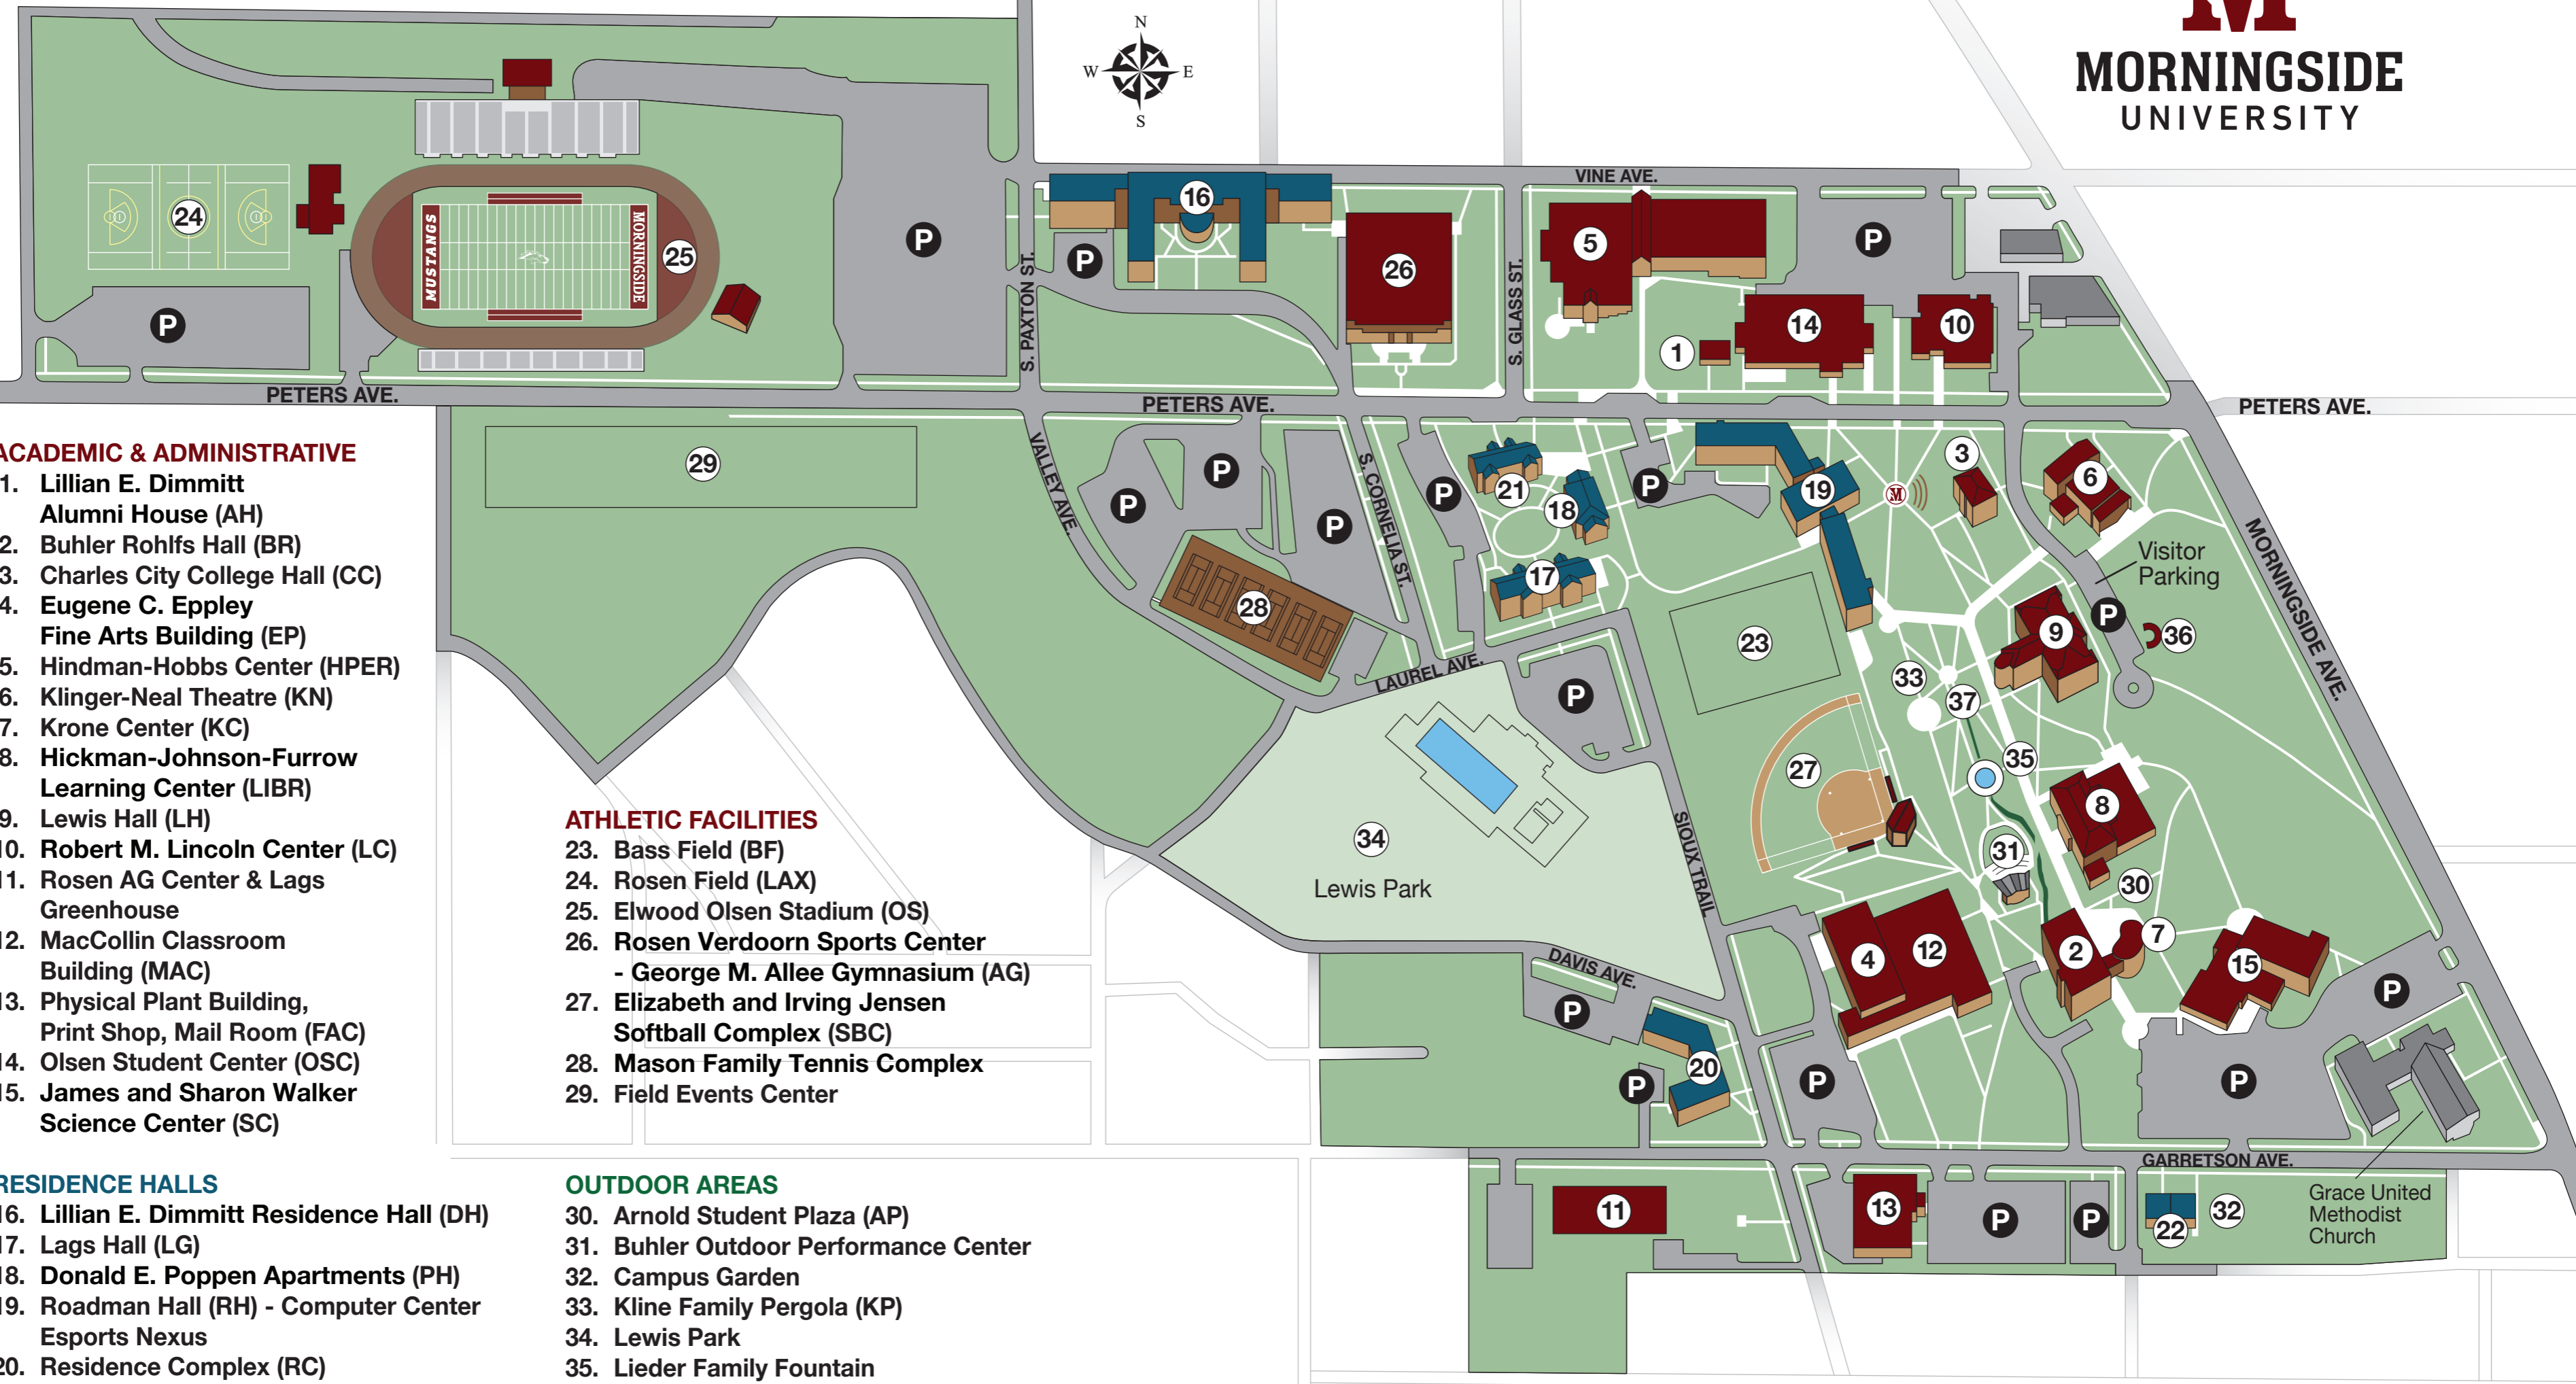

MORNINGSIDE
UNIVERSITY

ACADEMIC & ADMINISTRATIVE

- 1. Lillian E. Dimmitt Alumni House (AH)
- 2. Buhler Rohlfs Hall (BR)
- 3. Charles City College Hall (CC)
- 4. Eugene C. Eppley Fine Arts Building (EP)
- 5. Hindman-Hobbs Center (HPER)
- 6. Klinger-Neal Theatre (KN)
- 7. Krone Center (KC)
- 8. Hickman-Johnson-Furrow Learning Center (LIBR)
- 9. Lewis Hall (LH)
- 10. Robert M. Lincoln Center (LC)
- 11. Rosen AG Center & Lags Greenhouse
- 12. MacCollin Classroom Building (MAC)
- 13. Physical Plant Building, Print Shop, Mail Room (FAC)
- 14. Olsen Student Center (OSC)
- 15. James and Sharon Walker Science Center (SC)

ATHLETIC FACILITIES

- 23. Bass Field (BF)
- 24. Rosen Field (LAX)
- 25. Elwood Olsen Stadium (OS)
- 26. Rosen Verdoorn Sports Center - George M. Allee Gymnasium (AG)
- 27. Elizabeth and Irving Jensen Softball Complex (SBC)
- 28. Mason Family Tennis Complex
- 29. Field Events Center

OUTDOOR AREAS

- 30. Arnold Student Plaza (AP)
- 31. Buhler Outdoor Performance Center
- 32. Campus Garden
- 33. Kline Family Pergola (KP)
- 34. Lewis Park
- 35. Lieder Family Fountain
- 36. Spoonholder Bench
- 37. Hilker Campus Mall

PARKING LOTS