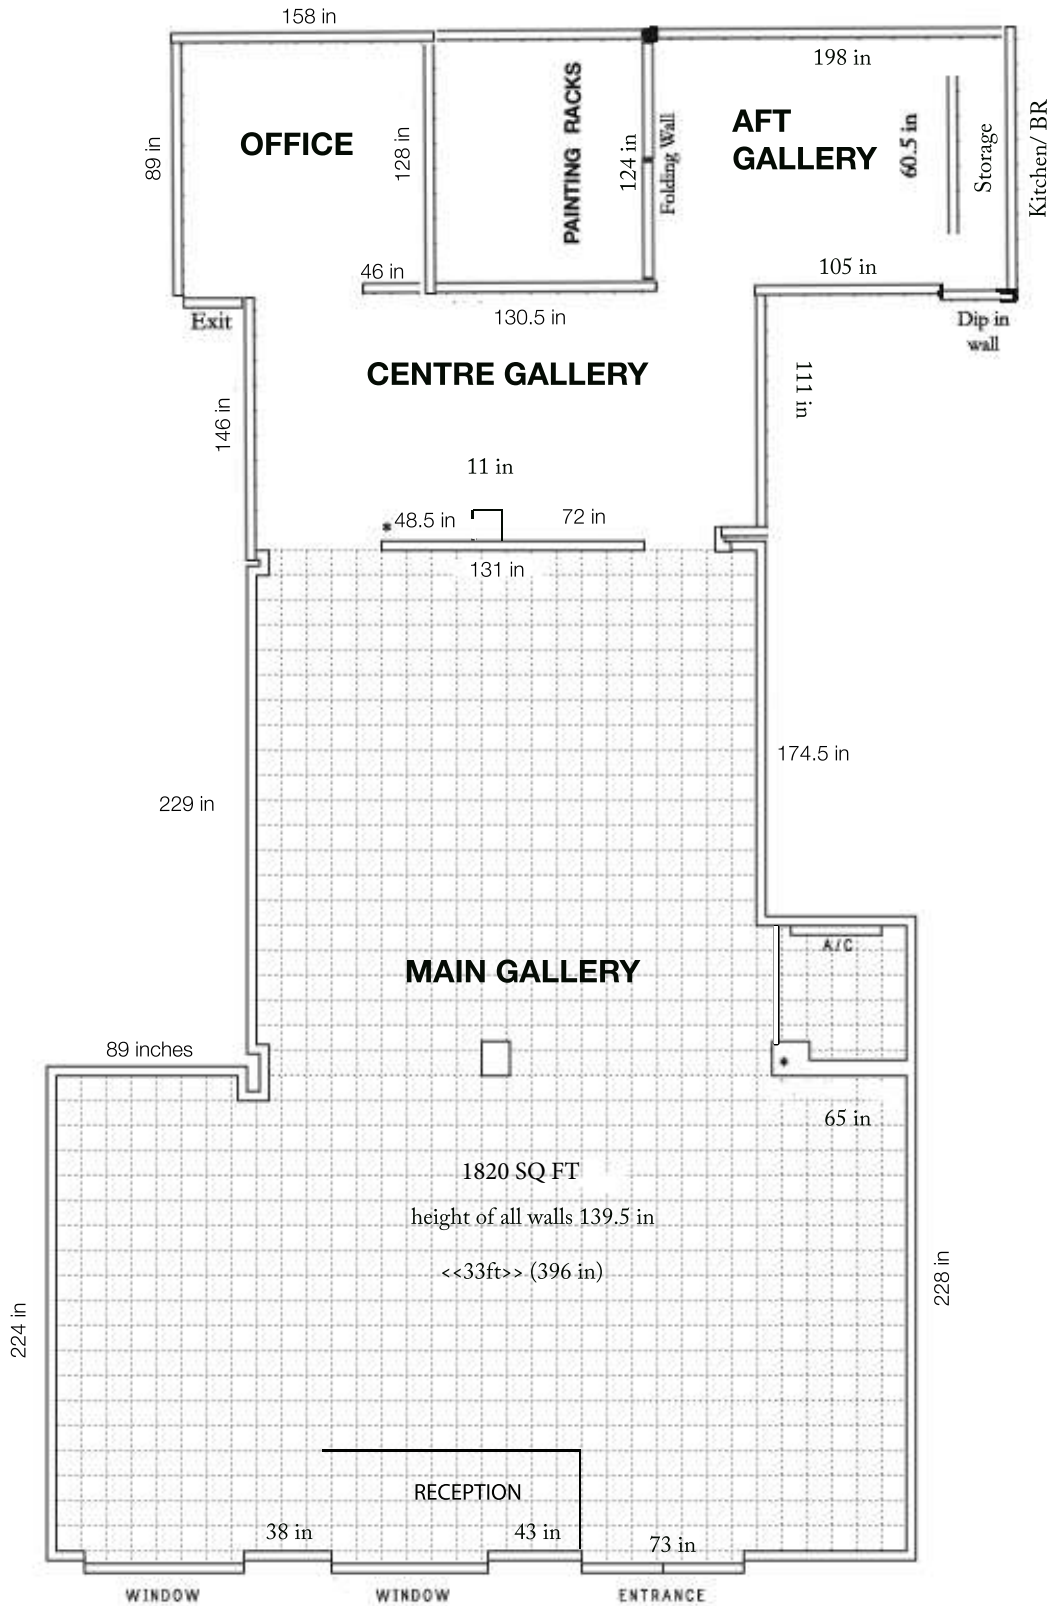

CLICK TO VIEW GOOGLE MAPS TOUR