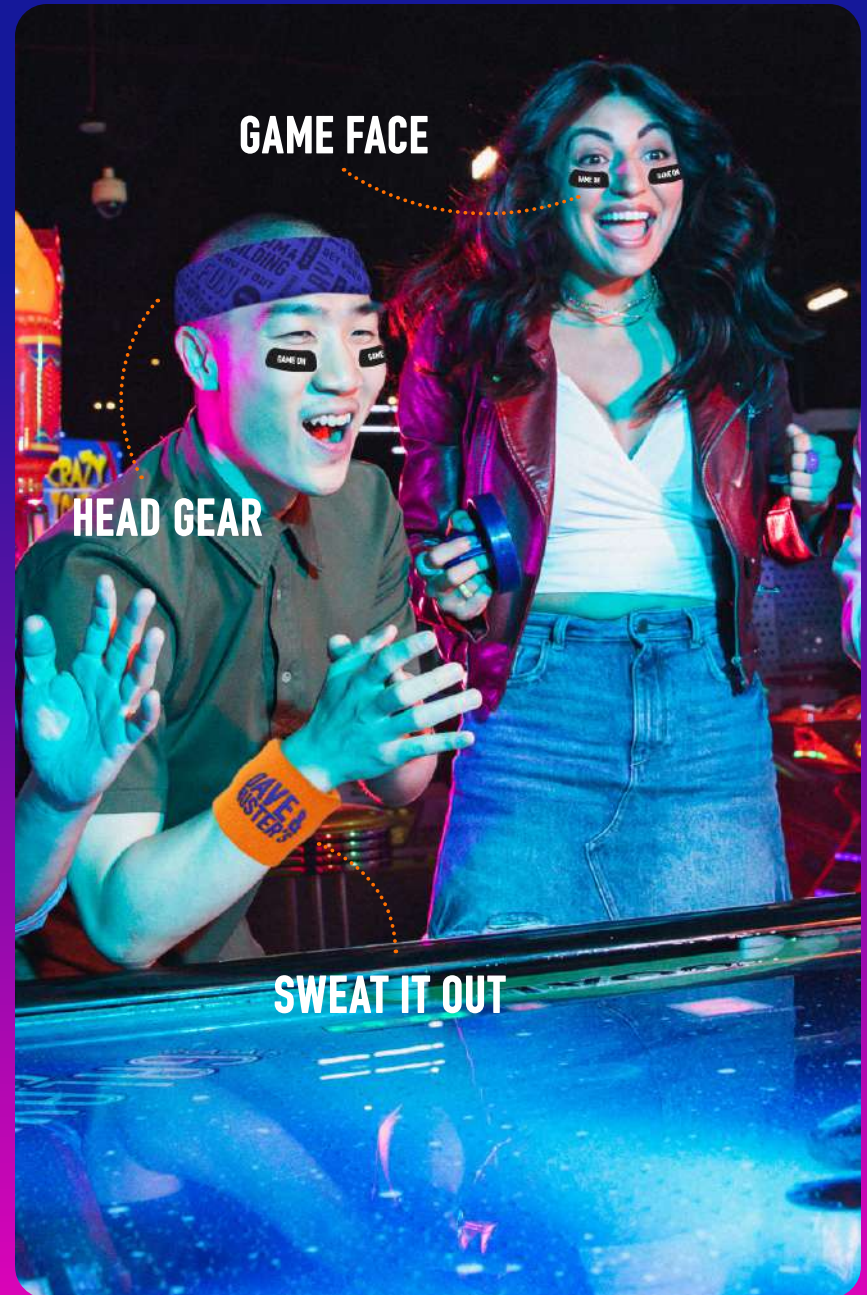

TEAM SWAG

EVERY TEAM BUILDING
ACTIVITY COMES WITH
TEAM COLOR-COORDINATED
SWAG FOR EACH PERSON.

REP YOUR TEAM COLORS
WITH PRIDE!

INCLUDED IN EVERY PACKAGE:

BANDANA

WRISTBAND

EYE BLACKS

BRING IN YOUR TEAM TO PLAY STATE-OF-THE- ART GAMES