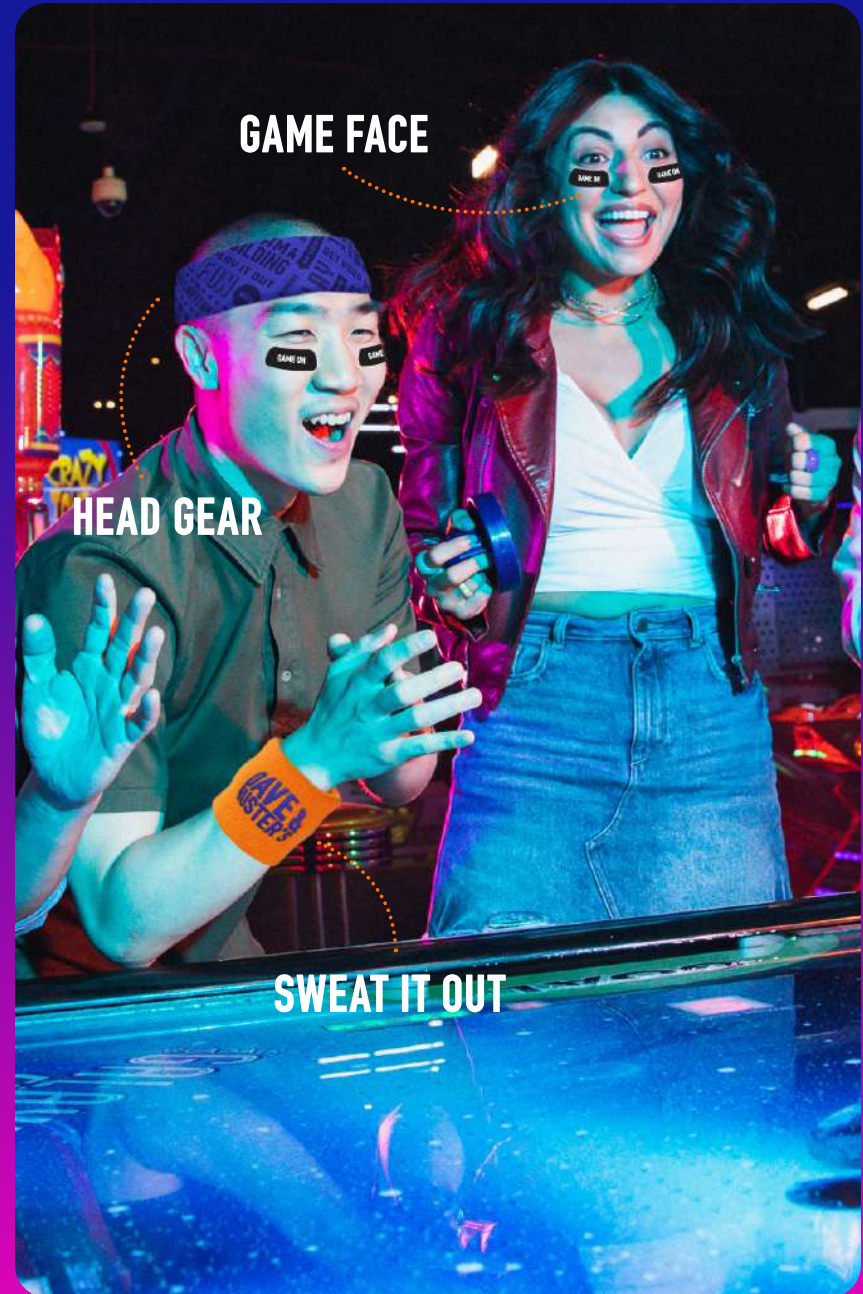

TEAM SWAG

EVERY TEAM BUILDING
ACTIVITY COMES WITH
TEAM COLOR-COORDINATED
SWAG FOR EACH PERSON.

REP YOUR TEAM COLORS
WITH PRIDE!

INCLUDED IN EVERY PACKAGE:

BANDANA

WRISTBAND

EYE BLACKS

BRING IN YOUR TEAM TO PLAY STATE-OF-THE- ART GAMES