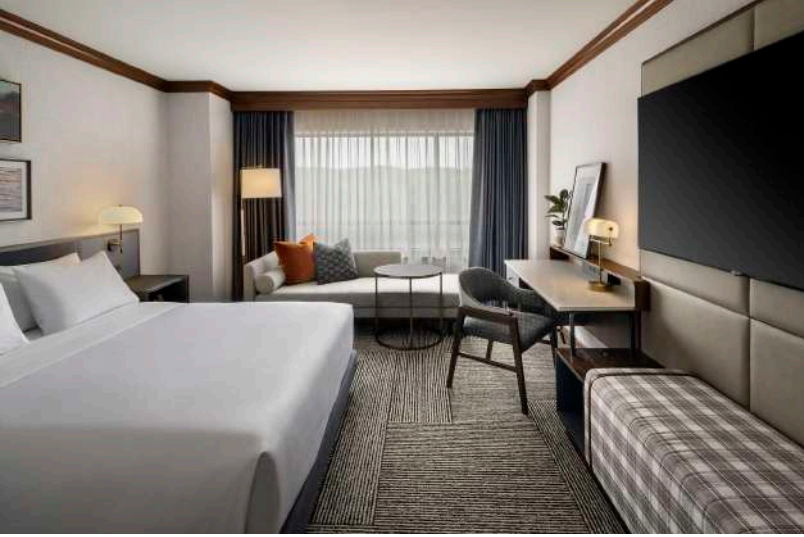

UPCOMING 2023 RENOVATION GUEST ROOMS AND PUBLIC SPACES

THE NEXT CHAPTER

The renovation is a transformative experience reflective of the area's rich literary culture & natural beauty. The inspired design is much like its people: grounded, approachable, & forward-thinking.

Design elements blend art, culture & nature - characteristic of the locale. Timeless furnishings are dressed up with thoughtful details, bridging classic modern style & sophisticated comfort. A soft, neutral palette is punctuated by warm wood tones combined with crisp, cool accents to create refined balance. Organic patterns in carpets & furnishings take cues from the flowing Iowa River & are contrasted with tailored textures & motifs. Curated art narrates the story, injecting charm & sparking curiosity.

At the heart of the Iowa River Landing, the revitalized Hyatt Regency Coralville offers a vibrant experience that is uniquely Coralville.

GUEST ROOMS

All 286 guest rooms and suites will be renovated, as well as the addition of two new junior suites.

New rooms will include:

- Platform beds with integrated power options and bedside lighting
- New carpet, paint, and wallpaper
- Large, mounted smart TVs
- New desks with stone tops and integrated power
- Local art in each guest room
- Open show closets
- Updated bathroom vanities and illuminated mirrors
- Chaise lounges in King guest rooms that serve as an additional sleeping space
- Multiple shower conversions in King guest rooms

RESTAURANTS & BARS