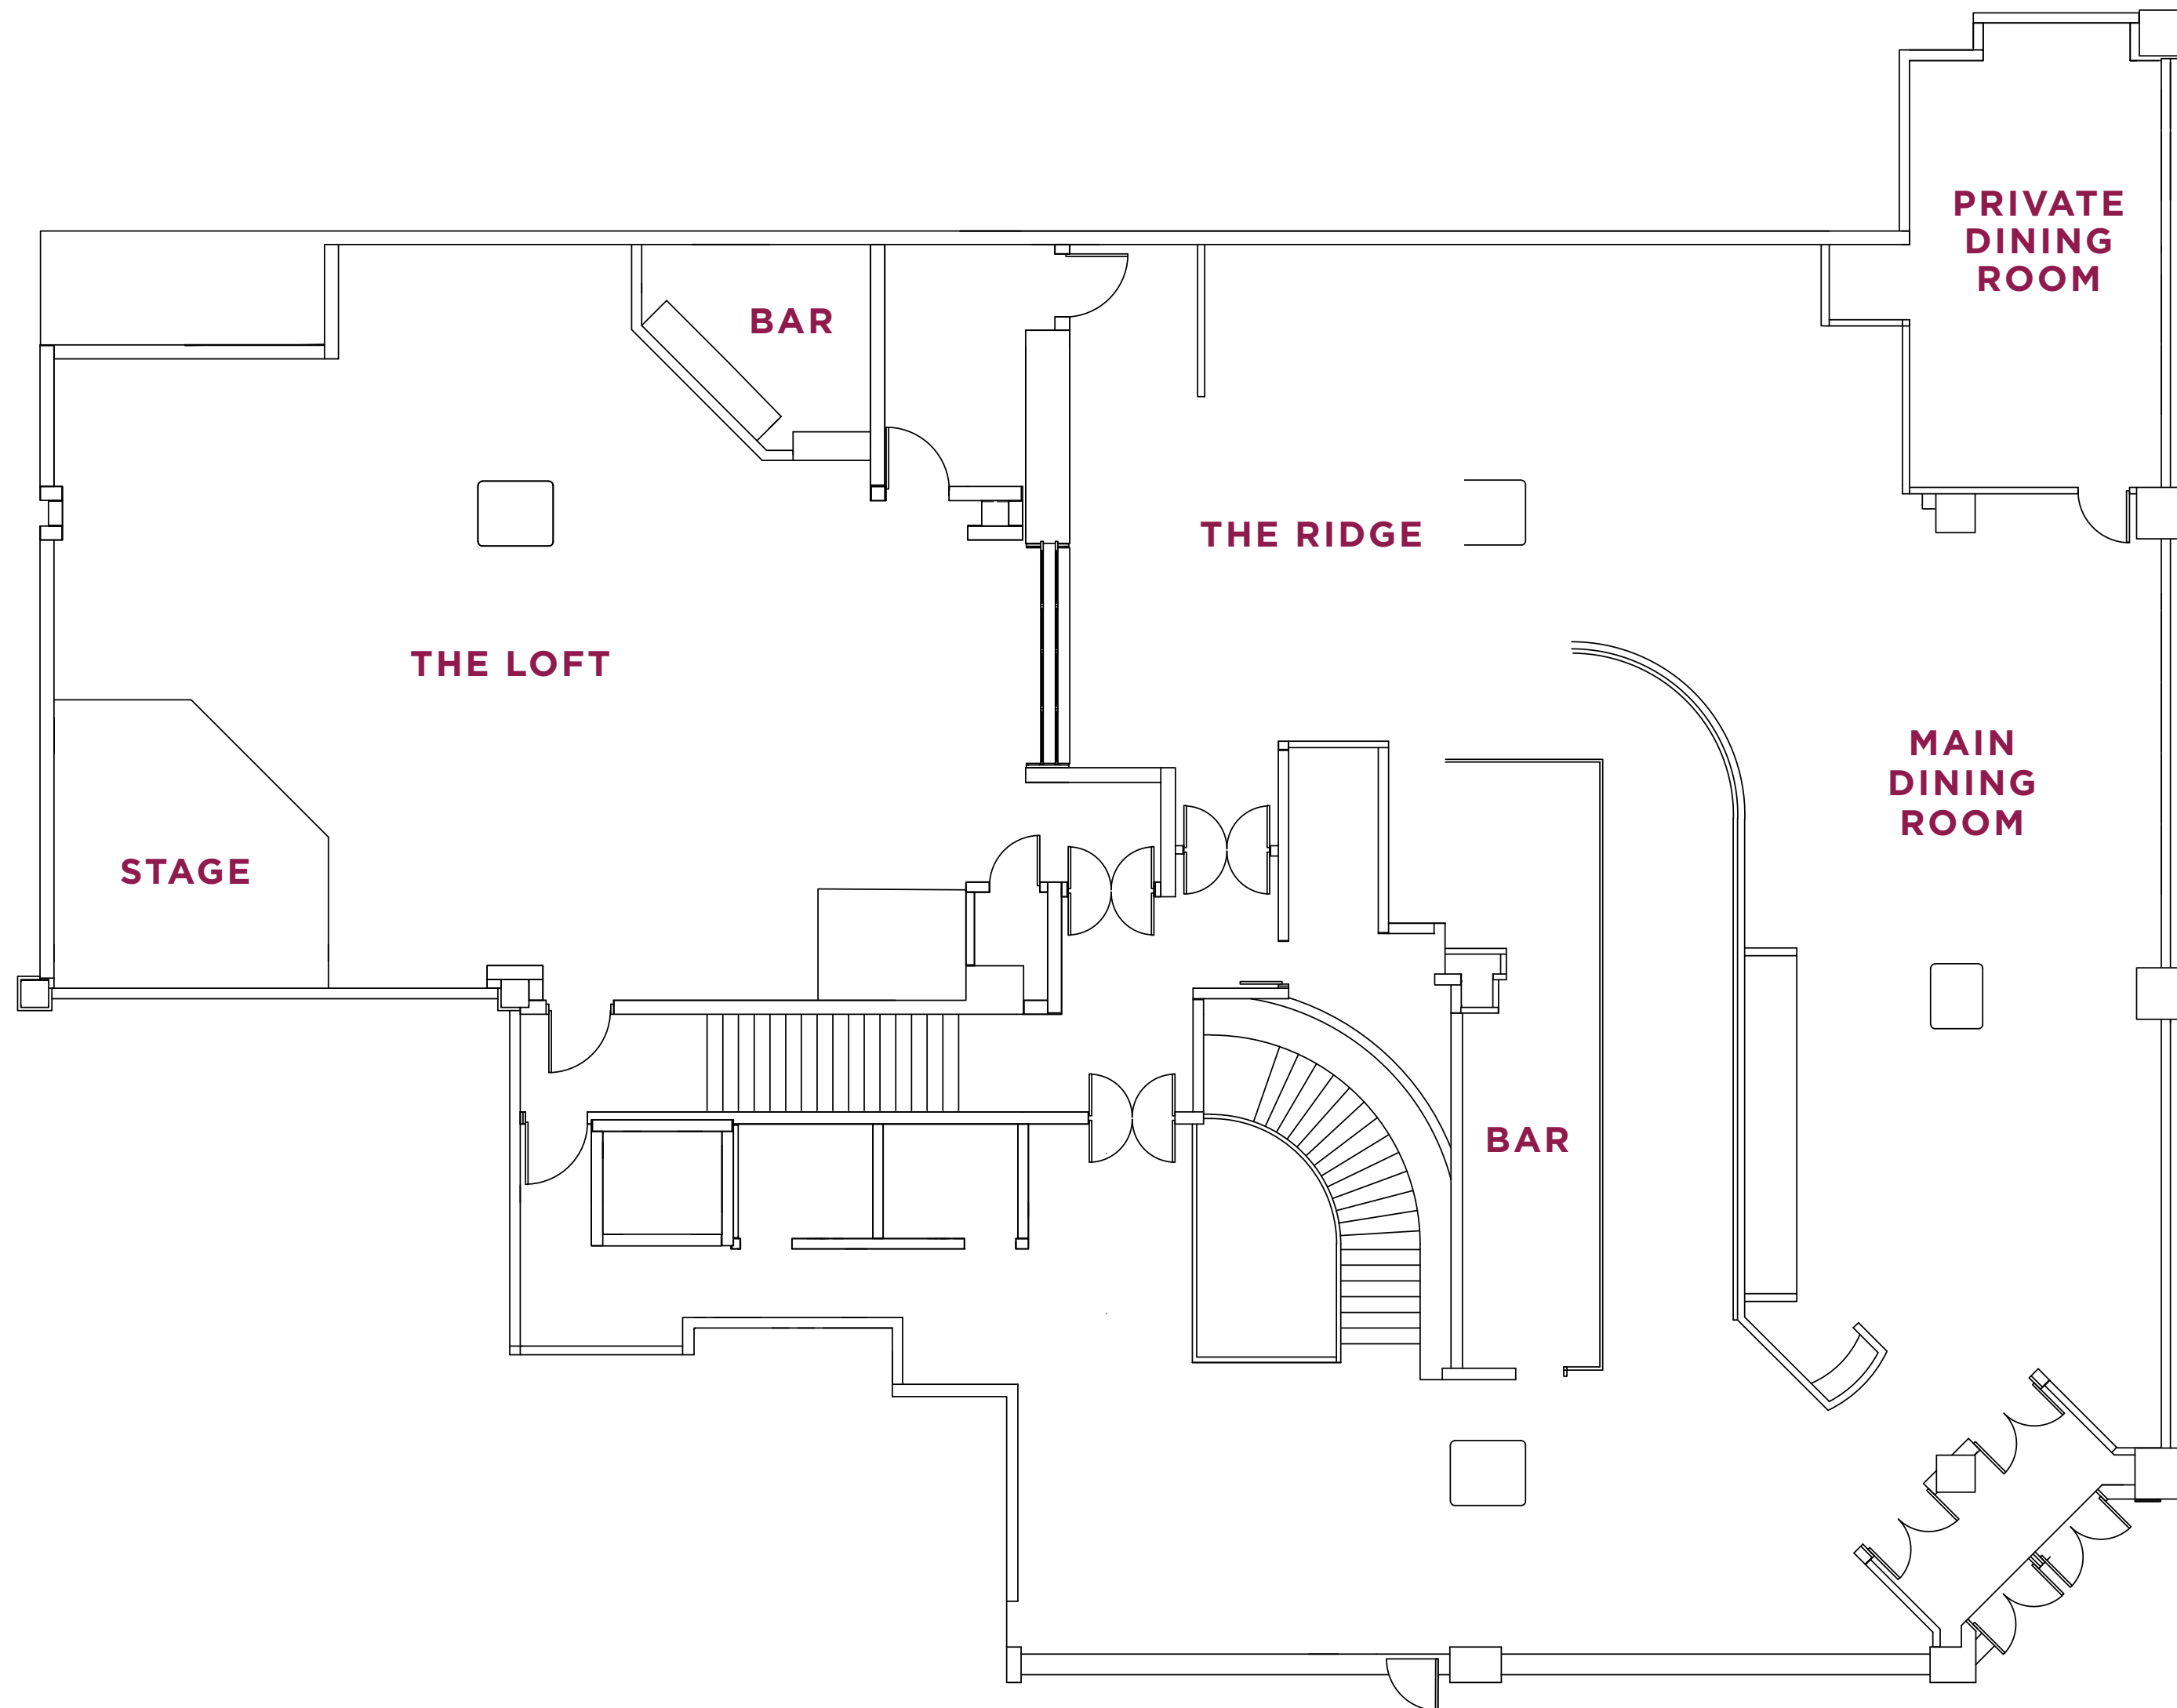

# RESTAURANT LEVEL

## THE LOFT

- Seated: 60 with dance floor
- Full service bar, in-house audio visual equipment/support
- Deconstructed barrel stave walls
- Built in stage
- Built in Bar