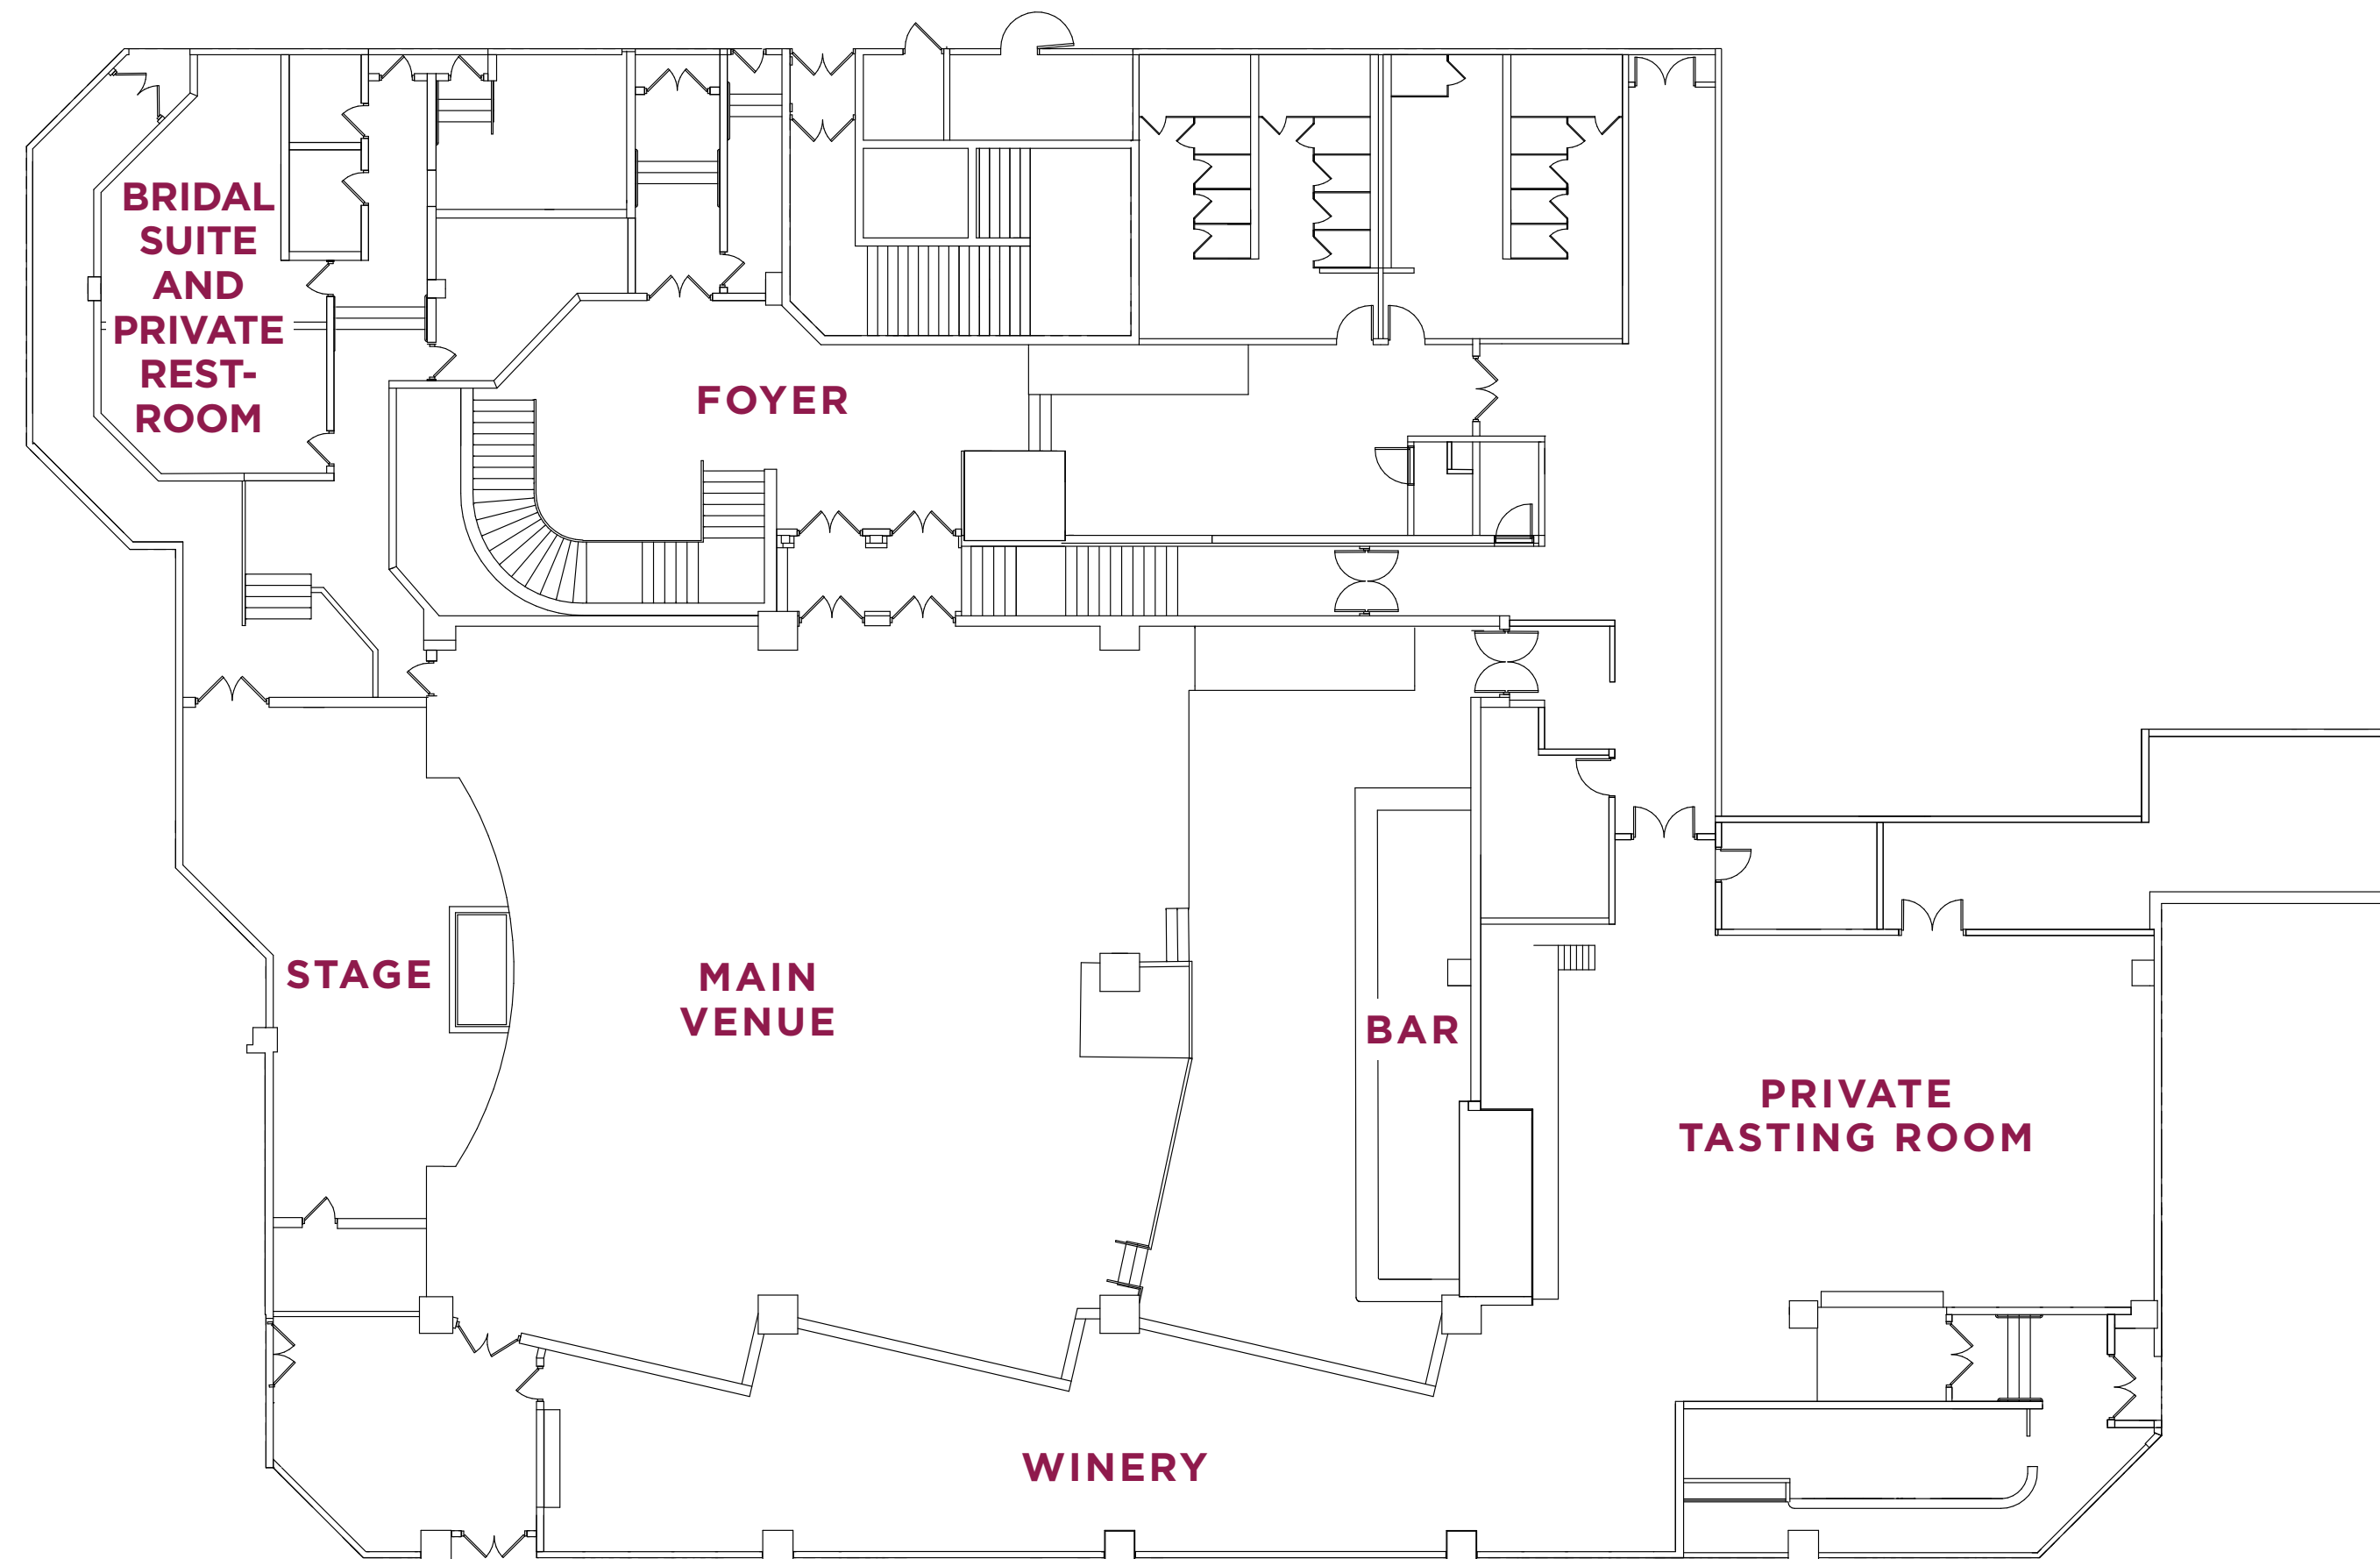

# RESTAURANT LEVEL

## THE LOFT

- Seated: 60 with dance floor
- Full service bar, in-house audio visual equipment/support
- Deconstructed barrel stave walls
- Built in stage
- Built in Bar

## THE PRIVATE BARREL ROOM

- Seated for 20
- Perfect Bridal suite when utilizing Loft/Ridge

## MAIN VENUE

- Seated up to 200 (max 210)
- Reception and dance floor 200
- Expansive Bar
- Large stage
- Bridal Suite with private restrooms
- Full service, in-house audio visual equipment and support