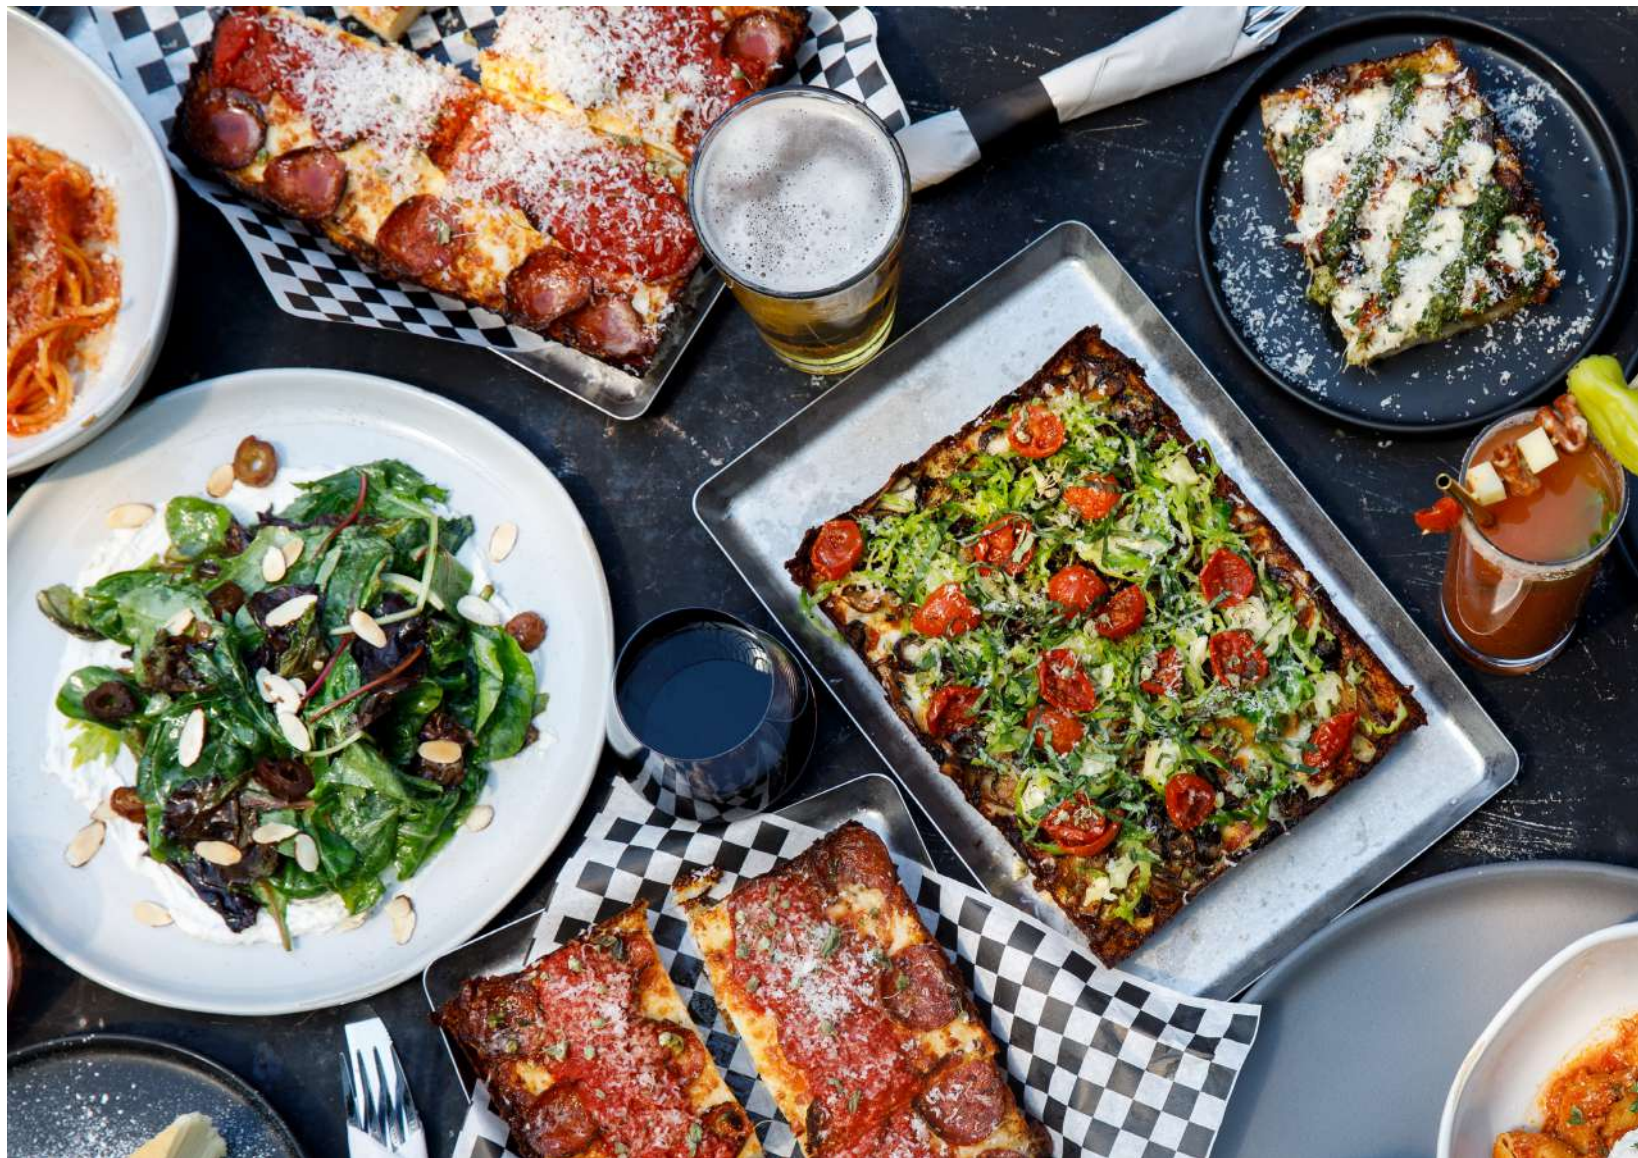

NEED FOR MORE SPACE?

VENDOR PARTNERSHIPS

With our vendor partnerships across the city, we can easily acquire extra supplies or equipment that your event requires; A/V, equipment rentals, party rental, live entertainment, DJs, custom floral or pastry arrangements, linens, unique entertainment, and anything else that will make your event an experience to remember.

RENT THE GARDENS

We can utilize the entire Yerba Buena Gardens as an extension of Joyride Pizza, hosting literally thousands of guests.

OUR PIZZA HOUSES

More intimate gatherings and tasting events can be hosted at our other San Francisco locations. For more information, email: events@joyridepizza.com.