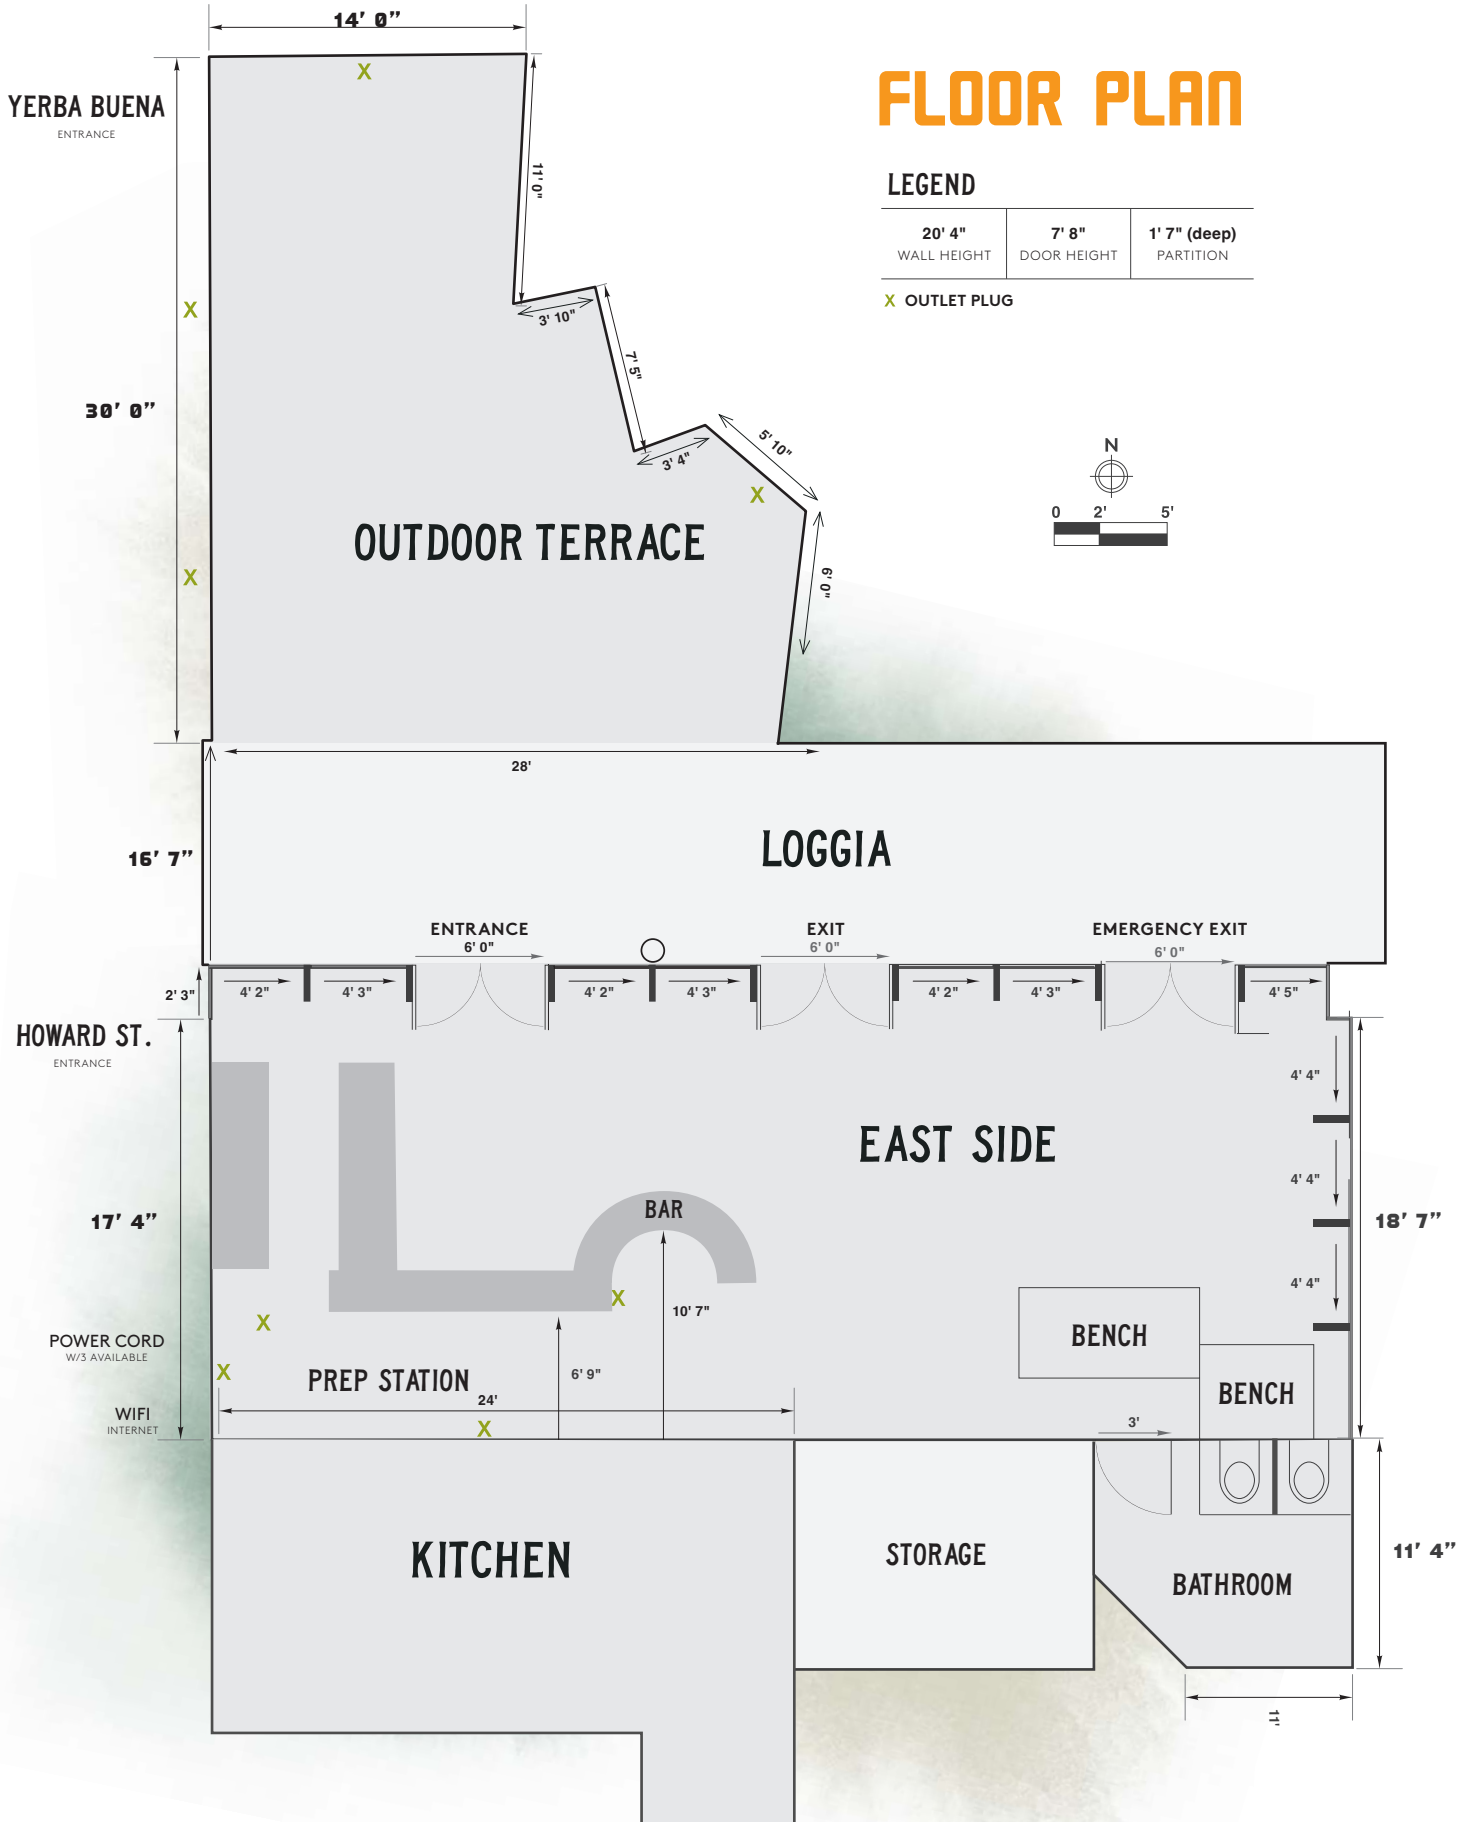

Seated up to 50 | Standing up to 60

Please inquire about our semi-private East Side space standing up to 35.

OUTDOOR TERRACE

Seated up to 50 | Standing up to 60

FULL VENUE BUYOUT

Seated up to 125 | Standing up to 200+

FLOOR PLAN

LEGEND

20' 4"	7' 8"	1' 7" (deep)
WALL HEIGHT	DOOR HEIGHT	PARTITION

X OUTLET PLUG

NEED FOR MORE SPACE?

VENDOR PARTNERSHIPS

With our vendor partnerships across the city, we can easily acquire extra supplies or equipment that your event requires; A/V, equipment rentals, party rental, live entertainment, DJs, custom floral or pastry arrangements, linens, unique entertainment, and anything else that will make your event an experience to remember.