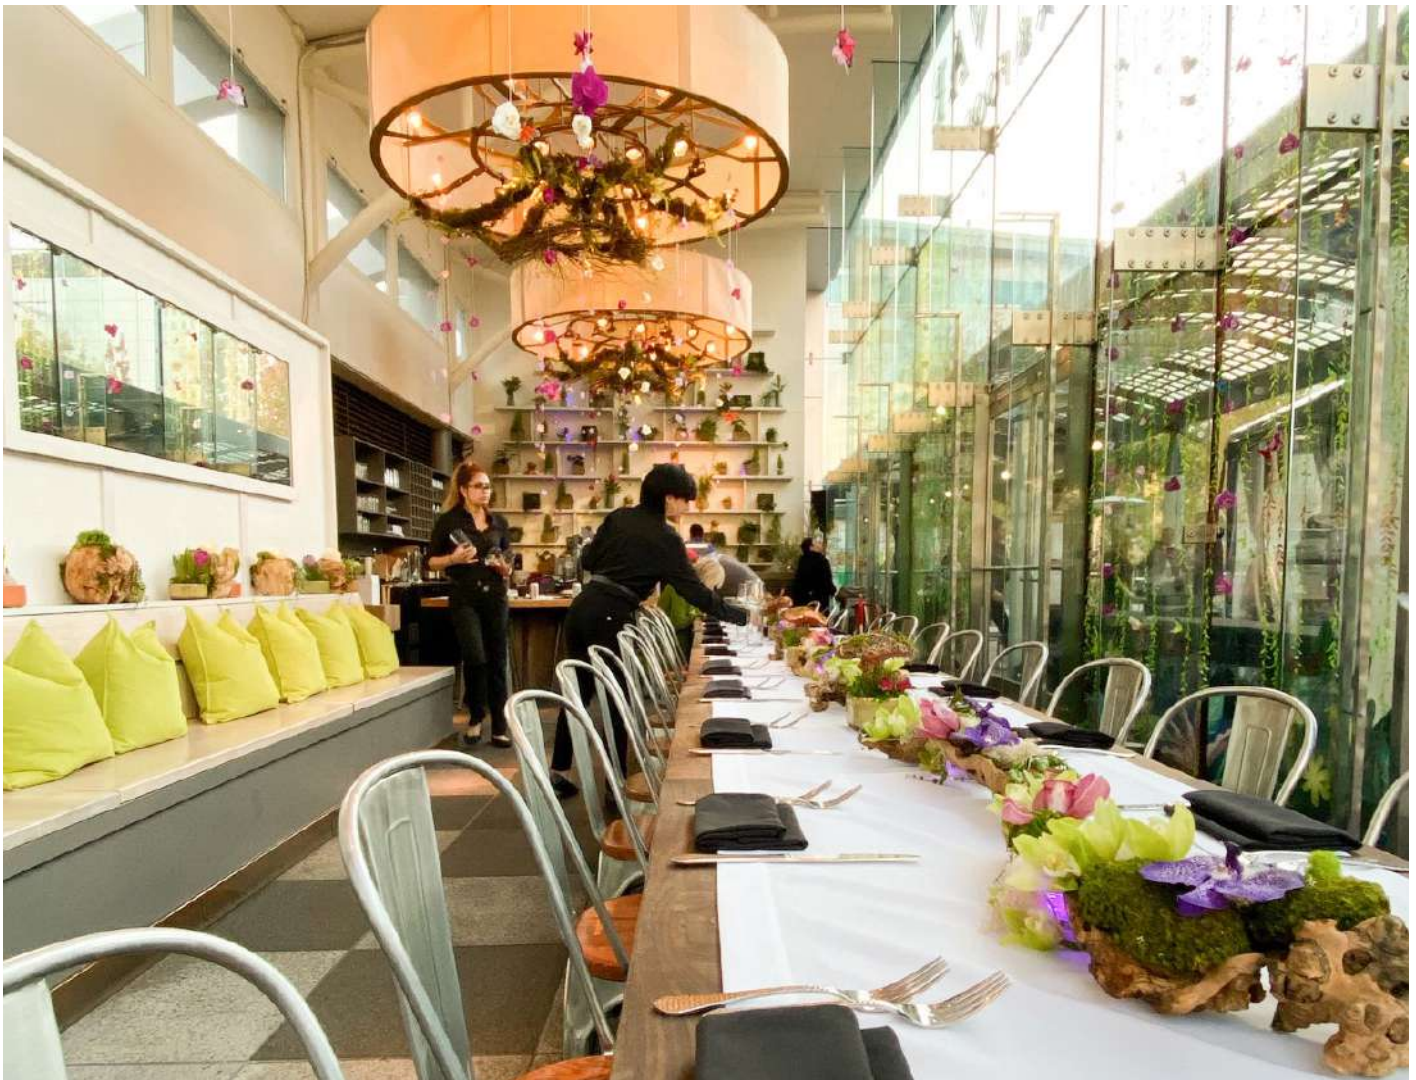

URBAN OASIS

IMAGINE YOURSELF STANDING IN THE MIDST OF YOUR PARTY, GAZING OUT THROUGH TWO STORY PALATIAL GLASS WINDOWS TO SEE YOUR GUESTS ENJOYING DELICIOUS FOOD AND DRINK AS THE SUN DIPS DOWN BEHIND THE SWEEPING SILLOUHETTE OF THE SAN FRANCISCO CITYSCAPE.

Joyride Pizza at Yerba Buena Gardens provides a one-of-a kind event space with options for indoor and outdoor settings and from semi-private to fully-private use. Choose from our menu of mouth-watering, classic Detroit pizza, fresh pasta and salads or customize to meet your guests' culinary and dietary requirements. Our team will deliver an event that you and your guests will love.

CORPORATE EVENTS
CONFERENCE MEETINGS
NETWORKING EVENTS
HOLIDAY PARTIES
RECEPTIONS
HAPPY HOURS
SHOWERS
ENGAGEMENT PARTIES
WEDDING PARTIES
REHEARSAL DINNER
FAMILY REUNIONS
BABY SHOWERS
BAR & BAT MITZVAHS