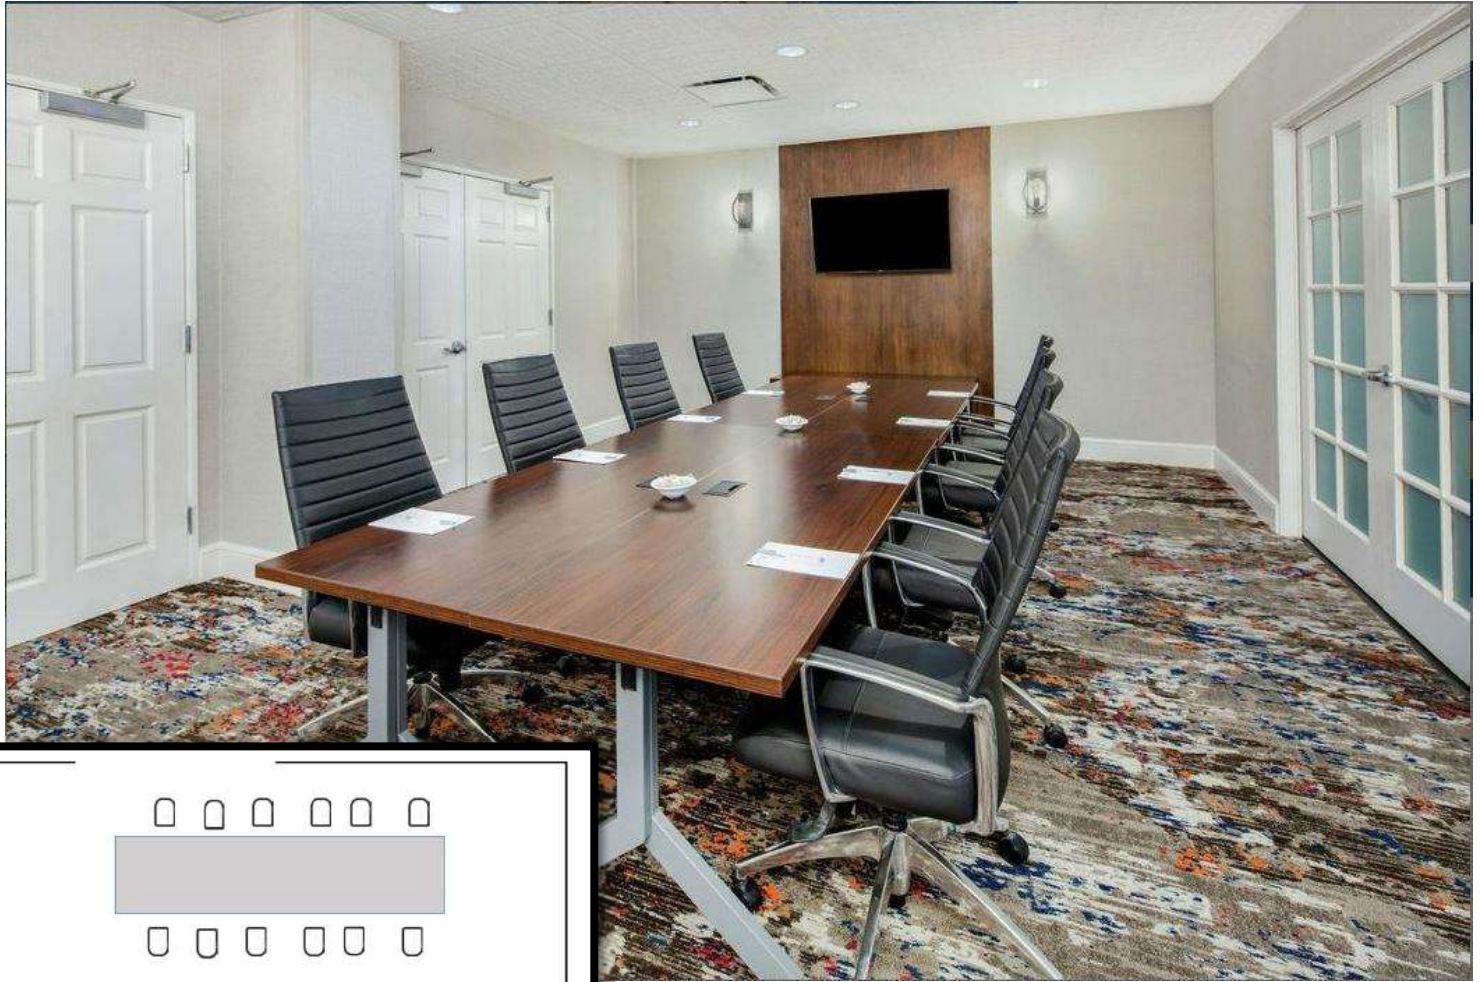

# Pavilion Lounge

Conference Style    Capacity : 16  
Sq ft: 405'      25' x 15'

# Private Lounge

Capacity : 10

Sq foot: 199'  
14' x 15'