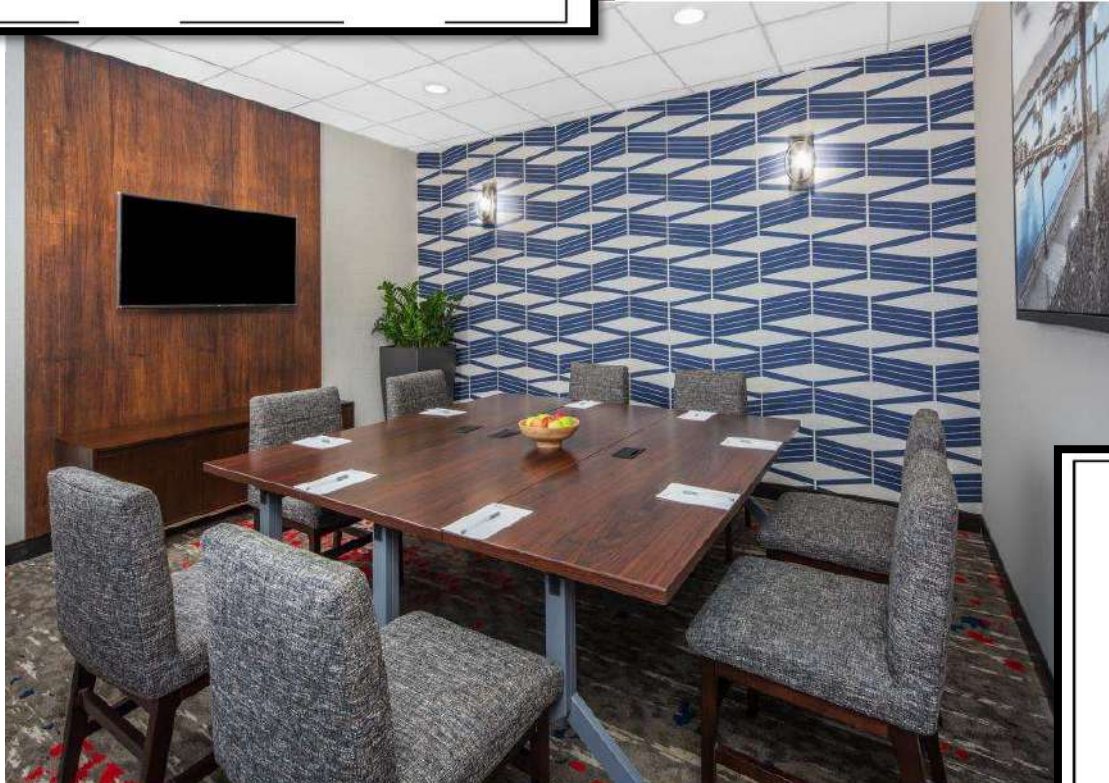

# Pavilion Lounge

Conference Style    Capacity : 16  
Sq ft: 405'      25' x 15'

# Private Lounge

Capacity : 10

Sq foot: 199'  
14' x 15'