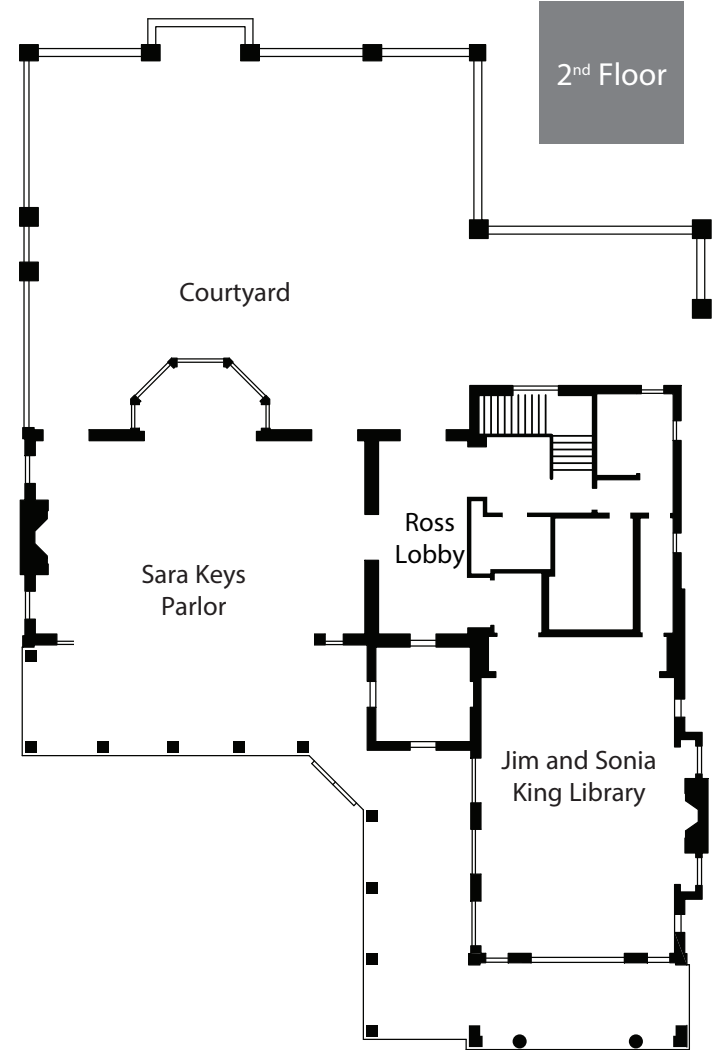

Mary B. Martin Storytelling Hall

INTERNATIONAL
**STORYTELLING
 CENTER**
 Jonesborough, Tennessee

ROOM
 CAPACITY

FACILITY	DIMENSIONS	THEATER SEATING	CLASSROOM	ROUND
Sara Keys Parlor	42' x 26	120	50	80+
Jim and Sonia King Library	42' x 26'	100	40	80
Krispy Kreme Storytelling Theater	N/A	95	N/A	N/A
Ross Lobby	12' x 26'	N/A	N/A	N/A
Courtyard	50' x 57' 20' x 29'	150	N/A	100