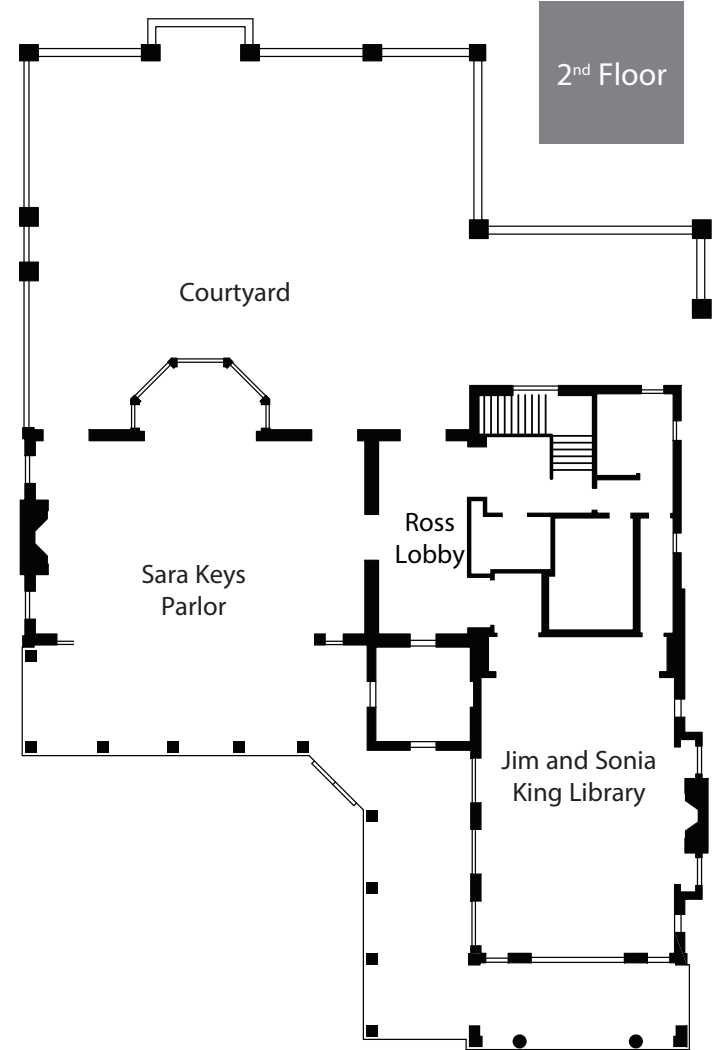

Mary B. Martin Storytelling Hall

INTERNATIONAL  
**STORYTELLING  
 CENTER**  
 Jonesborough, Tennessee

ROOM  
 CAPACITY

FACILITY	DIMENSIONS	THEATER SEATING	CLASSROOM	ROUND
Sara Keys Parlor	42' x 26	120	50	80+
Jim and Sonia King Library	42' x 26'	100	40	80
Krispy Kreme Storytelling Theater	N/A	95	N/A	N/A
Ross Lobby	12' x 26'	N/A	N/A	N/A
Courtyard	50' x 57' 20' x 29'	150	N/A	100