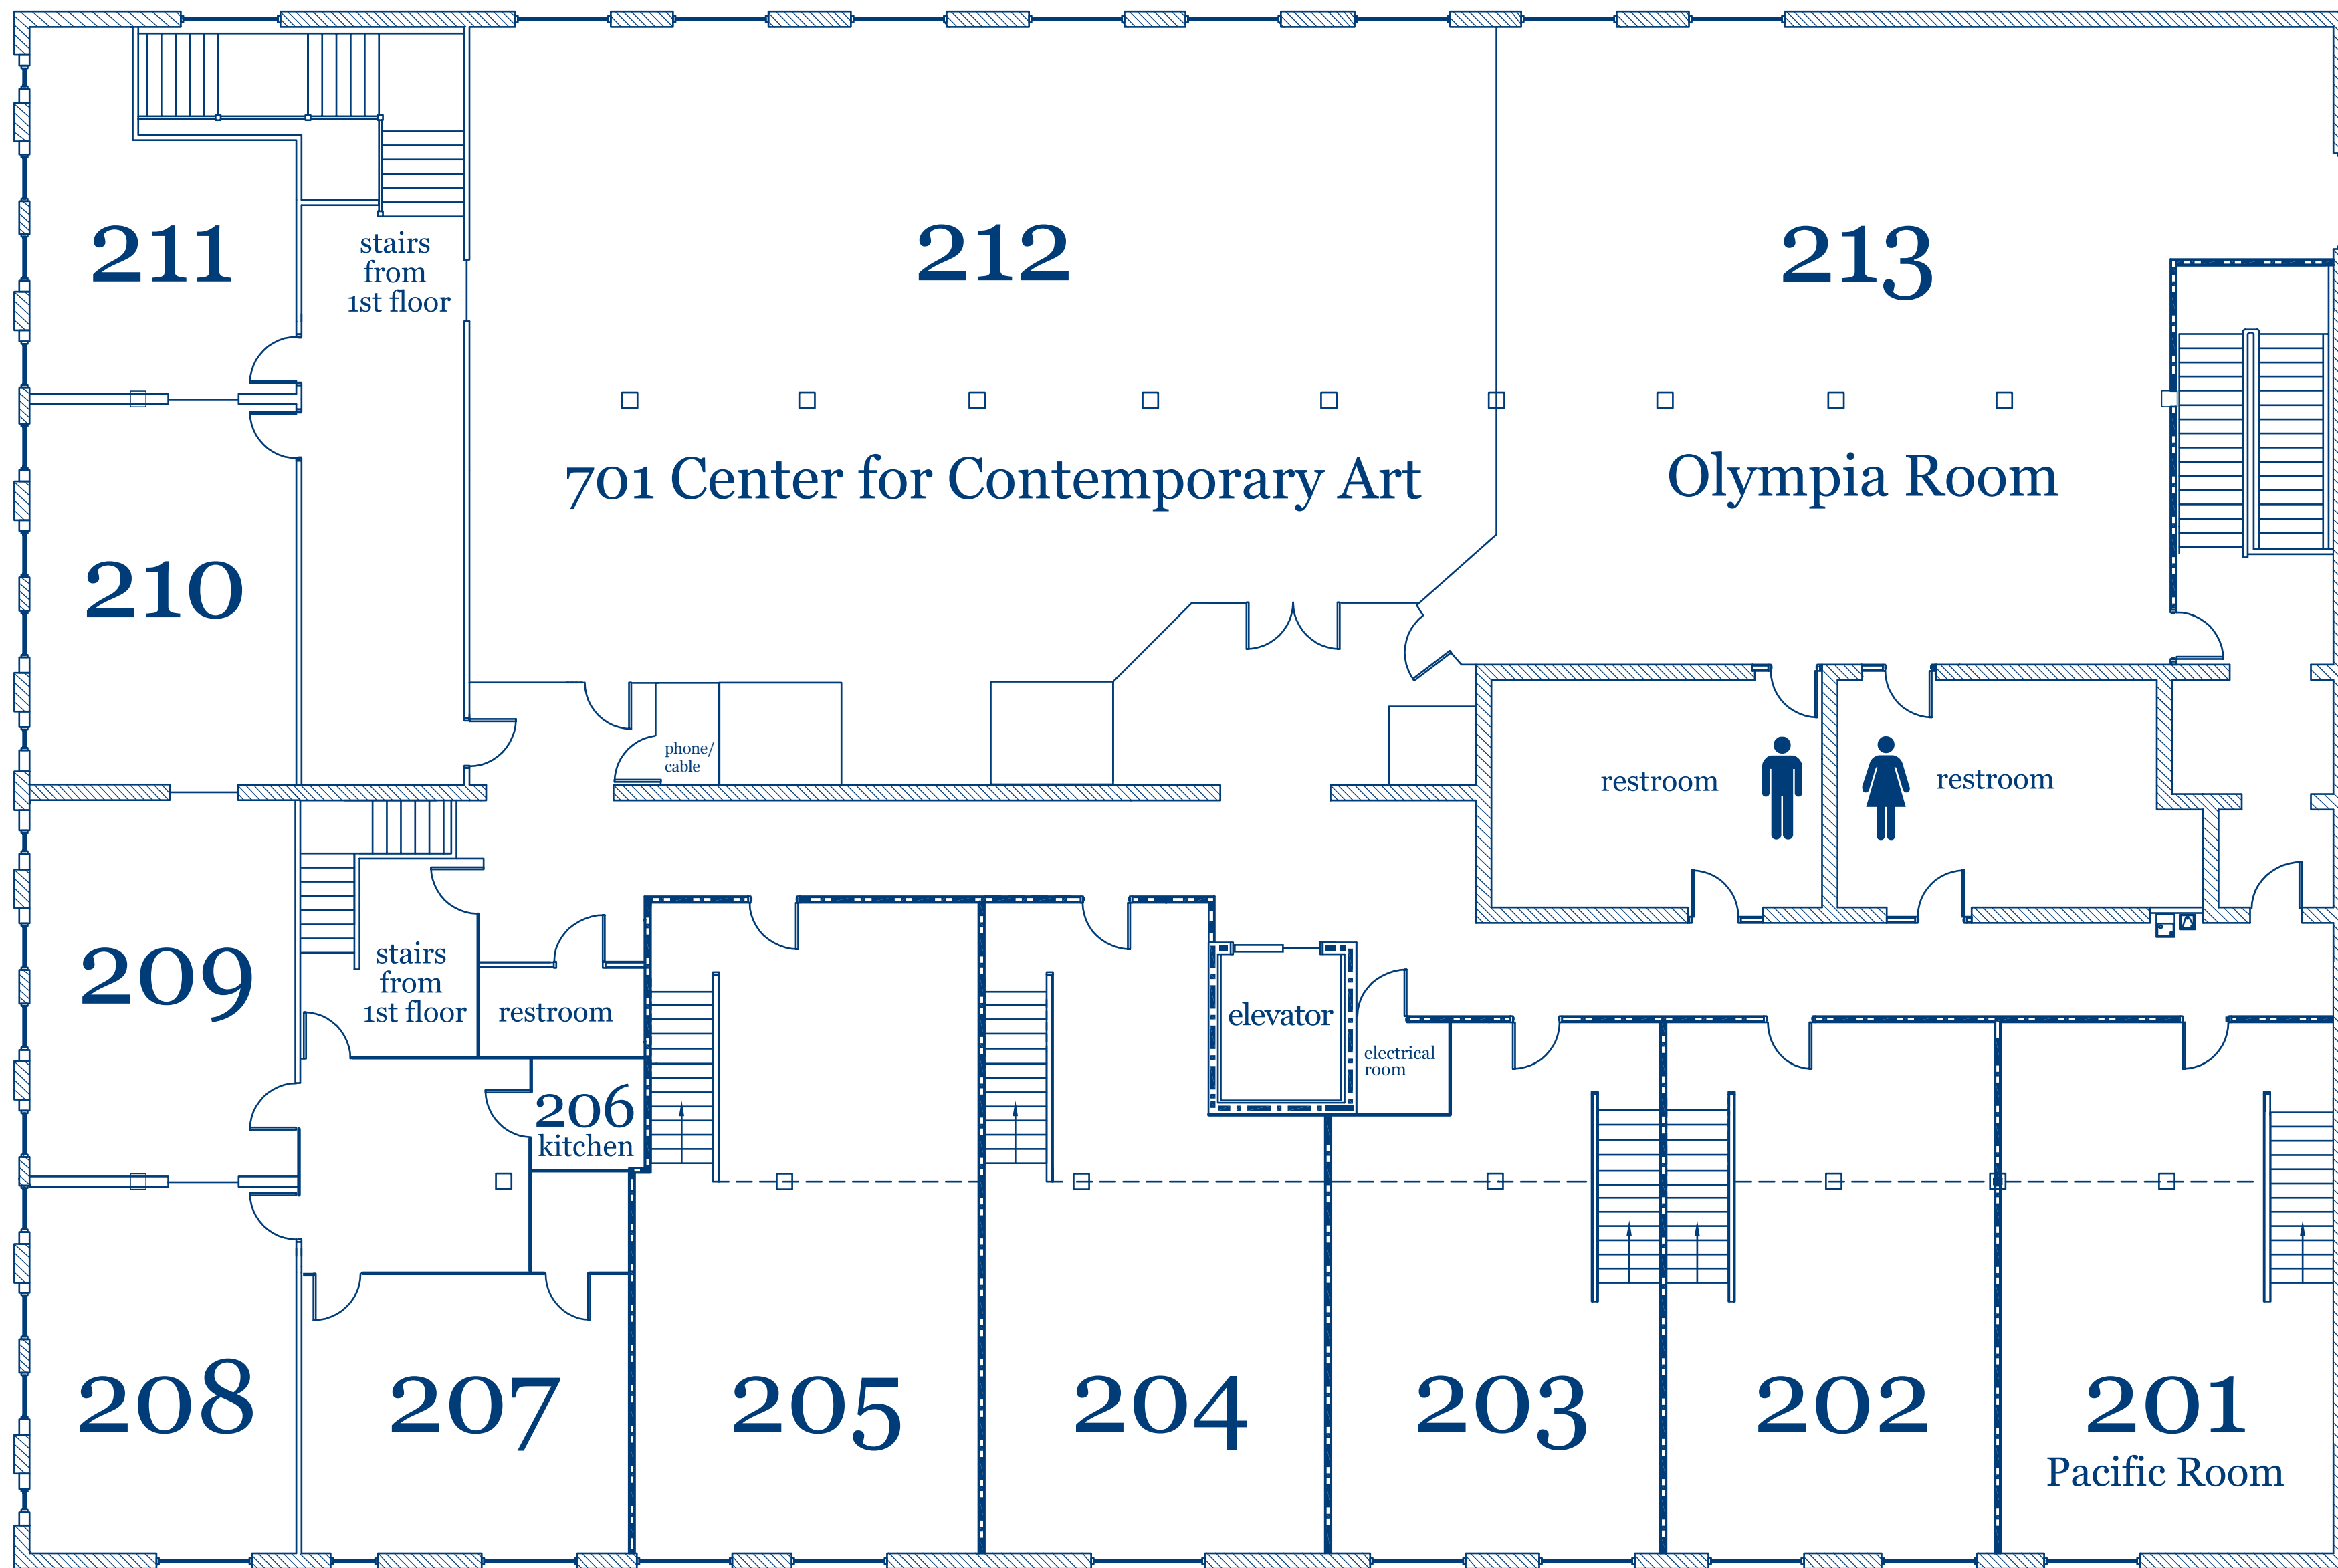

**Parking**

WHALEY STREET

riser room

stairs to 2nd floor

101

Grand Hall

stairs to basement

stairs to 2nd floor

restroom

restroom

janitor

elevator

electrical room

103

Granby Room

catering

104

105

Bridal Room Management Office

first floor

second floor

WAYNE STREET

RAMP

Lobby