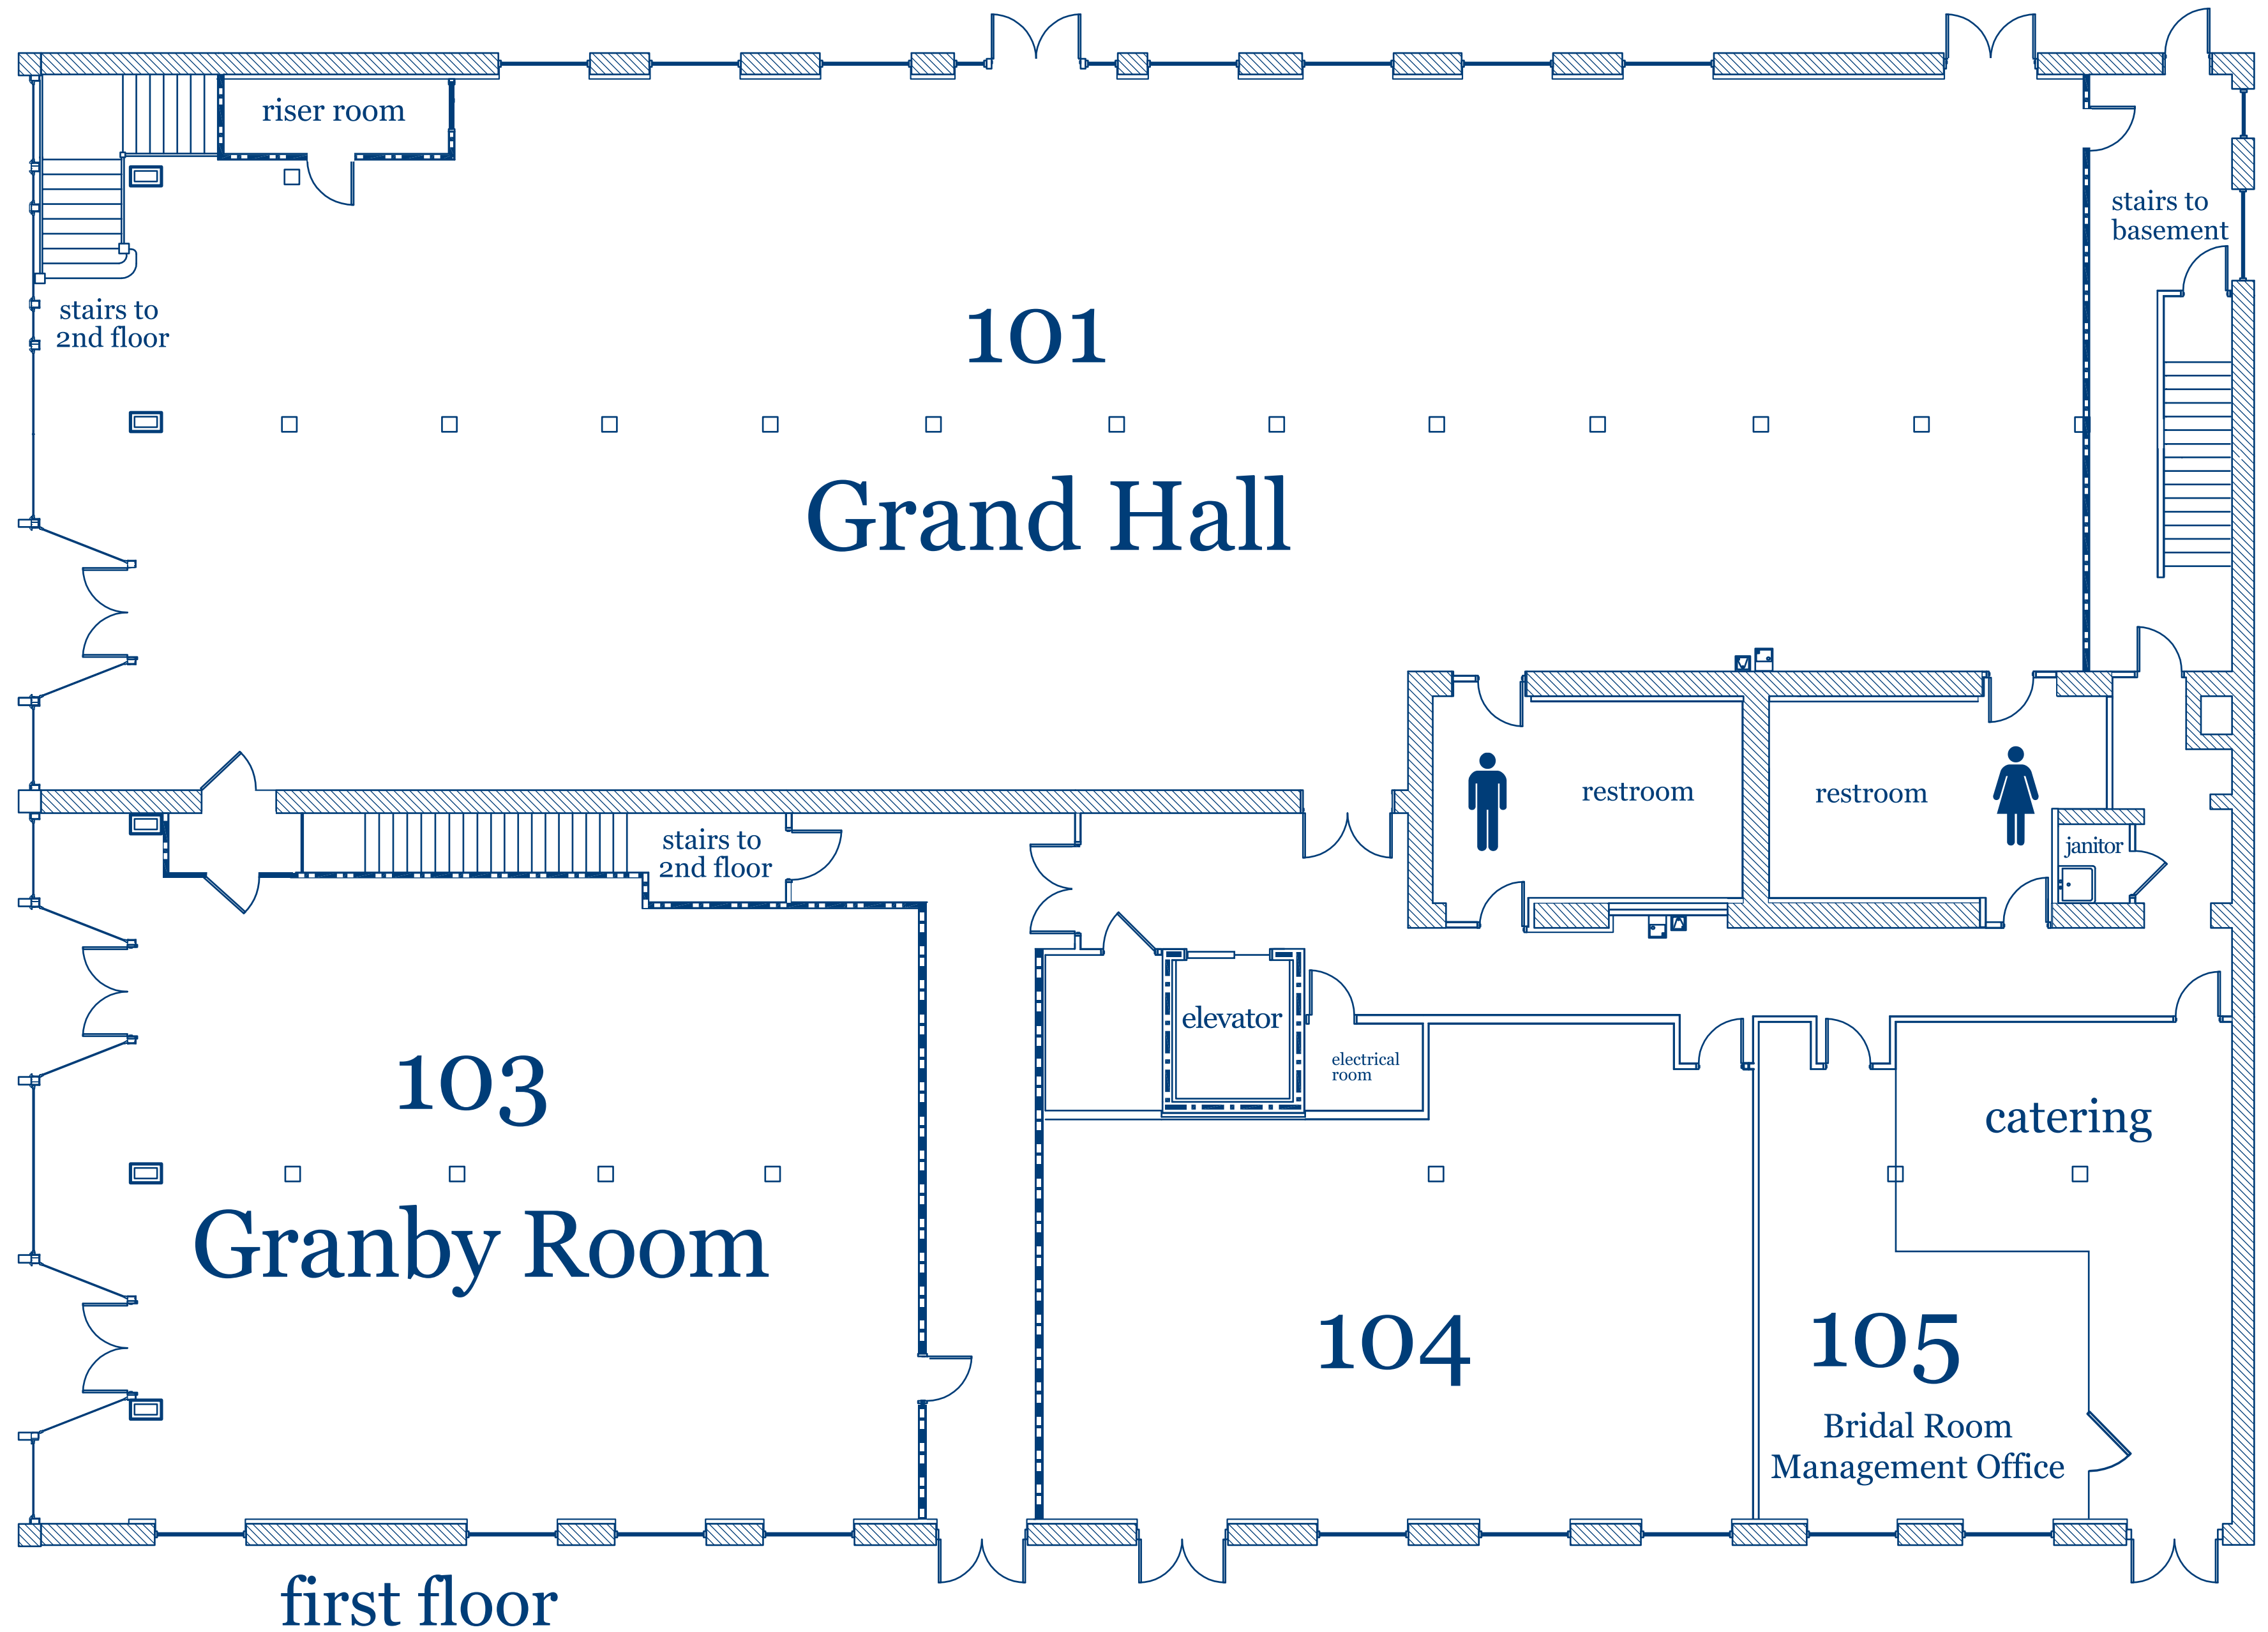

WAYNE STREET

Entry to  
Pool Lobby

Pool  
Lobby

Pool  
Courtyard

the  
**Pool**  
since 1918

Phase 3

**The  
Market**

**701  
Whaley**

**Parking**

WHALEY STREET

riser room

stairs to 2nd floor

101

Grand Hall

stairs to basement

stairs to 2nd floor

restroom

restroom

janitor

elevator

electrical room

103

Granby Room

catering