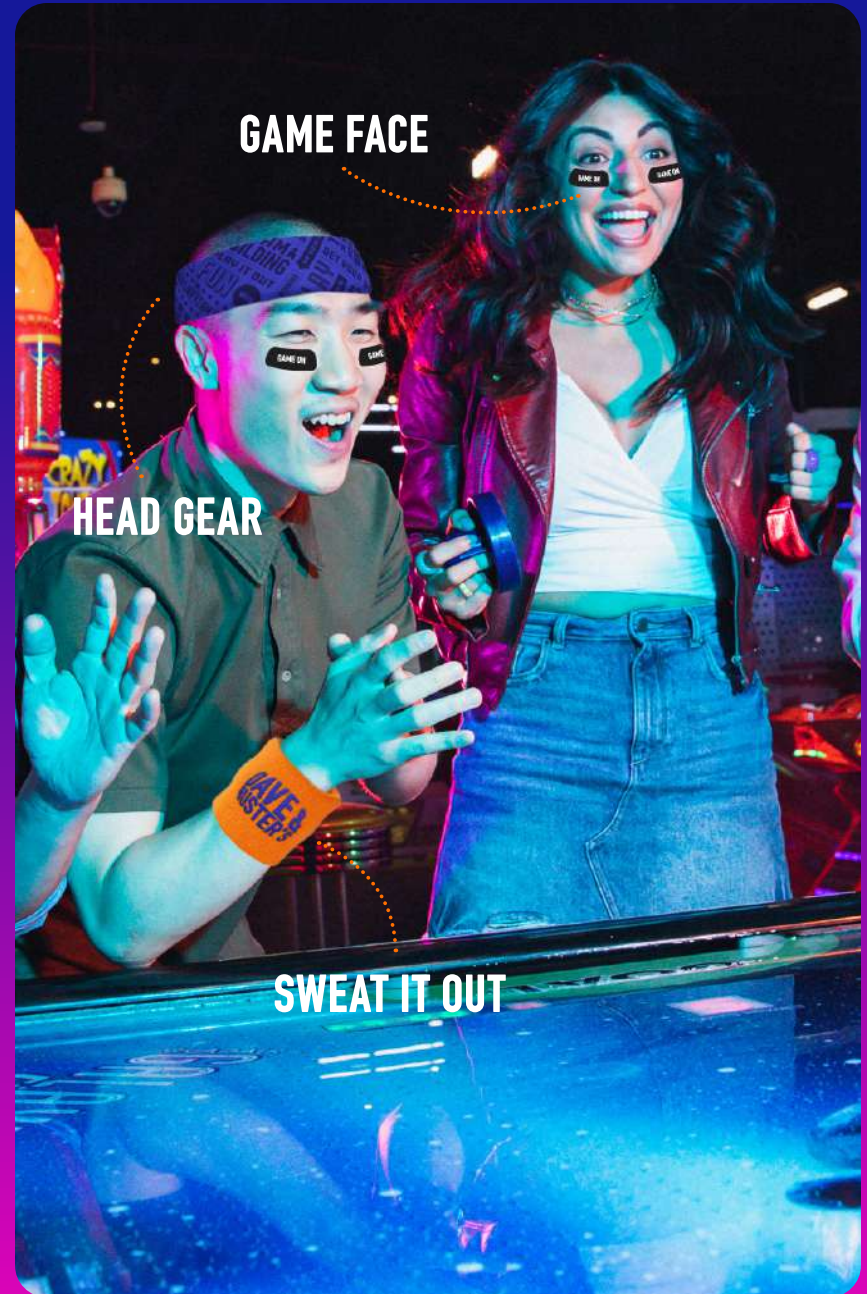

TEAM SWAG

EVERY TEAM BUILDING
ACTIVITY COMES WITH
TEAM COLOR-COORDINATED
SWAG FOR EACH PERSON.

REP YOUR TEAM COLORS
WITH PRIDE!

INCLUDED IN EVERY PACKAGE:

BANDANA

WRISTBAND

EYE BLACKS

BRING IN YOUR TEAM TO PLAY STATE-OF-THE- ART GAMES