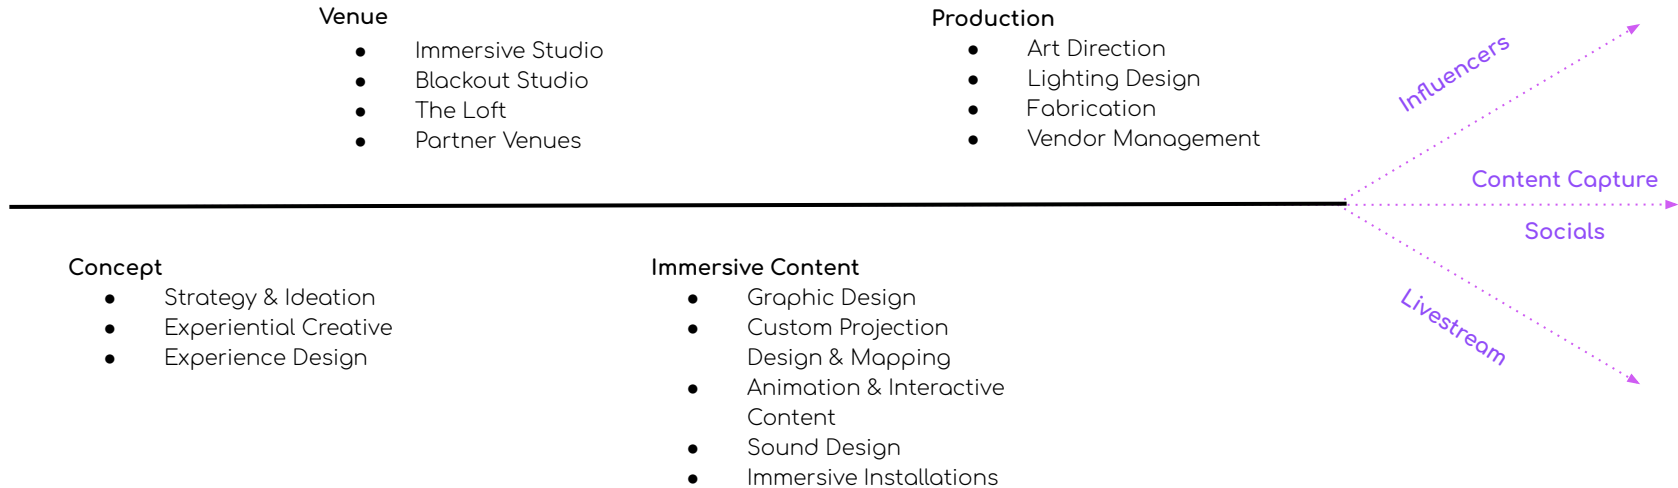

How We Work

Lume Studios offers an end to end solution for experiential. Our spaces and services work in synergy to develop unique experiences that have lasting effect with audiences.