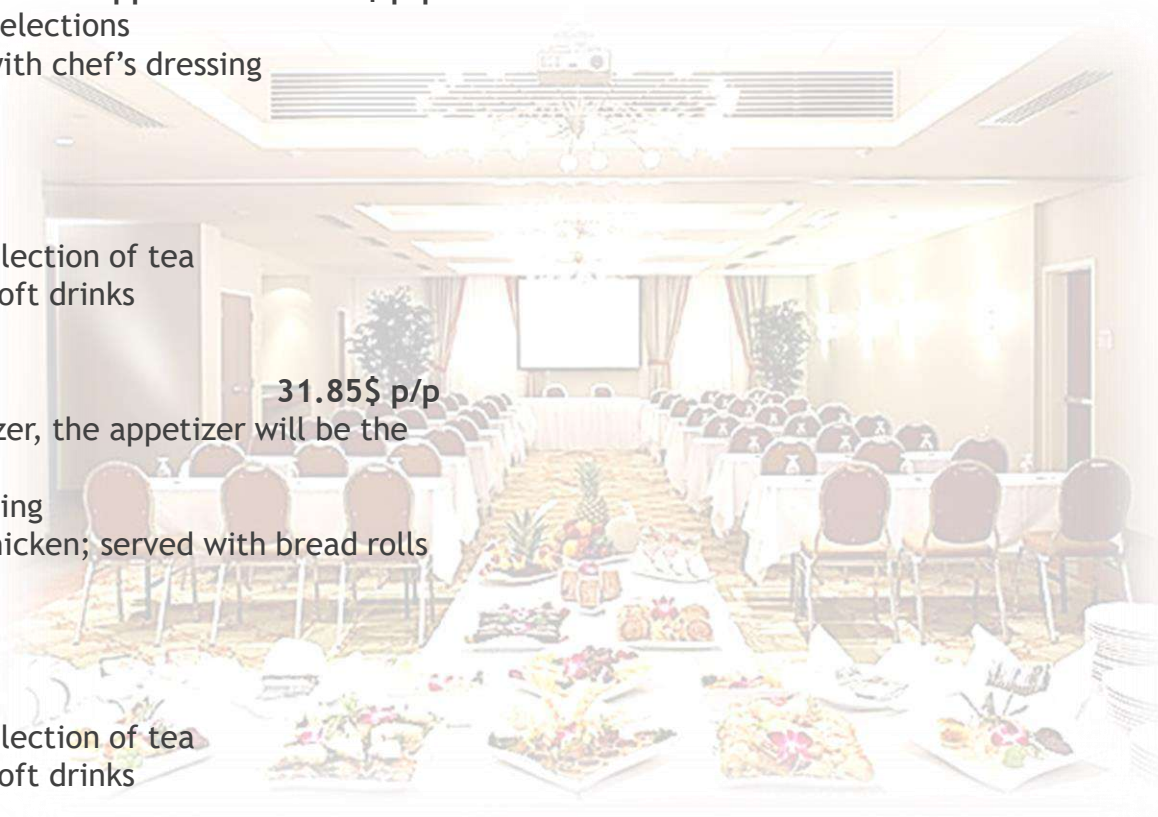

Other options...

- **The lunch box TO-GO**   **min. 12 ppl**   **23.05$ p/p**
  Your choice of two sandwich/wrap selections
  Your choice of one salad selection with chef's dressing
  Fresh vegetable platter with dip
  Cheese and crackers
  Fresh fruit
  Individual dessert bites
  Fresh brewed coffee/decaf and a selection of tea
  Individual serving of Pepsi product soft drinks

- **Full Satisfaction**   **min. 12 ppl**   **31.85$ p/p**
  Your choice of a hot OR cold appetizer, the appetizer will be the chef's creation
  Garden fresh salad with chef's dressing
  Your choice of hot: meat, fish OR chicken; served with bread rolls and butter
  Chef's choice of a hot side dish
  Fresh fruit platter
  Individual dessert bites
  Fresh brewed coffee/decaf and a selection of tea
  Individual serving of Pepsi product soft drinks