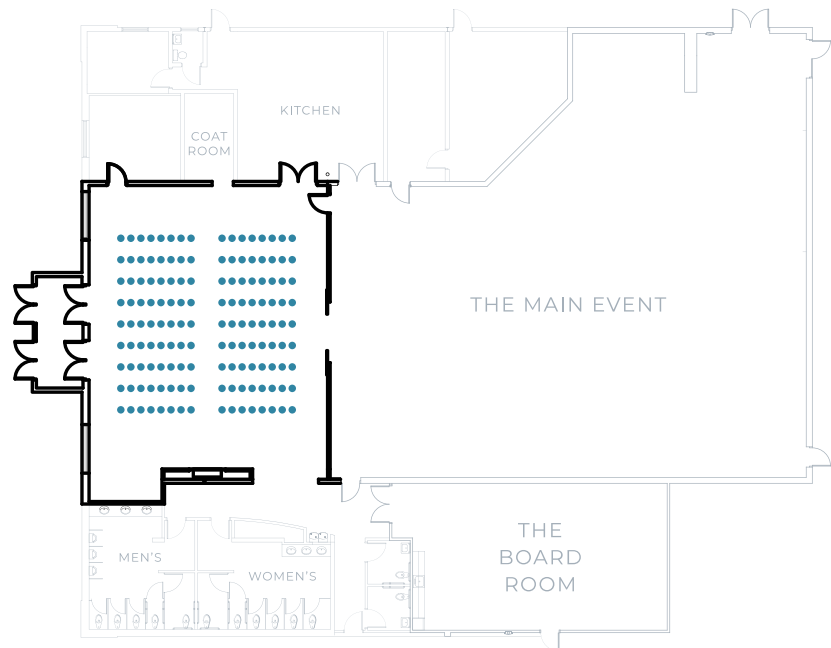

The Gathering Place

Perfect for an intimate wedding ceremony, cocktail party, or corporate networking event.

Banquet

CAPACITY: 96

Sample Seating Layout

12 60" round tables
8 chairs per table

Theater

CAPACITY: 144

Sample Seating Layout

9 rows of 16 chairs with:
• 10' space in front and back
• 7' middle aisle
• 3' walkway on sides

The Gathering Place

Perfect for an intimate wedding ceremony, cocktail party, or corporate networking event.

Social

CAPACITY: 290 (max)

Sample Seating Layout

6 30" cocktail tables

Perfect for stand-up mingling functions where beverages and light foods are served. Food may be presented on buffet tables or served by wait staff.