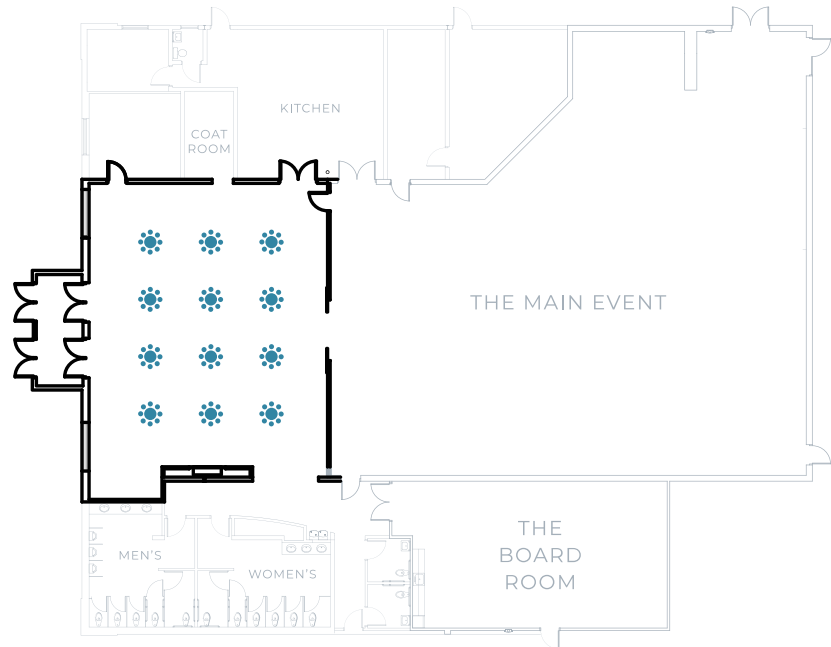

The Gathering Place

Perfect for an intimate wedding ceremony, cocktail party, or corporate networking event.

Banquet

CAPACITY: 96

Sample Seating Layout

12 60" round tables
8 chairs per table

Theater

CAPACITY: 144

Sample Seating Layout

9 rows of 16 chairs with:
• 10' space in front and back
• 7' middle aisle
• 3' walkway on sides

The Gathering Place

Perfect for an intimate wedding ceremony, cocktail party, or corporate networking event.

Social

CAPACITY: 290 (max)

Sample Seating Layout

6 30" cocktail tables

Perfect for stand-up mingling functions where beverages and light foods are served. Food may be presented on buffet tables or served by wait staff.