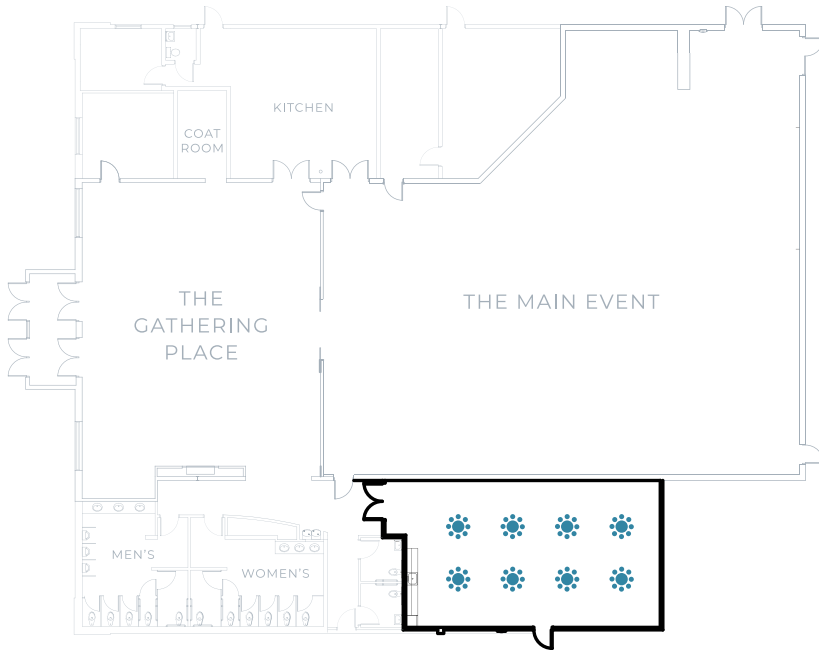

# The Board Room

*Perfect for presentations, classes, and small gatherings.*

## Banquet

**CAPACITY:** 64

Sample Seating Layout

- 8 60" round tables
- 8 chairs per table

## Theater

**CAPACITY:** 160

Sample Seating Layout

- 12 rows of 10 chairs with:
  - 6' middle aisle
  - 3' walkway on sides