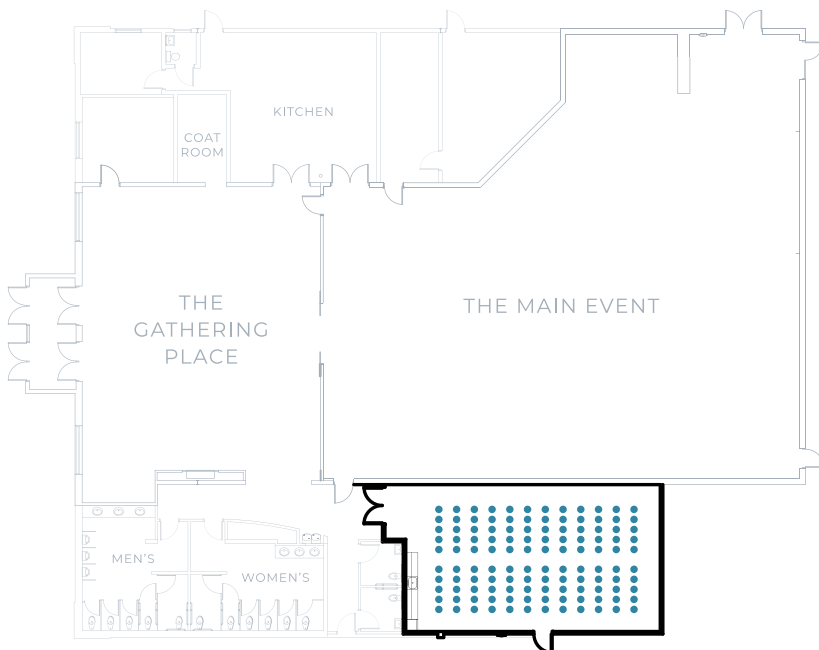

# The Board Room

*Perfect for presentations, classes, and small gatherings.*

## Banquet

**CAPACITY:** 64

Sample Seating Layout

- 8 60" round tables
- 8 chairs per table

## Theater

**CAPACITY:** 160

Sample Seating Layout

- 12 rows of 10 chairs with:
  - 6' middle aisle
  - 3' walkway on sides