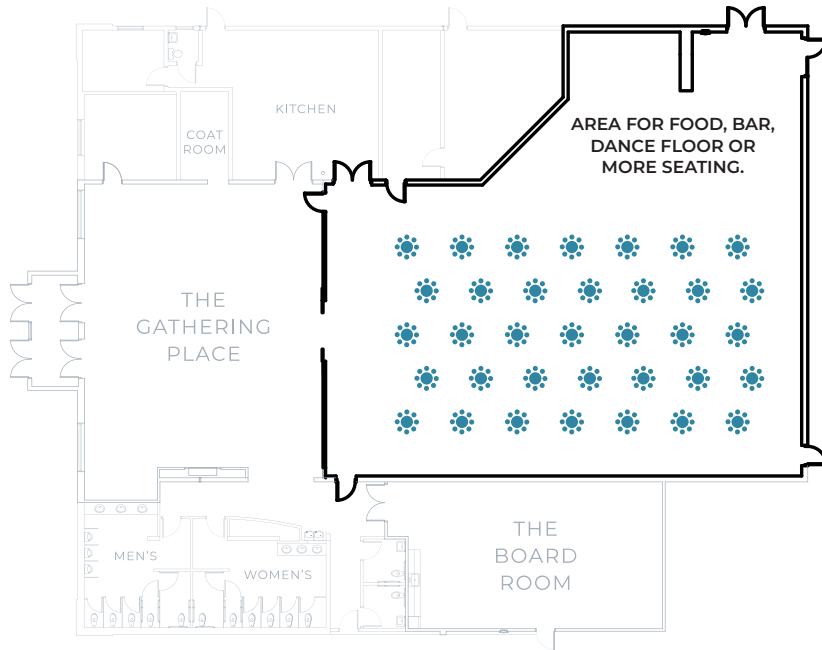

The Main Event

Perfect for a large wedding reception, gala, or corporate networking event.

Banquet

CAPACITY: 320+

Sample Seating Layout

35 60" round tables
8 chairs per table

Theater

CAPACITY: 432+

Sample Seating Layout

18 rows of 24 chairs with:

- 10' presentation area
- 6' middle aisle
- 4' walkway on sides
- 8' entryway