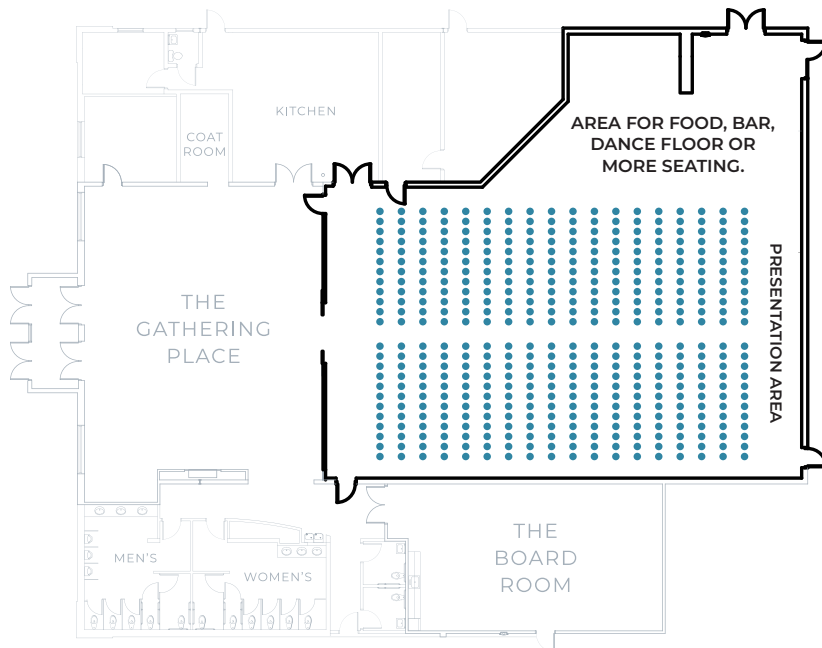

The Main Event

Perfect for a large wedding reception, gala, or corporate networking event.

Banquet

CAPACITY: 320+

Sample Seating Layout

35 60" round tables
8 chairs per table

Theater

CAPACITY: 432+

Sample Seating Layout

18 rows of 24 chairs with:

- 10' presentation area
- 6' middle aisle
- 4' walkway on sides
- 8' entryway