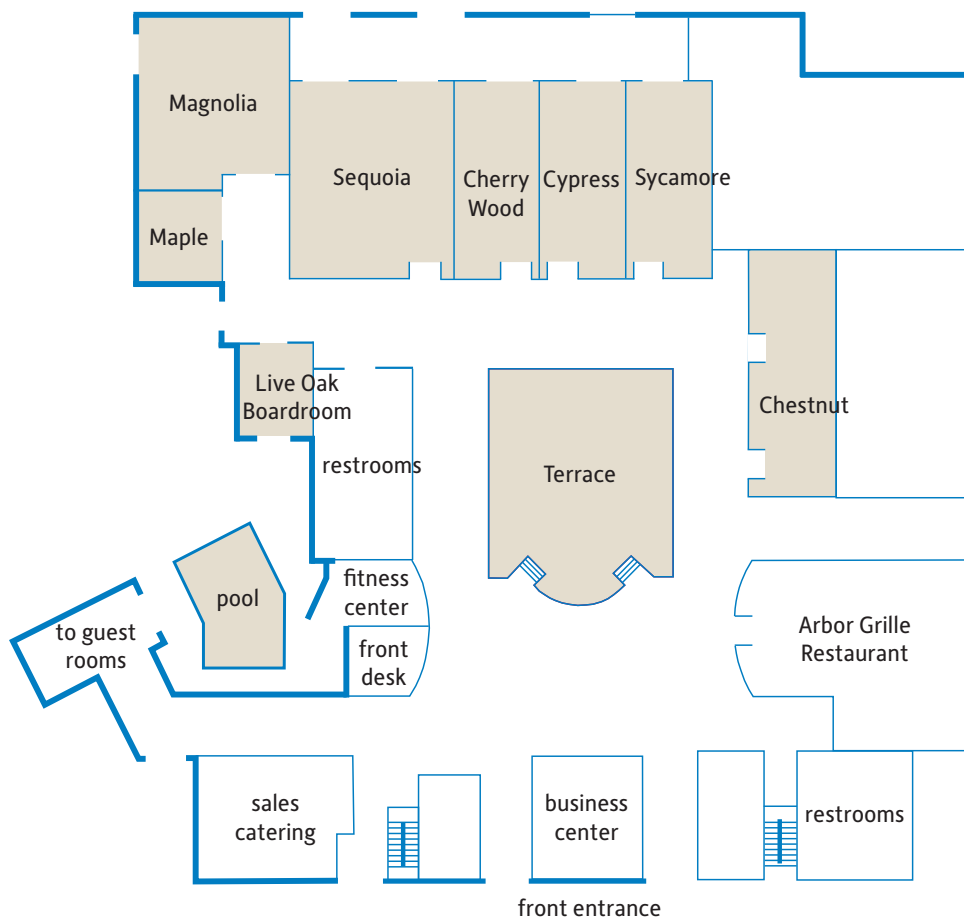

Room Layout and Dimensions

Meeting and Banquet Facilities

Meeting Room	Dimensions	Sq. Ft.	Classroom	Rounds(8)	Theatre	U-Shape	Hollow Square	Conference	Reception
Ballroom:	138' x 60'	8,037	450	540	865	n/a	n/a	n/a	540
Sequoia:	55' x 60'	3,249	150	216	325	60	70	70	300
Cherrywood:	28' x 60'	1,596	70	104	170	40	44	44	160
Cypress:	28' x 60'	1,596	70	104	170	40	44	44	160
Sycamore:	28' x 60'	1,596	70	104	170	40	44	44	160
Magnolia:	28' x 50'	1,450	64	96	130	36	40	40	155
Chestnut:	22' x 48'	1,056	56	72	100	24	28	28	100
Maple	21' x 25'	524	24	24	34	18	20	20	25
Live Oak Bdrroom:	16' x 24'	345	n/a	n/a	n/a	n/a	n/a	16	n/a
Suite:	25' x 25'	625	n/a	n/a	n/a	n/a	n/a	6	30
Terrace:	52' x 57'	2,964	n/a	300	250	50	60	n/a	240

Guestrooms information

- 230 beautiful guest rooms (all non-smoking)
107 Single Kings, 70 Double/Doubles, 10 Parlor Suites, 10 Wheelchair Accessible, 33 single Double rooms
- Room Tax: 12% and 1.25% tourism assessment

Guestrooms/suites features

- 32" flat screen HDTV
- High Speed Internet access
- Blow dryer
- On Command in-room movies
- Large desk with ergo dynamic chair
- In-room coffee makers
- Irons/ironing boards
- AM/FM clock radio with CD player
- Executive "Quiet Zone" floors

Dining

- Our Arbor Grille opens for breakfast, lunch, and dinner (off main lobby)

Banquet/ meeting space

The Wyndham Sacramento offers over 15,000 square feet of function space, including our 8,000 square foot Ballroom. Our selection of smaller meeting rooms and Boardroom are ideal for more intimate meetings. Our indoor Terrace is nearly 3,000 square feet and is a perfect space for banquets, weddings, and receptions.