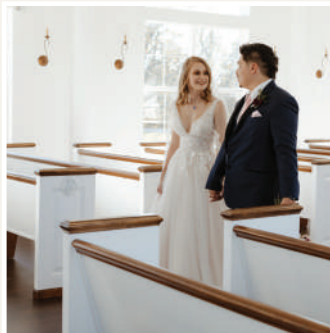

CONTACT US

☎ 214.293.7896 or 214.288.8347

✉ pearlatsabinecreek@gmail.com

📍 401 Sabine Creek Road | Royse City, Texas 75189

🌐 thepearlatsabinecreek.com

📷 Follow us on Instagram, Facebook,
& Pinterest @thepearlatsabinecreek