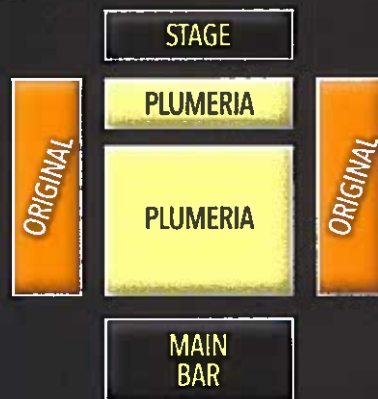

Featured on GUY FIERI'S
"DINERS, DRIVE-INS & DIVES"
On Food Network

Too Good to Miss!

LUAU PACKAGES

PLUMERIA LUAU PACKAGE

- Kukui nut lei greeting upon arrival
- Photo taken with Polynesian model/greeter in premier location upon arrival
- Premier VIP seating in dining area
- Plumeria hostess to assist
- Hawaiian/American dinner w/ initial table service (unlimited refills at buffet area)
- 3 drink tickets redeemable for alcoholic beverages (for adults age 21+)
- Unlimited soft drinks, hot coffee & tea
- Dedicated bar window for Plumeria guests
- Souvenir arrival photograph (1 per adult)

THE ORIGINAL LUAU PACKAGE

- Shell lei greeting upon arrival
- Open seating in non-reserved section of dining area
- All-you-can-eat Hawaiian/American buffet
- 1 drink ticket redeemable for alcoholic beverages (for adults age 21+)
- Unlimited soft drinks, hot coffee & tea