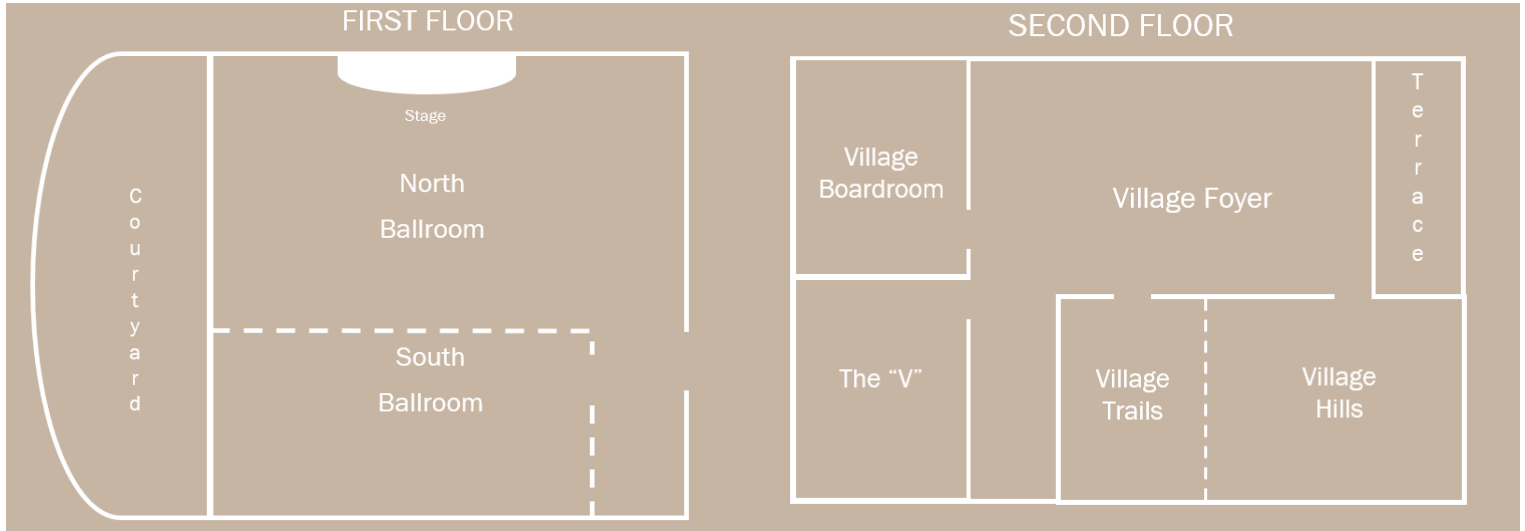

VILLAGE VENUE

Rooms	Monday through Thursday Day	Monday through Thursday Evening	Friday or Sunday Day	Friday or Sunday Evening	Saturday
Lobby	-	-	-	-	-
Ballroom	1550	2000	2500	4000	5900
North Ballroom	950	1200	1500	2500	-
South Ballroom	700	800	1000	1500	-
Courtyard	-	-	-	-	-
Village Boardroom	450	500	650	700	800
The "V"	300	400	450	600	700
The Village	600	750	850	1000	1350
Village Trails	250	350	400	450	650
Village Hills	350	400	450	550	700
Village Terrace	-	-	-	-	-
Village Park	-	-	-	3500	5000
Buyout of Village Venue	-	-	-	-	8750